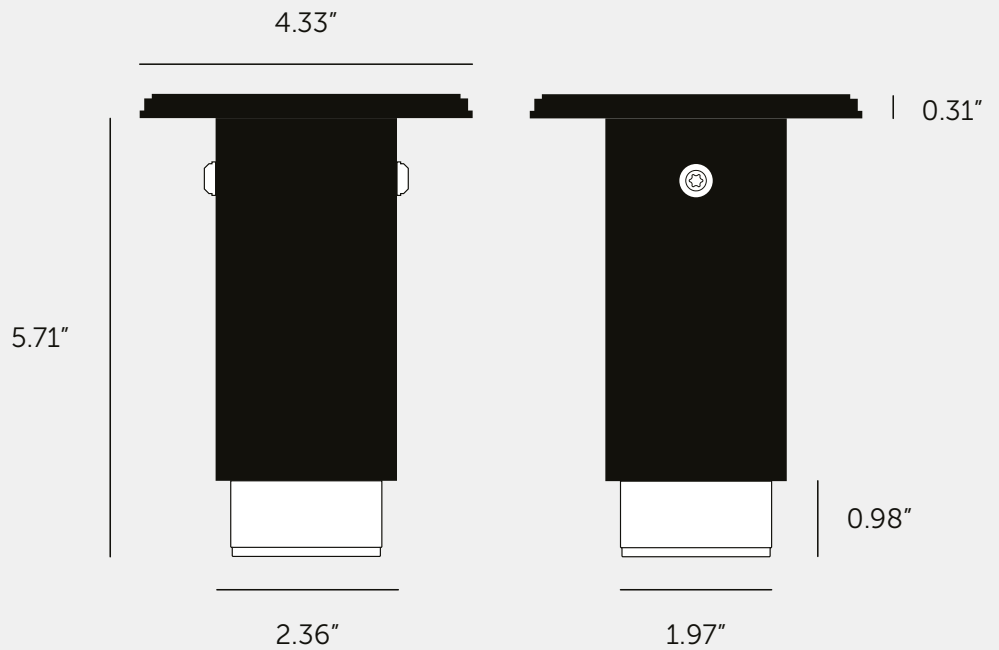

[product.]

EXHAUST / SURFACE / GRAPHITE / LINEAR

[type. **FIXED SPOTLIGHT.**]

[knurl. **LINEAR.**]

[detail. **TORX SCREW.**]

[region. **UNITED STATES & CANADA.**]

A surface mounted, fixed spotlight with a powder coated metal body and solid metal detailing. The spotlight features our signature linear-knurl baffle and machined torx screws, both made from solid metal. The baffle captures light and creates a delicate metallic glow, while a honeycomb filter emits a precise, non-glare, directional spotlight. This spotlight fits a GU10 bulb.

BUSTER+PUNCH

LONDON

[product.]

EXHAUST / SURFACE / STONE / LINEAR

[type. **FIXED SPOTLIGHT.**]

[knurl. **LINEAR.**]

[detail. **TORX SCREW.**]

[region. **UNITED STATES & CANADA.**]

[type. **FIXED SPOTLIGHT.**]

[knurl. **LINEAR.**]

[info. **MEASUREMENTS.**]

[info. **SPECIFICATIONS.**]

Fixed spotlight

GU10 / 110-120VAC / Dry Locations

Max 1 x 9W LED GU10 bulb

***Bulb sold separately**