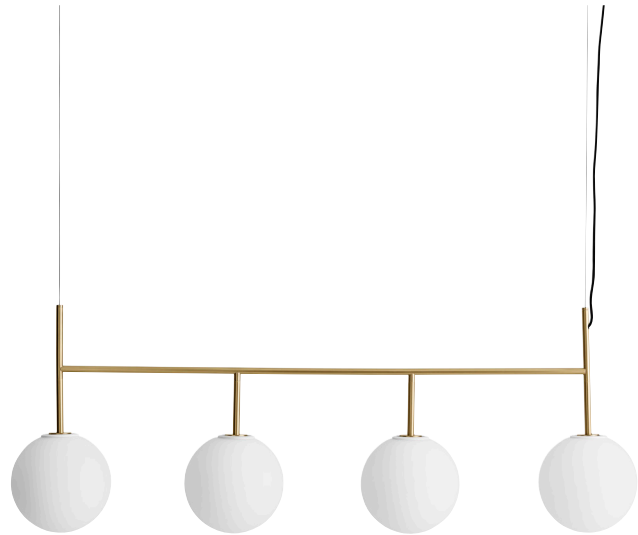

# TR Bulb, Suspension Frame

Suspension Frame

Lighting—Product Sheet  
[menu.as](http://menu.as)

by Tim Rundle

# TR Bulb, Suspension Frame

Designed for MENU by Tim Rundle, the TR Bulb's itinerant design moves seamlessly from space to space and room to room, installed by simply screwing it into pendant sockets. The dimmable and decorative glass bulb is now available with a dim to warm effect, transforming functional white light to cosy and ambient illumination. The corresponding series of lighting fixtures is also updated with the addition of brushed brass and brass, available as a pendant light, table lamp, ceiling suspension frame, wall lamp and ceiling lamp together with the corresponding bulb.

The TR Collection brings beauty to modern spaces with its elegant opal glass bulb and transformative geometric fixtures. The series' TR Bulb is a clever solution for modern city living, inspired by our increasingly nomadic lives, moving between cities and countries to pursue life experiences. Versioned in opal glass with a shiny or matte finish, the dimmable, portable bulb that plugs into any pendant socket is now available with a dim to warm feature that allows the user to create ambient lighting in an instant. The versatile TR range is expanded further with the addition of brushed brass and brass fixtures to the collection. Combining form and function in a single, multi-functional object, the flexible design looks stylish in any setting and formation—pendant light, table lamp, suspension frame, wall lamp or ceiling lamp. Fixtures are also available in powder-coated steel and grey marble.