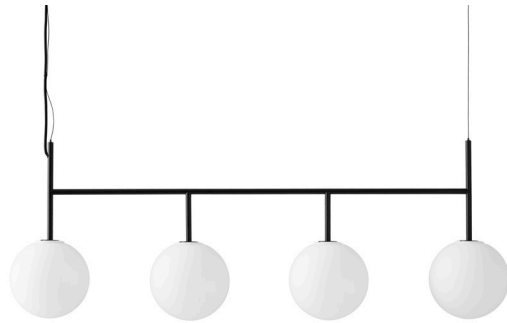

TR Bulb, Suspension Frame

Black, Matt Opal Bulb