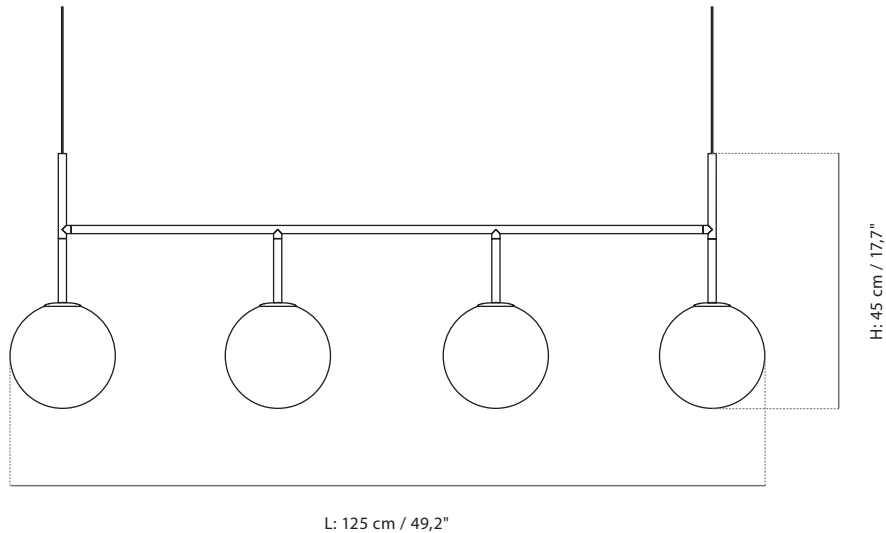

TR Bulb, Suspension Frame

Technical Specifications

Production Process

Designed for longevity, TR Bulb uses LED technology, which, with normal use, should last many years. The globe is constructed from white opal glass, and the core structure is made from aluminium to draw heat away from the LED, allowing the bulb to run at its optimum temperature. Accessory fittings are made from marble, steel or brass.

Materials

Powder Coated Steel or Brushed Brass with Lacquer, Opal Glass (Matt or Shiny), LED COB.

Natural material are subject to variations, therefore every single product is unique.

Weight item (kg)

4,4 kg

Voltage (V)

220 - 240V (EU)

110V (US)

Light Source & Energy Efficiency Class

E27, 7,2 Watt, A+ (Standard)

E27, 6 Watt (Dim to Warm)

Light Specification

Watt: 6W

Lumen: 70 Lm/W

K: 1800-2700 K

RA(CRI): > 80 - >90

Dimmer

No The lamp can be fitted with a dimmer by a certified electrician.

Canopy

Yes, ABS, Black.

Ø: 11,5 cm: H: 3,8 cm

Cord Material and Colour

Textile, Black

Cord Length (cm / in)

300 cm / 118,1"

Classification

CE and IP20

Certifications

LVD: EN 60598-2-1:1989; and EN 60598-1:2015; EN 62493:2015

Packaging Type

Brown Gift Box

Packaging Measurement (H * W * D)

26,5 cm x 136,5 x 43,8 cm

Care Instructions

Use a soft dry cloth to clean. Do not use any cleaners with chemicals or harsh abrasives.

Avoid using water.

NOTE! The Brass surface have been lacquered, so any polishing will remove the lacquer and open up for natural oxidation.