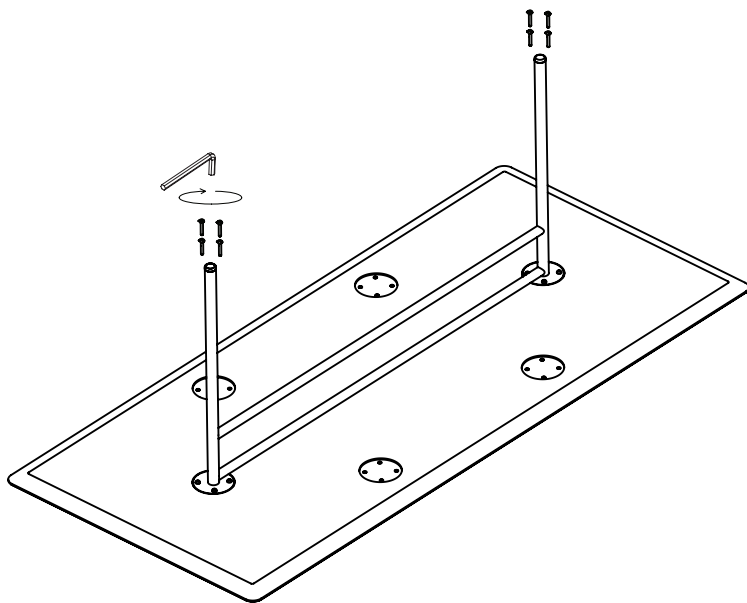

# Snaregade Dining Table, Oval and Rectangular by Norm Architects

MENU

1 x

2 x

1 x

24 x

1 x

1