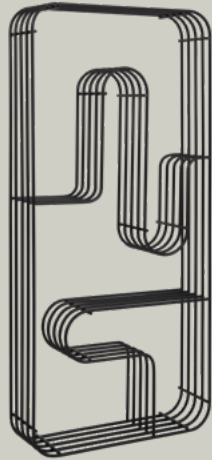

VARIATIONS

BLACK
Art. No.
510590050081

GOLD
Art. No.
510590005081

TAUPE
Art. No.
510590044081

SILVER
Art. No.
510590004081