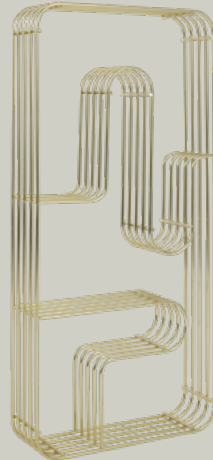

VARIATIONS

BLACK
Art. No.
510590050081

GOLD
Art. No.
510590005081

TAUPE
Art. No.
510590044081

SILVER
Art. No.
510590004081