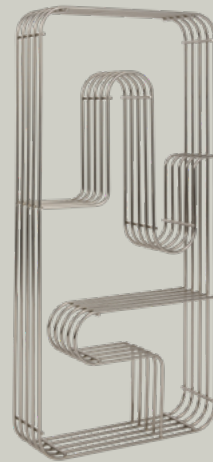

VARIATIONS

BLACK
Art. No.
510590050081

GOLD
Art. No.
510590005081

TAUPE
Art. No.
510590044081

SILVER
Art. No.
510590004081