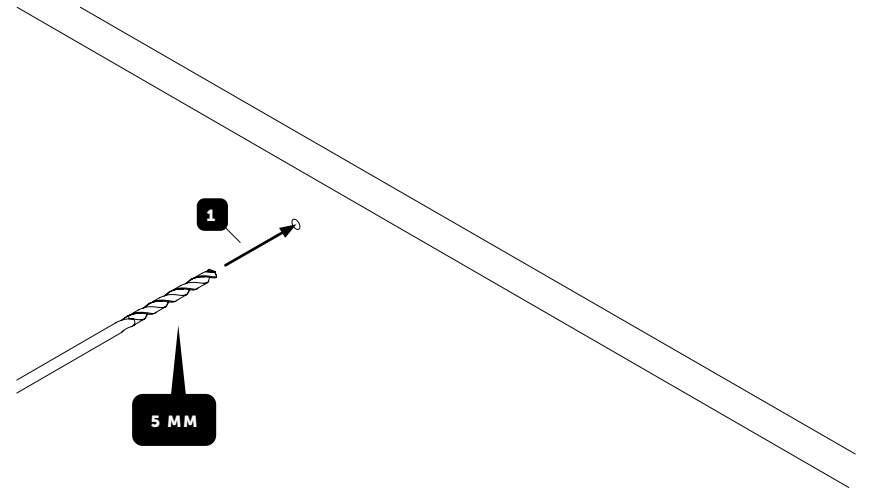

BUSTER+PUNCH
LONDON

FURNITURE KNOB / CAST
SINGLE-SIDED

INSTRUCTION MANUAL

BUSTERANDPUNCH.COM

1

2