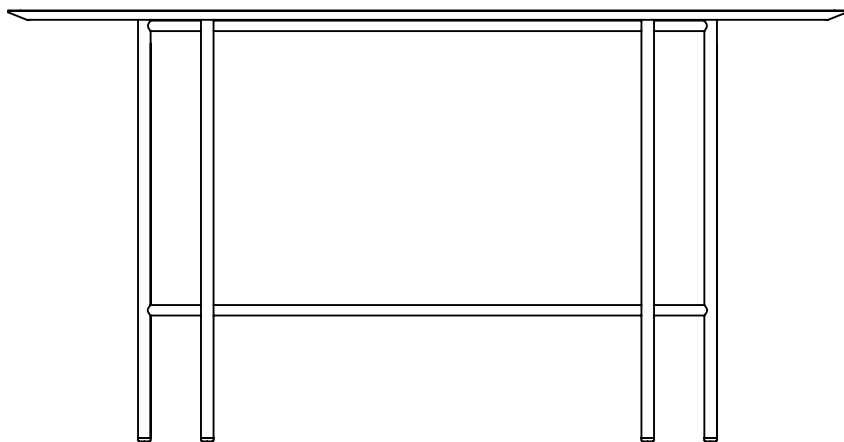

Snaregade Counter & Bar Table by Norm Architects

MENU

1 x

2 x

1 x

24 x

1 x

1