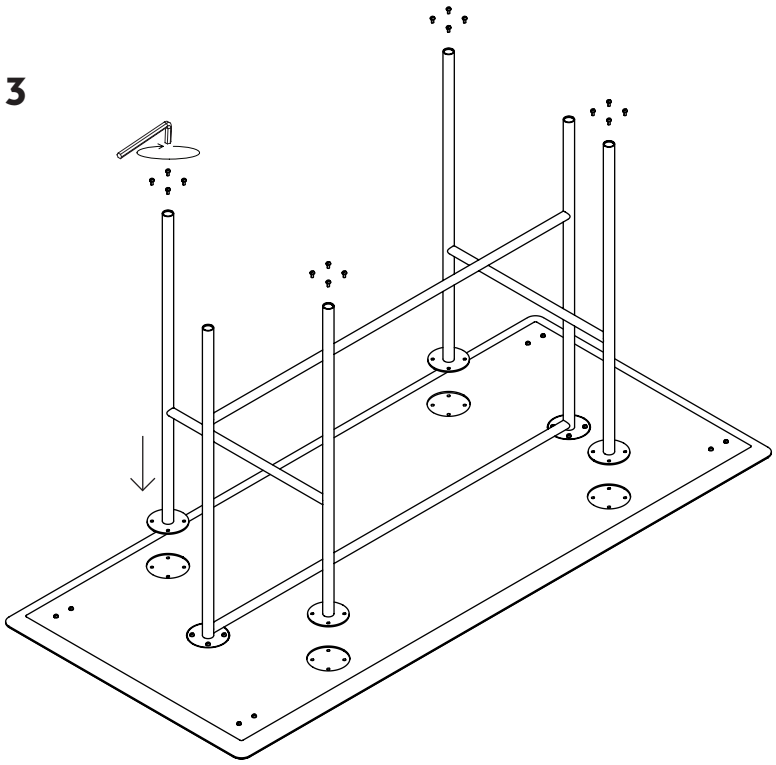

Snaregade Counter & Bar Table by Norm Architects

MENU

1 x

2 x

1 x

24 x

1 x

1

2

3

4