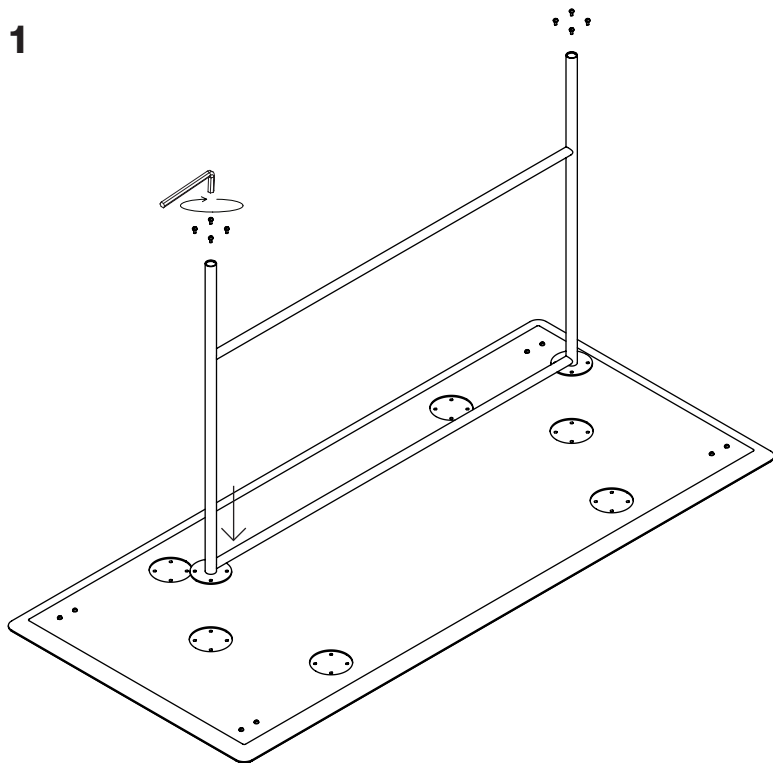

Snaregade Counter & Bar Table by Norm Architects

MENU

1 x

2 x

1 x

24 x

1 x

1