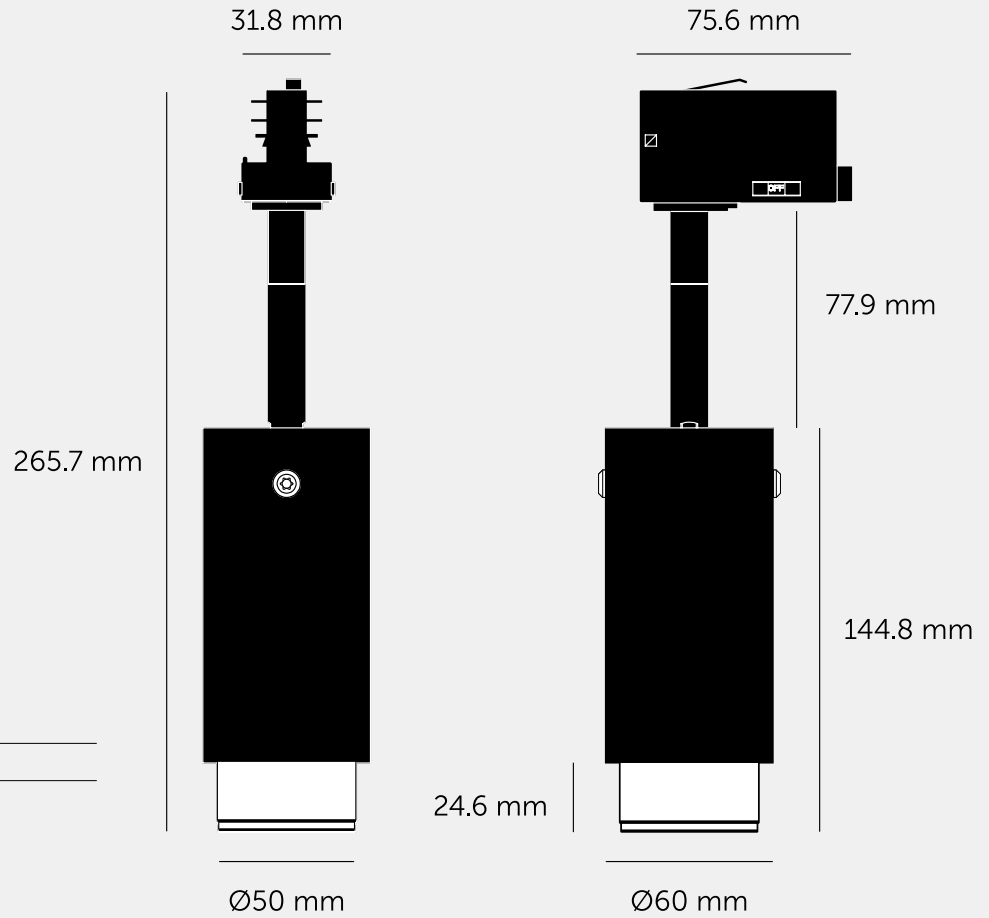

## EXHAUST / TRACK / STONE / CROSS

[ type. **TRACK SPOTLIGHT.** ]

[ knurl. **CROSS.** ]

[ detail. **COIN SCREW.** ]

[ region. **ROW.** ]

A track spotlight with a powder coated metal body and solid metal detailing. The spotlight features our signature cross-knurl baffle and machined coin screws, both made from solid metal. The baffle captures light and creates a delicate metallic glow, whilst a honeycomb filter emits a precise, non-glare, directional spotlight. This spotlight is fully adjustable and comes with a 3-circuit adapter. Examples of compatible track are Global, Powergear, Eutrac, Nordic, Unipro. The spotlight fits a GU10 bulb.

[ type. **TRACK SPOTLIGHT.** ]

[ info. **MEASUREMENTS.** ]

[ info. **SPECIFICATIONS.** ]

Track spotlight

GU10 / 220-240VAC / IP20

Max 1 x 9W LED GU10 bulb

**\*Bulb sold separately**

CB certified / Class 1