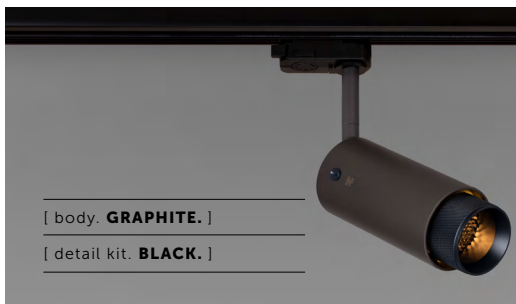

## EXHAUST / TRACK / GRAPHITE / CROSS

[ type. **TRACK SPOTLIGHT.** ]

[ knurl. **CROSS.** ]

[ detail. **COIN SCREW.** ]

A track spotlight with a powder coated metal body and solid metal detailing. The spotlight features our signature cross-knurl baffle and machined coin screws, both made from solid metal. The baffle captures light and creates a delicate metallic glow, whilst a honeycomb filter emits a precise, non-glare, directional spotlight. This spotlight is fully adjustable and comes with a 3-circuit adapter. Examples of compatible track are Global, Powergear, Eutrac, Nordic, Unipro. The spotlight fits a GU10 bulb.

## EXHAUST / TRACK / STONE / CROSS

[ type. **TRACK SPOTLIGHT.** ]

[ knurl. **CROSS.** ]

[ detail. **COIN SCREW.** ]

[ region. **ROW.** ]

A track spotlight with a powder coated metal body and solid metal detailing. The spotlight features our signature cross-knurl baffle and machined coin screws, both made from solid metal. The baffle captures light and creates a delicate metallic glow, whilst a honeycomb filter emits a precise, non-glare, directional spotlight. This spotlight is fully adjustable and comes with a 3-circuit adapter. Examples of compatible track are Global, Powergear, Eutrac, Nordic, Unipro. The spotlight fits a GU10 bulb.