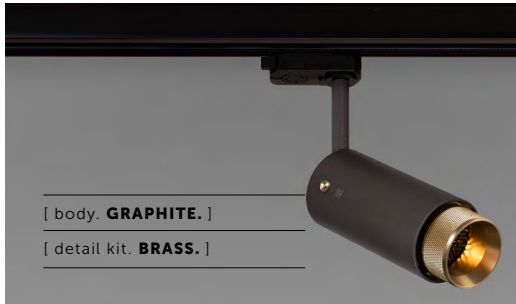

## EXHAUST / TRACK / GRAPHITE / CROSS

[ type. **TRACK SPOTLIGHT.** ]

[ knurl. **CROSS.** ]

[ detail. **COIN SCREW.** ]

A track spotlight with a powder coated metal body and solid metal detailing. The spotlight features our signature cross-knurl baffle and machined coin screws, both made from solid metal. The baffle captures light and creates a delicate metallic glow, whilst a honeycomb filter emits a precise, non-glare, directional spotlight. This spotlight is fully adjustable and comes with a 3-circuit adapter. Examples of compatible track are Global, Powergear, Eutrac, Nordic, Unipro. The spotlight fits a GU10 bulb.

## EXHAUST / TRACK / STONE / CROSS

[ type. **TRACK SPOTLIGHT.** ]

[ knurl. **CROSS.** ]

[ detail. **COIN SCREW.** ]

[ region. **ROW.** ]

A track spotlight with a powder coated metal body and solid metal detailing. The spotlight features our signature cross-knurl baffle and machined coin screws, both made from solid metal. The baffle captures light and creates a delicate metallic glow, whilst a honeycomb filter emits a precise, non-glare, directional spotlight. This spotlight is fully adjustable and comes with a 3-circuit adapter. Examples of compatible track are Global, Powergear, Eutrac, Nordic, Unipro. The spotlight fits a GU10 bulb.