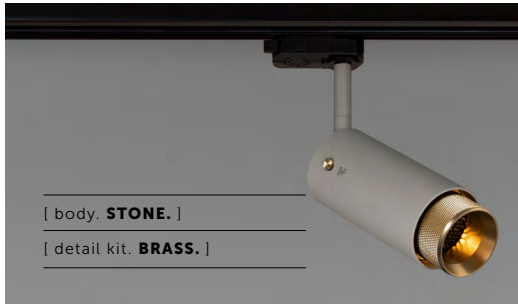

## EXHAUST / TRACK / GRAPHITE / CROSS

[ type. **TRACK SPOTLIGHT.** ]

[ knurl. **CROSS.** ]

[ detail. **COIN SCREW.** ]

A track spotlight with a powder coated metal body and solid metal detailing. The spotlight features our signature cross-knurl baffle and machined coin screws, both made from solid metal. The baffle captures light and creates a delicate metallic glow, whilst a honeycomb filter emits a precise, non-glare, directional spotlight. This spotlight is fully adjustable and comes with a 3-circuit adapter. Examples of compatible track are Global, Powergear, Eutrac, Nordic, Unipro. The spotlight fits a GU10 bulb.

## EXHAUST / TRACK / STONE / CROSS

[ type. **TRACK SPOTLIGHT.** ]

[ knurl. **CROSS.** ]

[ detail. **COIN SCREW.** ]

[ region. **ROW.** ]

A track spotlight with a powder coated metal body and solid metal detailing. The spotlight features our signature cross-knurl baffle and machined coin screws, both made from solid metal. The baffle captures light and creates a delicate metallic glow, whilst a honeycomb filter emits a precise, non-glare, directional spotlight. This spotlight is fully adjustable and comes with a 3-circuit adapter. Examples of compatible track are Global, Powergear, Eutrac, Nordic, Unipro. The spotlight fits a GU10 bulb.