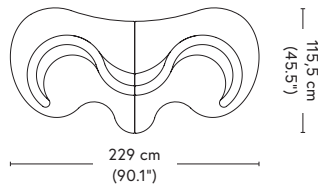

CLOVERLEAF SOFA

1969

FURNITURE

229 cm
(90.1")

115,5 cm
(45.5")

2 UNITS
Seat capacity min. 3