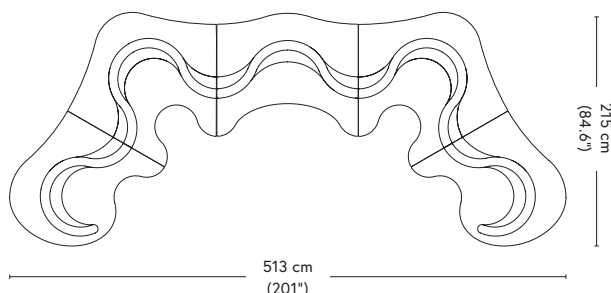

513 cm
(201")

215 cm
(84.6")

4 UNITS + 1 EXT.
Seat capacity min. 9