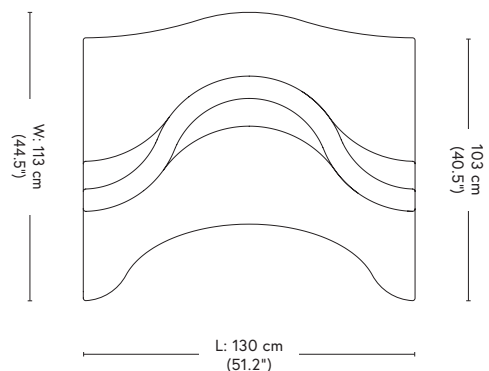

### Product dimensions

H: 80 cm (31.5")  
Seat height: 40 cm (15.7")  
Left/Right unit: L: 114,5 cm (45.1") × W: 115,5 cm (45.5")  
Middle unit: L: 137 cm (54") × W: 142 cm (56")  
Extension unit: L: 130 cm (51.2") × W: 113 cm (44.5")

### Box dimensions

Left/Right unit: 124 × 124 × 100 cm (48.8 × 48.8 × 39.3")  
Middle unit: 149 × 152 × 100 cm (58.7 × 59.9 × 39.3")  
Extension unit: 149 × 152 × 100 cm (58.7 × 59.8 × 39.3")  
Stackable wooden crates.

### Weight

Left/Right unit: 46,5 kg (113,5 kg)  
Middle unit: 57,5 kg (145,5 kg)  
Extension unit: 53,5 kg (141,5 kg)

*NB Dimensions must be read with a tolerance ±50 mm depending on variant (upholstery / PE), choice of fabric, unit compositions ect.*

Left/Right Unit

Middle Unit

Extension Unit