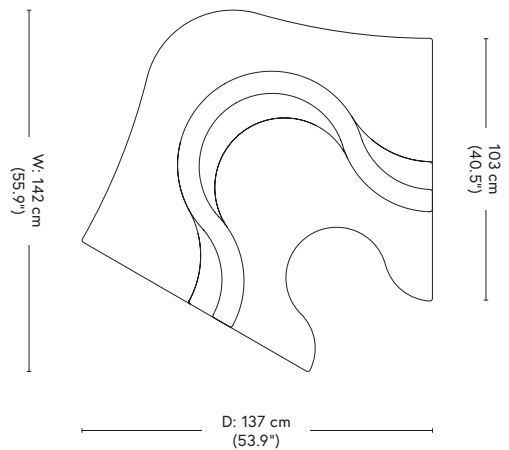

Middle Unit