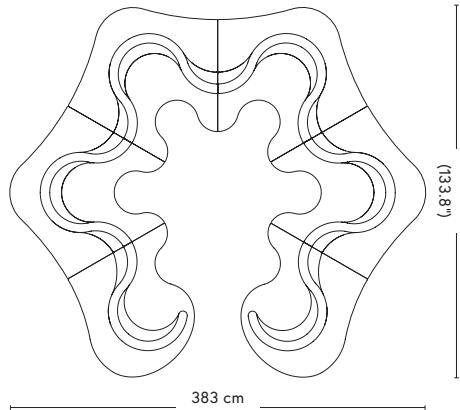

383 cm
(150.7")

340 cm
(133.8")

6 UNITS
Seat capacity min. 11