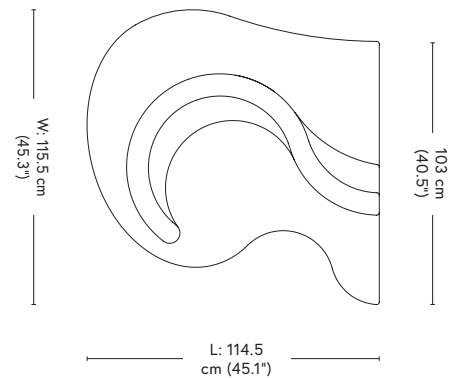

CLOVERLEAF SOFA

1969

FURNITURE

Description

Modular sofa system consisting of left, right, middle and extension unit.

Material

TSCA wood. HR foam (Cal 117) as standard. CMHR Foam (CRIB 5) upon request. Metal interlockers. Adjustable nylon gliders.

Upholstery

For details regarding available fabric options, please refer to our Upholstery Programme.

Made-to-order Options

Plinth, 4 cm black painted wood.
Power Pixel, integrated charging station incl. power outlet, USB- and data port.

Product dimensions

H: 80 cm (31.5")
Seat height: 40 cm (15.7")
Left/Right unit: L: 114,5 cm (45.1") × W: 115,5 cm (45.5")
Middle unit: L: 137 cm (54") × W: 142 cm (56")
Extension unit: L: 130 cm (51.2") × W: 113 cm (44.5")

Certifications

Contract standard

Box dimensions

Left/Right unit: 124 × 124 × 100 cm (48.8 × 48.8 × 39.3")
Middle unit: 149 × 152 × 100 cm (58.7 × 59.9 × 39.3")
Extension unit: 149 × 152 × 100 cm (58.7 × 59.8 × 39.3")
Stackable wooden crates.

Weight

Left/Right unit: 46,5 kg (113,5 kg)
Middle unit: 57,5 kg (145,5 kg)
Extension unit: 53,5 kg (141,5 kg)

NB Dimensions must be read with a tolerance ±50 mm depending on variant (upholstery / PE), choice of fabric, unit compositions ect.

Left/Right Unit