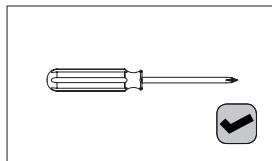

4

5

EN: INSTALL PRIVACY PIN ON THE INSIDE OF THE DOOR.
FR: INSTALLEZ LA GOUPILLE DE SÉCURITÉ À L'INTÉRIEUR DE LA PORTE.
SP: INSTALE EL PASADOR DE PRIVACIDAD EN EL INTERIOR DE LA PUERTA.