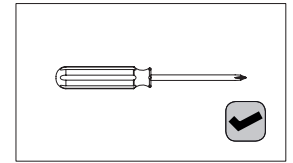

3

ROTATE THE LATCH TONGUE TO ENSURE THAT IS IT ORIENTATED CORRECTLY

USE THE ADEQUATE ONE FOR YOUR DOOR

EN: INCLUDED WITH THE TUBULAR LATCH.  
FR: INCLUS AVEC LE LOQUET TUBULAIRE.  
SP: INCLUIDO CON EL PESTILLO TUBULAR.