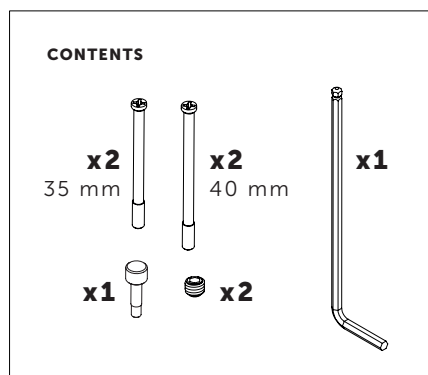

BUSTER+PUNCH

LONDON

ANZ DOOR LEVER HANDLE

PRIVACY

INSTRUCTION MANUAL

BUSTERANDPUNCH.COM

1