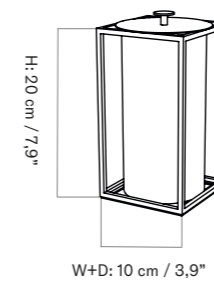

DIMENSIONS

Small
H: 20 cm / 7,9"
W: 10 cm / 3,9"
D: 10 cm / 3,9"

Medium
H: 24 cm / 9,4"
W: 12 cm / 4,7"
D: 12 cm / 4,7"

PRODUCTION PROCESS
The frame is casted with zinc and
afterwards shot blasted before powder
coated. The candleholder is made from
glass.

COLOUR
Black (RAL 9005)

MATERIALS
Steel, glass

WEIGHT
Small: 1,09 kg / 2,4 lbs
Medium: 1 kg / 2,2 lbs

PACKAGING TYPE
Gift box

PACKAGING MEASUREMENTS
(H × W × D)

Small
20 cm × 10 cm × 20 cm /
7,9" × 3,9" × 7,9"

Medium
25,5 cm × 13,3 cm × 13,3 cm /
10" × 5,2" × 5,2"

MATERIALS & MAINTENANCE
Please visit audocph.com for materials, care
and maintenance instructions.

SMALL

MEDIUM