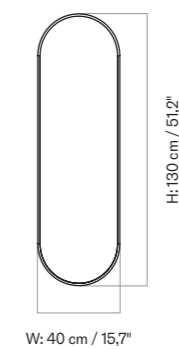

OVAL WALL MIRROR