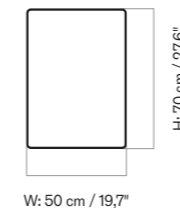

RECTANGULAR WALL MIRROR