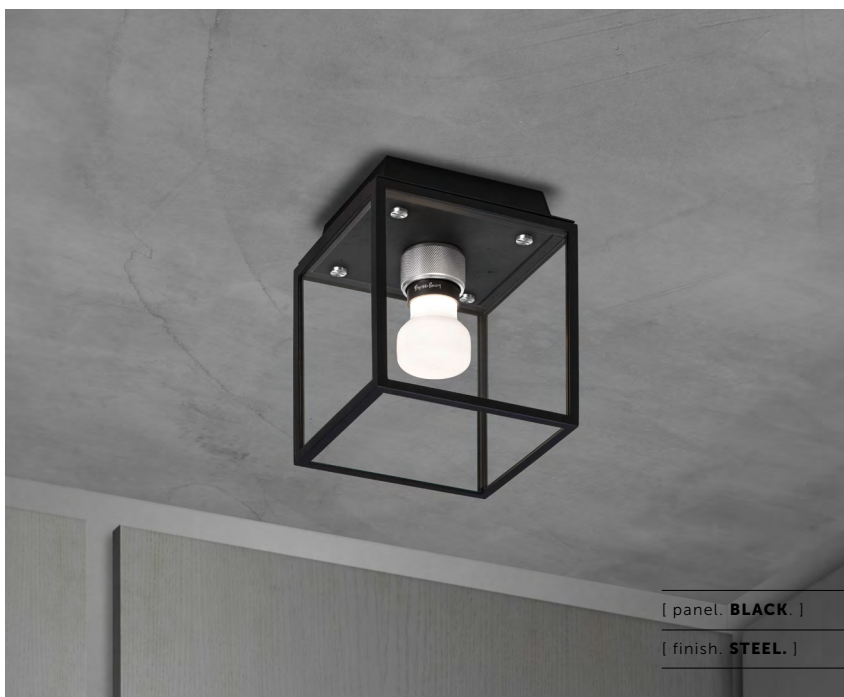

BUSTER+PUNCH

LONDON

[product.]
CAGED WET / SMALL

[process. **PRECISION WELDING.**]

[range. **LIGHTING.**]

[born. **LONDON.**]

[region. **UNITED STATES & CANADA.**]

A luminaire* made from a matt black metal and glass cage, complete with a cast metal back panel. It features a solid metal, cross knurled, lampholder with our signature coin screws. Suitable for wet locations, bathrooms and outdoor use, as well as interior use. Available in steel, brass and gun metal finishes.

*This light can be mounted on a wall or ceiling.

[info. **MEASUREMENTS.**]

*This light can be mounted on a wall or ceiling.

[info. **SPECIFICATIONS.**]

Ceiling surface light.
Matt black metal and glass cage

Suitable for wet locations.*
*Protected against water splashed from all directions, with limited ingress. In some cases, moisture may get into the cage but will evaporate after a short time through drainage holes.