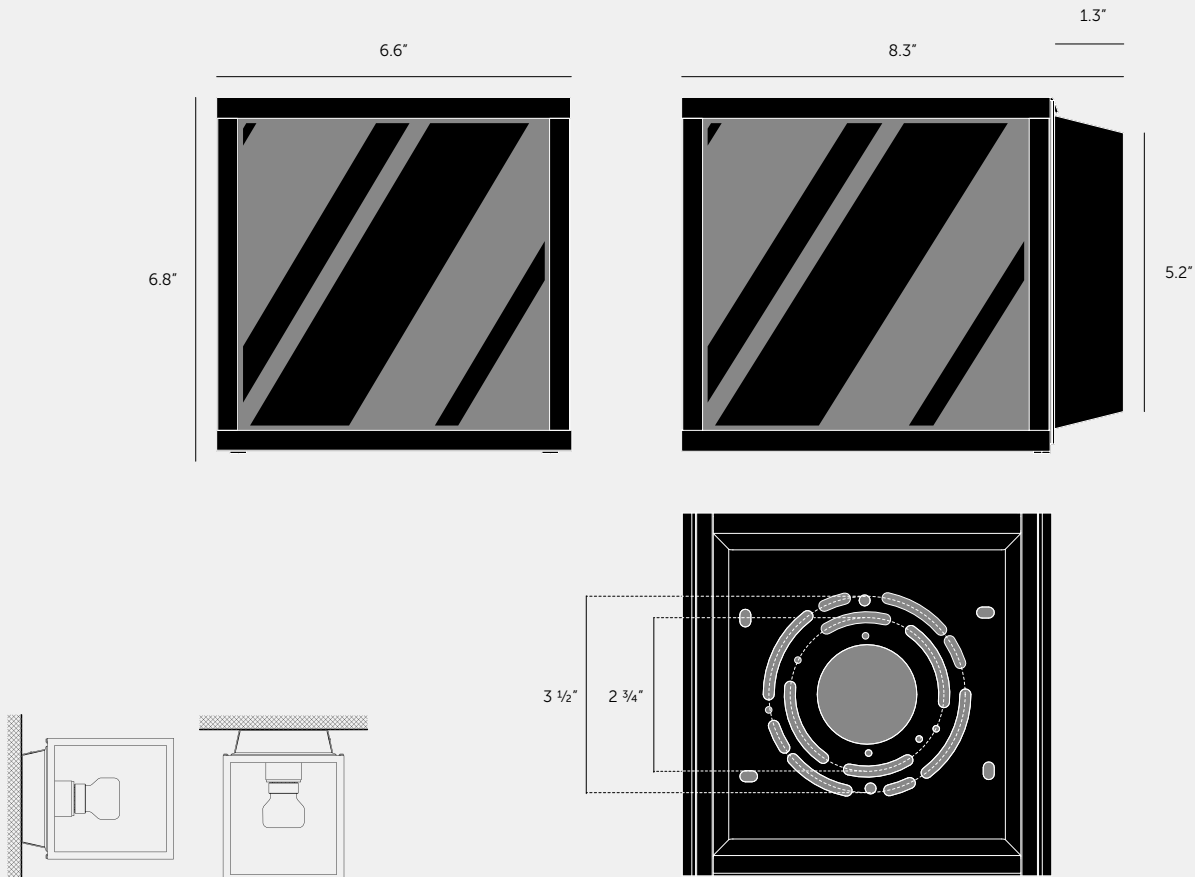

BUSTER+PUNCH

LONDON

[product.]
CAGED WET / SMALL

[process. **PRECISION WELDING.**]

[range. **LIGHTING.**]

[born. **LONDON.**]

[region. **UNITED STATES & CANADA.**]

A luminaire* made from a matt black metal and glass cage, complete with a cast metal back panel. It features a solid metal, cross knurled, lampholder with our signature coin screws. Suitable for wet locations, bathrooms and outdoor use, as well as interior use. Available in steel, brass and gun metal finishes.

*This light can be mounted on a wall or ceiling.

[info. **MEASUREMENTS.**]

*This light can be mounted on a wall or ceiling.

[info. **SPECIFICATIONS.**]

Ceiling surface light.
Matt black metal and glass cage

Suitable for wet locations.*
*Protected against water splashed from all directions, with limited ingress. In some cases, moisture may get into the cage but will evaporate after a short time through drainage holes.