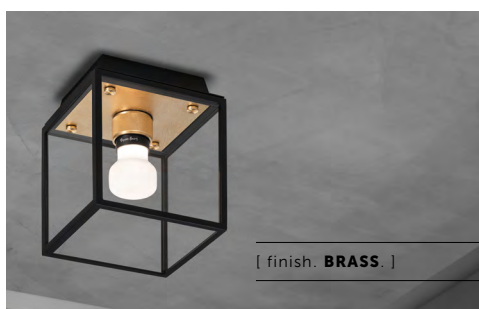

BUSTER+PUNCH

LONDON

[product.]
CAGED WET / SMALL

[process. **PRECISION WELDING.**]

[range. **LIGHTING.**]

[born. **LONDON.**]

[region. **UNITED STATES & CANADA.**]

A luminaire* made from a matt black metal and glass cage, complete with a cast metal back panel. It features a solid metal, cross knurled, lampholder with our signature coin screws. Suitable for wet locations, bathrooms and outdoor use, as well as interior use. Available in steel, brass and gun metal finishes.

*This light can be mounted on a wall or ceiling.

[info. **MEASUREMENTS.**]

*This light can be mounted on a wall or ceiling.

[info. **SPECIFICATIONS.**]

Ceiling surface light.
Matt black metal and glass cage

Suitable for wet locations.*
*Protected against water splashed from all directions, with limited ingress. In some cases, moisture may get into the cage but will evaporate after a short time through drainage holes.

E26 / 110-120V

[info. **FINISH & SKU NUMBERS.**]

[finish.]	[US.]
Steel	NCA-02683
Brass	NCA-14682
Gun Metal	NCA-02684
Black + Steel details	NCA-473536
Black + Brass details	NCA-063538
Black + Gun Metal details	NCA-533537