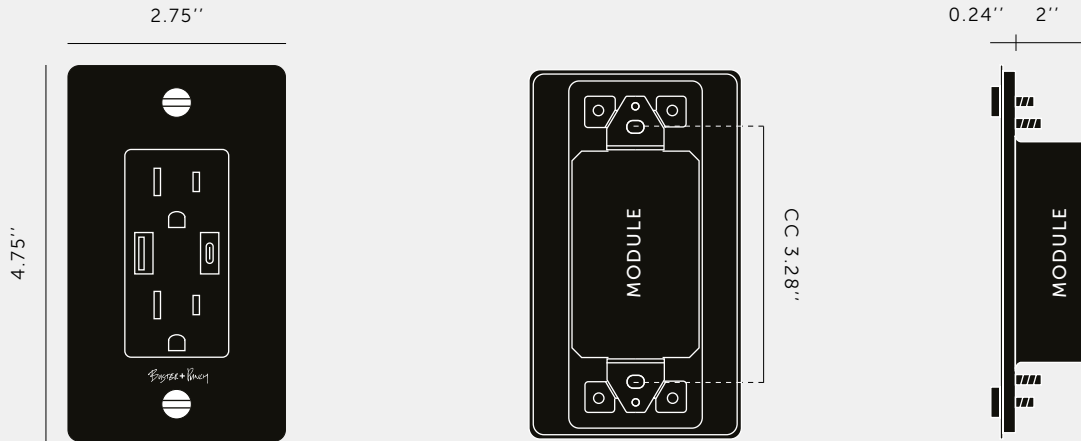

[info. **MEASUREMENTS.**]

[info. **SPECIFICATIONS.**]

Our Metal Electricity range has solid stainless steel plates, in our signature white, steel, brass, smoked bronze and black finishes.

Module: NSM-143243 / NSM-023242 (XJY-USB-30-A-A/C)
 Style: XJY-USB-30-A-A/C 1 x Duplex Outlet & 2 x USB Charger
 Outlet: 15A / 125V AC / 60HZ
 USB charger: Class 2 / USB Type-A / 5VDC / 2.4A USB Type-C / PD'QC3.0
 Certification: cETLus listed 5005536