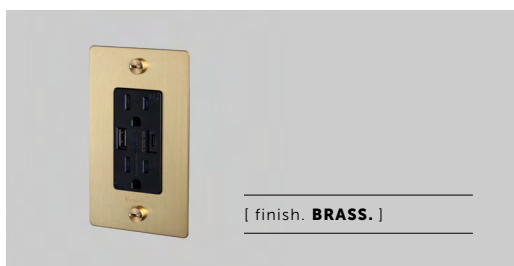

BUSTER+PUNCH

LONDON

[product.]

ELECTRICITY / 1G COMBINATION DUPLEX & USB A+C CHARGER

[motion. **POWER OUTLET + USB.**]

[detail. **COIN SCREW.**]

[born. **LONDON.**]

[region. **NORTH AMERICA.**]

A solid metal combination power outlet with duplex outlets plus USB-A and USB-C sockets, finished with our signature solid metal coin screws. Available in five different finishes. You can also team them up with our toggle switches and dimmers in matching finishes.

[info. **MEASUREMENTS.**]

[info. **SPECIFICATIONS.**]

Our Metal Electricity range has solid stainless steel plates, in our signature white, steel, brass, smoked bronze and black finishes.

Module: NSM-143243 / NSM-023242 (XJY-USB-30-A-A/C)
 Style: XJY-USB-30-A-A/C 1 x Duplex Outlet & 2 x USB Charger
 Outlet: 15A / 125V AC / 60HZ
 USB charger: Class 2 / USB Type-A / 5VDC / 2.4A USB Type-C / PD'QC3.0
 Certification: cETLus listed 5005536