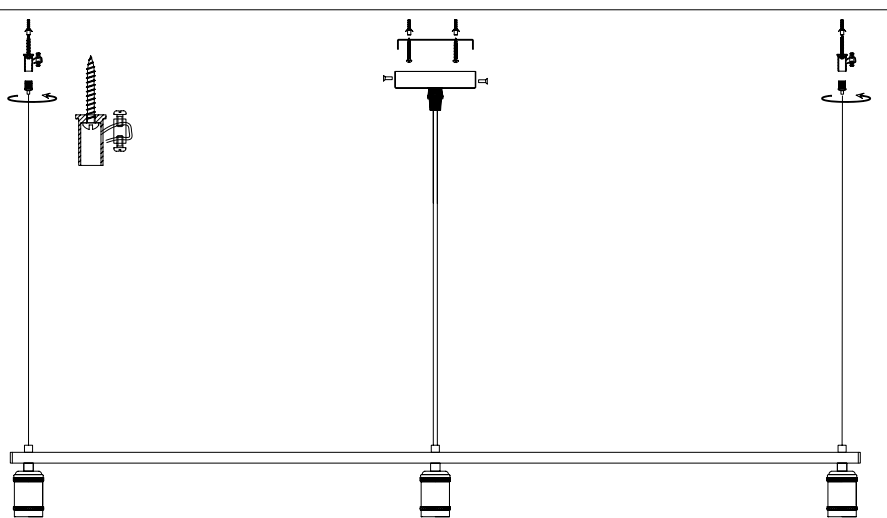

Hubert Pendant Ø45 cm:

Max 220V and 60W, E27 socket (bulb not included). Consider the load capacity of the ceiling when mounting the lamp. Different materials require different types of fittings. Always choose screws and plugs that are especially suited to the material.

Hubert Pendant Ø24 cm

Hubert Pendant Ø45 cm

Hubert Suspension Frame

1

2

3

4