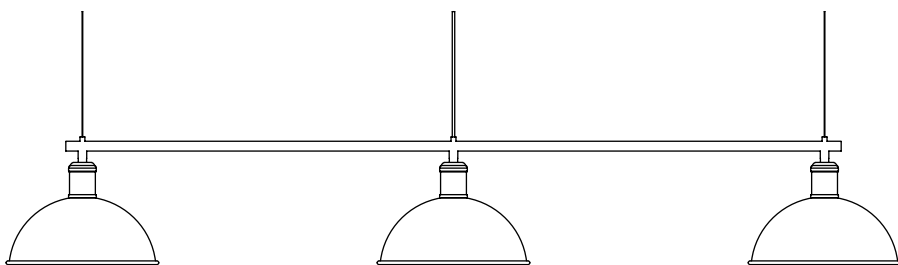

Tribca Hubert Series by Søren Rose

MENU