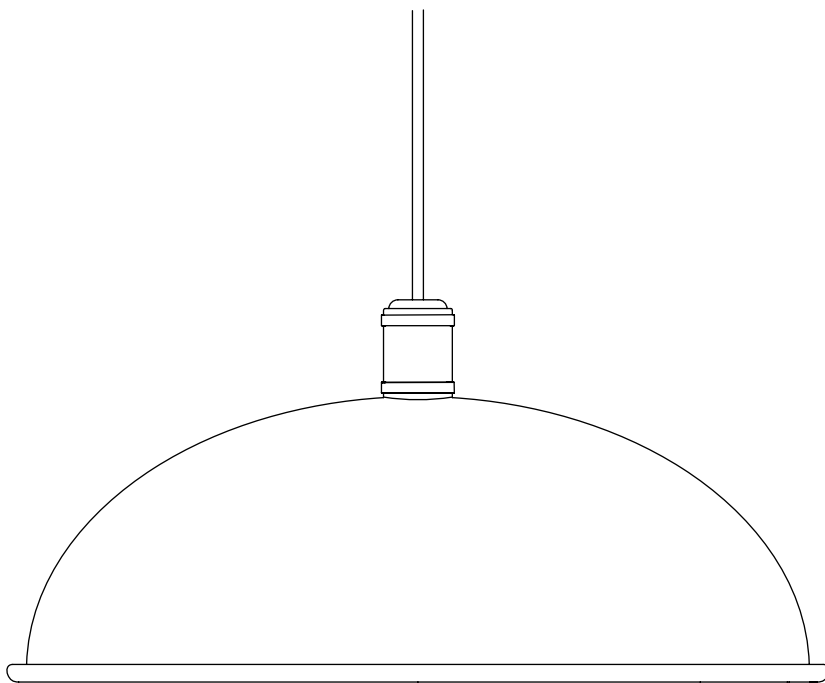

Hubert Pendant Ø45 cm