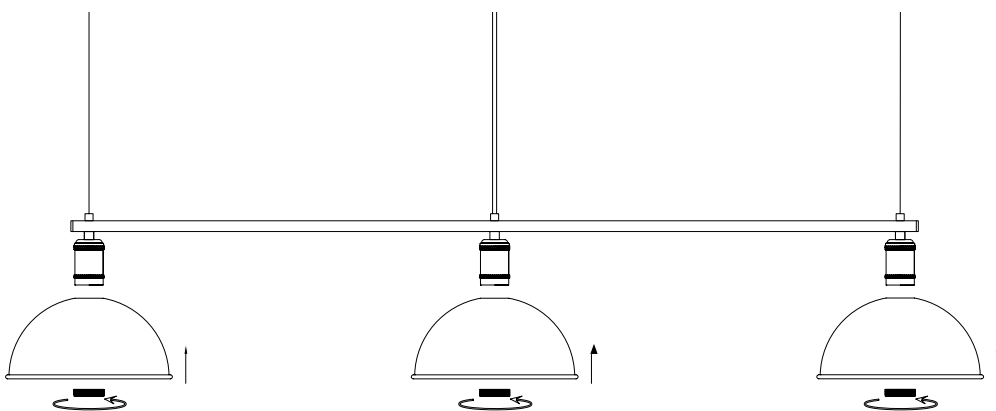

Please check the specific rules for electrical installation work in your country. Some countries may require an authorised electrical contractor.

IMPORTANT

If you have any problems regarding the electrical installation, contact a certified electrician. Always shut off power to the circuit before starting installation work. Always use 40W G9 bulbs. The external flexible cable or cord of this luminaire cannot be replaced. If the cord is damaged, the luminaire shall be destroyed.

Hubert Pendant Ø24 cm

Hubert Pendant Ø45 cm

Hubert Suspension Frame

1

2

3

4