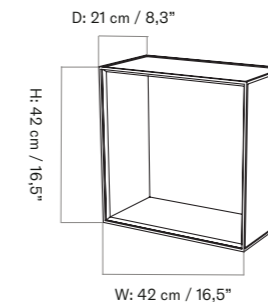

BLACK STAINED ASH

SMOKED OAK

Frame

BLACK ALUMINIUM

PRODUCT TYPE
Storage system

COLLI
1

ENVIRONMENT
Indoor

DIMENSIONS
H: 42 cm / 16,5"
W: 42 cm / 16,5"
D: 21 cm / 8,3"

PACKAGING TYPE
Brown box

PACKAGING MEASUREMENTS
(H × W × D)
35 cm × 35 cm × 35 cm /
13,8" × 13,8" × 13,8"

MATERIALS & MAINTENANCE
Please visit audocph.com for materials, care
and maintenance instructions.

PACKAGING TYPE
Brown box

PACKAGING MEASUREMENTS
(H x W x D)
29 cm x 49 cm x 49 cm /
11,4" x 19,3" x 19,3"

MATERIALS & MAINTENANCE
Please visit audocph.com for materials, care
and maintenance instructions.