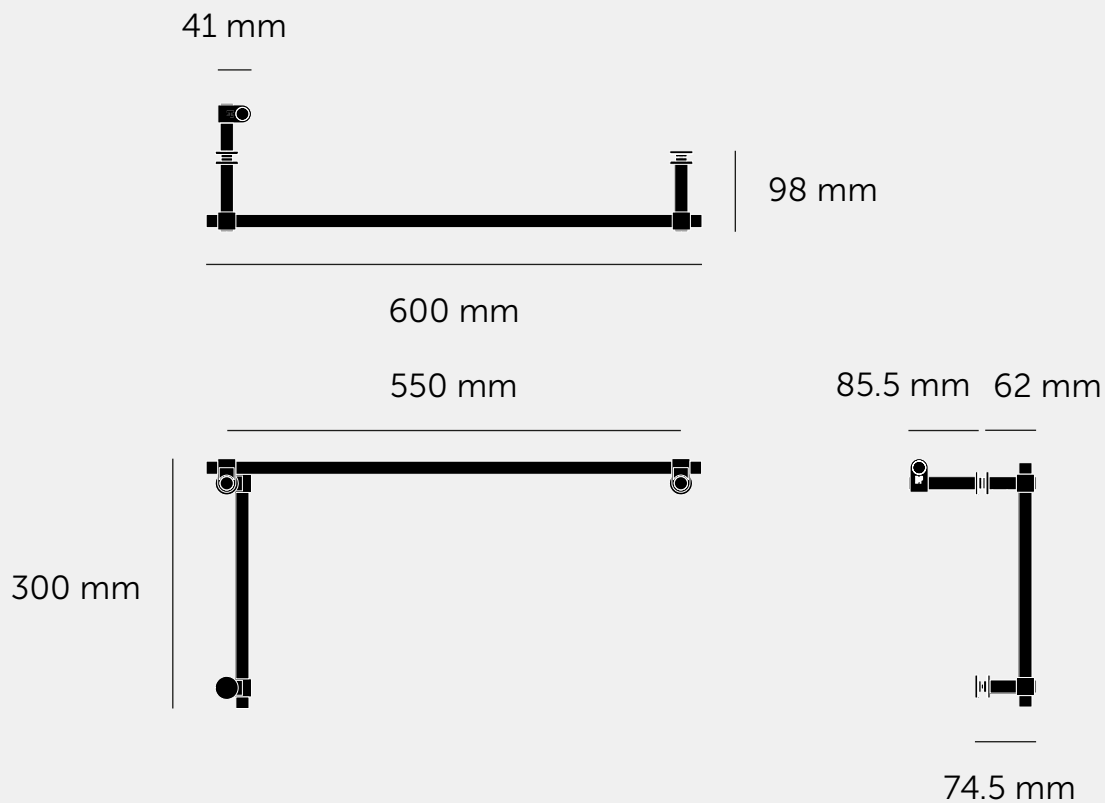

BUSTER + PUNCH

LONDON

[product.]

TOWEL RAIL + PULL BAR / DOUBLE - SIDED / CAST

[process. **ROUGH-CAST.**]

[range. **CAST BATHROOM.**]

[born. **LONDON.**]

A towel rail + pull bar featuring rough-cast knuckles and hand polished solid metal bar. Perfect for shower doors. Available in steel, brass, gun metal and welders black.

[finish. **BRASS**]

[finish. **GUN METAL**]

[finish. **WELDERS BLACK**]

[finish. **STEEL**]

[type. **TOWEL RAIL + PULL BAR / DOUBLE-SIDED.**]

[info. **MEASUREMENTS.**]

[info. **SPECIFICATIONS.**]

A towel rail plus pull bar combo made from solid metal and featuring a cast solid metal knuckle and hand polished solid metal bar. Perfect for a shower door.

Available in steel, brass, gun metal and welders black, with durable finishes that make it suitable for bathroom use.

Fits doors of min 6 mm or 0.3" - max 60 mm or 2.3".

Please select the appropriate length bolt.

[info. **INCLUDED.**]

1 x Towel rail

1 x Pull bar

1 x 6 mm-35 mm double sided bolt

1 x 35-60 mm double sided bolt

4 x Silicone washers

4 x Cosmetic discs

2 x Through bolts