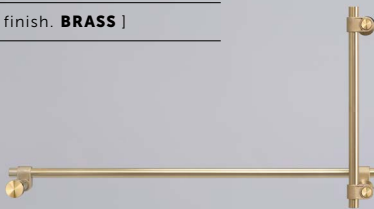

BUSTER + PUNCH

LONDON

[product.]

TOWEL RAIL + PULL BAR / DOUBLE - SIDED / CAST

[process. **ROUGH-CAST.**]

[range. **CAST BATHROOM.**]

[born. **LONDON.**]

A towel rail + pull bar featuring rough-cast knuckles and hand polished solid metal bar. Perfect for shower doors. Available in steel, brass, gun metal and welders black.

[finish. **BRASS**]

[finish. **GUN METAL**]

[finish. **WELDERS BLACK**]

[finish. **STEEL**]

[type. **TOWEL RAIL + PULL BAR / DOUBLE-SIDED.**]

[info. **MEASUREMENTS.**]

[info. **SPECIFICATIONS.**]

A towel rail plus pull bar combo made from solid metal and featuring a cast solid metal knuckle and hand polished solid metal bar. Perfect for a shower door.

Available in steel, brass, gun metal and welders black, with durable finishes that make it suitable for bathroom use.

Fits doors of min 6 mm or 0.3" - max 60 mm or 2.3".

Please select the appropriate length bolt.

Front and rear fixing required.

[info. **FINISH & SKU NUMBERS.**]

[finish.]

- Steel
- Brass
- Gun Metal
- Welders Black

[sku.]

- UBA-072153
- UBA-052154
- UBA-352155
- UBA-592156

[info. **CARE INSTRUCTIONS.**]