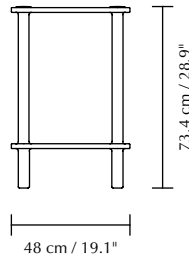

ITALIC | SIDEBOARD

Designed by Erno Dierckx

DIMENSIONS (H x W x D)

73.4 x 135 x 48 cm / 28.9 x 53.1 x 19.1"

MATERIAL

Solid oak, MDF, tempered glass and oak veneer

CONSTRUCTION

Wood: Solid oak and oak veneered MDF. Clear top coat finish. **Connections:** Minifix and threaded rods.

Cabinet doors: Tempered glass, with/without oak veneer

WEIGHT

Italic (2 oak doors): 51 kg / 112.4 lb

Italic (1 oak door, 1 glass door): 52 kg / 114.6 lb

Italic (2 glass doors): 51.5 kg / 113.5 lb

WEIGHT INCL. PACKAGING

Box 1: 58 kg / 127.9 lb

Box 2 (oak): 7 kg / 15.4 lb

Box 2 (glass): 8 kg / 17.6 lb

PACKAGING DIMENSIONS (L x W x H)

Box 1: 143 x 61.5 x 22.5 cm / 56.3 x 24.2 x 8.9"

Box 2 (oak): 66.5 x 56.5 x 2.5 cm / 26.2 x 22.2 x 1"

Box 2 (glass): 70.5 x 60.5 x 6.5 cm / 27.8 x 23.8 x 2.6"

ASSEMBLY TIME

20 min - video guide at umage.com

MEDIA KIT

Photos and press material

Download at umage.presscloud.com

ORDERING INFORMATION

Italic oak (2 oak doors)	#5523C5523-1
Italic oak (1 oak door, 1 glass door)	#5523C5523-2
Italic oak (2 glass doors)	#5523-2C5523-2
Italic dark oak (2 oak doors)	#5719C5719-1
Italic dark oak (1 oak door, 1 glass door)	#5719C5719-2
Italic dark oak (2 glass doors)	#5719-2C5523-2
Italic black oak (2 oak doors)	#5124C5124-1
Italic black oak (1 oak door, 1 glass door)	#5124C5124-2
Italic black oak (2 glass doors)	#5124-2C5523-2