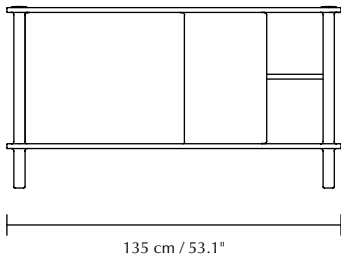

ITALIC | SIDEBOARD

Designed by Erno Dierckx

DIMENSIONS (H x W x D)

73.4 x 135 x 48 cm / 28.9 x 53.1 x 19.1"

MATERIAL

Solid oak, MDF, tempered glass and oak veneer

CONSTRUCTION

Wood: Solid oak and oak veneered MDF. Clear top coat finish. **Connections:** Minifix and threaded rods.

Cabinet doors: Tempered glass, with/without oak veneer

WEIGHT

Italic (2 oak doors): 51 kg / 112.4 lb

Italic (1 oak door, 1 glass door): 52 kg / 114.6 lb

Italic (2 glass doors): 51.5 kg / 113.5 lb

WEIGHT INCL. PACKAGING

Box 1: 58 kg / 127.9 lb

Box 2 (oak): 7 kg / 15.4 lb

Box 2 (glass): 8 kg / 17.6 lb

PACKAGING DIMENSIONS (L x W x H)

Box 1: 143 x 61.5 x 22.5 cm / 56.3 x 24.2 x 8.9"

Box 2 (oak): 66.5 x 56.5 x 2.5 cm / 26.2 x 22.2 x 1"

Box 2 (glass): 70.5 x 60.5 x 6.5 cm / 27.8 x 23.8 x 2.6"

ASSEMBLY TIME

20 min - video guide at umage.com

MEDIA KIT

Photos and press material

Download at umage.presscloud.com

ORDERING INFORMATION

Italic oak (2 oak doors)	#5523C5523-1
Italic oak (1 oak door, 1 glass door)	#5523C5523-2
Italic oak (2 glass doors)	#5523-2C5523-2
Italic dark oak (2 oak doors)	#5719C5719-1
Italic dark oak (1 oak door, 1 glass door)	#5719C5719-2
Italic dark oak (2 glass doors)	#5719-2C5523-2
Italic black oak (2 oak doors)	#5124C5124-1
Italic black oak (1 oak door, 1 glass door)	#5124C5124-2
Italic black oak (2 glass doors)	#5124-2C5523-2