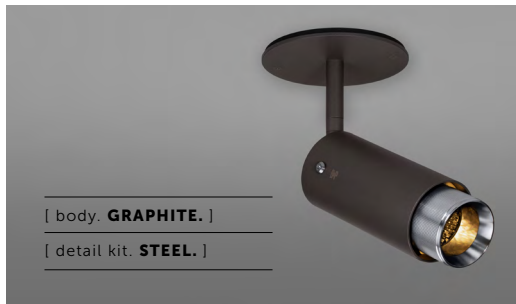

## EXHAUST / SPOT / GRAPHITE / LINEAR

[ type. **ADJUSTABLE SPOTLIGHT.** ]

[ knurl. **LINEAR.** ]

[ detail. **TORX SCREW.** ]

[ region. **UNITED STATES & CANADA.** ]

An adjustable spotlight with a powder coated metal body and solid metal detailing. The spotlight features our signature linear-knurl baffle and machined torx screws, both made from solid metal. The baffle captures light and creates a delicate metallic glow, whilst a honeycomb filter emits a precise, non-glare, directional spotlight. This spotlight fits a GU10 bulb.

## EXHAUST / SPOT / STONE / LINEAR

[ type. **ADJUSTABLE SPOTLIGHT.** ]

[ knurl. **LINEAR.** ]

[ detail. **TORX SCREW.** ]

[ region. **UNITED STATES & CANADA.** ]

An adjustable spotlight with a powder coated metal body and solid metal detailing. The spotlight features our signature linear-knurl baffle and machined torx screws, both made from solid metal. The baffle captures light and creates a delicate metallic glow, whilst a honeycomb filter emits a precise, non-glare, directional spotlight. This spotlight fits a GU10 bulb.

[ type. **ADJUSTABLE SPOTLIGHT.** ]

[ info. **MEASUREMENTS.** ]

[ info. **SPECIFICATIONS.** ]

Adjustable spotlight

GU10 / 110-120VAC / Dry locations

Max 1 x 9W LED GU10 bulb

**\*Bulb sold separately**

cULus certified / Class 1