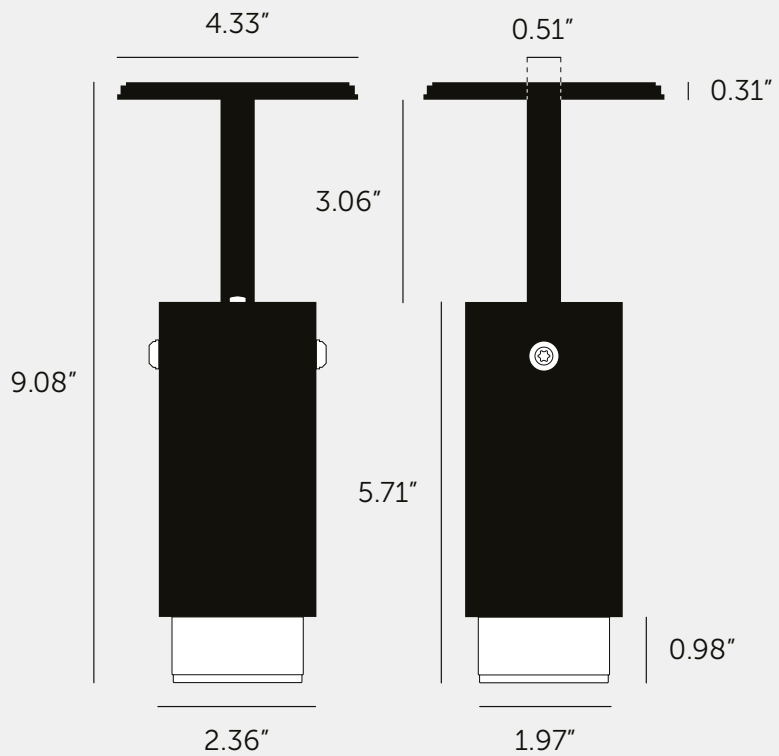

## EXHAUST / SPOT / GRAPHITE / LINEAR

[ type. **ADJUSTABLE SPOTLIGHT.** ]

[ knurl. **LINEAR.** ]

[ detail. **TORX SCREW.** ]

[ region. **UNITED STATES & CANADA.** ]

An adjustable spotlight with a powder coated metal body and solid metal detailing. The spotlight features our signature linear-knurl baffle and machined torx screws, both made from solid metal. The baffle captures light and creates a delicate metallic glow, whilst a honeycomb filter emits a precise, non-glare, directional spotlight. This spotlight fits a GU10 bulb.

## EXHAUST / SPOT / STONE / LINEAR

[ type. **ADJUSTABLE SPOTLIGHT.** ]

[ knurl. **LINEAR.** ]

[ detail. **TORX SCREW.** ]

[ region. **UNITED STATES & CANADA.** ]

An adjustable spotlight with a powder coated metal body and solid metal detailing. The spotlight features our signature linear-knurl baffle and machined torx screws, both made from solid metal. The baffle captures light and creates a delicate metallic glow, whilst a honeycomb filter emits a precise, non-glare, directional spotlight. This spotlight fits a GU10 bulb.

[ type. **ADJUSTABLE SPOTLIGHT.** ]

[ info. **MEASUREMENTS.** ]

[ info. **SPECIFICATIONS.** ]

Adjustable spotlight

GU10 / 110-120VAC / Dry locations

Max 1 x 9W LED GU10 bulb

**\*Bulb sold separately**

cULus certified / Class 1