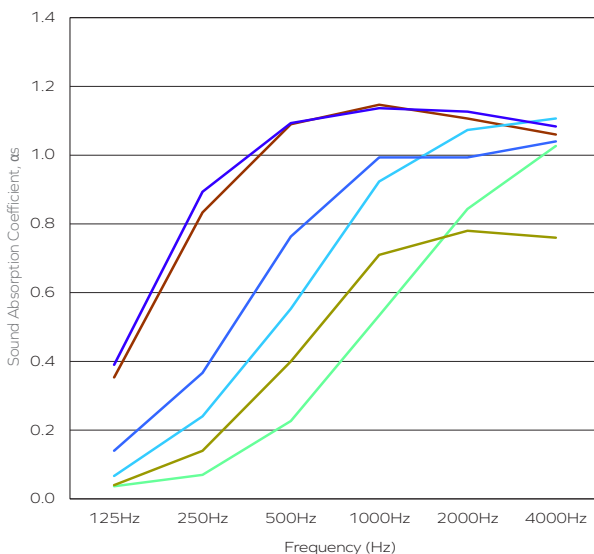

Testing Standards

ISO 354:2003	Acoustics — Measurement of sound absorption in a reverberation room
ISO 11654:1997	Acoustics — Sound absorbers for use in buildings — Rating of sound absorption
ISO 20189:2018	Acoustics — Screens, furniture and single objects intended for interior use — Rating of sound absorption and sound reduction of elements based on laboratory measurements
ASTM C423-17	Standard Test Method for Sound Absorption and Sound Absorption Coefficients by the Reverberation Room Method
ASTM E795-16	Standard Practices for Mounting Test Specimens During Sound Absorption Tests

Acoustic Test Results

	α_w	SAA	NRC
Archisonic 12mm (no air gap)	0.3 (MH)	0.42	0.45
Archisonic 12mm (50mm air gap)	0.4 (MH)	0.50	0.65
Archisonic 12mm (50mm insulation)	1.00	1.00	0.95
Archisonic 24mm (no air gap)	0.55 (MH)	0.70	0.70
Archisonic 24mm (50mm air gap)	0.65 (MH)	0.78	0.80
Archisonic 24mm (50mm insulation)	1.00	1.00	1.00

Acoustic Performance

Frequency (Hz)		125	250	500	1000	2000	4000
Archisonic 12mm (no air gap)	α_s	0.04	0.07	0.23	0.53	0.84	1.03
Archisonic 12mm (50mm air gap)	α_s	0.04	0.14	0.40	0.71	0.78	0.76
Archisonic 12mm (50mm insulation)	α_s	0.35	0.83	1.09	1.15	1.11	1.06
Archisonic 24mm (no air gap)	α_s	0.07	0.24	0.55	0.92	1.07	1.11
Archisonic 24mm (50mm air gap)	α_s	0.14	0.37	0.76	0.99	0.99	1.04
Archisonic 24mm (50mm insulation)	α_s	0.39	0.89	1.09	1.14	1.13	1.08

- Archisonic 12mm (no air gap)
- Archisonic 12mm (50mm air gap)
- Archisonic 12mm (50mm insulation)
- Archisonic 24mm (no air gap)
- Archisonic 24mm (50mm air gap)
- Archisonic 24mm (50mm insulation)

The graph represents the sound absorption coefficients (α_s) in the third octave band center frequencies. Measurement used Pink Noise as excitation signal in a reverberant room.