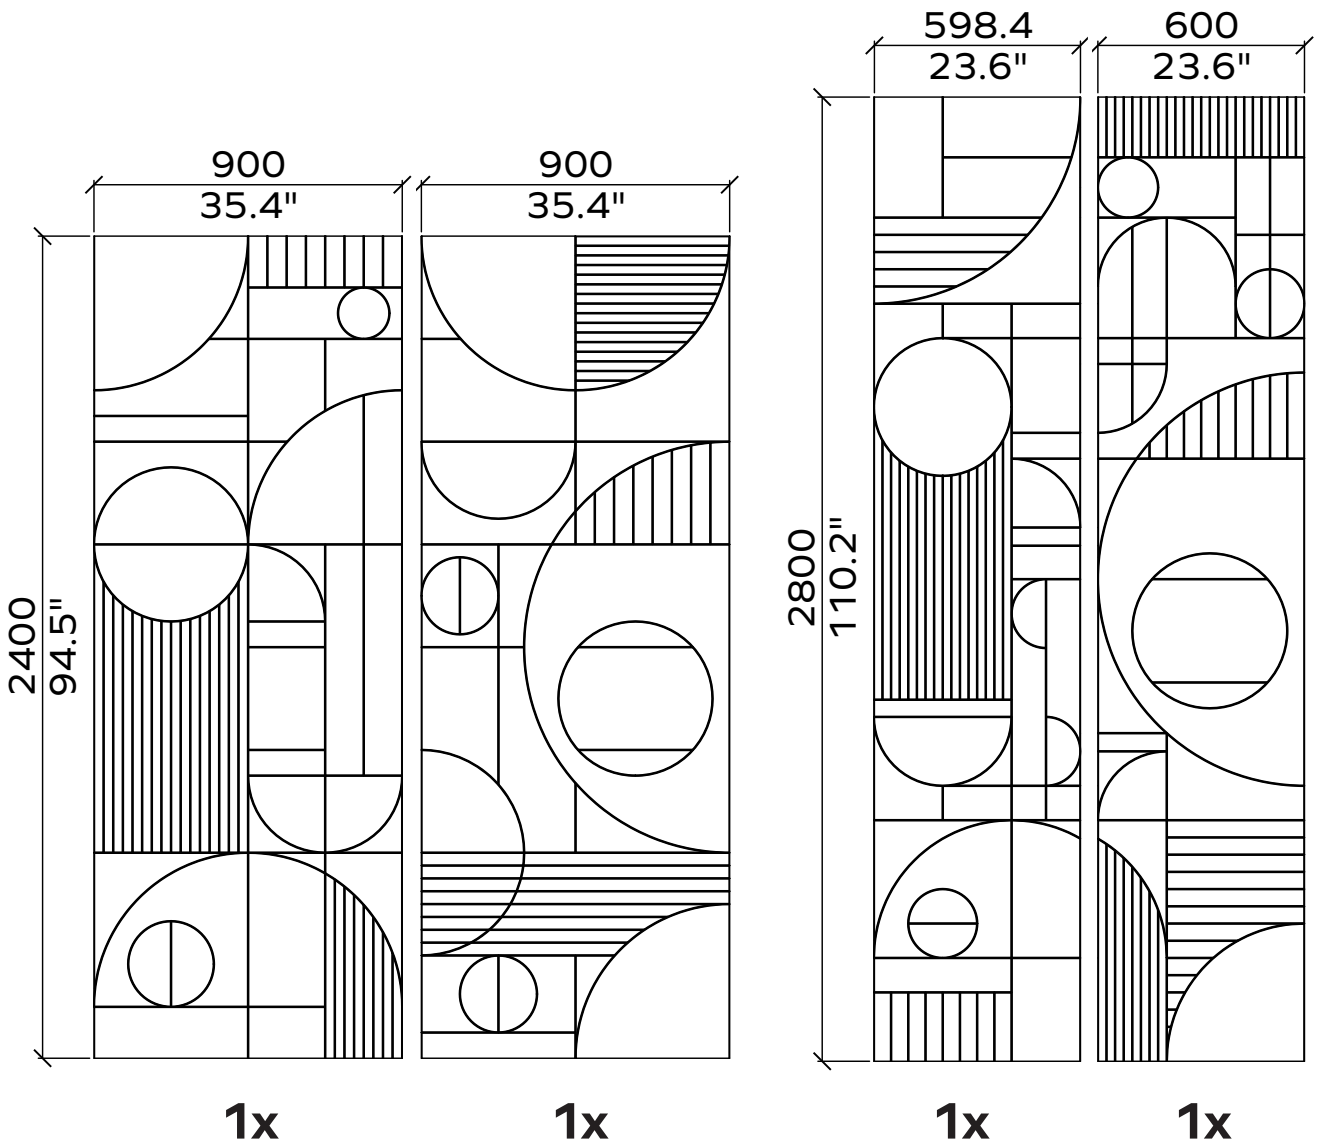

Geometry Information

Bau 24mm

Applicable articles numbers

732.24.27.000.00 and .01

Scope of delivery

For each 24mm item you will receive a set of 1x PET panels (in the dimensions below)

Applicable articles numbers

These panels are mounted with a concealed attachment system. For other options contact our consultants.

Bau 12mm

Applicable articles numbers

732.12.27.000.00 and .01

Scope of delivery

For each 12mm item you will receive a set of 1x PET panels (in the dimensions below)

Applicable articles numbers

These panels are mounted with a concealed attachment system. For other options contact our consultants.

All dimensions are nominal