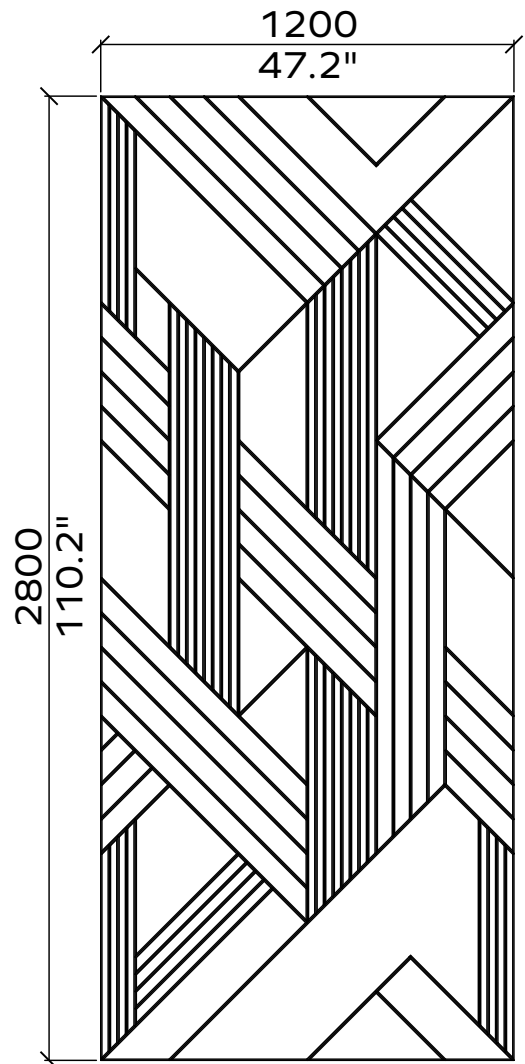

1x

All dimensions are nominal