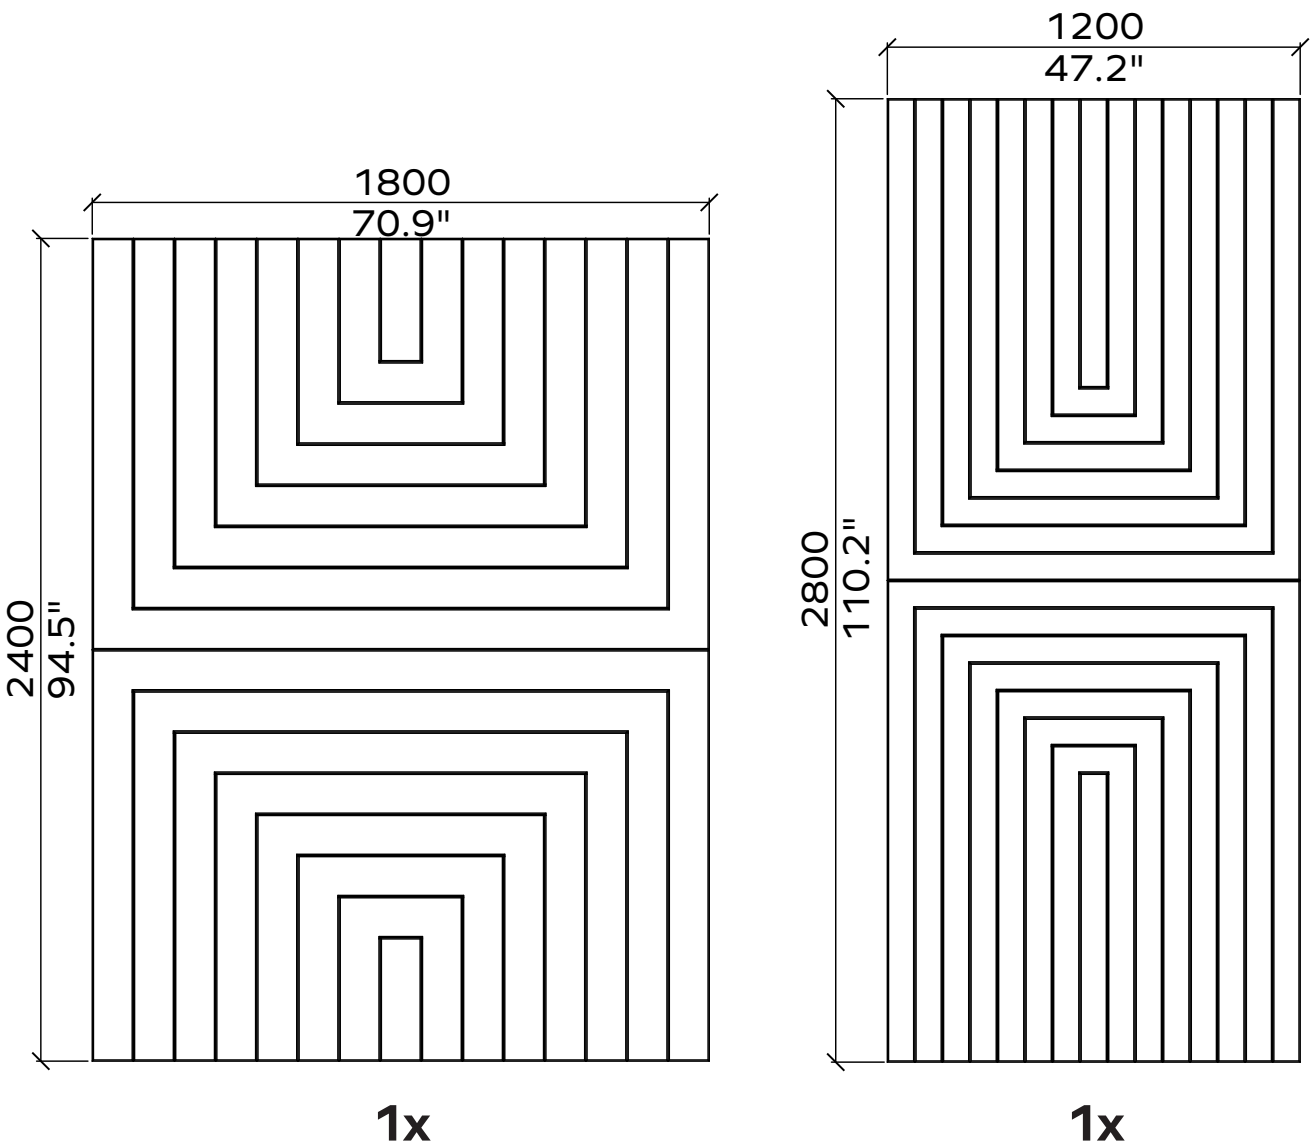

Geometry Information

Maya 24mm

Applicable articles numbers

732.24.22.000.00 and .01

Scope of delivery

For each 24mm item you will receive a set of 1x PET panels (in the dimensions below)

Applicable articles numbers

These panels are mounted with a concealed attachment system. For other options contact our consultants.

Maya 12mm

Applicable articles numbers

732.12.22.000.00 and .01

Scope of delivery

For each 12mm item you will receive a set of 1x PET panels (in the dimensions below)

Applicable articles numbers

These panels are mounted with a concealed attachment system. For other options contact our consultants.

All dimensions are nominal