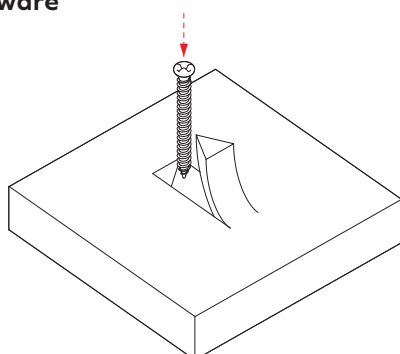

¹ - Patent Pending No.102024000009088

² - all dimensions are nominal

Wall Panels

Installation methodes overview

Undercover Mount (standard) *Patent Pending¹*

All our Wall Covering products come with pre-cut **Undercover** attachment points. Those points are distributed along the edge (10-15mm offset) and in the middle of the panel. **Undercover** mounting system allows for concealed mechanical attachment of the panel to the mounting surface. The **installation hardware** (screws, bolts) needs to be selected in accordance to the surface on which panels are applied, and are **not included**.

1 Locate the Undercover cuts on the panel

2 Pull out the edge

3 Install hardware

4 Close

For full installation manual check our [product page](#).

Alternative methods

We offer 2 alternative installation methods - **Spray Glue Adhesive** and **Z-Clip** profiles. For an advice on appropriate mounting method for your needs, please contact one of our Project Consultants.