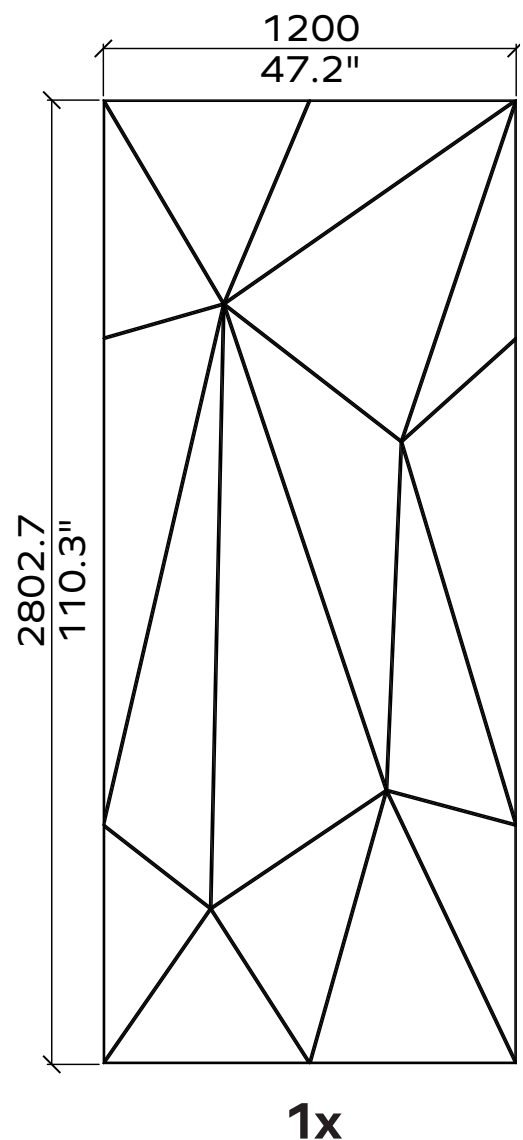

Facet

Geometry Information

Facet 24mm

Applicable articles numbers

732.24.17.000.00 and .01

Scope of delivery

For each 24mm item you will receive a set of 1x PET panels (in the dimensions below)

Applicable articles numbers

These panels are mounted with a concealed attachment system. For other options contact our consultants.

Facet 12mm

Applicable articles numbers

732.12.17.000.00 and .01

Scope of delivery

For each 12mm item you will receive a set of 1x PET panels (in the dimensions below)

Applicable articles numbers

These panels are mounted with a concealed attachment system. For other options contact our consultants.

All dimensions are nominal