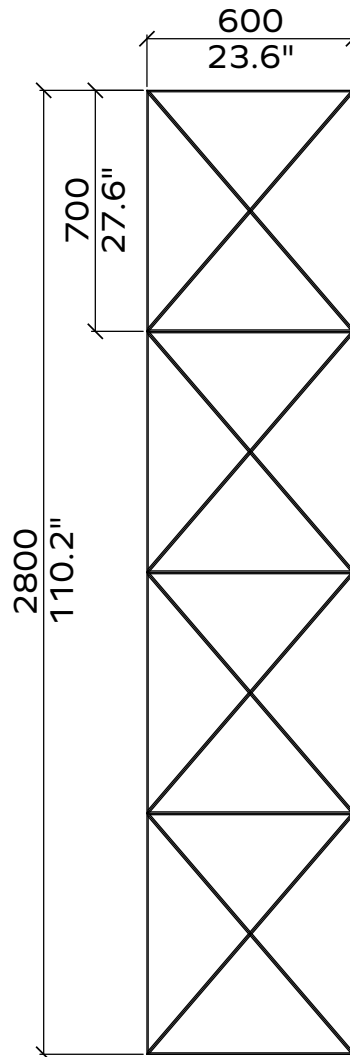

2x

All dimensions are nominal