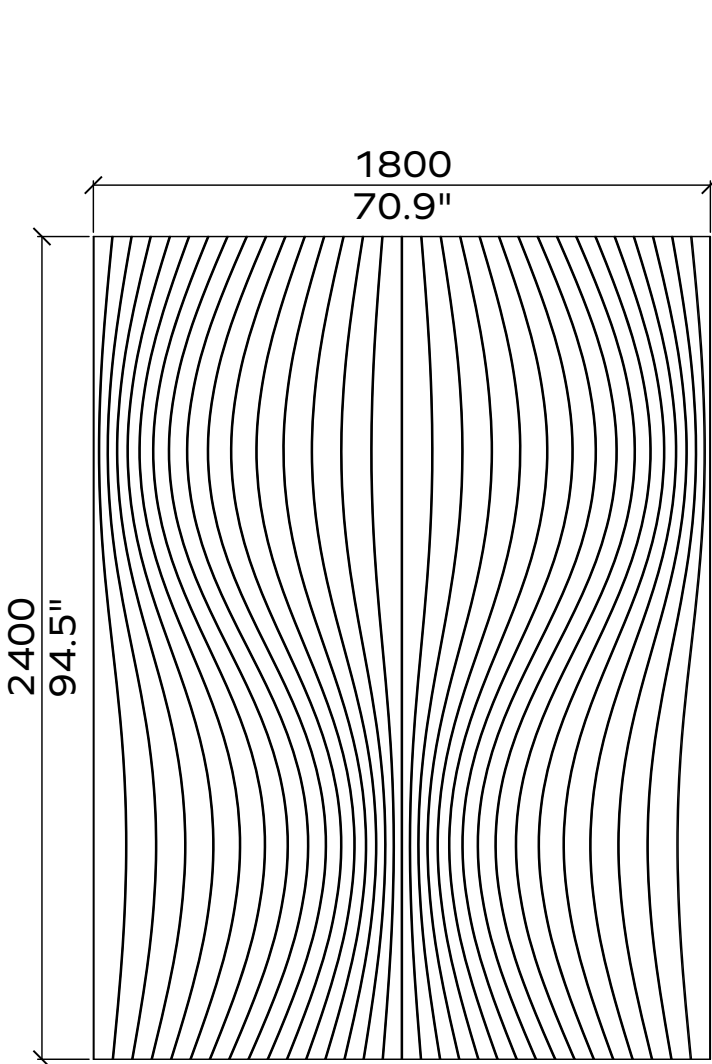

Loop

Geometry Information

Loop 24mm

Applicable articles numbers

732.24.21.000.00 and .01

Scope of delivery

For each 24mm item you will receive a set of 1x PET panels (in the dimensions below)

Applicable articles numbers

These panels are mounted with a concealed attachment system. For other options contact our consultants.

Loop 12mm

Applicable articles numbers

732.12.21.000.00 and .01

Scope of delivery

For each 12mm item you will receive a set of 1x PET panels (in the dimensions below)

Applicable articles numbers

These panels are mounted with a concealed attachment system. For other options contact our consultants.

1x