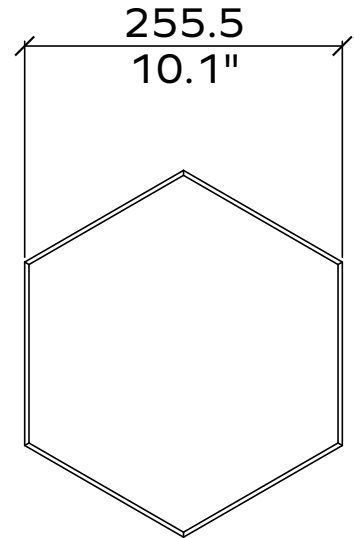

731.24.10-30.000.00 and .01

731.12.10-30.000.00 and .01

Total Dimensions³	24mm / 12 mm	0.9" / 0.5"
Height	2400mm / 2800mm	95" / 110"
Width	1800mm / 1200mm	71" / 47"

Material

Wall Covering 100% PET (60% post-consumer) in 36 colors

Hexagon 12mm

Applicable articles numbers

731.12.20.000.00 and .01

Scope of delivery

For each 12mm item you will receive a set of 48x PET panels (in the dimensions below)

Applicable articles numbers

These panels are mounted with a concealed attachment system. For other options contact our consultants.

65x

48x

All dimensions are nominal

Flow

Geometry Information

Flow 24mm

Applicable articles numbers

732.24.11.000.00 and .01