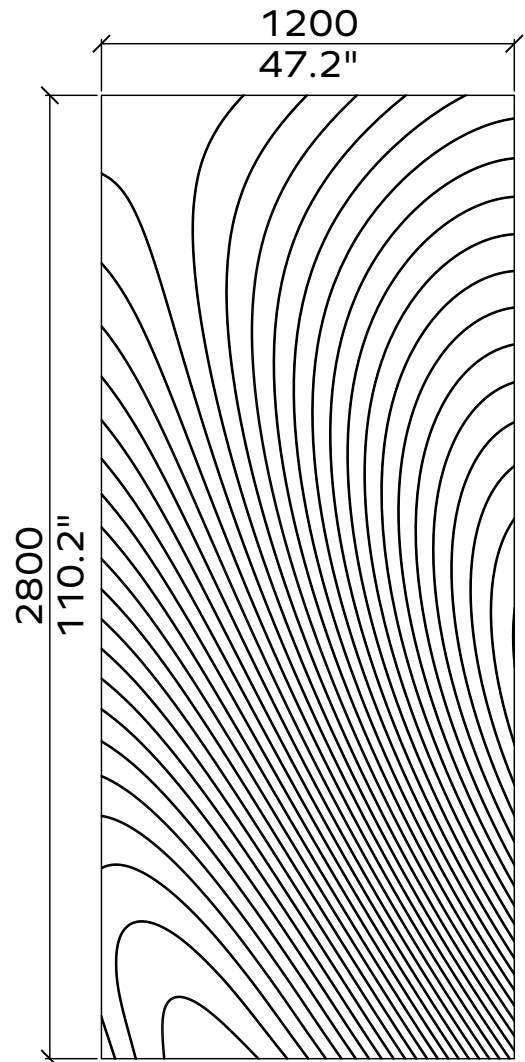

1x

All dimensions are nominal