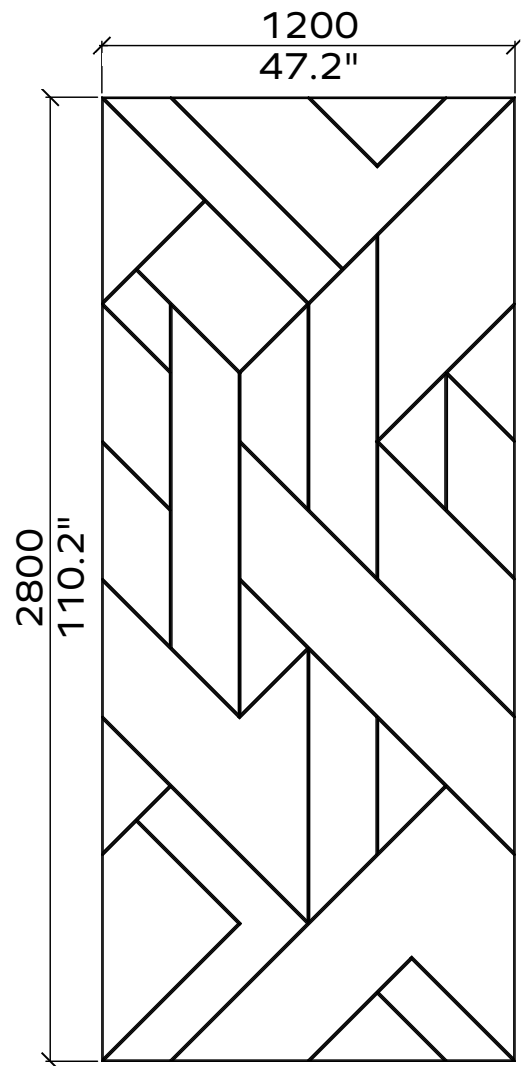

1x

All dimensions are nominal