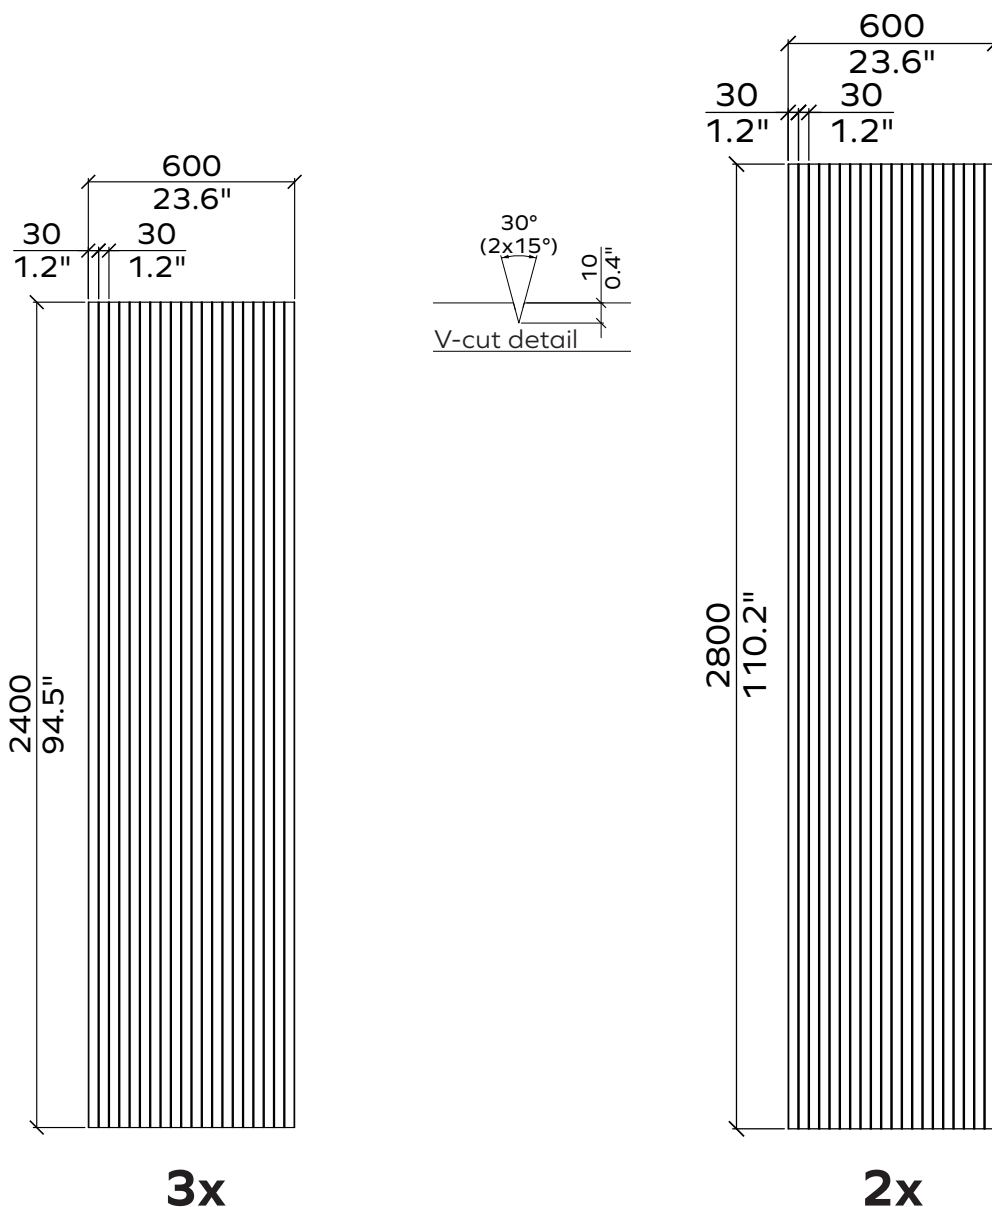

Vertigo Fine

Geometry Information

Custom solutions available

Vertigo Fine 24mm

Applicable articles numbers

732.24.13.000.30 and .31

Scope of delivery

For each 24mm item you will receive a set of 3x PET panels (in the dimensions below)

Applicable articles numbers

These panels are mounted with a concealed attachment system. For other options contact our consultants.

Vertigo Fine 12mm

Applicable articles numbers

732.12.13.000.30 and .31

Scope of delivery

For each 12mm item you will receive a set of 2x PET panels (in the dimensions below)

Applicable articles numbers

These panels are mounted with a concealed attachment system. For other options contact our consultants.

All dimensions are nominal