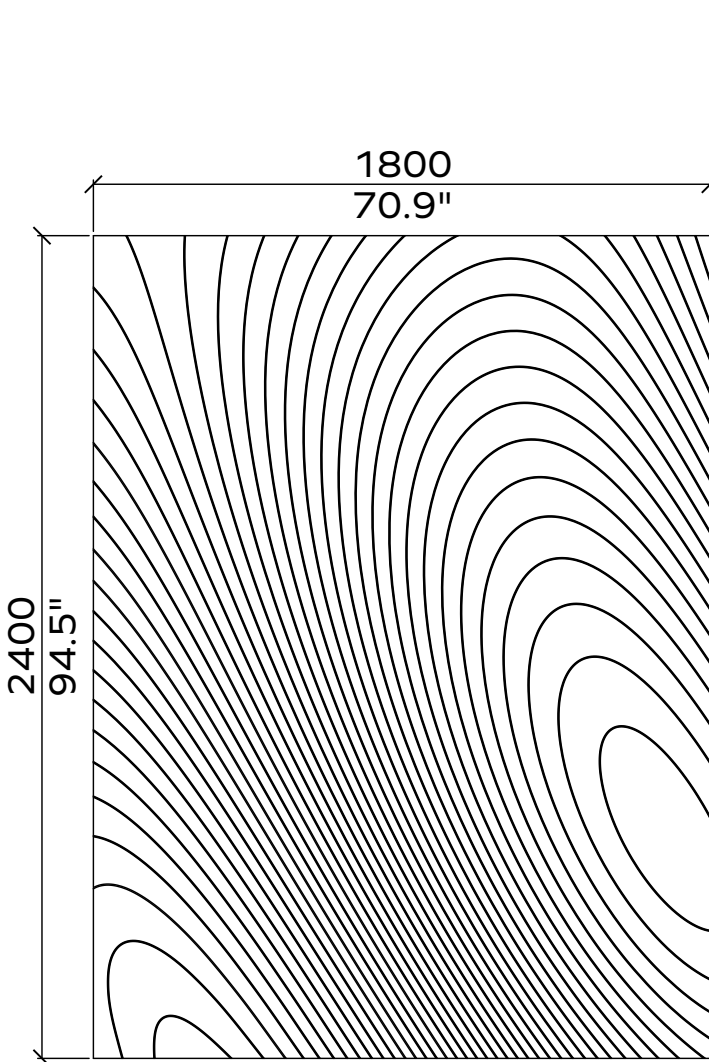

Contour

Geometry Information

Contour 24mm

Applicable articles numbers

732.24.20.000.00 and .01

Scope of delivery

For each 24mm item you will receive a set of 1x PET panels (in the dimensions below)

Applicable articles numbers

These panels are mounted with a concealed attachment system. For other options contact our consultants.

Contour 12mm

Applicable articles numbers

732.12.20.000.00 and .01

Scope of delivery

For each 12mm item you will receive a set of 1x PET panels (in the dimensions below)

Applicable articles numbers

These panels are mounted with a concealed attachment system. For other options contact our consultants.

1x