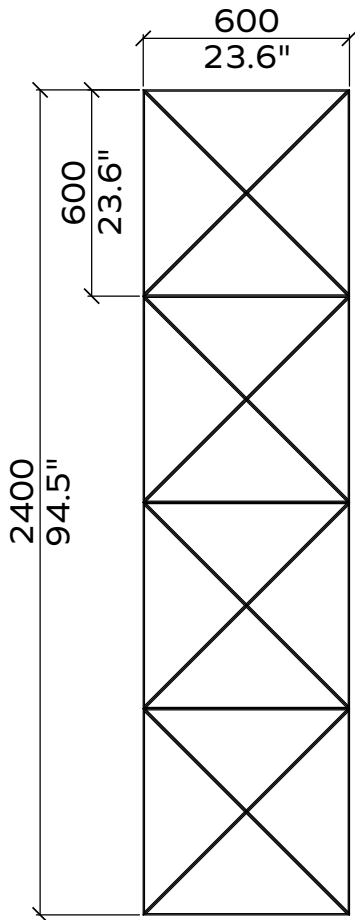

Geometry Information

Kingscross 24mm

Applicable articles numbers

732.24.12.000.00 and .01

Scope of delivery

For each 24mm item you will receive a set of 3x PET panels (in the dimensions below)

Applicable articles numbers

These panels are mounted with a concealed attachment system. For other options contact our consultants.

Kingscross 12mm

Applicable articles numbers

732.12.12.000.00 and .01

Scope of delivery

For each 12mm item you will receive a set of 2x PET panels (in the dimensions below)

Applicable articles numbers

These panels are mounted with a concealed attachment system. For other options contact our consultants.

3x