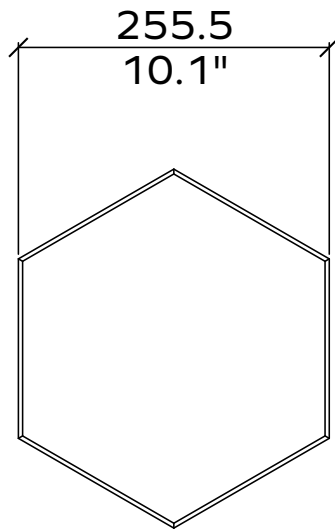

731.24.10-30.000.00 and .01

731.12.10-30.000.00 and .01

Total Dimensions³	24mm / 12 mm	0.9" / 0.5"
Height	2400mm / 2800mm	95" / 110"
Width	1800mm / 1200mm	71" / 47"

Material

Wall Covering 100% PET (60% post-consumer) in 36 colors

Hexagon 12mm

Applicable articles numbers

731.12.20.000.00 and .01

Scope of delivery

For each 12mm item you will receive a set of 48x PET panels (in the dimensions below)

Applicable articles numbers

These panels are mounted with a concealed attachment system. For other options contact our consultants.

65x

48x

All dimensions are nominal

Flow

Geometry Information

Flow 24mm

Applicable articles numbers

732.24.11.000.00 and .01