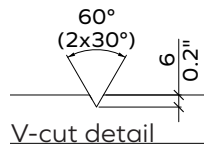

Geometry Information

Kingscross 24mm

Applicable articles numbers

732.24.12.000.00 and .01

Scope of delivery

For each 24mm item you will receive a set of 3x PET panels (in the dimensions below)

Applicable articles numbers

These panels are mounted with a concealed attachment system. For other options contact our consultants.

Kingscross 12mm

Applicable articles numbers

732.12.12.000.00 and .01

Scope of delivery

For each 12mm item you will receive a set of 2x PET panels (in the dimensions below)

Applicable articles numbers

These panels are mounted with a concealed attachment system. For other options contact our consultants.

3x