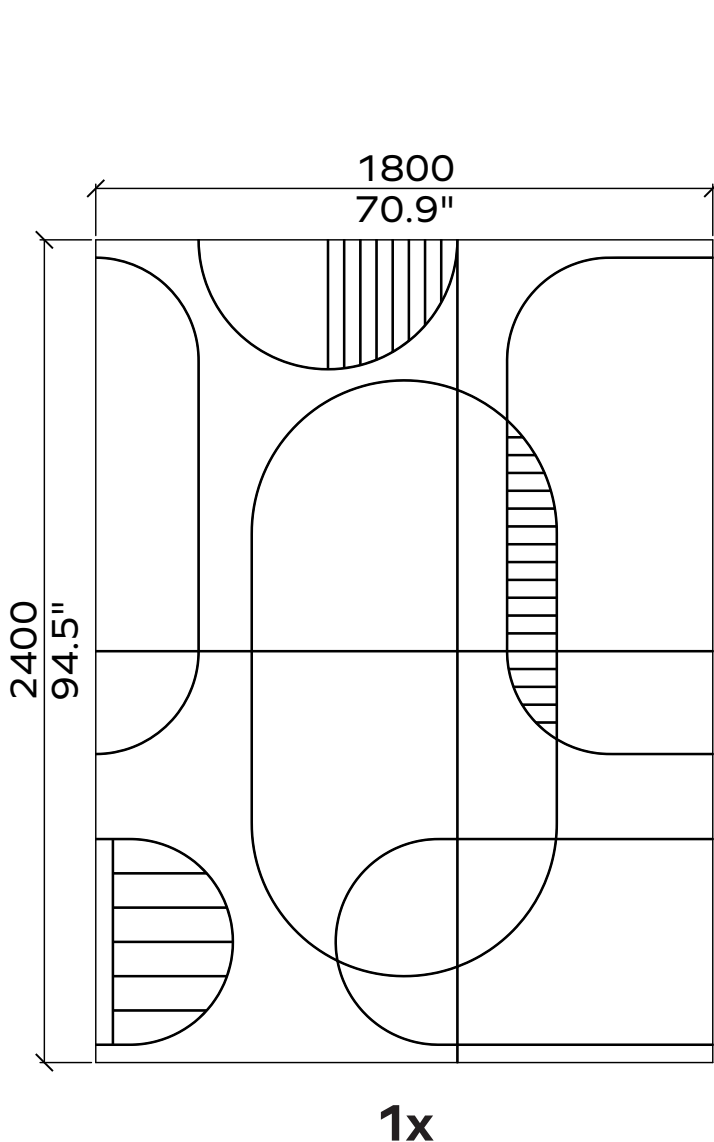

Geometry Information

Vela 24mm

Applicable articles numbers

732.24.28.000.00 and .01

Scope of delivery

For each 24mm item you will receive a set of 1x PET panels (in the dimensions below)

Applicable articles numbers

These panels are mounted with a concealed attachment system. For other options contact our consultants.

Vela 12mm

Applicable articles numbers

732.12.28.000.00 and .01

Scope of delivery

For each 12mm item you will receive a set of 1x PET panels (in the dimensions below)

Applicable articles numbers

These panels are mounted with a concealed attachment system. For other options contact our consultants.

All dimensions are nominal