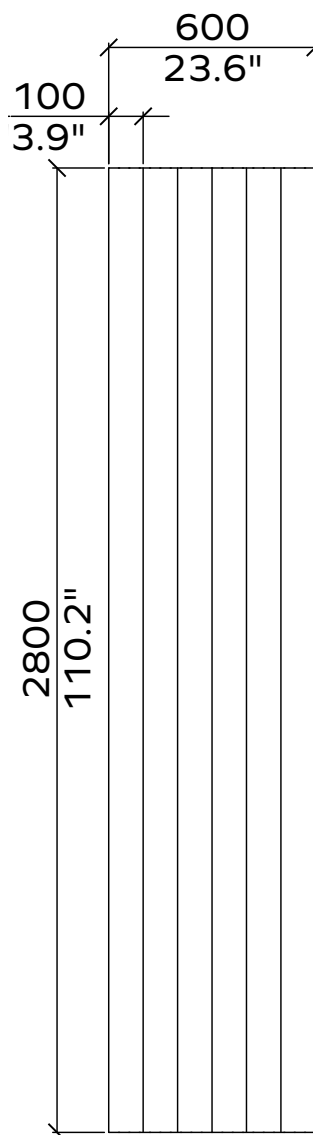

2x

All dimensions are nominal