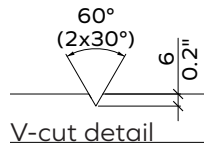

65x

48x

All dimensions are nominal

Flow

Geometry Information

Flow 24mm

Applicable articles numbers

732.24.11.000.00 and .01