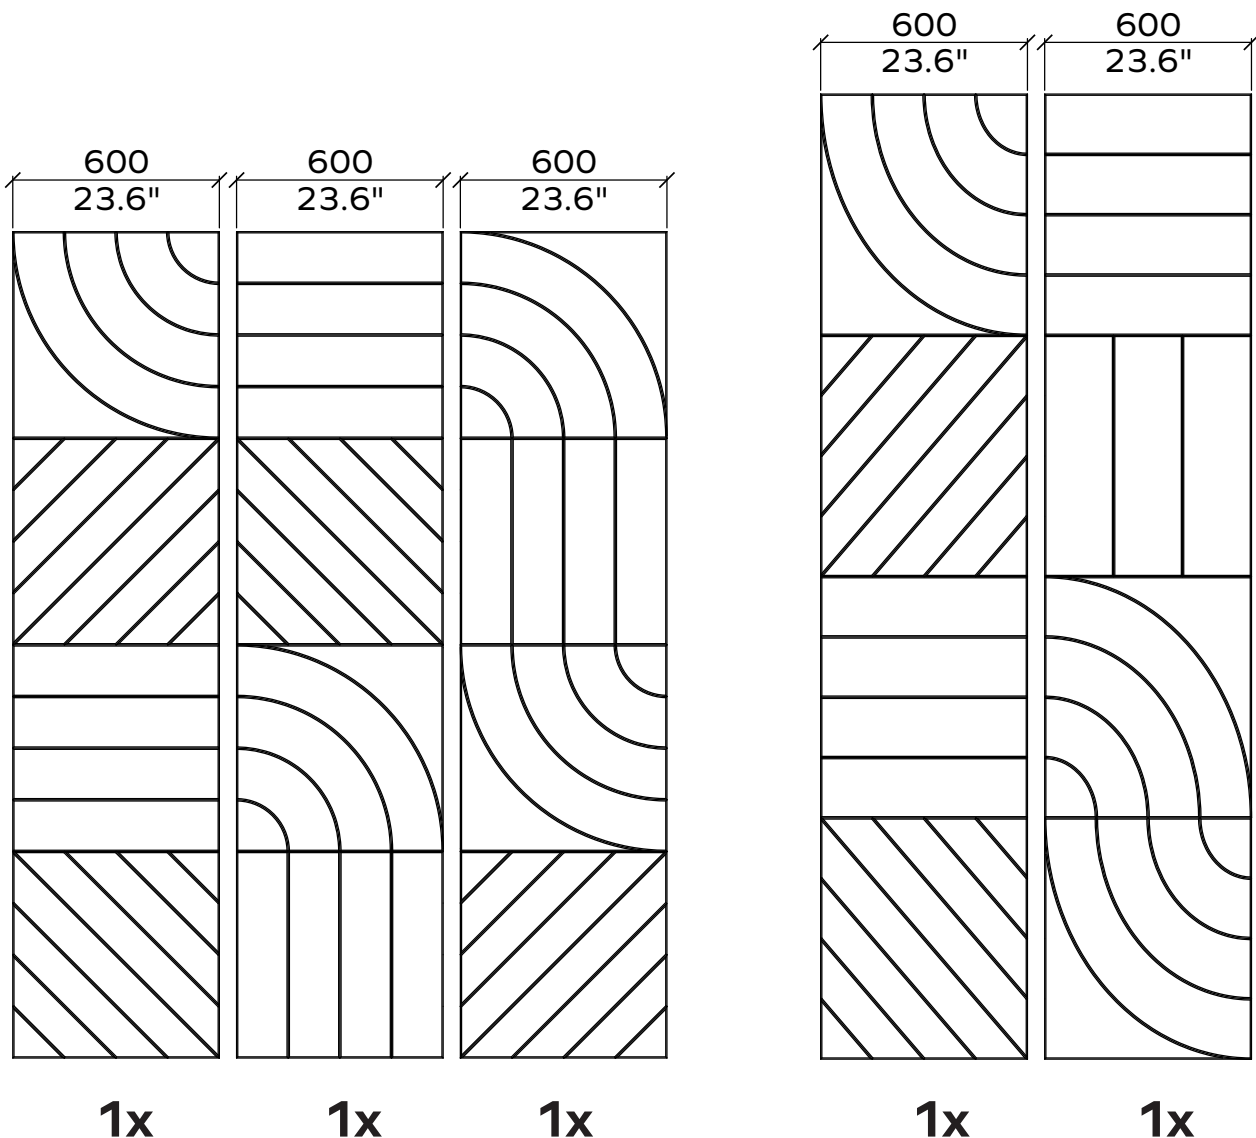

Flow

Geometry Information

Flow 24mm

Applicable articles numbers

732.24.11.000.00 and .01

Scope of delivery

For each 24mm item you will receive a set of 3x PET panels (in the dimensions below)

Applicable articles numbers

These panels are mounted with a concealed attachment system. For other options contact our consultants.

Flow 12mm

Applicable articles numbers

732.12.11.000.00 and .01

Scope of delivery

For each 12mm item you will receive a set of 2x PET panels (in the dimensions below)

Applicable articles numbers

These panels are mounted with a concealed attachment system. For other options contact our consultants.