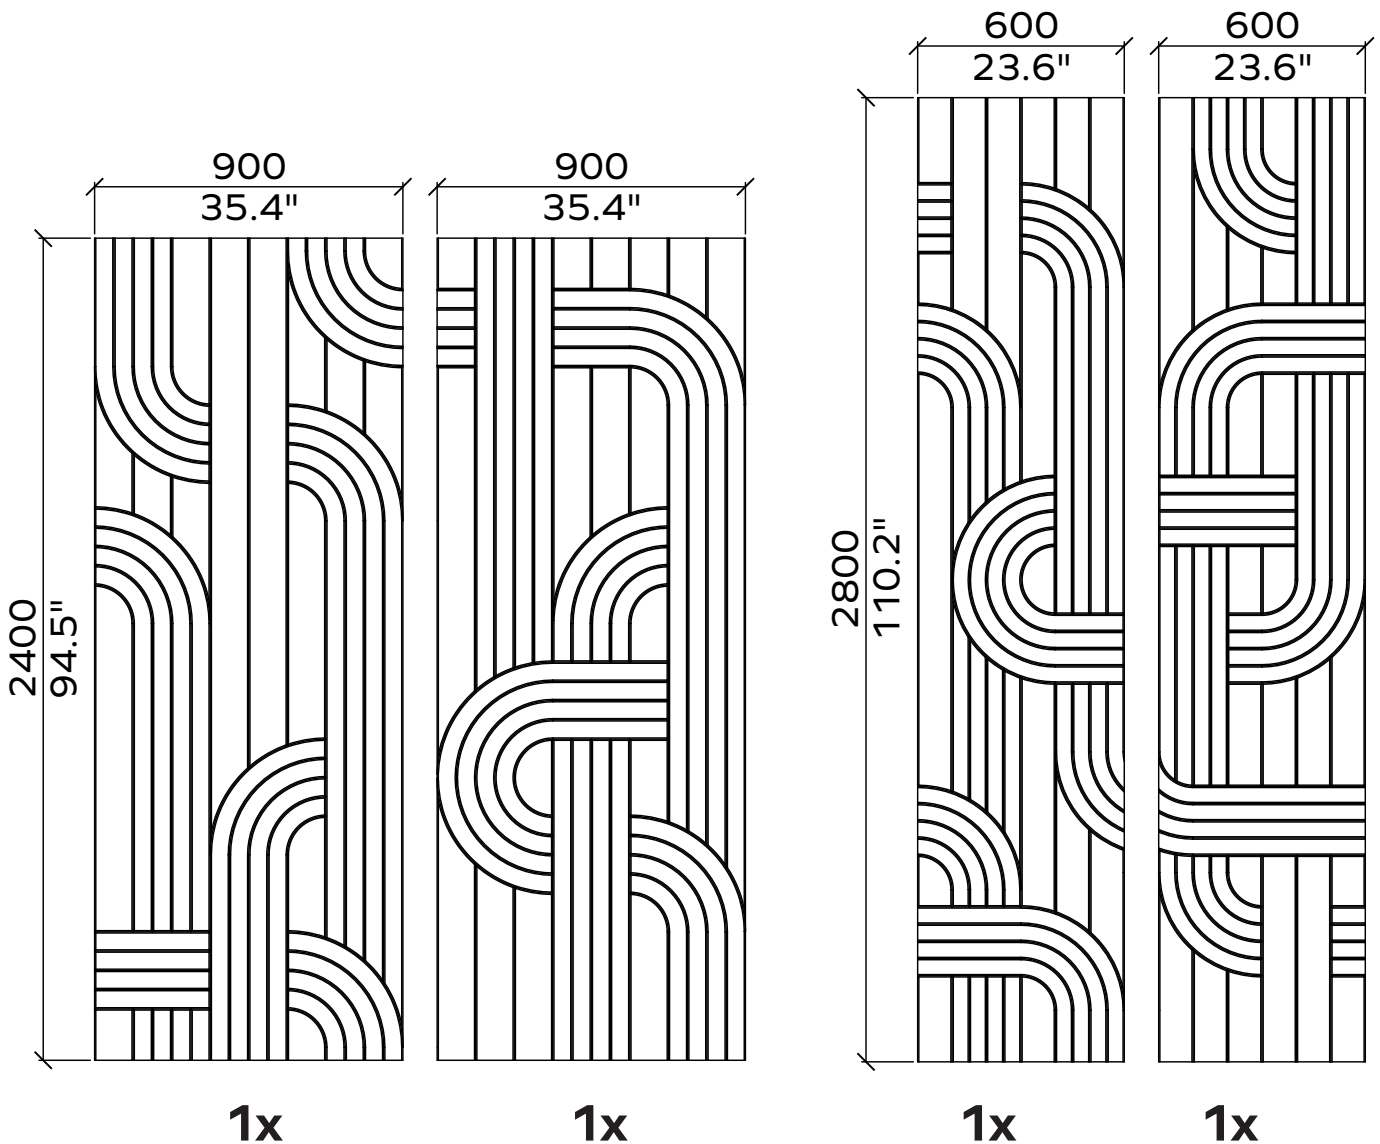

Pass

Geometry Information

Pass 24mm

Applicable articles numbers

732.24.26.000.00 and .01

Scope of delivery

For each 24mm item you will receive a set of 1x PET panels (in the dimensions below)

Applicable articles numbers

These panels are mounted with a concealed attachment system. For other options contact our consultants.

Pass 12mm

Applicable articles numbers

732.12.26.000.00 and .01

Scope of delivery

For each 12mm item you will receive a set of 1x PET panels (in the dimensions below)

Applicable articles numbers

These panels are mounted with a concealed attachment system. For other options contact our consultants.

All dimensions are nominal