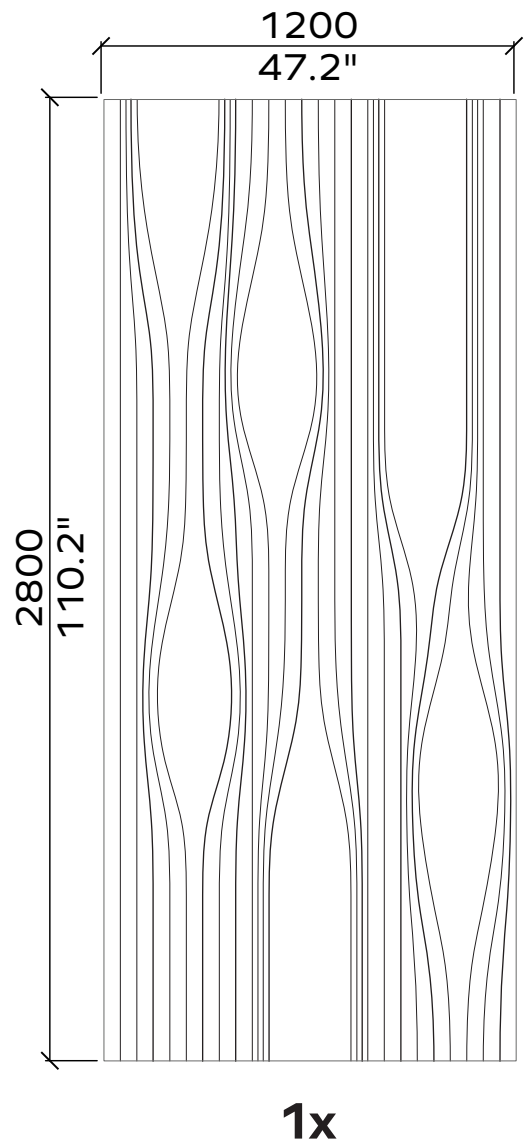

All dimensions are nominal

Stream

Patterns 24mm

01

02

03

04

05