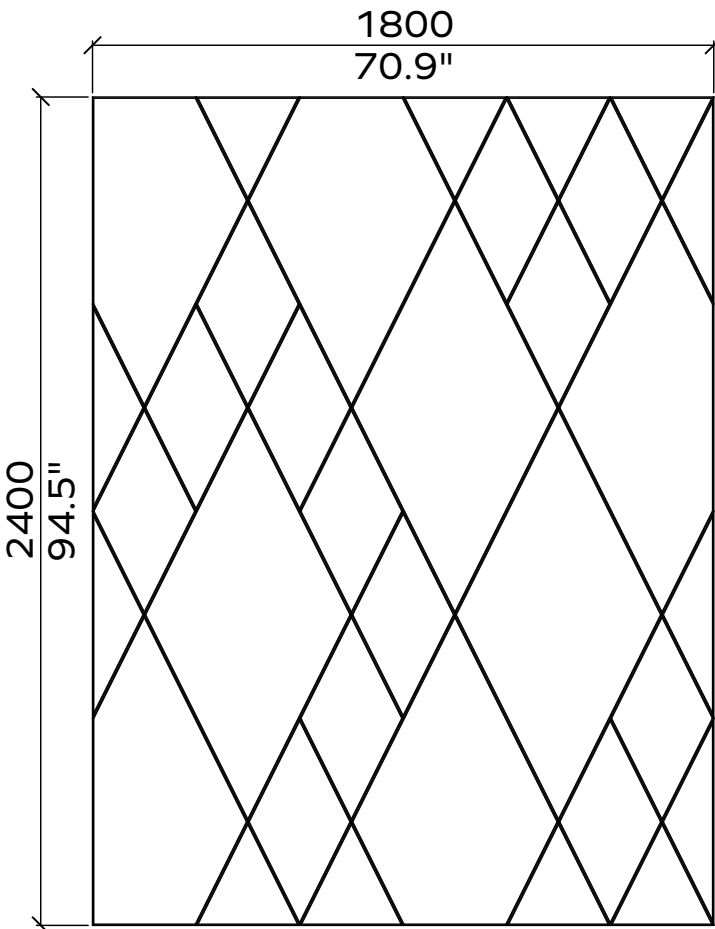

Geometry Information

Prisma 24mm

Applicable articles numbers

732.24.16.000.00 and .01

Scope of delivery

For each 24mm item you will receive a set of 1x PET panels (in the dimensions below)

Applicable articles numbers

These panels are mounted with a concealed attachment system. For other options contact our consultants.

3x

Prisma 12mm

Applicable articles numbers

732.12.16.000.00 and .01

Scope of delivery

For each 12mm item you will receive a set of 1x PET panels (in the dimensions below)

Applicable articles numbers

These panels are mounted with a concealed attachment system. For other options contact our consultants.