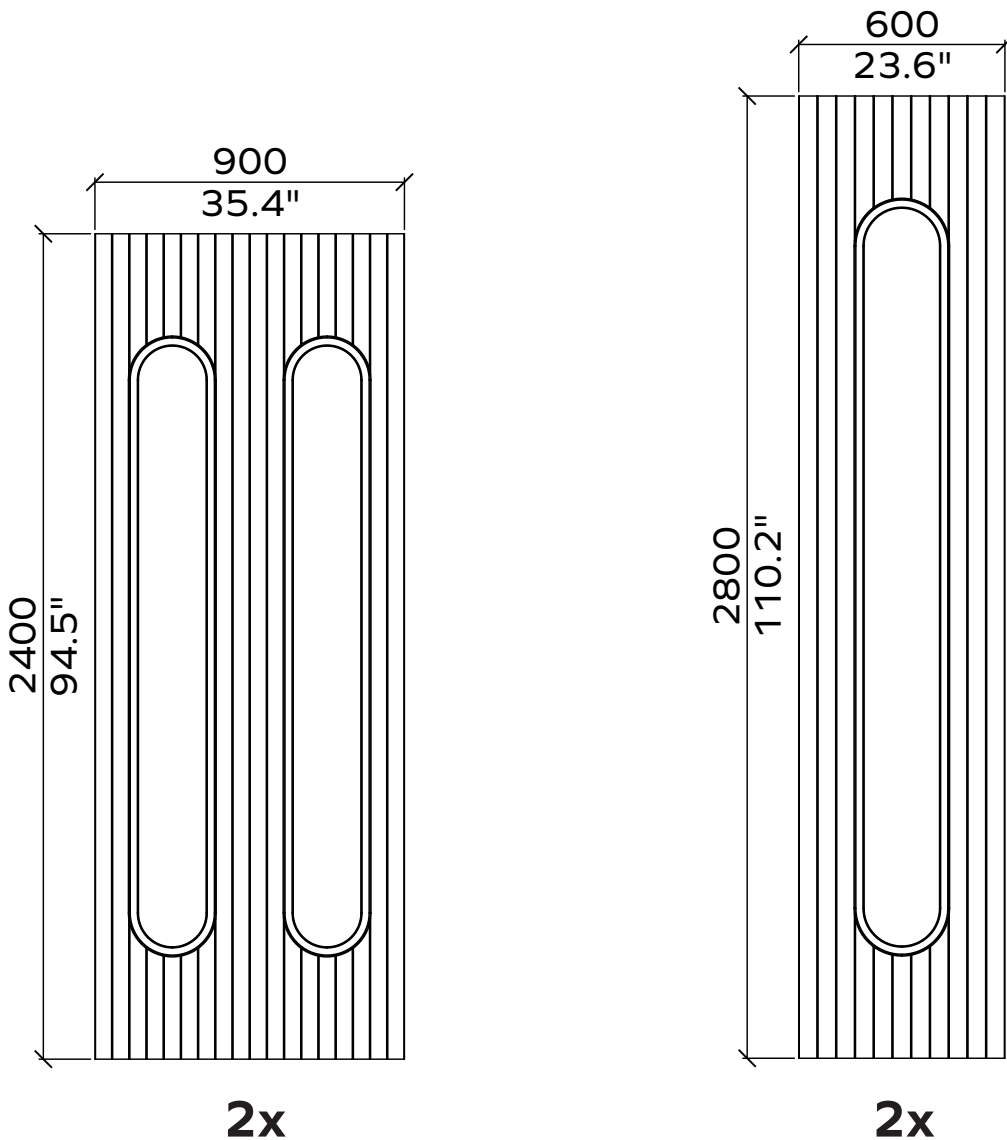

Cottage

Geometry Information

Cottage 24mm

Applicable articles numbers

732.24.24.000.00 and .01

Scope of delivery

For each 24mm item you will receive a set of 1x PET panels (in the dimensions below)

Applicable articles numbers

These panels are mounted with a concealed attachment system. For other options contact our consultants.

Cottage 12mm

Applicable articles numbers

732.12.24.000.00 and .01

Scope of delivery

For each 12mm item you will receive a set of 1x PET panels (in the dimensions below)

Applicable articles numbers

These panels are mounted with a concealed attachment system. For other options contact our consultants.

All dimensions are nominal