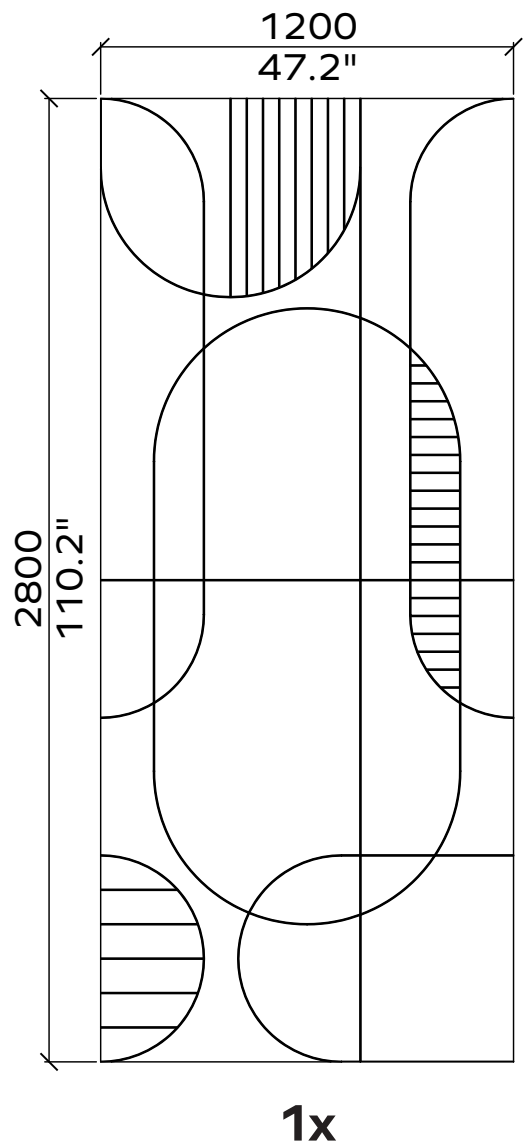

Geometry Information

Vela 24mm

Applicable articles numbers

732.24.28.000.00 and .01

Scope of delivery

For each 24mm item you will receive a set of 1x PET panels (in the dimensions below)

Applicable articles numbers

These panels are mounted with a concealed attachment system. For other options contact our consultants.

Vela 12mm

Applicable articles numbers

732.12.28.000.00 and .01

Scope of delivery

For each 12mm item you will receive a set of 1x PET panels (in the dimensions below)

Applicable articles numbers

These panels are mounted with a concealed attachment system. For other options contact our consultants.

All dimensions are nominal