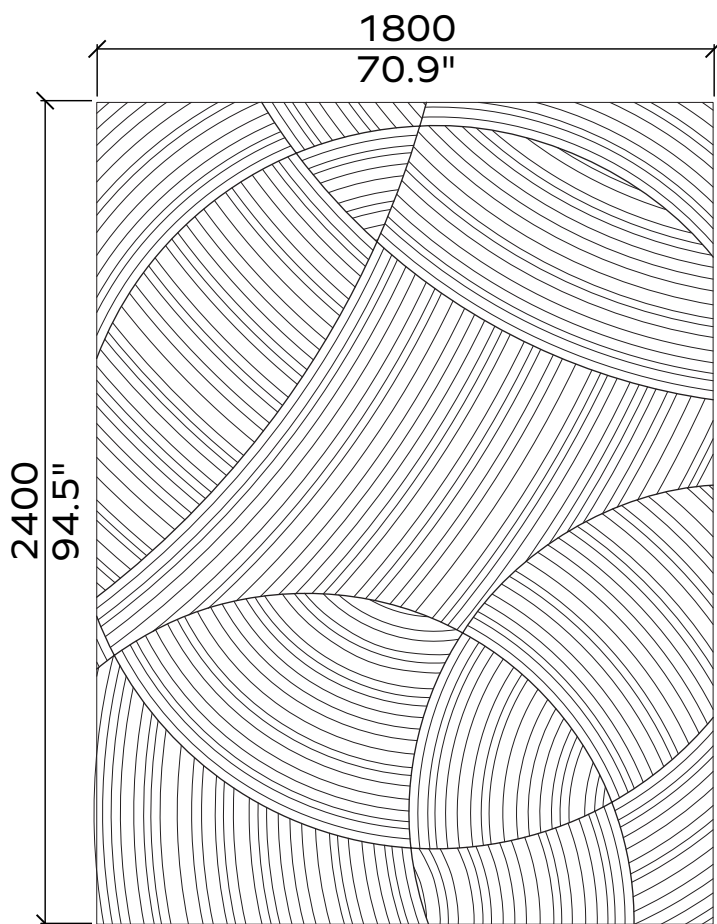

1x

1x

All dimensions are nominal

Tapis

Patterns 24mm

01

02

03