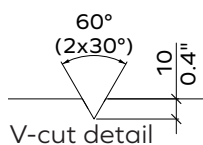

2x

All dimensions are nominal