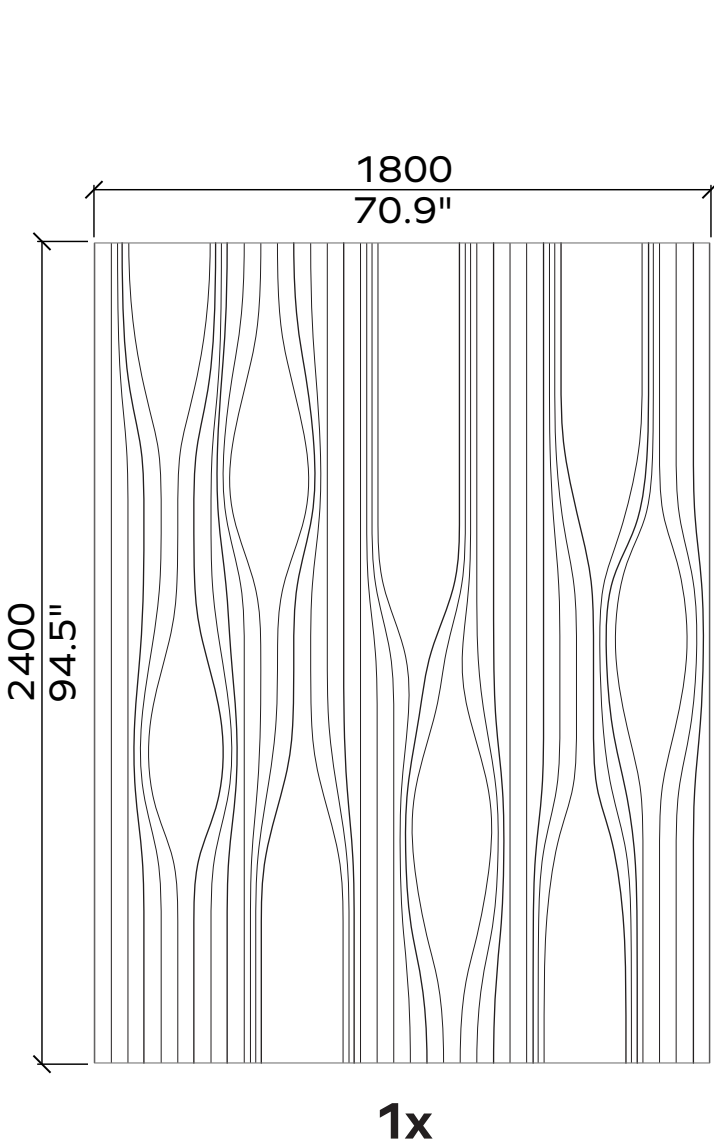

All dimensions are nominal

Stream

Patterns 24mm

01

02

03

04

05