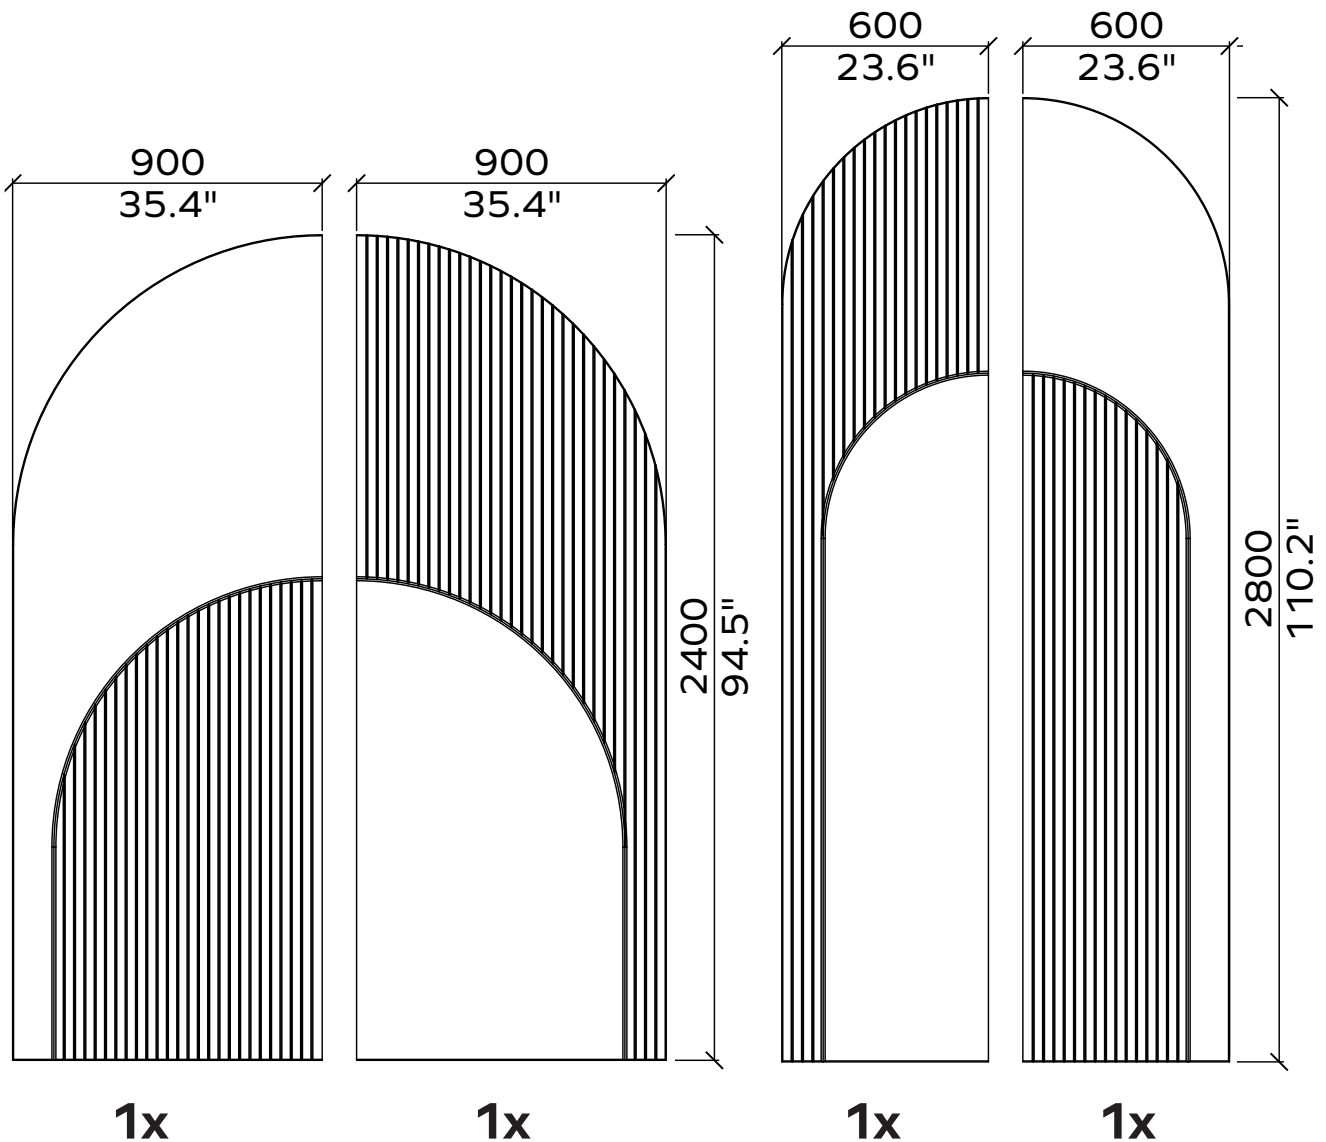

Geometry Information

Fylo 24mm

Applicable articles numbers

732.24.23.000.00 and .01

Scope of delivery

For each 24mm item you will receive a set of 1x PET panels (in the dimensions below)

Applicable articles numbers

These panels are mounted with a concealed attachment system. For other options contact our consultants.

Fylo 12mm

Applicable articles numbers

732.12.23.000.00 and .01

Scope of delivery

For each 12mm item you will receive a set of 1x PET panels (in the dimensions below)

Applicable articles numbers

These panels are mounted with a concealed attachment system. For other options contact our consultants.

All dimensions are nominal