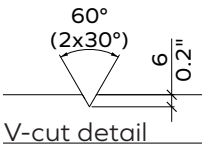

Geometry Information

Prisma 24mm

Applicable articles numbers

732.24.16.000.00 and .01

Scope of delivery

For each 24mm item you will receive a set of 1x PET panels (in the dimensions below)

Applicable articles numbers

These panels are mounted with a concealed attachment system. For other options contact our consultants.

3x

Prisma 12mm

Applicable articles numbers

732.12.16.000.00 and .01

Scope of delivery

For each 12mm item you will receive a set of 1x PET panels (in the dimensions below)

Applicable articles numbers

These panels are mounted with a concealed attachment system. For other options contact our consultants.