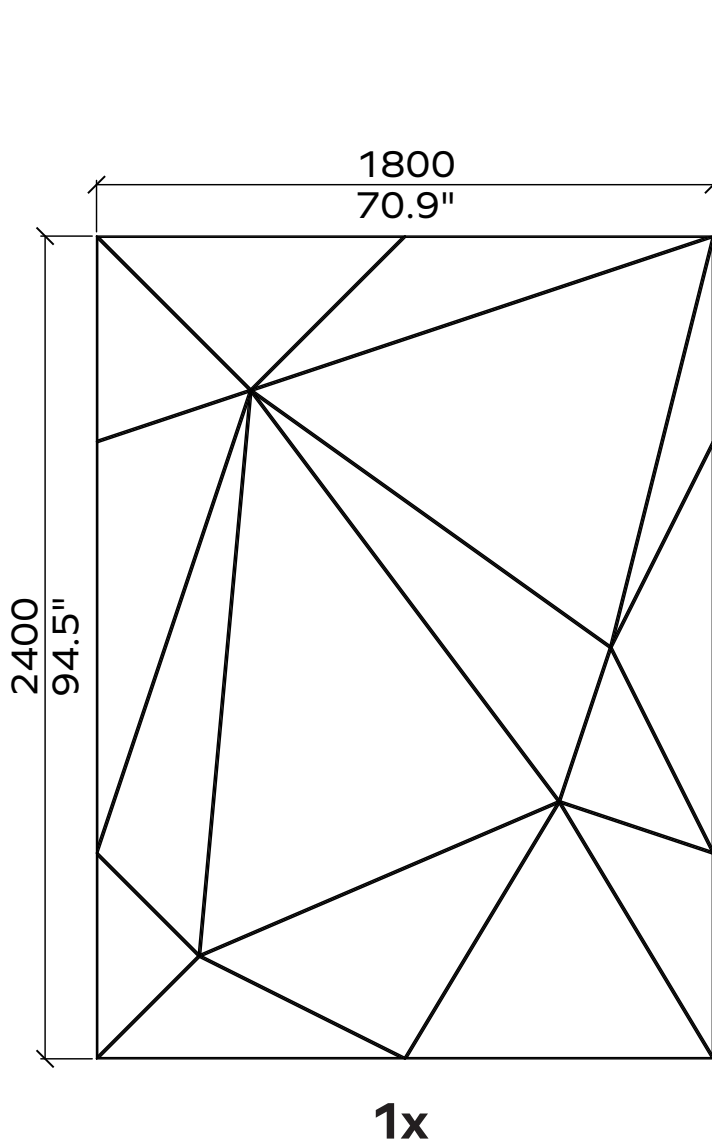

Facet

Geometry Information

Facet 24mm

Applicable articles numbers

732.24.17.000.00 and .01

Scope of delivery

For each 24mm item you will receive a set of 1x PET panels (in the dimensions below)

Applicable articles numbers

These panels are mounted with a concealed attachment system. For other options contact our consultants.

Facet 12mm

Applicable articles numbers

732.12.17.000.00 and .01

Scope of delivery

For each 12mm item you will receive a set of 1x PET panels (in the dimensions below)

Applicable articles numbers

These panels are mounted with a concealed attachment system. For other options contact our consultants.

All dimensions are nominal