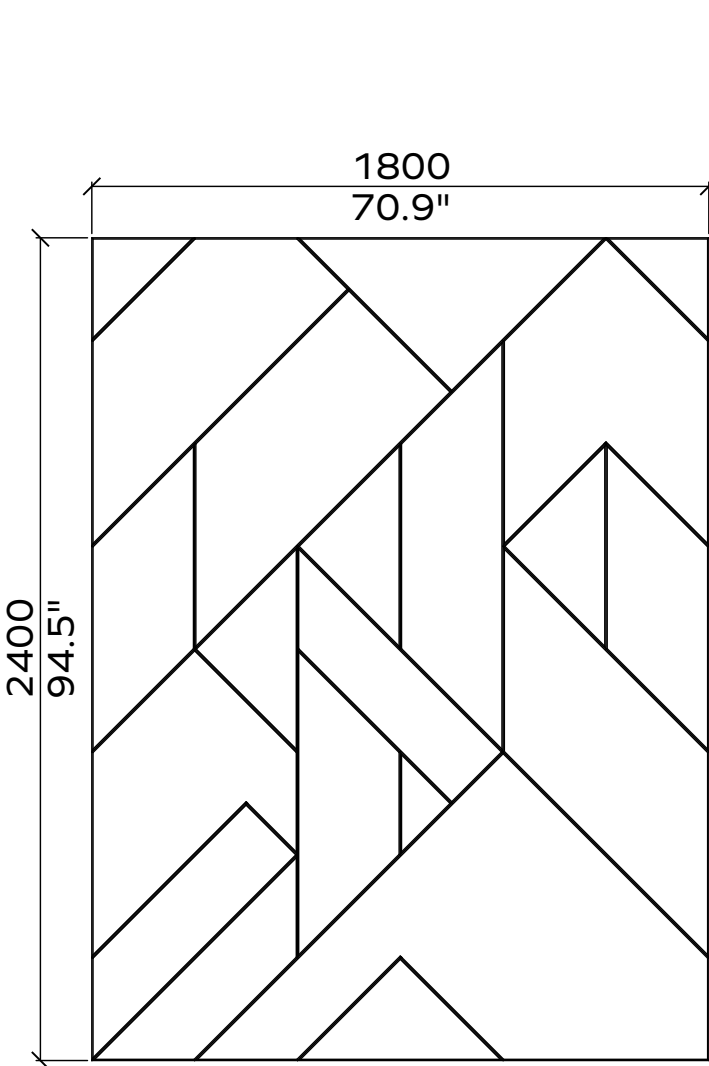

Geometry Information

Maze 24mm

Applicable articles numbers

732.24.18.000.00 and .01

Scope of delivery

For each 24mm item you will receive a set of 1x PET panels (in the dimensions below)

Applicable articles numbers

These panels are mounted with a concealed attachment system. For other options contact our consultants.

Maze 12mm

Applicable articles numbers

732.12.18.000.00 and .01

Scope of delivery

For each 12mm item you will receive a set of 1x PET panels (in the dimensions below)

Applicable articles numbers

These panels are mounted with a concealed attachment system. For other options contact our consultants.

1x