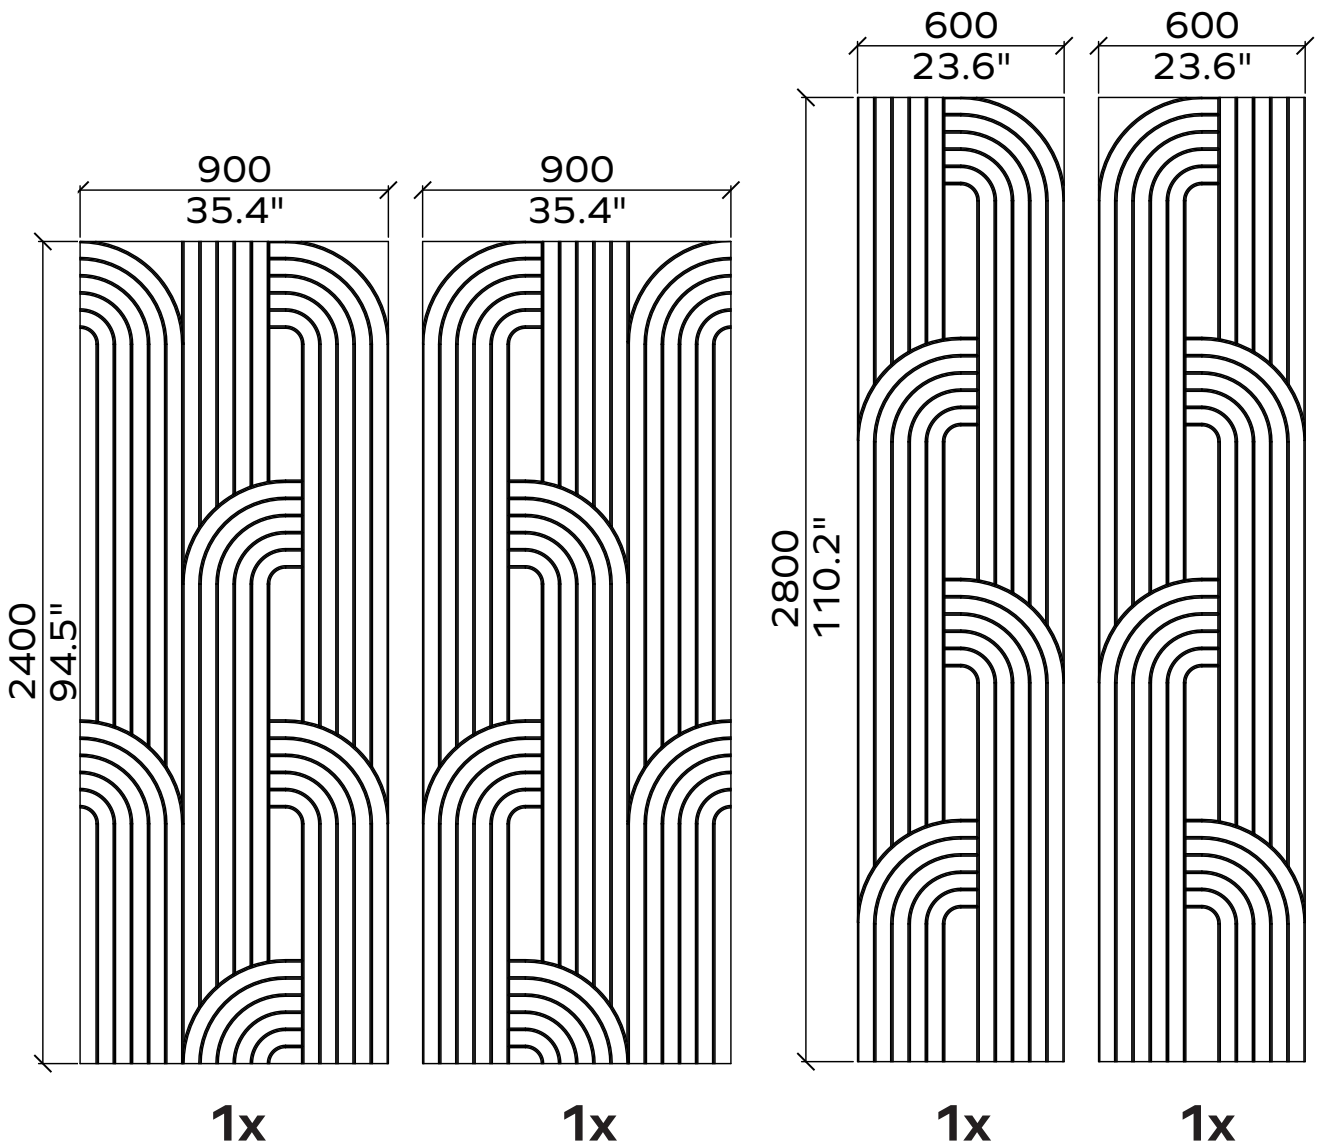

Fon

Geometry Information

Fon 24mm

Applicable articles numbers

732.24.25.000.00 and .01

Scope of delivery

For each 24mm item you will receive a set of 1x PET panels (in the dimensions below)

Applicable articles numbers

These panels are mounted with a concealed attachment system. For other options contact our consultants.

Fon 12mm

Applicable articles numbers

732.12.25.000.00 and .01

Scope of delivery

For each 12mm item you will receive a set of 1x PET panels (in the dimensions below)

Applicable articles numbers

These panels are mounted with a concealed attachment system. For other options contact our consultants.

All dimensions are nominal