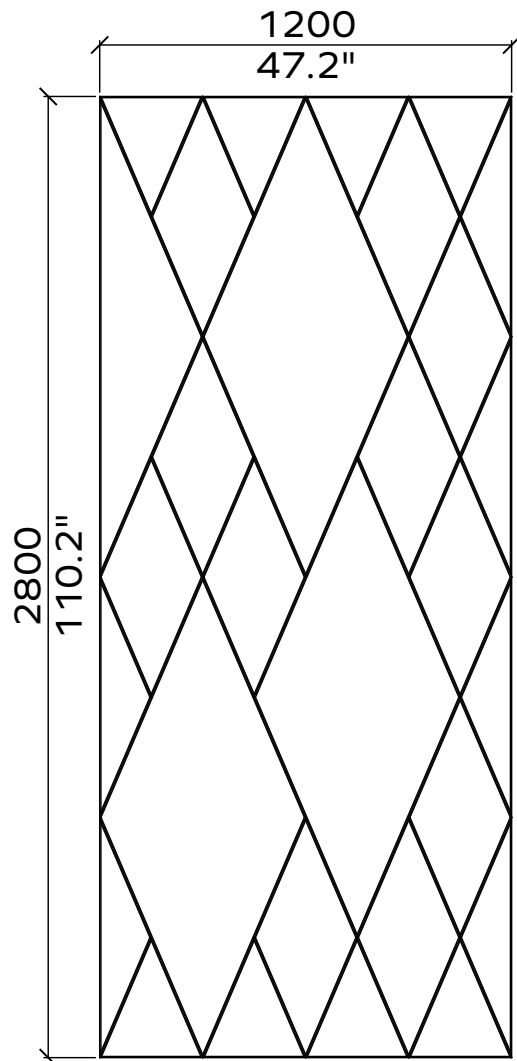

2x

All dimensions are nominal