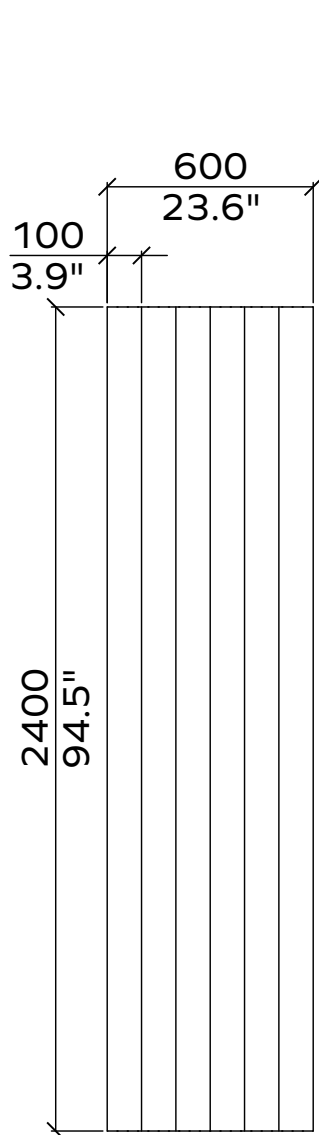

Vertigo Wide

Geometry Information

Vertigo Wide 24mm

Applicable articles numbers

732.24.13.000.10 and .11

Scope of delivery

For each 24mm item you will receive a set of 3x PET panels (in the dimensions below)

Applicable articles numbers

These panels are mounted with a concealed attachment system. For other options contact our consultants.

Vertigo Wide 12mm

Applicable articles numbers

732.12.14.000.10 and .11

Scope of delivery

For each 12mm item you will receive a set of 2x PET panels (in the dimensions below)

Applicable articles numbers

These panels are mounted with a concealed attachment system. For other options contact our consultants.

3x