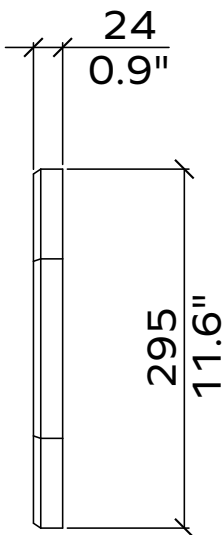

731.24.10-30.000.00 and .01

731.12.10-30.000.00 and .01

Total Dimensions³	24mm / 12 mm	0.9" / 0.5"
Height	2400mm / 2800mm	95" / 110"
Width	1800mm / 1200mm	71" / 47"

Material

Wall Covering 100% PET (60% post-consumer) in 36 colors

All dimensions are nominal

Hexagon

Custom solutions available

Geometry Information

Hexagon 24mm

Applicable articles numbers

731.24.20.000.00 and .01

Scope of delivery

Hexagon 12mm

Applicable articles numbers

731.12.20.000.00 and .01

Scope of delivery

For each 12mm item you will receive a set of 48x PET panels (in the dimensions below)

Applicable articles numbers

These panels are mounted with a concealed attachment system. For other options contact our consultants.

65x

48x

All dimensions are nominal

Flow

Geometry Information

Flow 24mm

Applicable articles numbers

732.24.11.000.00 and .01