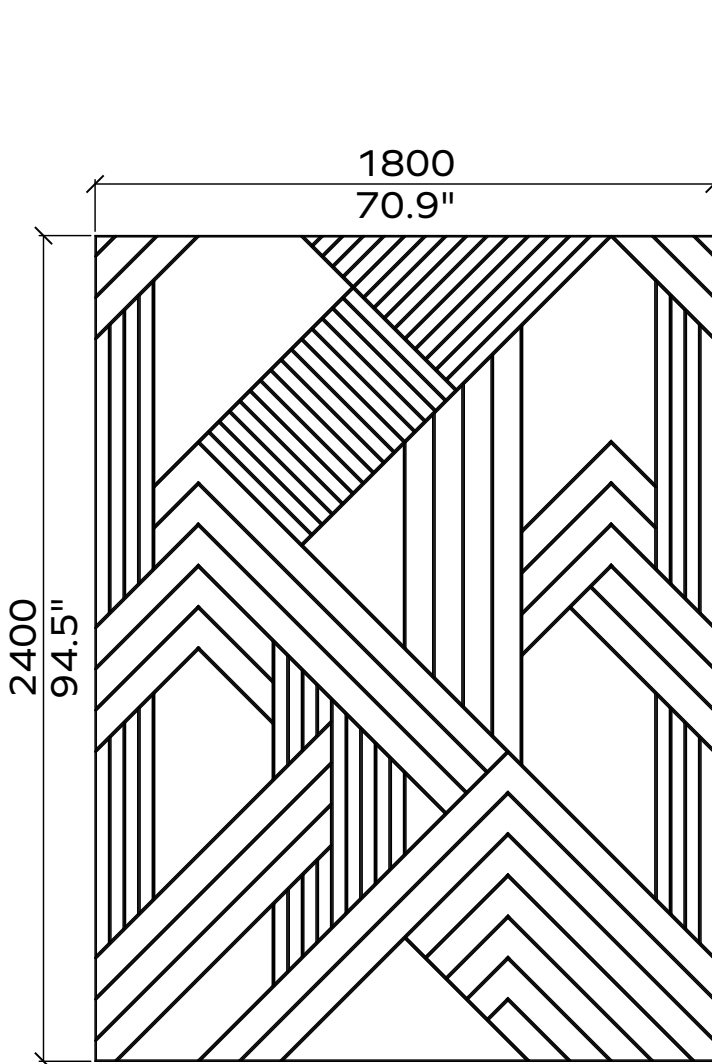

Geometry Information

Gatsby 24mm

Applicable articles numbers

732.24.19.000.00 and .01

Scope of delivery

For each 24mm item you will receive a set of 1x PET panels (in the dimensions below)

Applicable articles numbers

These panels are mounted with a concealed attachment system. For other options contact our consultants.

Gatsby 12mm

Applicable articles numbers

732.12.19.000.00 and .01

Scope of delivery

For each 12mm item you will receive a set of 1x PET panels (in the dimensions below)

Applicable articles numbers

These panels are mounted with a concealed attachment system. For other options contact our consultants.

1x