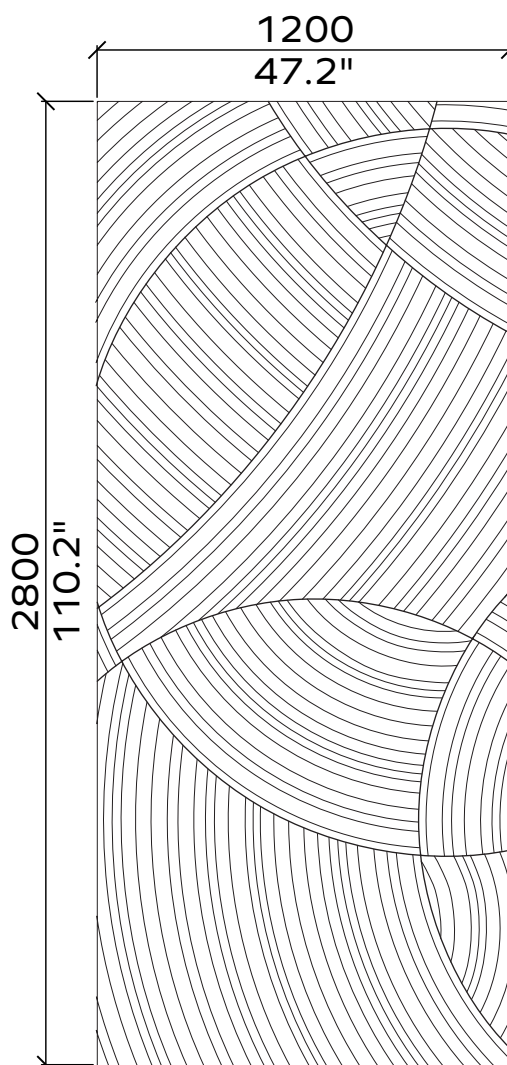

1x

1x

All dimensions are nominal

Tapis

Patterns 24mm

01

02

03