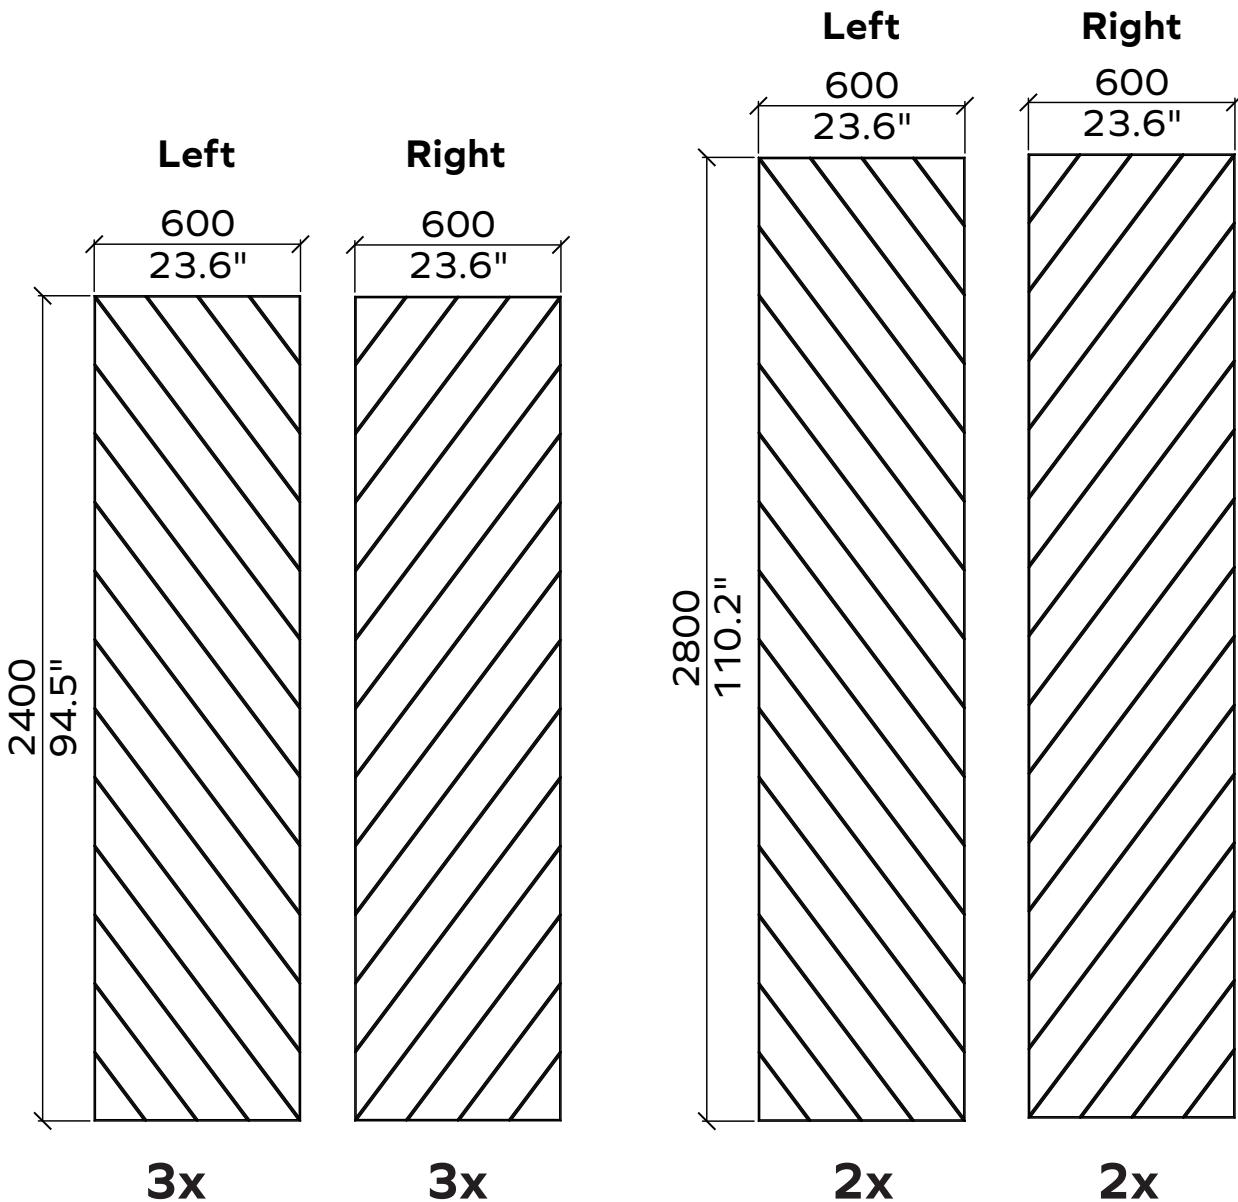

Fishbone

Geometry Information

Fishbone 24mm

Applicable articles numbers

731.24.15/16.000.00 and .01 (RIGHT/ LEFT)

Scope of delivery

For each 24mm item you will receive a set of 3x PET panels (in the dimensions below)

Applicable articles numbers

These panels are mounted with a concealed attachment system. For other options contact our consultants.

Fishbone 12mm

Applicable articles numbers

731.12.15/16.000.00 and .01 (RIGHT/ LEFT)

Scope of delivery

For each 12mm item you will receive a set of 2x PET panels (in the dimensions below)

Applicable articles numbers

These panels are mounted with a concealed attachment system. For other options contact our consultants.

All dimensions are nominal