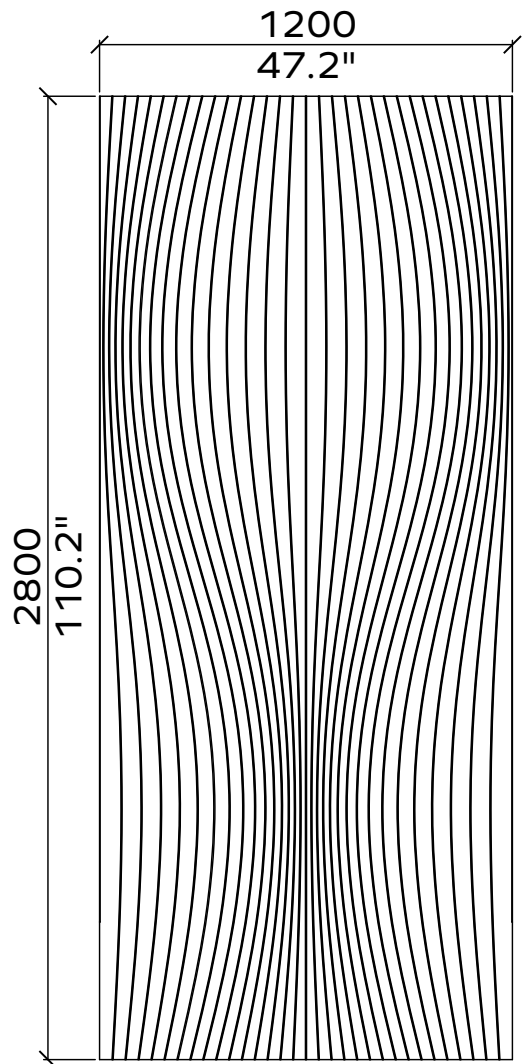

1x

All dimensions are nominal