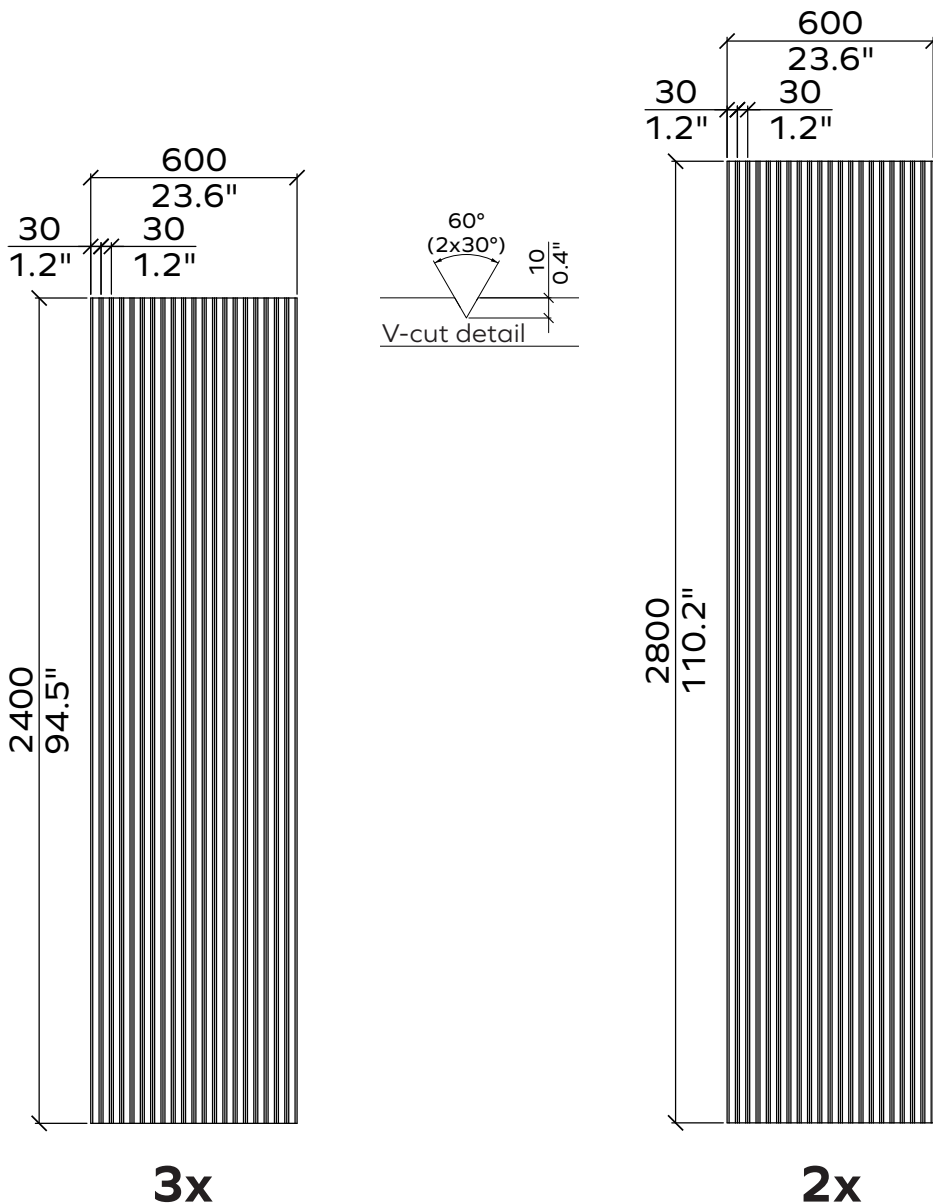

Geometry Information

Vertigo 24mm

Applicable articles numbers

732.24.13.000.00 and .01

Scope of delivery

For each 24mm item you will receive a set of 3x PET panels (in the dimensions below)

Applicable articles numbers

These panels are mounted with a concealed attachment system. For other options contact our consultants.

Vertigo 12mm

Applicable articles numbers

732.12.13.000.00 and .01

Scope of delivery

For each 12mm item you will receive a set of 2x PET panels (in the dimensions below)

Applicable articles numbers

These panels are mounted with a concealed attachment system. For other options contact our consultants.

All dimensions are nominal