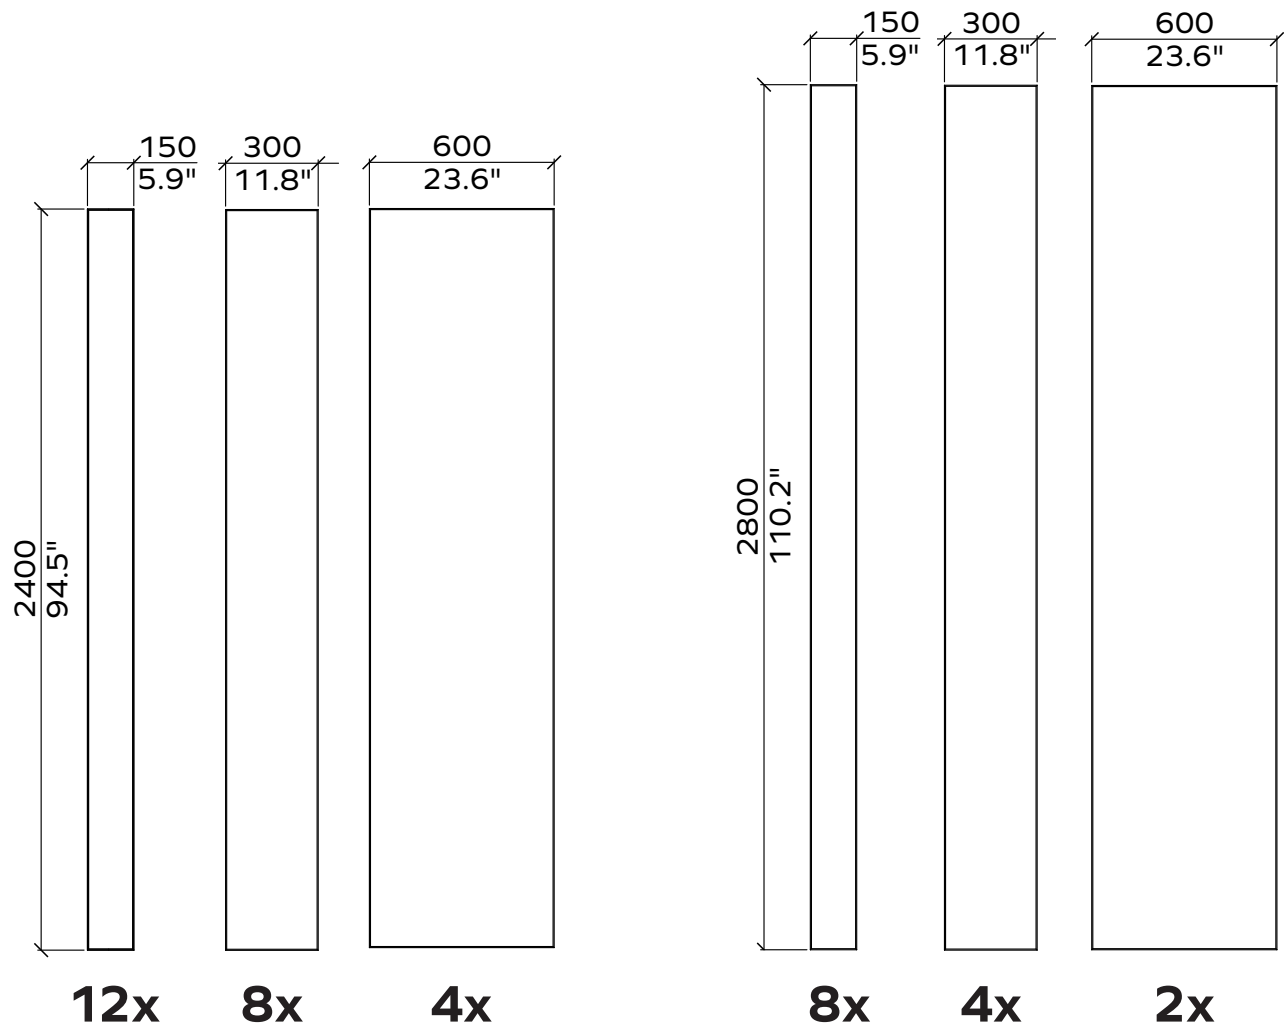

Geometry Information

Tabula 24mm

Applicable articles numbers

731.24.10.000.00 and .01
731.24.11.000.00 and .01
731.24.11.000.00 and .01

Scope of delivery

For each 24mm item you will receive a set PET panels (in the dimensions below).

Applicable articles numbers

These panels are mounted with a concealed attachment system. For other options contact our consultants.

Tabula 12mm

Applicable articles numbers

731.12.10.000.00 and .01
731.12.11.000.00 and .01
731.12.12.000.00 and .01

Scope of delivery

For each 12mm item you will receive a set of PET panels (in the dimensions below).

Applicable articles numbers

These panels are mounted with a concealed attachment system. For other options contact our consultants.