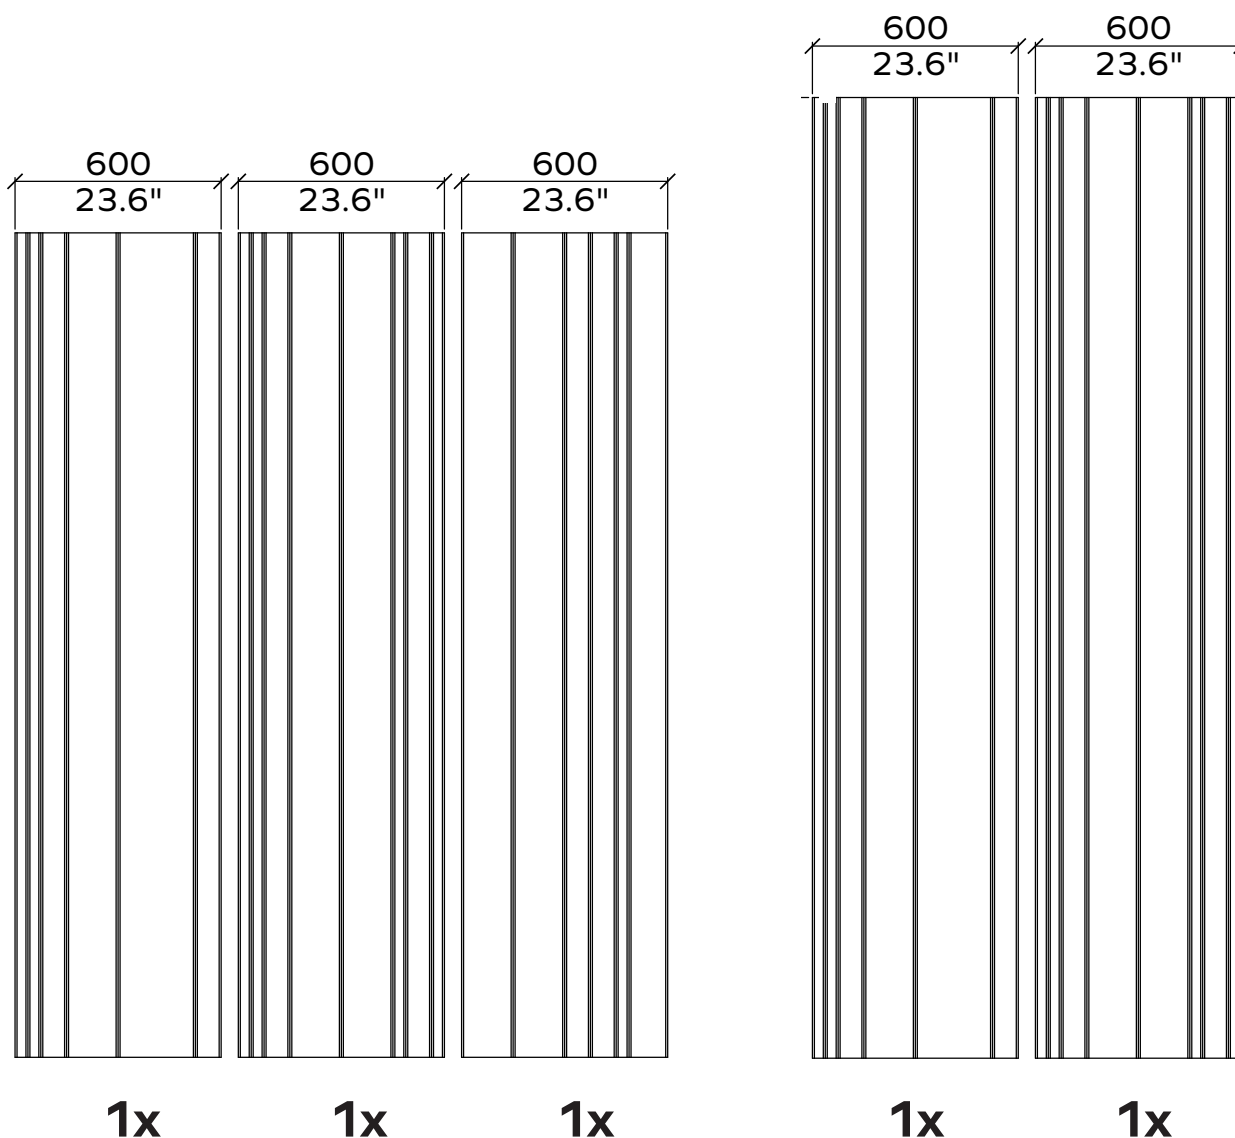

Vertigo Irregular

Geometry Information

Custom solutions available

Vertigo Irregular 24mm

Applicable articles numbers

732.24.15.000.00 and .01

Scope of delivery

For each 24mm item you will receive a set of 3x PET panels (in the dimensions below)

Applicable articles numbers

These panels are mounted with a concealed attachment system. For other options contact our consultants.

Vertigo Irregular 12mm

Applicable articles numbers

732.12.15.000.00 and .01

Scope of delivery

For each 12mm item you will receive a set of 2x PET panels (in the dimensions below)

Applicable articles numbers

These panels are mounted with a concealed attachment system. For other options contact our consultants.

All dimensions are nominal