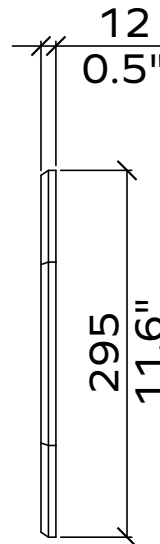

All dimensions are nominal

Hexagon

Custom solutions available

Geometry Information

Hexagon 24mm

Applicable articles numbers

731.24.20.000.00 and .01

Scope of delivery

65x

48x

All dimensions are nominal

Flow

Geometry Information

Flow 24mm

Applicable articles numbers

732.24.11.000.00 and .01