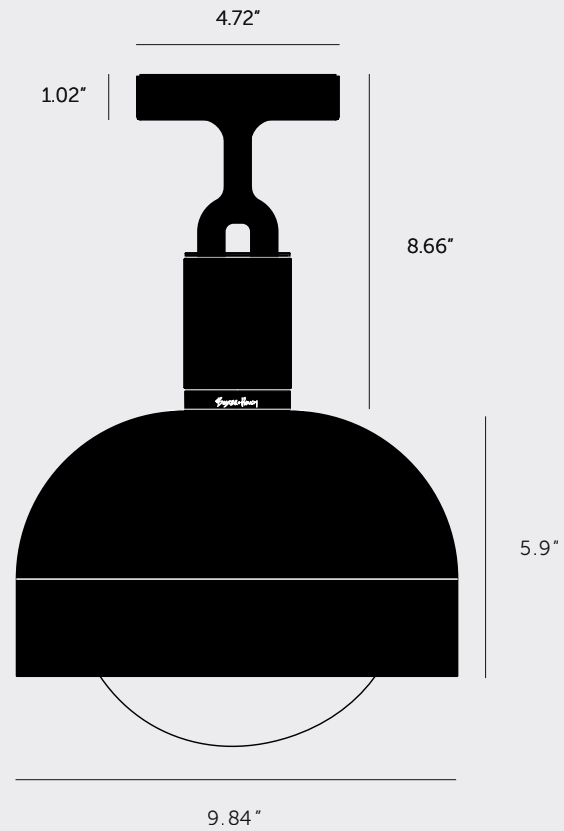

BUSTER+PUNCH
LONDON

[product.

**FORKED CEILING /
SHADE / GLOBE**

[type. **CEILING LIGHT.**]

[detail. **FORKED.**]

[process. **ROUGH-CAST.**]

[region. **NORTH AMERICA.**]

A ceiling light made from cast and machined metal, featuring our signature diamond-cut linear knurl pattern and fork detailing, refined by hand. Its shade is made from hand-spun metal and it comes with a handblown glass globe.

[size. **MEDIUM.**]

[info. **MEASUREMENTS.**]

[info. **SPECIFICATIONS.**]

Ceiling light

1x solid metal lamp holder

E26 / 110-120 VAC / 60HZ

Max 7W

Bulb included

[size. **LARGE.**]

[info. **MEASUREMENTS.**]

[info. **SPECIFICATIONS.**]

Ceiling light

1 x solid metal lamp holder

E26 / 110-120 VAC / 60HZ

Max 7W

Bulb included