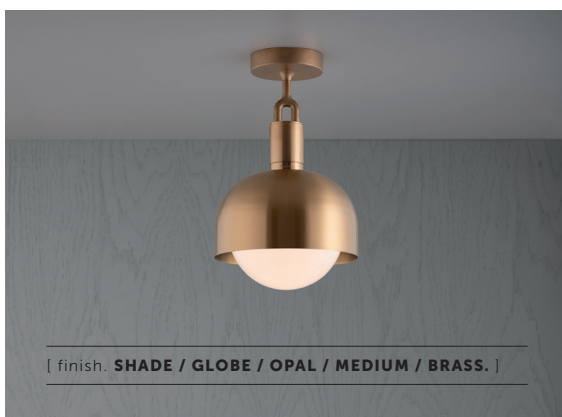

BUSTER+PUNCH
LONDON

[product.

**FORKED CEILING /
SHADE / GLOBE**

[type. **CEILING LIGHT.**]

[detail. **FORKED.**]

[process. **ROUGH-CAST.**]

[region. **NORTH AMERICA.**]

A ceiling light made from cast and machined metal, featuring our signature diamond-cut linear knurl pattern and fork detailing, refined by hand. Its shade is made from hand-spun metal and it comes with a handblown glass globe.

[size. **MEDIUM.**]

[info. **MEASUREMENTS.**]

[info. **SPECIFICATIONS.**]

Ceiling light

1x solid metal lamp holder

E26 / 110-120 VAC / 60HZ

Max 7W

Bulb included

cULus Listed SBLED

1x solid metal light shade

1x hand-blown glass globe

E26 compatible

[info. **FINISH & SKU NUMBERS.**]

[finish.]

[SKU.]

	Steel / Opal	NFC-853209
	Burnt Steel / Opal	NFC-893229
	Brass / Opal	NFC-813199
	Gun Metal / Opal	NFC-863219
	Steel / Smoked	NFC-853210
	Burnt Steel / Smoked	NFC-893230
	Brass / Smoked	NFC-813200
	Gun Metal / Smoked	NFC-863220

cULus Listed SBLED

1x solid metal light shade

1x hand-blown glass globe

E26 compatible

[info. **FINISH & SKU NUMBERS.**]

[finish.]

[SKU.]

	Steel / Opal	NFC-853211
	Burnt Steel / Opal	NFC-893231
	Brass / Opal	NFC-813201
	Gun Metal / Opal	NFC-853212
	Steel / Smoked	NFC-863221
	Burnt Steel / Smoked	NFC-893232
	Brass / Smoked	NFC-813202
	Gun Metal / Smoked	NFC-863222