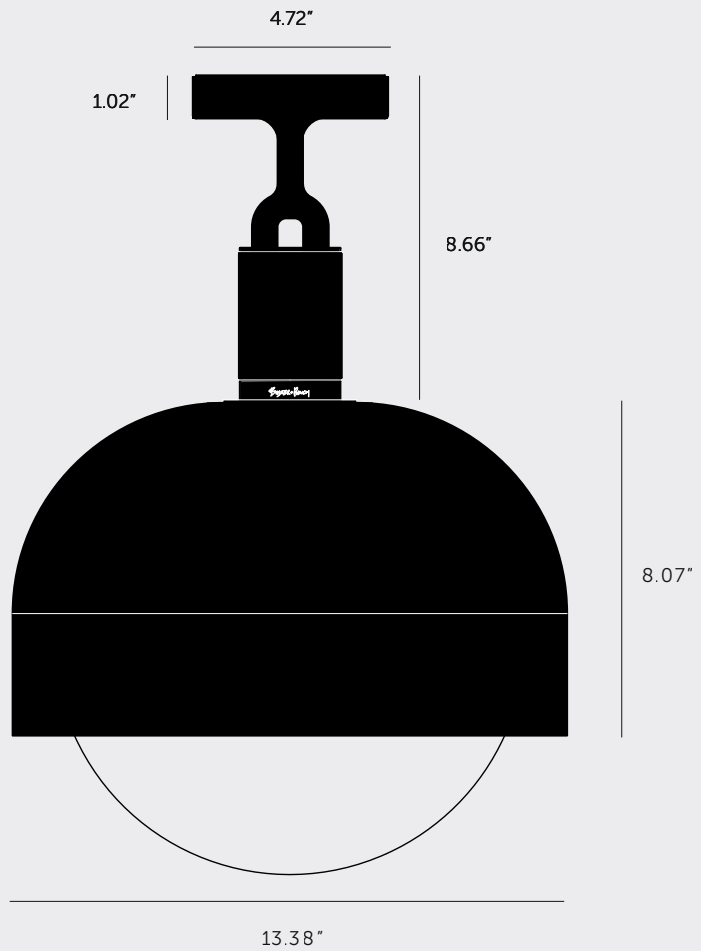

BUSTER+PUNCH
LONDON

[product.

**FORKED CEILING /
SHADE / GLOBE**

[type. **CEILING LIGHT.**]

[detail. **FORKED.**]

[process. **ROUGH-CAST.**]

[region. **NORTH AMERICA.**]

A ceiling light made from cast and machined metal, featuring our signature diamond-cut linear knurl pattern and fork detailing, refined by hand. Its shade is made from hand-spun metal and it comes with a handblown glass globe.

[size. **MEDIUM.**]

[info. **MEASUREMENTS.**]

[info. **SPECIFICATIONS.**]

Ceiling light

1x solid metal lamp holder

E26 / 110-120 VAC / 60HZ

Max 7W

Bulb included

[size. **LARGE.**]

[info. **MEASUREMENTS.**]

[info. **SPECIFICATIONS.**]

Ceiling light

1 x solid metal lamp holder

E26 / 110-120 VAC / 60HZ

Max 7W

Bulb included