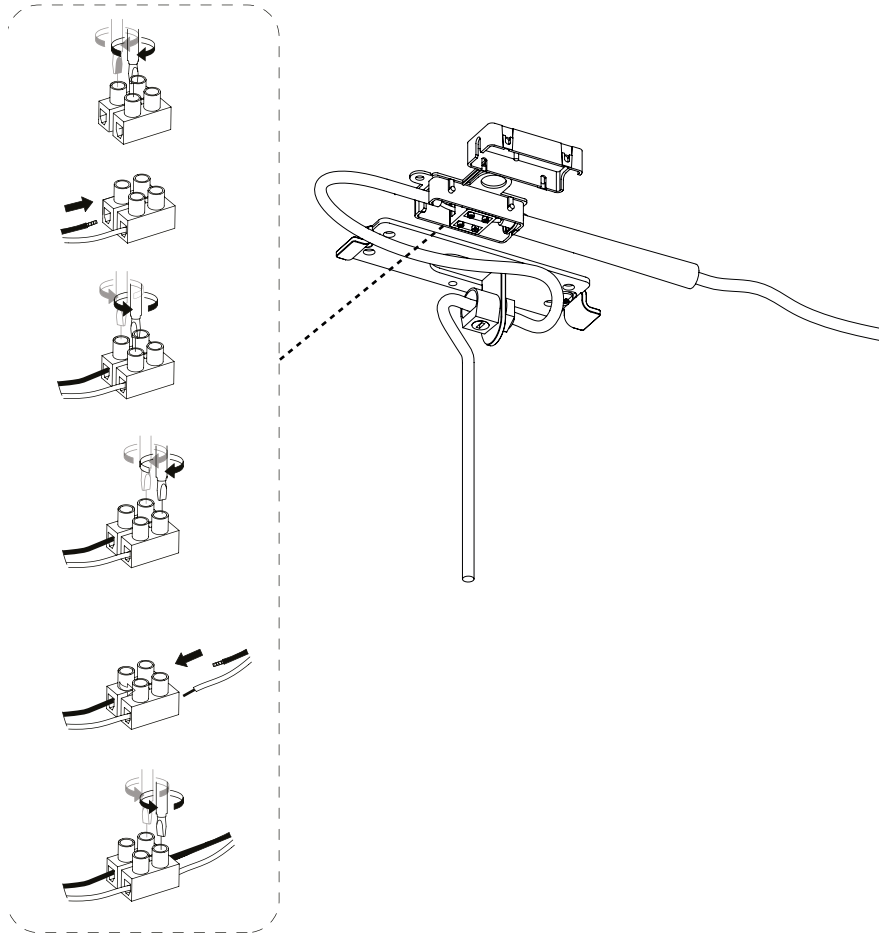

感谢您购买由 Arthur Umanoff 设计的 UMANOFF
PENDANT 吊灯, 希望您会喜欢此产品, 并依照这份说明
以确保正确安装产品。

为了您的安全, 在使用产品之前, 请您仔细阅读本产品说
明书。

1 x Lamp

Note

Contact a qualified electrician if you experience any issues during installation.
The external cable cannot be replaced. If damaged, it must be replaced only by the
manufacturer, their service agent or another qualified individual.

回收处理方式

此产品使用寿命结束时，将此灯丢弃在正确的垃圾箱或回收站。请勿作为生活垃圾丢弃。查询您的地方当局所提供有关如何处置它的方式及更多信息。2005年欧盟废弃电子电机设备指令(WEEE) 鼓励回收该物品。

Important Information

Due to the wide diversity of wall or partition types, we cannot provide you with suitable attachment fixtures. To determine which attachment fixtures to use, you will need to identify the type of wall to which you will be fixing this product. Here are some examples of attachment fixtures recommended for:

重要资讯

由于墙面类型的多样性，我们无法为您提供合适的固定装置配件。为了确定您要使用的固定装置配件，您需要确定安装此产品的墙面类型。以下是一些参考示意图：

Blind Walls

"Fischer" Nylon plug

Metal wall plug

Studded Walls

Nylon winged plug

Metal expansion plug

"Molly" plug

Umanoff pendant CE
Socket E27 Max 40 W
Bulb not included

Umanoff pendant US
Socket E26 Max 40 W
Bulb not included

Umanoff pendant CN
Socket E27 Max 40 W
Bulb not included

2

3

4

1