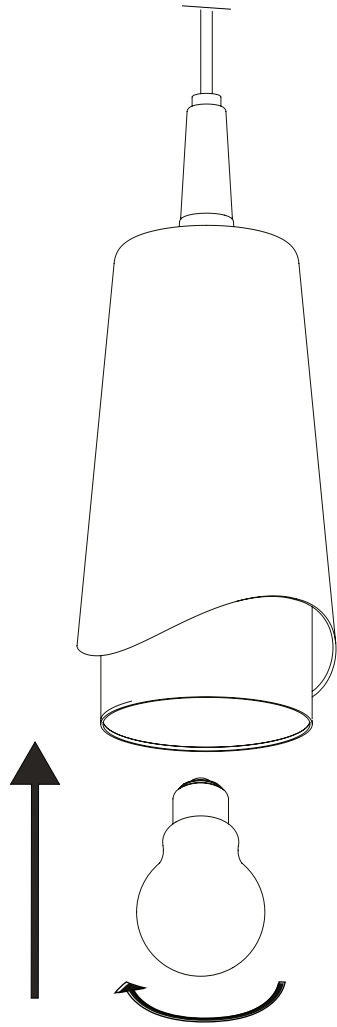

感谢您购买由 Arthur Umanoff 设计的 UMANOFF
PENDANT 吊灯, 希望您会喜欢此产品, 并依照这份说明
以确保正确安装产品。

为了您的安全, 在使用产品之前, 请您仔细阅读本产品说
明书。

1 x Lamp

Note

Contact a qualified electrician if you experience any issues during installation.
The external cable cannot be replaced. If damaged, it must be replaced only by the
manufacturer, their service agent or another qualified individual.

回收处理方式

此产品使用寿命结束时，将此灯丢弃在正确的垃圾箱或回收站。请勿作为生活垃圾丢弃。查询您的地方当局所提供有关如何处置它的方式及更多信息。2005年欧盟废弃电子电机设备指令(WEEE) 鼓励回收该物品。

Important Information

Due to the wide diversity of wall or partition types, we cannot provide you with suitable attachment fixtures. To determine which attachment fixtures to use, you will need to identify the type of wall to which you will be fixing this product. Here are some examples of attachment fixtures recommended for:

重要资讯

由于墙面类型的多样性，我们无法为您提供合适的固定装置配件。为了确定您要使用的固定装置配件，您需要确定安装此产品的墙面类型。以下是一些参考示意图：

Blind Walls

"Fischer" Nylon plug

Metal wall plug

Studded Walls

Nylon winged plug

Metal expansion plug

"Molly" plug

Umanoff pendant CE
Socket E27 Max 40 W
Bulb not included

Umanoff pendant US
Socket E26 Max 40 W
Bulb not included

Umanoff pendant CN
Socket E27 Max 40 W
Bulb not included

2

3

4

1