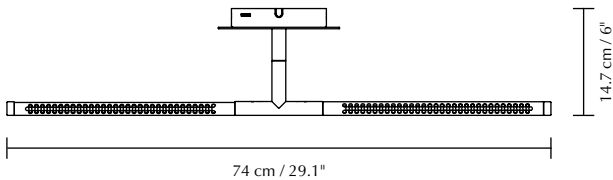

Colour variations

plated brass

UMAGE