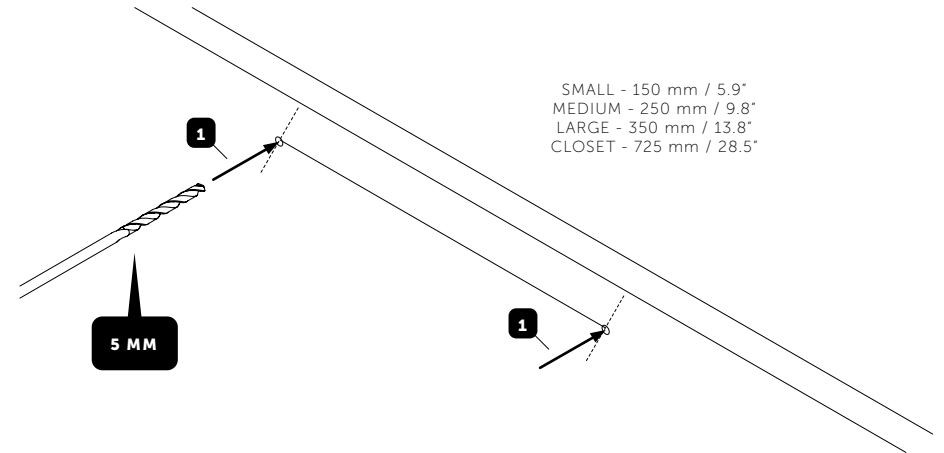

CONTENTS

x 2

x 2

BUSTERANDPUNCH.COM

1