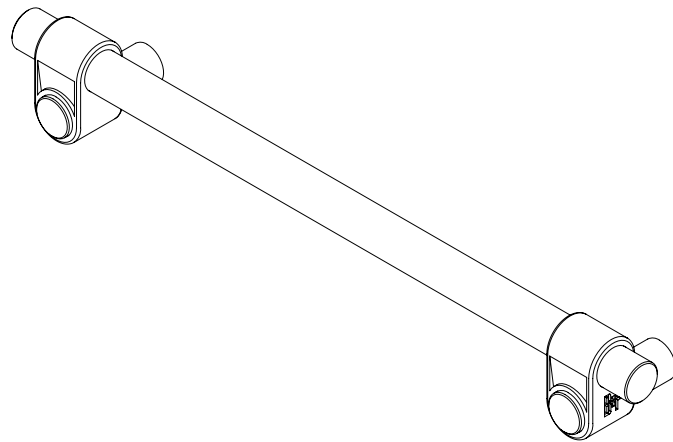

BUSTER+PUNCH

LONDON

PULL BAR / CAST
SMALL / MEDIUM / LARGE

+

CLOSET BAR / CAST

INSTRUCTION MANUAL

CONTENTS

x 2