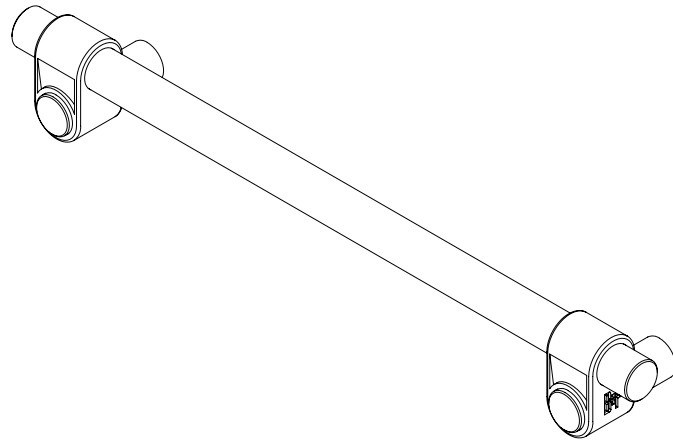

BUSTER+PUNCH

LONDON

PULL BAR / CAST
SMALL / MEDIUM / LARGE

INSTRUCTION MANUAL

CONTENTS

x 2

x 2

BUSTERANDPUNCH.COM