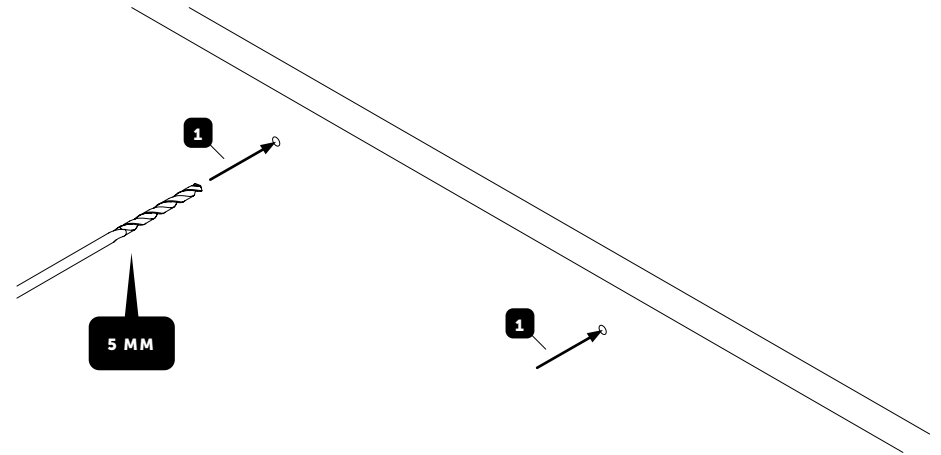

CONTENTS

x 2

x 2

BUSTERANDPUNCH.COM

1