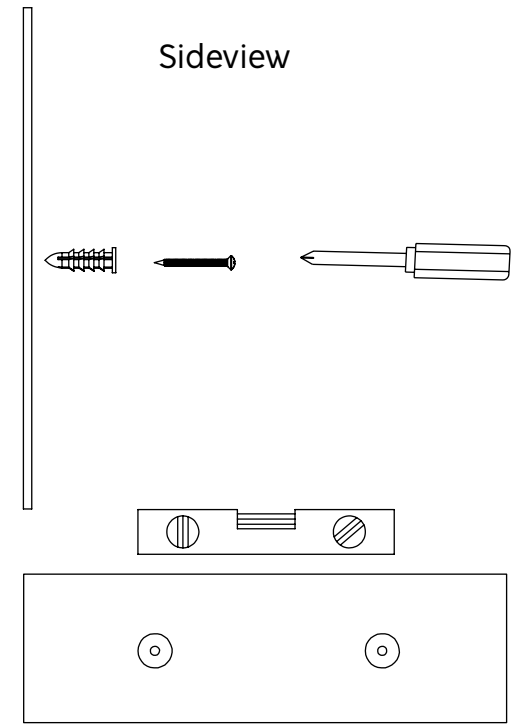

Medium Shelf Max load 3 kg

Large Shelf Max load 5 kg

CARE AND MAINTENANCE

Please see care instructions on www.menuspace.com

1

2

3