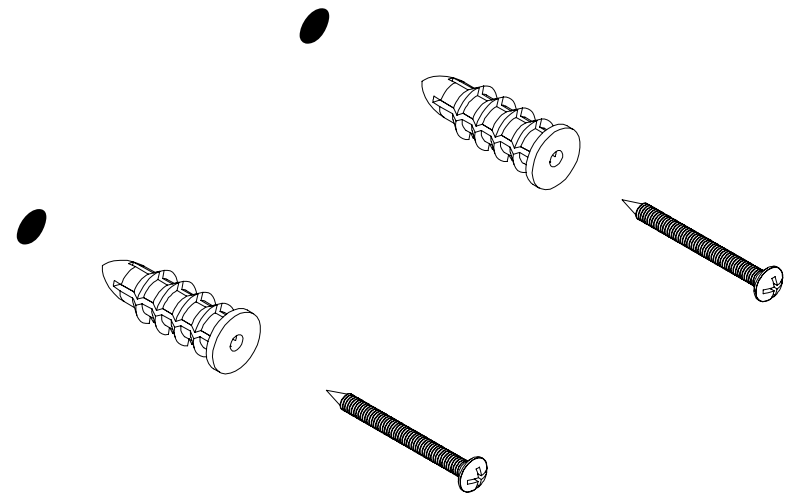

Medium Shelf Max load 3 kg

Large Shelf Max load 5 kg

CARE AND MAINTENANCE

Please see care instructions on www.menuspace.com

1

2

3