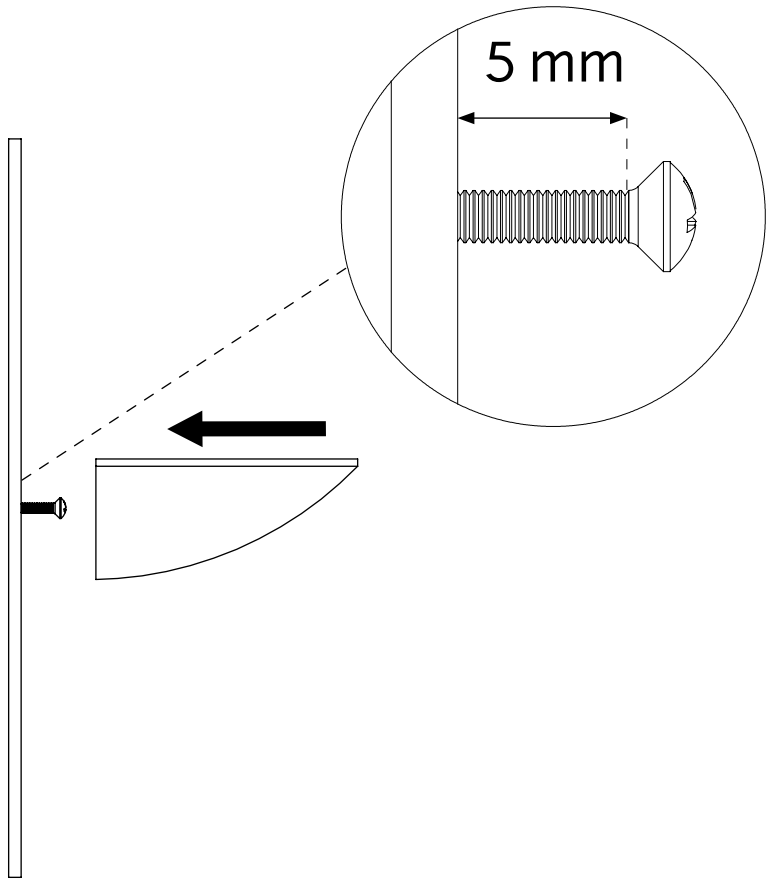

Medium Shelf Max load 3 kg

Large Shelf Max load 5 kg

CARE AND MAINTENANCE

Please see care instructions on www.menuspace.com

1

2

3