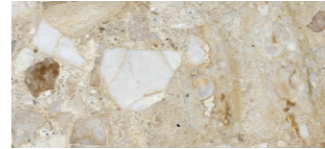

# Audo

COPENHAGEN

PLINTH SHELF  
Designed by *Norm Architects*

PLINTH SHELF  
 Designed by *Norm Architects*

The minimalist profile of the Plinth Shelf is shaped from Grey Kendzo, a rich, brilliant white veined marble, carefully selected for its inherent beauty and light-reflecting qualities. Equal parts elegant and purposeful, the 60 cm long shelf can be attached horizontally to a wall for use as a display ledge or bookshelf, or vertically as a wall-mounted podium on which to showcase a favourite object.

PRODUCT OPTIONS

*Marble shelf*

GREY KENDZO MARBLE

KUNIS BRECCIA STONE

PRODUCT TYPE  
Shelf

COLLI  
1

ENVIRONMENT  
Indoor

DIMENSIONS  
 H: 10 cm / 3,9"  
 W: 60 cm / 23,6"  
 D: 12 cm / 4,7"

PRODUCTION PROCESS  
 CNC cut marble plates glued together on a CNC cut plywood inner construction.

Being composed of a natural material, each product is unique and the surface may nuance compared to the images.

TECHNICAL SPECIFICATIONS

COLOUR  
 Grey Kendzo marble  
 Kunis Breccia stone

MATERIALS  
 Grey Kendzo marble, Kunis Breccia Stone and plywood.

WEIGHT  
 3,5 kg / 7,72 lb

TEST  
 N/A

CERTIFICATIONS  
 TSCA title IV compliant