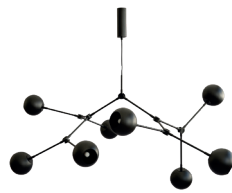

DROP CHANDELIER GLOBE The Drop Chandelier Globe introduces a captivating twist to its iconic design with the introduction of a sleek, globe-shaped metal lampshade. Named after its lampshade, Drop Chandelier Globe is an ode to 80's geometric designs, emphasizing clean lines and a mesmerizing Chrome or Burned Black finish that effortlessly melds with any interior decor, while subtly reflecting its surroundings. Designed to captivate both the eye and the imagination, Drop Chandelier Globe offers a harmonious fusion of form and function. Its meticulously engineered construction not only enhances the aesthetic appeal but also maximizes the luminous potential of the hidden light source within.

LIGHTING

**DROP CHANDELIER
GLOBE - CHROME
PLATED METAL**

NO 242011
L150 / W120 / H85 CM
1 PCS

**DROP CHANDELIER
GLOBE MINI - CHROME
PLATED METAL**

NO 242012
L95 / W70 / H55 CM
1 PCS

**DROP CHANDELIER
GLOBE - BURNED BLACK
PLATED METAL**