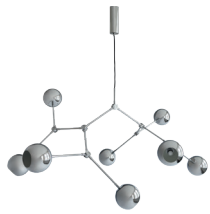

LIGHTING

**DROP CHANDELIER
GLOBE - CHROME
PLATED METAL**

NO 242011
L150 / W120 / H85 CM
1 PCS