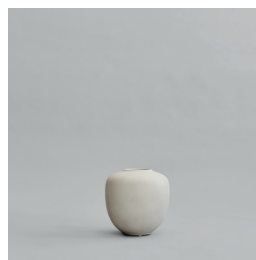

SUNAO VASE MINI
BIRCH NO. 243042