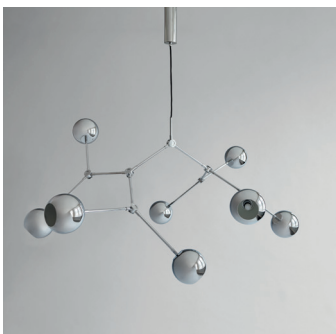

DROP CHANDELIER GLOBE The Drop Chandelier Globe introduces a captivating twist to its iconic design with the introduction of a sleek, globe-shaped metal lampshade. Named after its lampshade, Drop Chandelier Globe is an ode to 80's geometric designs, emphasizing clean lines and a mesmerizing chrome finish that effortlessly melds with any interior decor, while subtly reflecting its surroundings. Designed to captivate both the eye and the imagination, Drop Chandelier Globe offers a harmonious fusion of form and function. Its meticulously engineered construction not only enhances the aesthetic appeal but also maximizes the luminous potential of the hidden light source within. The chrome finish creates a seamless integration with modern interiors, infusing spaces with a sense of refined sophistication. The versatility of the Drop Chandelier Globe extends beyond its aesthetic allure, thanks to its 14 adjustable metal arms. This ingenious feature allows for personal customization, empowering users to tailor the chandelier to their unique preferences and creative visions. Whether arranged symmetrically for a balanced look or asymmetrically for a dynamic effect, the possibilities for artistic expression are truly limitless. Designed by Kristian Sofus Hansen & Tommy Hyldahl.