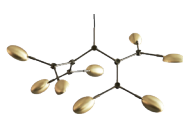

DROP CHANDELIER
MINI - BRASS
PLATED METAL

NO 203040
L111 / W78,5 / H54 CM
1 PCS