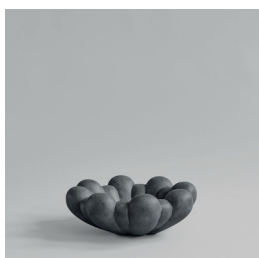

BLOOM VASE PETIT
BONE WHITE NO. 243024

BLOOM TRAY MEDIO
BONE WHITE NO. 243021

BLOOM VASE PETIT
BONE WHITE NO. 243026

BLOOM TRAY MEDIO
BONE WHITE NO. 243023

BLOOM VASE PETIT
BONE WHITE NO. 243025

BLOOM TRAY MEDIO
BONE WHITE NO. 243022

DROP CHANDELIER GLOBE The Drop Chandelier Globe introduces a captivating twist to its iconic design with the introduction of a sleek, globe-shaped metal lampshade. Named after its lampshade, Drop Chandelier Globe is an ode to 80's geometric designs, emphasizing clean lines and a mesmerizing chrome finish that effortlessly melds with any interior decor, while subtly reflecting its surroundings. Designed to captivate both the eye and the imagination, Drop Chandelier Globe offers a harmonious fusion of form and function. Its meticulously engineered construction not only enhances the aesthetic appeal but also maximizes the luminous potential of the hidden light source within. The chrome finish creates a seamless integration with modern interiors, infusing spaces with a sense of refined sophistication. The versatility of the Drop Chandelier Globe extends beyond its aesthetic allure, thanks to its 14 adjustable metal arms. This ingenious feature allows for personal customization, empowering users to tailor the chandelier to their unique preferences and creative visions. Whether arranged symmetrically for a balanced look or asymmetrically for a dynamic effect, the possibilities for artistic expression are truly limitless. Designed by Kristian Sofus Hansen & Tommy Hyldahl.