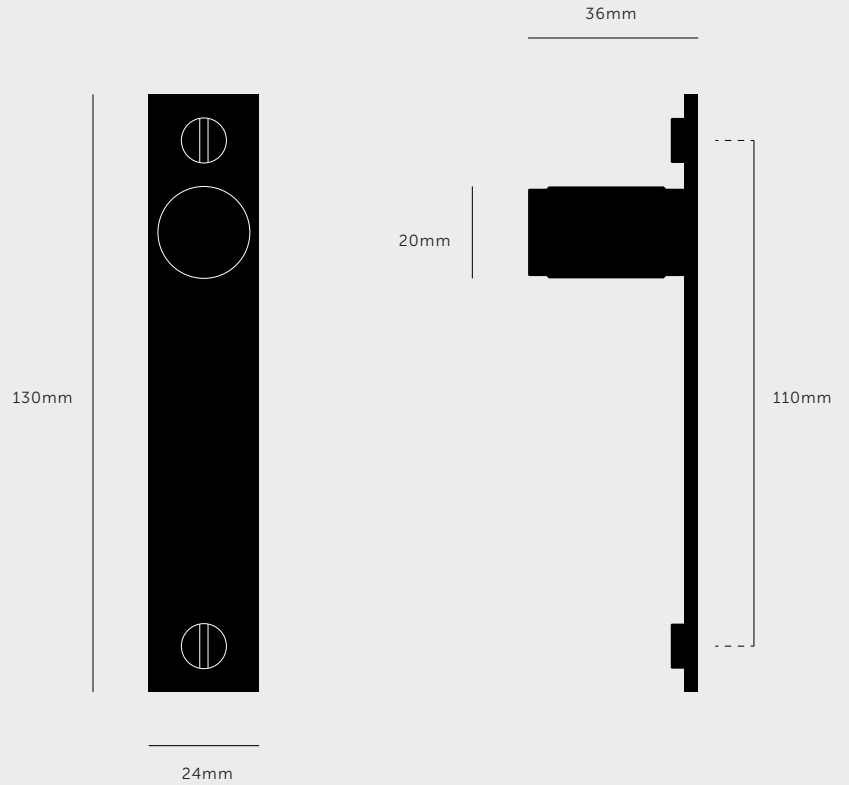

BUSTER+PUNCH

LONDON

[product.

FURNITURE KNOB / PLATE / CROSS

[type. **HARDWARE.**]

[knurl. **CROSS.**]

[detail. **COIN CAP.**]

A pair of furniture knobs made from solid metal. These knobs feature our signature, diamond-cut, cross-knurl pattern and are refined by hand. Works great on cabinet doors, cupboards, kitchen units and just about anything that can open. Available in four metal finishes: steel, brass, smoked bronze and black.

[type. **HARDWARE.**]

[info. **MEASUREMENTS.**]

[info. **SPECIFICATIONS.**]

* Fits doors & drawers of 16 mm and thicker.

** Coinscrew tool must be used by hand only.

Front Fixing

[info. **FINISH & SKU NUMBERS.**]