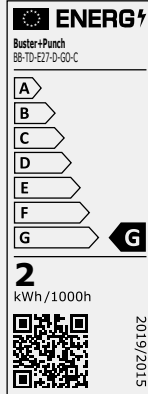

[type. **SW DIMMABLE.**]

[info. **MEASUREMENTS.**]

*For energy labels see page no. 4

[info. **SPECIFICATIONS.**]

Power: 5W
Type: Dimmable LED
Screw fitting: E27
Supply: 220-240 VAC
Expected Life: 35,000 hrs

[info. **CARE INSTRUCTIONS.**]

Wipe with damp cloth with no loose hairs, avoid using any chemicals. All finishes are prone to aging.

[type. **5W DIMMABLE.**]

[info. **ENERGY LABELS.**]

[sku.]

BB-TD-E27-D-CR-C

[sku.]

BB-TD-E27-D-GO-C

[sku.]

BB-TD-E27-D-SM-C

[type. **2W NON-DIMMABLE.**]

[info. **ENERGY LABELS.**]

[sku.]

BB-TD-E27-ND-CR-B