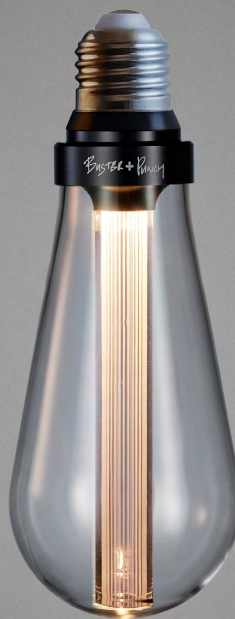

BUSTER + PUNCH

LONDON

[product.]

BUSTER BULB / TEARDROP

[range. **LIGHTING.**]

[type. **E27 SCREW.**]

[born. **LONDON.**]

[region. **UNITED KINGDOM.**]

The World's first designer LED bulb. This bulb consumes just 1/20th of the energy of traditional bulbs with a life span of 35,000 hours.

Available in Crystal, Gold or Smoked finish. The resin light pipe at the centre of the bulb is where all the magic happens, allowing the bulb to create a subtle ambient light whilst at the same time throw focused spot light onto tables & surfaces below.

The bulb fits in any E27 screw light fitting, but looks especially great when teamed up with our Heavy Metal or Hooked lighting ranges.

[finish. **GOLD.**]

[finish. **SMOKED BRONZE.**]

[finish. **CRYSTAL.**]

[type. **SW DIMMABLE.**]

[info. **MEASUREMENTS.**]

*For energy labels see page no. 4

[info. **SPECIFICATIONS.**]

Power: 5W
Type: Dimmable LED
Screw fitting: E27
Supply: 220-240 VAC
Expected Life: 35,000 hrs