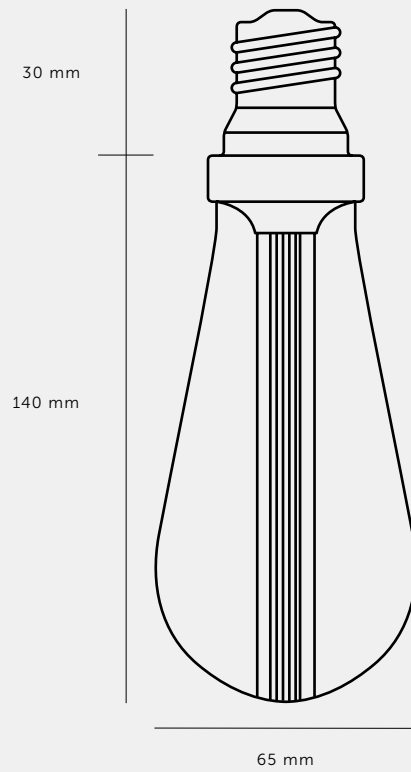

[type. **NON-DIMMABLE.**]

[info. **MEASUREMENTS.**]

---

*For energy labels see page no. 4

[info. **SPECIFICATIONS.**]

Power: 2W
Type: Non-Dimmable LED
Screw fitting: E27
Supply: 100-240 VAC
Expected Life: 35,000 hrs

Lumen: Crystal max 125, Gold max 100, Smoked max 75.

Light appearance: Crystal 2700k, Gold 2400k, Smoked 2600k.

CRI: 80
Power factor: 0.5
CE certified.*

For indoor use only.

*Official data doc can be supplied upon request.

[info. **FINISH & SKU NUMBERS.**]

[**finish.**]

[**sku.**]

[polycarbonate.]

● Crystal

BB-TD-E27-ND-CR-B

● Gold

BB-TD-E27-ND-GO-B

● Smoked

BB-TD-E27-ND-SM-B

[please. **NOTE.**]

The non-dimmable LED BULB is only compatible with on/off switches. If you are looking to use this product in conjunction with a smart or home automation system, please refer to the system manufactures guidance to check compatibility. Our bulbs are mains operated at 240VAC. To avoid disappointment, please ensure a compatible smart module is fitted before purchase.

* This product is specifically designed and developed for domestic use in normal conditions and operation only. The lifetime mentioned on the packaging is an average only. This product comes with 2 years warrantee.

[info. **CARE INSTRUCTIONS.**]

Wipe with damp cloth with no loose hairs, avoid using any chemicals. All finishes are prone to aging.