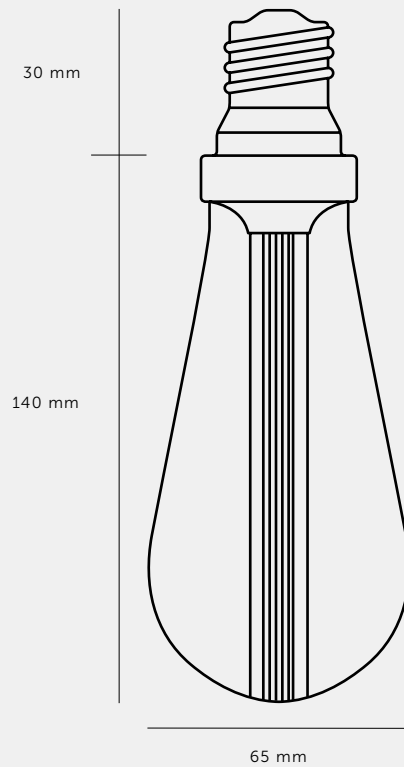

The bulb fits in any E27 screw light fitting, but looks especially great when teamed up with our Heavy Metal or Hooked lighting ranges.

[finish. **GOLD.**]

[finish. **SMOKED BRONZE.**]

[finish. **CRYSTAL.**]

[type. **SW DIMMABLE.**]

[info. **MEASUREMENTS.**]

*For energy labels see page no. 4

[info. **SPECIFICATIONS.**]

Power: 5W
Type: Dimmable LED
Screw fitting: E27
Supply: 220-240 VAC
Expected Life: 35,000 hrs