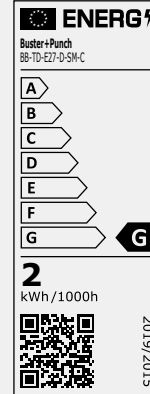

[type. **SW DIMMABLE.**]

[info. **MEASUREMENTS.**]

*For energy labels see page no. 4

[info. **SPECIFICATIONS.**]

Power: 5W
Type: Dimmable LED
Screw fitting: E27
Supply: 220-240 VAC
Expected Life: 35,000 hrs

CRI: 80
Power factor: 0.5
CE certified.*

For indoor use only.

*Official data doc can be supplied upon request.

[info. **FINISH & SKU NUMBERS.**]

[**finish.**]

[**sku.**]

[polycarbonate.]

● Crystal

[info. **CARE INSTRUCTIONS.**]

Wipe with damp cloth with no loose hairs, avoid using any chemicals. All finishes are prone to aging.

[type. **5W DIMMABLE.**]

[info. **ENERGY LABELS.**]

[sku.]

BB-TD-E27-D-CR-C

[sku.]

BB-TD-E27-D-GO-C

[sku.]

BB-TD-E27-D-SM-C

[type. **2W NON-DIMMABLE.**]

[info. **ENERGY LABELS.**]

[sku.]

BB-TD-E27-ND-CR-B