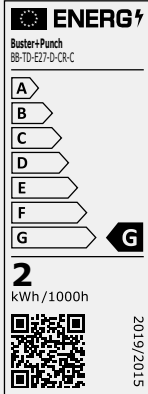

[type. **SW DIMMABLE.**]

[info. **MEASUREMENTS.**]

*For energy labels see page no. 4

[info. **SPECIFICATIONS.**]

Power: 5W
Type: Dimmable LED
Screw fitting: E27
Supply: 220-240 VAC
Expected Life: 35,000 hrs

[info. **CARE INSTRUCTIONS.**]

Wipe with damp cloth with no loose hairs, avoid using any chemicals. All finishes are prone to aging.

[type. **5W DIMMABLE.**]

[info. **ENERGY LABELS.**]

[sku.]

BB-TD-E27-D-CR-C

[sku.]

BB-TD-E27-D-GO-C

[sku.]

BB-TD-E27-D-SM-C

[type. **2W NON-DIMMABLE.**]

[info. **ENERGY LABELS.**]

[sku.]

BB-TD-E27-ND-CR-B