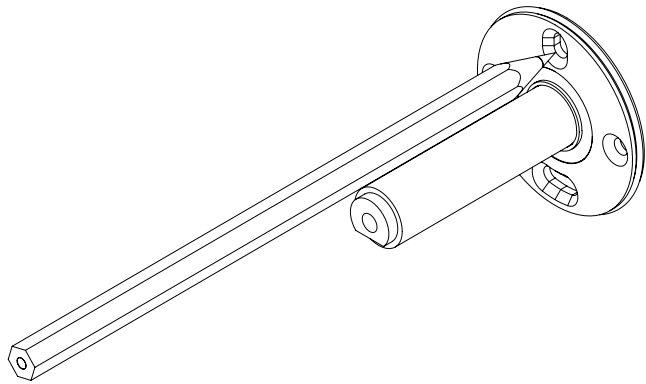

**BUSTER+PUNCH**  
LONDON

**TOWEL RAIL / CAST**  
SMALL / MEDIUM / LARGE

**INSTALLATION MANUAL**

**BUSTERANDPUNCH.COM**

**1**

**2**

**3**

**4**

**5**

**6**

SMALL - 250mm  
MEDIUM - 550mm  
LARGE - 850mm

**DRILL EIGHT 2 MM PILOT HOLES**

7

8

9

10