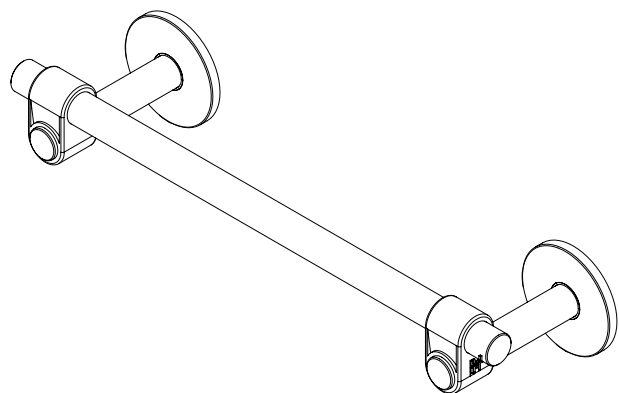

**BUSTER+PUNCH**  
LONDON

**TOWEL RAIL / CAST**  
SMALL / MEDIUM / LARGE

**INSTALLATION MANUAL**

**BUSTERANDPUNCH.COM**

**1**

**2**

**3**

**4**

**5**

**6**

SMALL - 250mm  
MEDIUM - 550mm  
LARGE - 850mm

**DRILL EIGHT 2 MM PILOT HOLES**

7

8

9

10