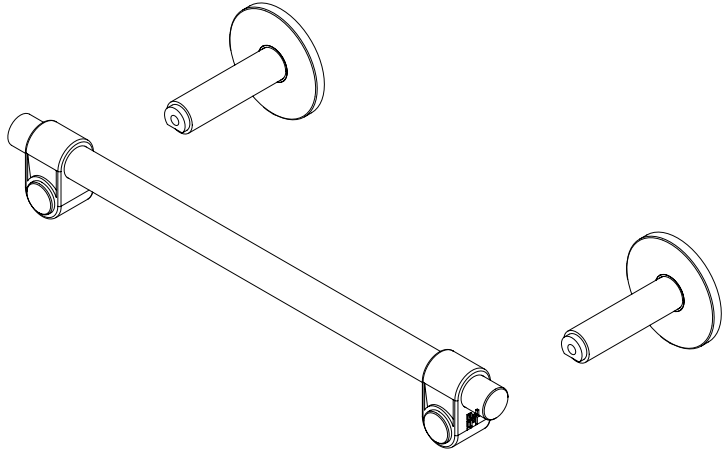

**BUSTER+PUNCH**  
LONDON

**TOWEL RAIL / CAST**  
SMALL / MEDIUM / LARGE

**INSTALLATION MANUAL**

**BUSTERANDPUNCH.COM**

**1**

**2**

**3**

**4**

**5**

**6**

SMALL - 250mm  
MEDIUM - 550mm  
LARGE - 850mm

**DRILL EIGHT 2 MM PILOT HOLES**

7

8

9

10

**11**

**12**

PLEASE ENSURE SCREW IS SECURELY TIGHTENED TO AVOID ROTATION

**13**