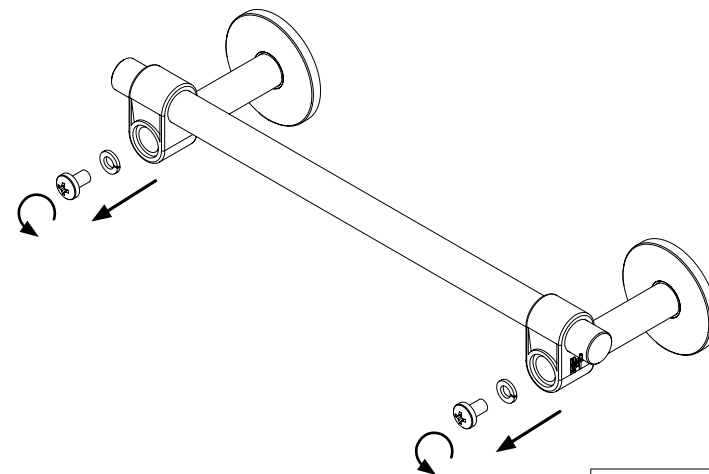

**BUSTER+PUNCH**  
LONDON

**TOWEL RAIL / CAST**  
SMALL / MEDIUM / LARGE

**INSTALLATION MANUAL**

**BUSTERANDPUNCH.COM**

**1**

**2**

**3**

**4**

**5**

**6**

SMALL - 250mm  
MEDIUM - 550mm  
LARGE - 850mm

**DRILL EIGHT 2 MM PILOT HOLES**

7

8

9

10

**11**

**12**

PLEASE ENSURE SCREW IS SECURELY TIGHTENED TO AVOID ROTATION

**13**