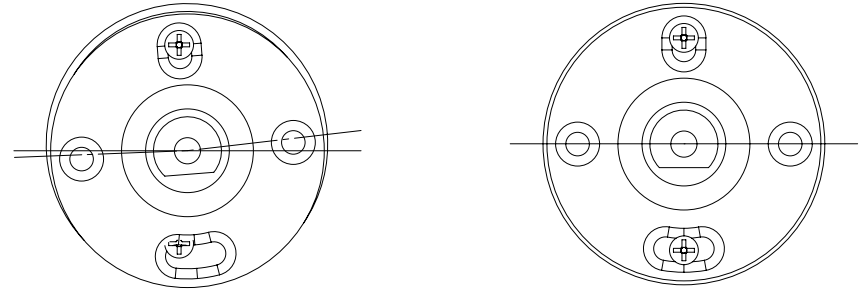

**5**

**6**

SMALL - 250mm  
MEDIUM - 550mm  
LARGE - 850mm

**DRILL EIGHT 2 MM PILOT HOLES**

7

8

9

10

**11**

**12**

PLEASE ENSURE SCREW IS SECURELY TIGHTENED TO AVOID ROTATION

**13**