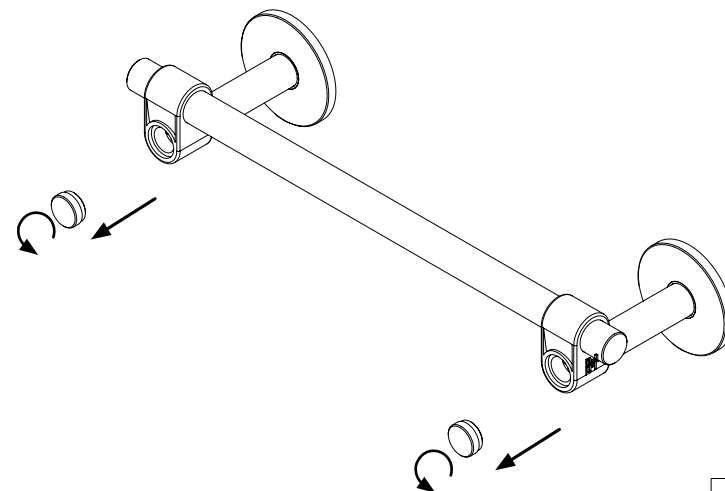

**BUSTER+PUNCH**  
LONDON

**TOWEL RAIL / CAST**  
SMALL / MEDIUM / LARGE

**INSTALLATION MANUAL**

**BUSTERANDPUNCH.COM**

**1**

**2**

**3**

**4**

**5**

**6**

SMALL - 250mm  
MEDIUM - 550mm  
LARGE - 850mm

**DRILL EIGHT 2 MM PILOT HOLES**

7

8

9

10

**11**

**12**

PLEASE ENSURE SCREW IS SECURELY TIGHTENED TO AVOID ROTATION

**13**