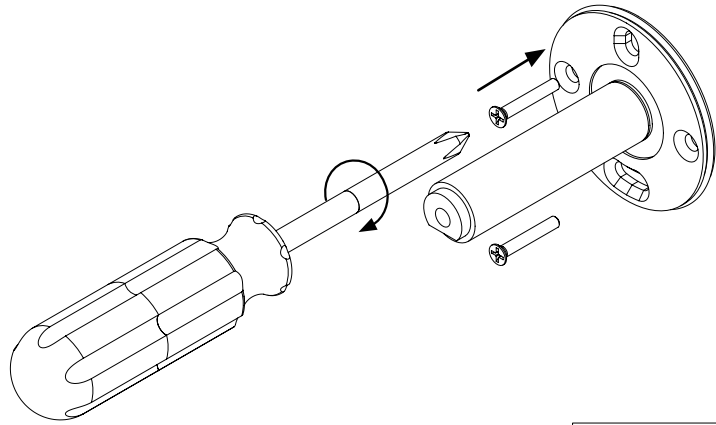

**BUSTER+PUNCH**  
LONDON

**TOWEL RAIL / CAST**  
SMALL / MEDIUM / LARGE

**INSTALLATION MANUAL**

**BUSTERANDPUNCH.COM**

**1**

**2**

**3**

**4**

**5**

**6**

SMALL - 250mm  
MEDIUM - 550mm  
LARGE - 850mm

**DRILL EIGHT 2 MM PILOT HOLES**

7

8

9

10

**11**

**12**

PLEASE ENSURE SCREW IS SECURELY TIGHTENED TO AVOID ROTATION

**13**