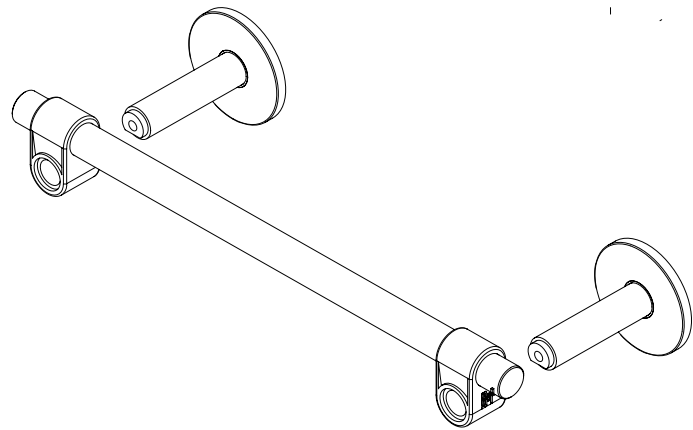

**BUSTER+PUNCH**  
LONDON

**TOWEL RAIL / CAST**  
SMALL / MEDIUM / LARGE

**INSTALLATION MANUAL**

**BUSTERANDPUNCH.COM**

**1**

**2**

**3**

**4**

**5**

**6**

SMALL - 250mm  
MEDIUM - 550mm  
LARGE - 850mm

**DRILL EIGHT 2 MM PILOT HOLES**

7

8

9

10

**11**

**12**

PLEASE ENSURE SCREW IS SECURELY TIGHTENED TO AVOID ROTATION

**13**