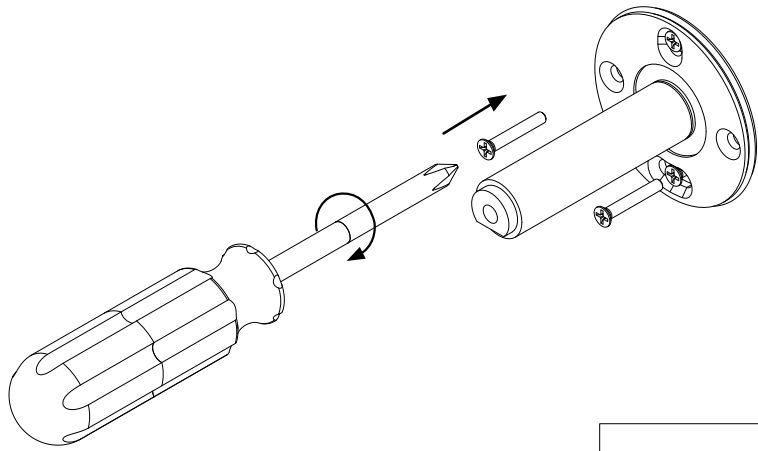

**BUSTER+PUNCH**  
LONDON

**TOWEL RAIL / CAST**  
SMALL / MEDIUM / LARGE

**INSTALLATION MANUAL**

**BUSTERANDPUNCH.COM**

**1**

**2**

**3**

**4**

**5**

**6**

SMALL - 250mm  
MEDIUM - 550mm  
LARGE - 850mm

**DRILL EIGHT 2 MM PILOT HOLES**

7

8

9

10

**11**

**12**

PLEASE ENSURE SCREW IS SECURELY TIGHTENED TO AVOID ROTATION

**13**