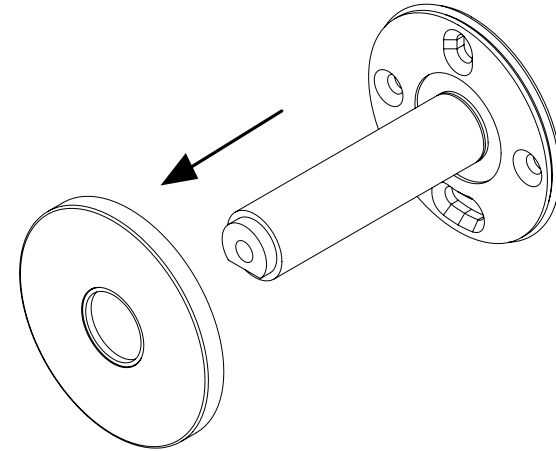

**BUSTER+PUNCH**  
LONDON

**TOWEL RAIL / CAST**  
SMALL / MEDIUM / LARGE

**INSTALLATION MANUAL**

**BUSTERANDPUNCH.COM**

**1**

**2**

**3**

**4**

**5**

**6**

SMALL - 250mm  
MEDIUM - 550mm  
LARGE - 850mm

**DRILL EIGHT 2 MM PILOT HOLES**

7

8

9

10