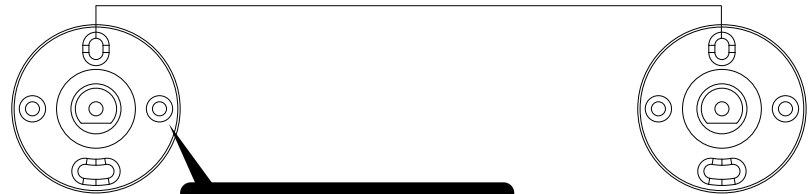

**BUSTER+PUNCH**  
LONDON

**TOWEL RAIL / CAST**  
SMALL / MEDIUM / LARGE

**INSTALLATION MANUAL**

**BUSTERANDPUNCH.COM**

**1**

**2**

**3**

**4**

**5**

**6**

SMALL - 250mm  
MEDIUM - 550mm  
LARGE - 850mm

**DRILL EIGHT 2 MM PILOT HOLES**

7

8

9

10