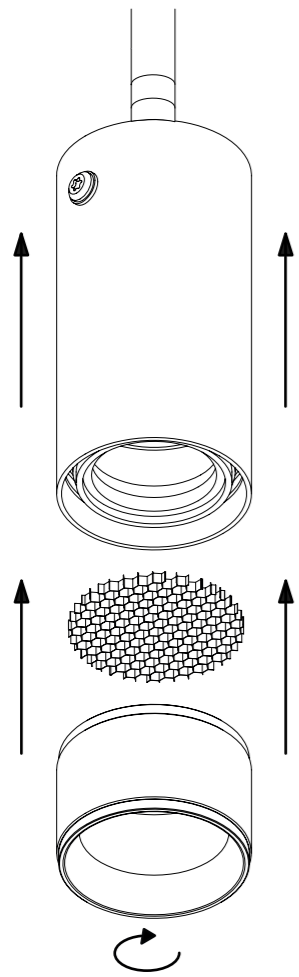

**EXHAUST
TRACK SPOT LIGHT**
INSTRUCTION MANUAL US
MANUEL D'UTILISATION É.-U.
MANUAL DE INSTRUCCIONES (EE. UU.)

BUSTERANDPUNCH.COM
L0134

CONTENTS

EXHAUST / TRACK SPOT LIGHT

x1

x1

x1

x2

Items boxed separately

110-120VAC / 60Hz
MAX 9W LED, GU10 BULB

110-120VAC / 60Hz
MAX 9W LED, AMPOULE GU10

110 -120 VAC /60 Hz
MÁX. 9W LED, BOMBILLA GU10

EXHAUST / INSTALLATION

1

DANGER – RISK OF SHOCK – DISCONNECT POWER BEFORE INSTALLATION

DANGER – RISQUE DE CHOC – COUPER L'ALIMENTATION AVANT L'INSTALLATION

PRECAUCION – RIESGO DE CHOQUE ELECTRICO – DESCONECTE LA CORRIENTE ANTES DE LA INSTALACIÓN

5

6

FOR USE WITH DONGGUAN TIAN SHENG
OPTIC-TRONICS CORP TRACK SYSTEM ONLY.