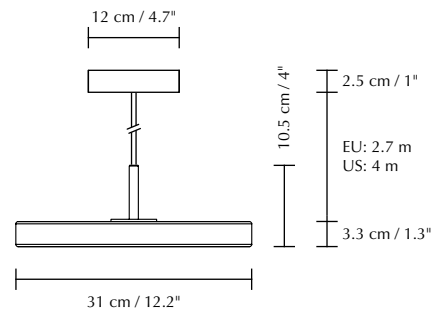

* For recommended external dimmers, go to umage.presscloud.com