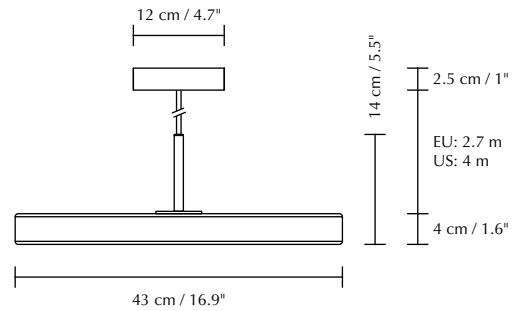

* For recommended external dimmers, go to umage.presscloud.com