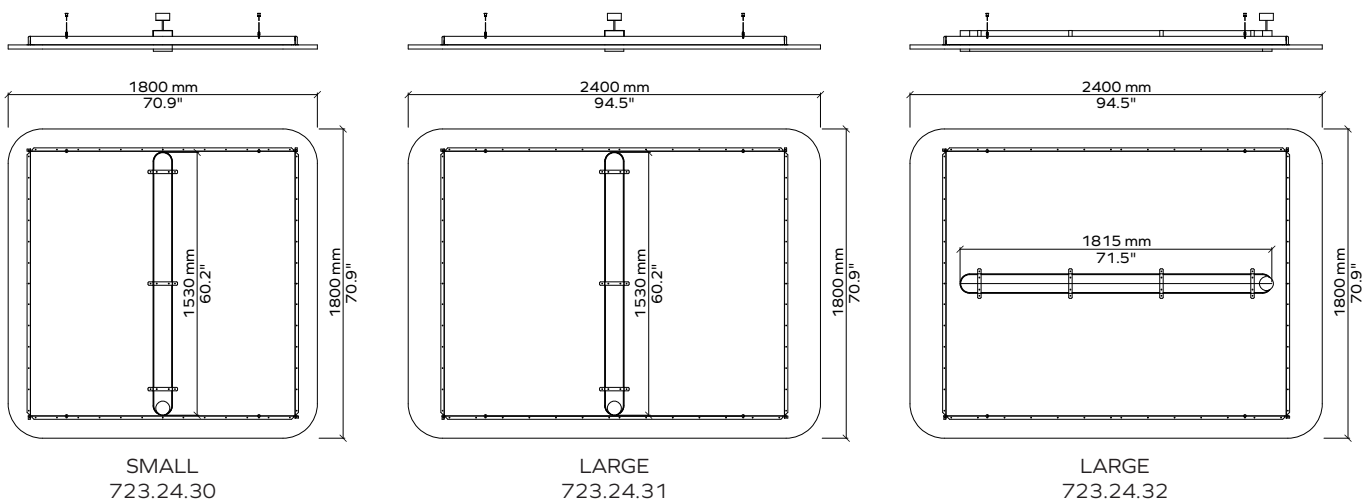

Acoustic Lighting

PRODUCT DIMENSIONS

ARTICLE NUMBERS

Lighting Product	Product Size	Color code	CCT	North American Market
723.24.	30 (Small)	Choose color as shown on pg. 3	27 (2700K)	Add an A at the end of the CCT code to indicate this product is for North America
	31 (Large)		30 (3000K)	
	32 (Large)		35 (3500K)	
			40 (4000K)	

Example: 723.24.10.706.35A

Circ Small [(1800x1800mm / 70.9x70.9", Spearmint 706 color, 3500K CCT, 110-277V (North America)]

LIGHTING SPECIFICATIONS

	Linear Light 1530	Linear Light 1815
Output	Direct	
Total Lumen Output (lm)	2700	3200
Wattage	32	32
Efficacy (lm/W)	84	100
Diffuser	Microprism	
Beam Angle	108	
CCT	2700-3000-3500-4000K	
CRI	80+	
MacAdam	3	
Voltage	220 - 240 V / 120V	
Dimming	0.1% DSI/DALI Dimming	
Driver Location	On-Board	