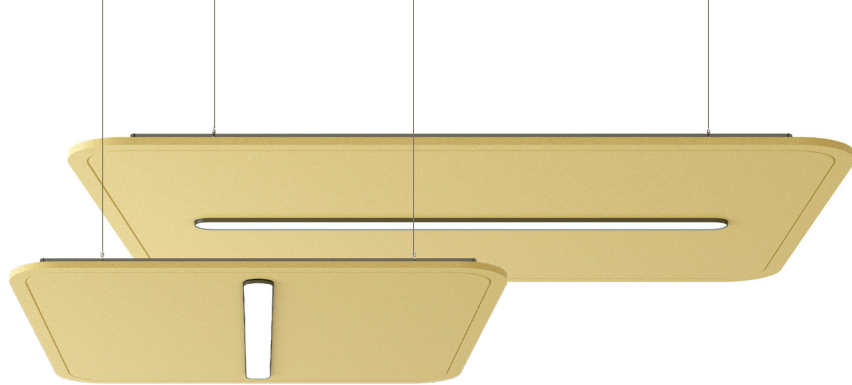

Acoustic Lighting

PRODUCT DIMENSIONS

ARTICLE NUMBERS

Lighting Product	Product Size	Color code	CCT	North American Market
723.24.	30 (Small)	Choose color as shown on pg. 3	27 (2700K)	Add an A at the end of the CCT code to indicate this product is for North America
	31 (Large)		30 (3000K)	
	32 (Large)		35 (3500K)	
			40 (4000K)	

Example: 723.24.10.706.35A

Circ Small [(1800x1800mm / 70.9x70.9", Spearmint 706 color, 3500K CCT, 110-277V (North America)]

LIGHTING SPECIFICATIONS

	Linear Light 1530	Linear Light 1815
Output	Direct	
Total Lumen Output (lm)	2700	3200
Wattage	32	32
Efficacy (lm/W)	84	100
Diffuser	Microprism	
Beam Angle	108	
CCT	2700-3000-3500-4000K	
CRI	80+	
MacAdam	3	
Voltage	220 - 240 V / 120V	
Dimming	0.1% DSI/DALI Dimming	
Driver Location	On-Board	