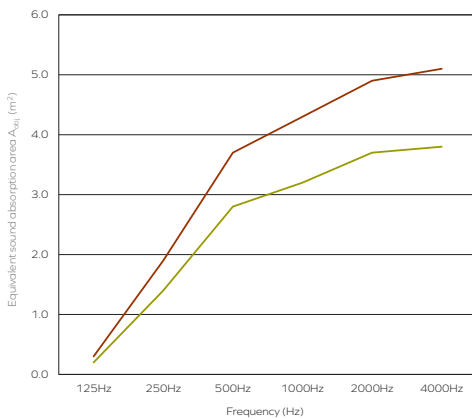

Acoustic Performance - ISO A_{obj}, m²

Frequency (Hz)	125	250	500	1000	2000	4000
24mm Ora (Small)	0.2	1.4	2.8	3.2	3.7	3.8
24mm Ora (Large)	0.3	1.9	3.7	4.3	4.9	5.1

The graph represents the equivalent sound absorption per object (A_{obj}) in the third octave band center frequencies. Measurement used Pink Noise as excitation signal in a reverberant room.

- 24mm Ora (Small)
- 24mm Ora (Large)