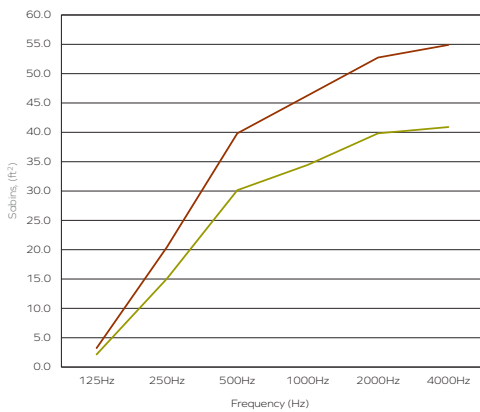

Testing Standards

ISO 354:2003	Acoustics — Measurement of sound absorption in a reverberation room
ISO 11654:1997	Acoustics — Sound absorbers for use in buildings — Rating of sound absorption
ISO 20189:2018	Acoustics — Screens, furniture and single objects intended for interior use — Rating of sound absorption and sound reduction of elements based on laboratory measurements
ASTM C423-17	Standard Test Method for Sound Absorption and Sound Absorption Coefficients by the Reverberation Room Method
ASTM E795-16	Standard Practices for Mounting Test Specimens During Sound Absorption Tests

Acoustic Test Results

	α_w	SAA	NRC
24mm Ceiling Panel 1800x2400mm¹	0.75 (MH)	0.85	0.85
12mm Ceiling Panel 1200x2800mm¹	0.65 (H)	0.74	0.75
24mm Ceiling Panel 1800x2400mm²	0.55 (MH)	0.72	0.70

1 - Measured with 200mm airgap and open edges
2 - Measured with 200mm airgap, open edges and 18% perforation

Acoustic Performance - ASTM Sabins, ft²

Frequency (Hz)	125	250	500	1000	2000	4000
24mm Ora (Small)	2.15	15.07	30.14	34.44	39.83	40.90
24mm Ora (Large)	3.23	20.45	39.83	46.28	52.74	54.90

The graph represents the Sabins (ft²) in the third octave band center frequencies. Measurement used Pink Noise as excitation signal in a reverberant room.

- 24mm Ora (Small)
- 24mm Ora (Large)