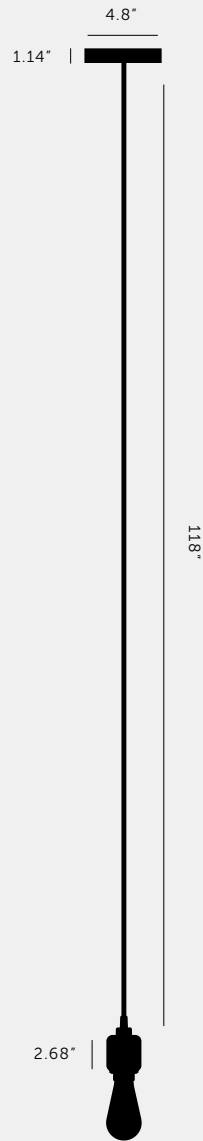

BUSTER + PUNCH

LONDON

[product.]

HEAVY METAL / LINEAR

[type. **PENDANT.**]

[knurl. **LINEAR.**]

[material. **SOLID METAL.**]

[region. **UNITED STATES.**]

A light pendant made from solid metal and featuring our signature, diamond-cut, LINEAR-KNURL pattern. This light has an E26 bulb socket and comes with matt black rubber cord and a matt black metal ceiling rose. The light looks best when teamed up with one of our BUSTER BULBS, sold separately. The pendant is available in BRASS, STEEL, BURNT STEEL and GUN METAL.

[type. **HEAVY METAL / PENDANT.**]

[info. **MEASUREMENTS.**]

[info. **SPECIFICATIONS.**]

Heavy Metal Pendant

E26 SCREW

110-120V~

20W MAX

Bulbs sold separately

[info. **FINISH & SKU NUMBERS.**]

[finish.]

[sku.]

 Steel	NHM-072910
 Burnt Steel	NHM-361604
 Brass	NHM-052911
 Gun Metal	NHM-351605

[info. **CARE INSTRUCTIONS.**]

Wipe with damp cloth with no loose hairs, avoid using any chemicals. Please note all finishes are prone to aging.