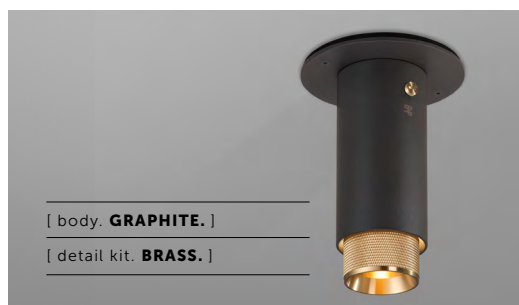

## EXHAUST / SURFACE /GRAPHITE / CROSS

[ type. **FIXED SPOTLIGHT.** ]

[ knurl. **CROSS.** ]

[ detail. **COIN SCREW.** ]

[ region. **UNITED STATES & CANADA.** ]

A surface mounted, fixed spotlight with a powder coated metal body and solid metal detailing. The spotlight features our signature cross-knurl baffle and coin screws, both made from solid metal. The baffle captures light and creates a delicate metallic glow, while a honeycomb filter emits a precise, non-glare, directional spotlight. This spotlight fits a GU10 bulb.

## EXHAUST / SURFACE / STONE / CROSS

[ type. **FIXED SPOTLIGHT.** ]

[ knurl. **CROSS.** ]

[ detail. **COIN SCREW.** ]

[ region. **UNITED STATES & CANADA.** ]

A surface mounted, fixed spotlight with a powder coated metal body and solid metal detailing. The spotlight features our signature cross-knurl baffle and coin screws, both made from solid metal. The baffle captures light and creates a delicate metallic glow, while a honeycomb filter emits a precise, non-glare, directional spotlight. This spotlight fits a GU10 bulb.