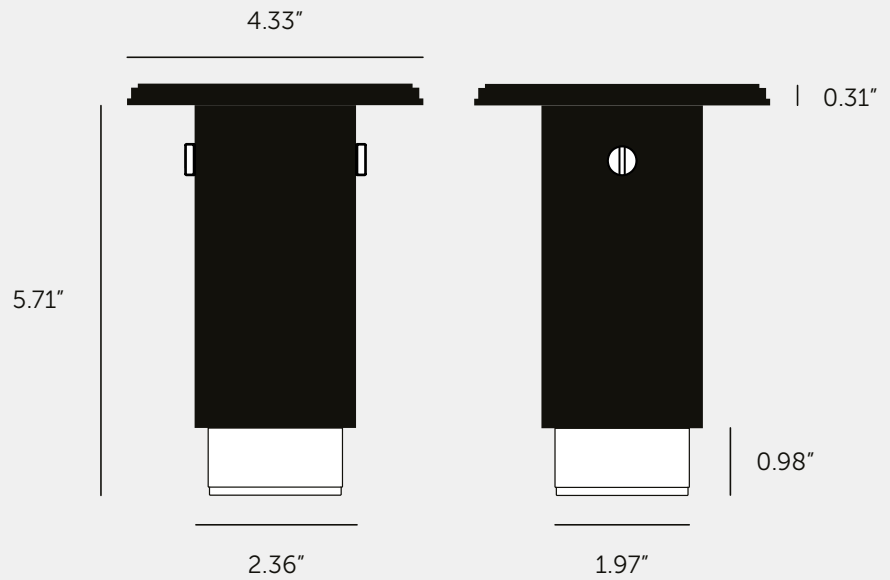

[ type. **FIXED SPOTLIGHT.** ]

[ knurl. **CROSS.** ]

[ info. **MEASUREMENTS.** ]

[ info. **SPECIFICATIONS.** ]

Fixed spotlight

GU10 / 110-120VAC / Dry Locations

Max 1 x 9W LED GU10 bulb

**\*Bulb sold separately**