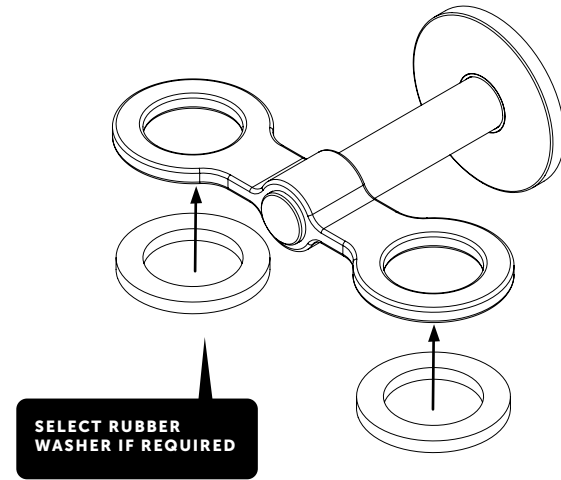

BUSTER+PUNCH
LONDON

SOAP HOLDER / CAST
SINGLE / DOUBLE

INSTRUCTION MANUAL

BUSTERANDPUNCH.COM

1

2

3

4

5

6

7

8

9

10

11

12