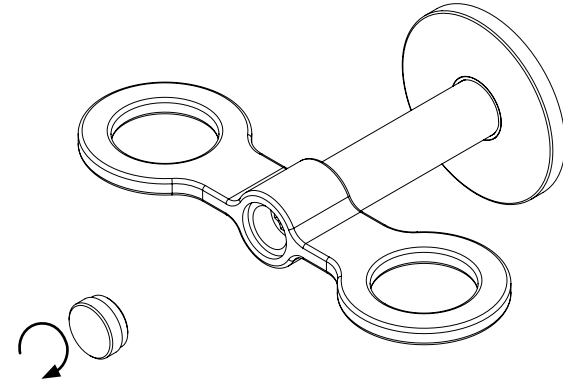

BUSTER+PUNCH
LONDON

SOAP HOLDER / CAST
SINGLE / DOUBLE

INSTRUCTION MANUAL

BUSTERANDPUNCH.COM

1

2

3

4