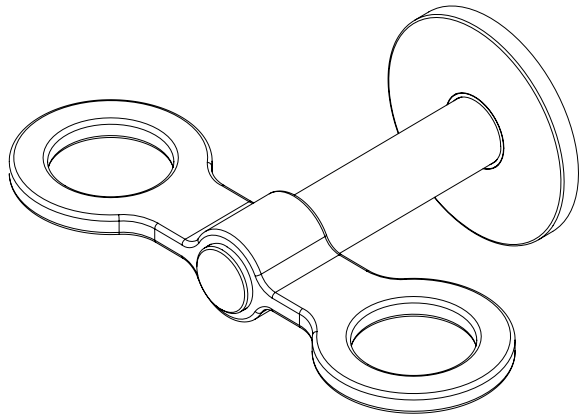

BUSTER+PUNCH
LONDON

SOAP HOLDER / CAST
SINGLE / DOUBLE

INSTRUCTION MANUAL

BUSTERANDPUNCH.COM

1

2

3

4