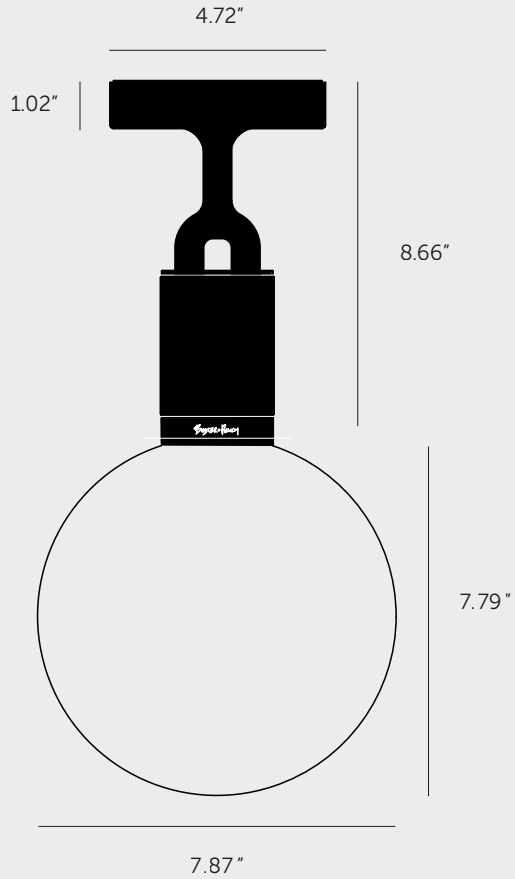

BUSTER+PUNCH

LONDON

[product.

FORKED CEILING / GLOBE

[type. **CEILING LIGHT.**]

[detail. **FORKED.**]

[process. **ROUGH-CAST.**]

[region. **NORTH AMERICA.**]

A ceiling light made from cast and machined metal, featuring our signature diamond-cut linear knurl pattern and fork detailing, refined by hand. It comes with a handblown glass globe.

[size. **MEDIUM.**]

[info. **MEASUREMENTS.**]

[info. **SPECIFICATIONS.**]

Ceiling light

1x solid metal lamp holder

E26 / 110-120 VAC / 60HZ

Max 7W

Bulb included

cULus Listed SBLED