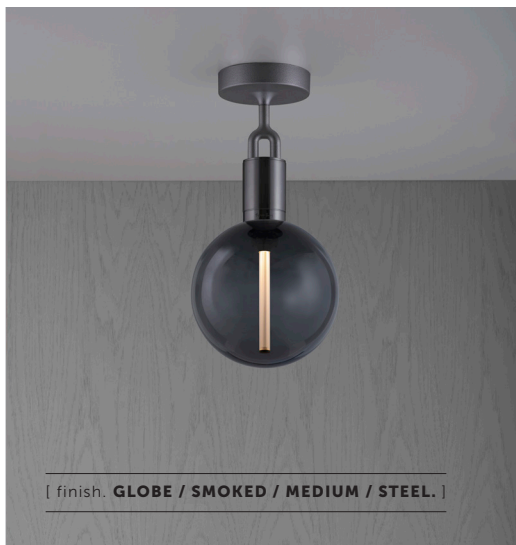

BUSTER+PUNCH

LONDON

[product.

FORKED CEILING / GLOBE

[type. **CEILING LIGHT.**]

[detail. **FORKED.**]

[process. **ROUGH-CAST.**]

[region. **NORTH AMERICA.**]

A ceiling light made from cast and machined metal, featuring our signature diamond-cut linear knurl pattern and fork detailing, refined by hand. It comes with a handblown glass globe.

[size. **MEDIUM.**]

1x hand-blown glass globe

E26 compatible

[info. **FINISH & SKU NUMBERS.**]

[finish.]

[SKU.]

	Steel / Opal	NFC-843215
	Brass / Opal	NFC-823205
	Gun Metal / Opal	NFC-873225
	Steel / Smoked	NFC-853234
	Brass / Smoked	NFC-823207
	Gun Metal / Smoked	NFC-883234