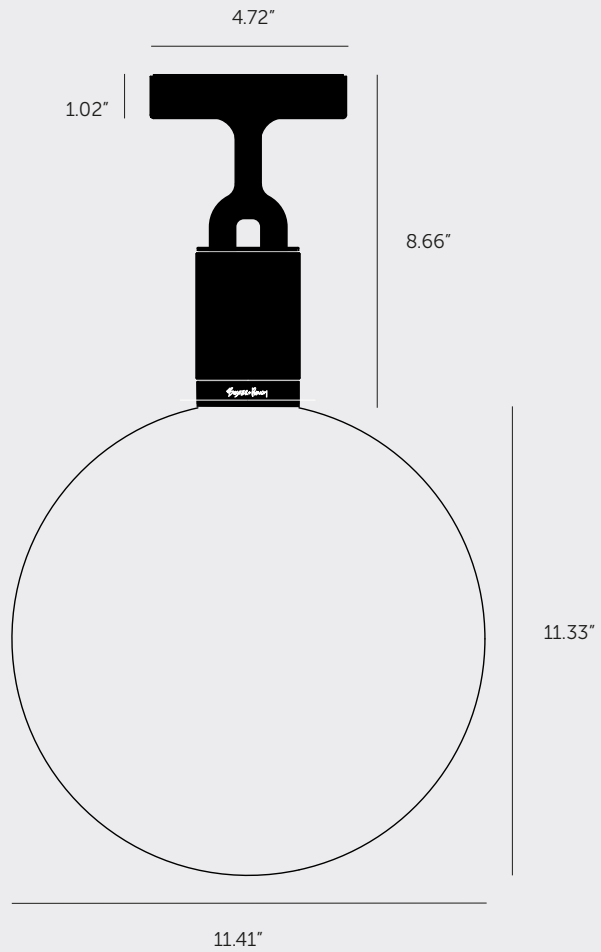

A ceiling light made from cast and machined metal, featuring our signature diamond-cut linear knurl pattern and fork detailing, refined by hand. It comes with a handblown glass globe.

[size. **MEDIUM.**]

[info. **MEASUREMENTS.**]

[info. **SPECIFICATIONS.**]

Ceiling light

1x solid metal lamp holder

E26 / 110-120 VAC / 60HZ

Max 7W

Bulb included

cULus Listed SBLED

[size. **LARGE.**]

[info. **MEASUREMENTS.**]

[info. **SPECIFICATIONS.**]

Ceiling light

1x solid metal lamp holder

E26 / 110-120 VAC / 60HZ

Max 7W

Bulb included