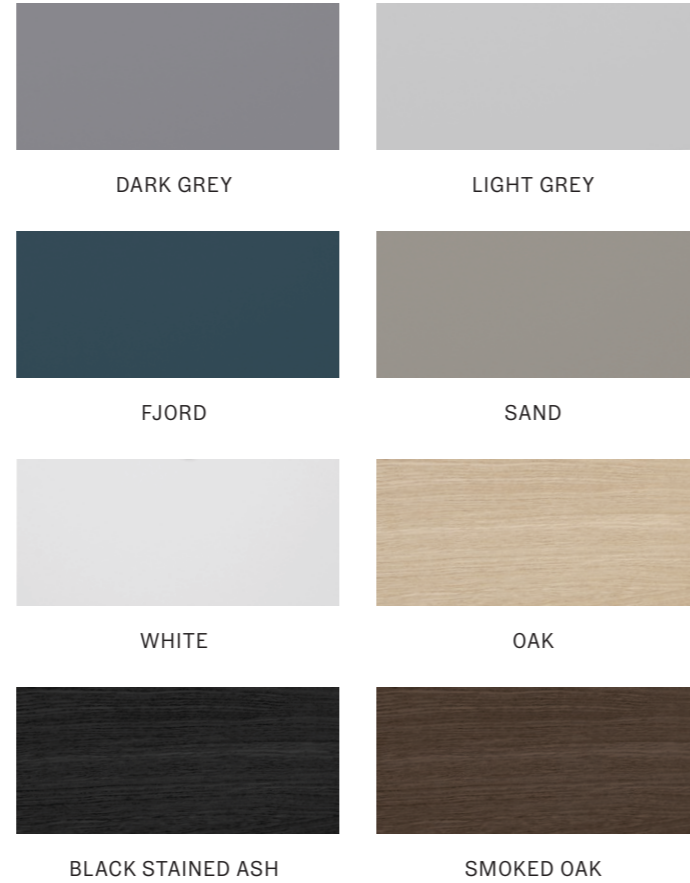

SHELF FOR FRAME
Designed by *Søren Lassen*

With a Frame shelf, you can further enhance your storage solution, making it easier to keep everything tidy. The shelves are available in three sizes: 35, 42 and 49 to match the Frame storage modules. The Shelf for Frame 35 also fits into Frame 70. The Frame collection is a flexible storage solution that is inspired by the Kubus candleholder by Mogens Lassen, based on strict mathematical formulas and designed with the greatest precision. The various Frame modules come in different colours and sizes, which can be combined into a classic bookcase, a nightstand, a room divider or something else entirely. The possible combinations are endless. The Frame modules can be hung directly on the wall or stand on their own on the floor.

PRODUCT OPTIONS

Material

PRODUCT TYPE
Storage system

COLLI
1

ENVIRONMENT
Indoor

DIMENSIONS

35 / 70
H: 1 cm / 0,4"
W: 31,5 cm / 12,4"
D: 32,5 cm / 12,8"

42
H: 1 cm / 0,4"
W: 39 cm / 15,4"
D: 17,5 cm / 6,9"

49
H: 1 cm / 0,4"
W: 46,5 cm / 18,3"
D: 38,5 cm / 15,2"

TECHNICAL SPECIFICATIONS

PRODUCTION PROCESS
The shelf is made from a MDF core with a melamine or veneer surface.

COLOURS

Dark Grey
Light Grey
Fjord
Sand
White
Oak
Black Stained Ash
Smoked Oak

MATERIALS

Aluminium, MDF with melamine or ash/
oak veneer

WEIGHT

35 / 70: 0,753 kg / 1,66 lb
42: 0,82 kg / 1,81 lb
49: 0,575 kg / 1,27 lb

PACKAGING TYPE
Brown box

PACKAGING MEASUREMENTS
(H × W × D)

35 / 70
4 cm × 33 cm × 33 cm / 1,6" × 13" × 13"

42
4 cm × 41 cm × 19 cm / 1,6" × 16,1" × 7,5"

49
4 cm × 47 cm × 40 cm / 1,6" × 18,5" × 15,8"

MATERIALS & MAINTENANCE

Please visit audocph.com for materials, care and maintenance instructions.

35 / 70

D: 32,5 cm / 12,8"

W: 31,5 cm / 12,4"

42

D: 17,5 cm / 6,9"

W: 39 cm / 15,4"

49

D: 42 cm / 16,5"

W: 49 cm / 19,3"