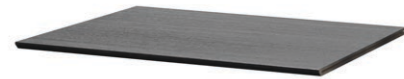

# Audo

COPENHAGEN

SHELF FOR FRAME  
Designed by *Søren Lassen*

SHELF FOR FRAME  
Designed by *Søren Lassen*

With a Frame shelf, you can further enhance your storage solution, making it easier to keep everything tidy. The shelves are available in three sizes: 35, 42 and 49 to match the Frame storage modules. The Shelf for Frame 35 also fits into Frame 70. The Frame collection is a flexible storage solution that is inspired by the Kubus candleholder by Mogens Lassen, based on strict mathematical formulas and designed with the greatest precision. The various Frame modules come in different colours and sizes, which can be combined into a classic bookcase, a nightstand, a room divider or something else entirely. The possible combinations are endless. The Frame modules can be hung directly on the wall or stand on their own on the floor.

PRODUCT OPTIONS

*Material*

PRODUCT TYPE  
Storage system

COLLI  
1

ENVIRONMENT  
Indoor

DIMENSIONS

*35 / 70*  
H: 1 cm / 0,4"  
W: 31,5 cm / 12,4"  
D: 32,5 cm / 12,8"

*42*  
H: 1 cm / 0,4"  
W: 39 cm / 15,4"  
D: 17,5 cm / 6,9"

*49*  
H: 1 cm / 0,4"  
W: 46,5 cm / 18,3"  
D: 38,5 cm / 15,2"

TECHNICAL SPECIFICATIONS

PRODUCTION PROCESS  
The shelf is made from a MDF core with a melamine or veneer surface.

COLOURS

Dark Grey  
Light Grey  
Fjord  
Sand  
White  
Oak  
Black Stained Ash  
Smoked Oak