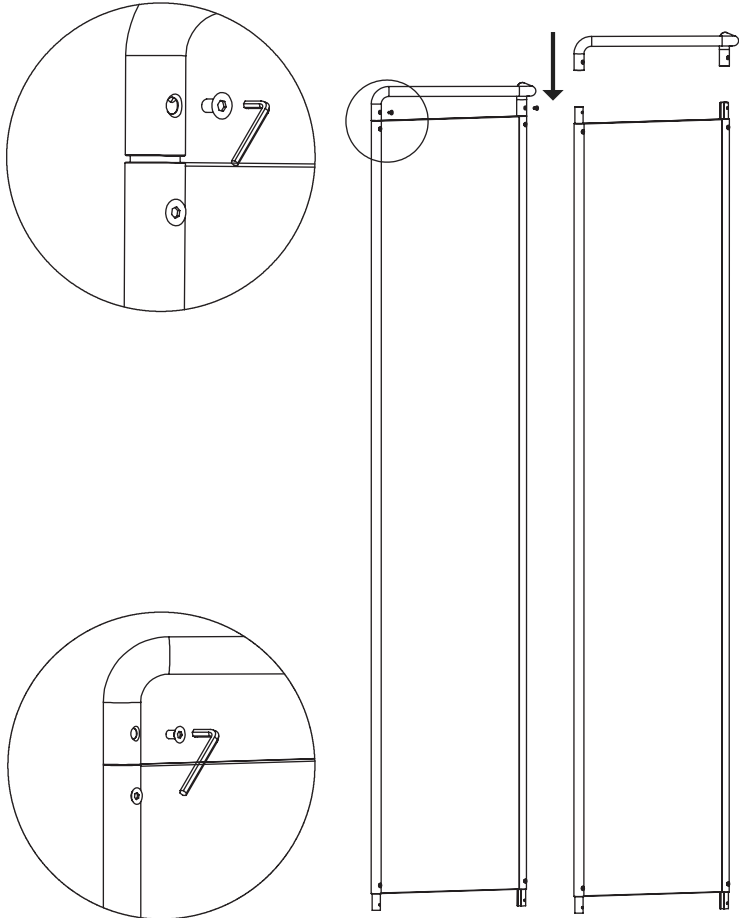

KaschKasch Floor Mirror by KaschKasch

MENU

Components

Top, mounting x 1

Base x 1

Mirror x 1

Screws x 8

Assembly part x 4

Rawplugs x 1

Hook x 1

Allen Key x 1

Exploded View

1

4

5