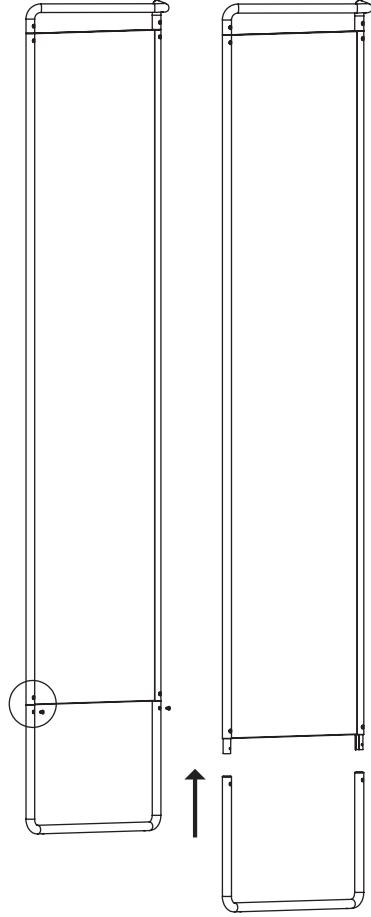

KaschKasch Floor Mirror by KaschKasch

MENU

Components

Top, mounting x 1

Base x 1

Mirror x 1

Screws x 8

Assembly part x 4

Rawplugs x 1

Hook x 1

Allen Key x 1

Exploded View

1

4

5