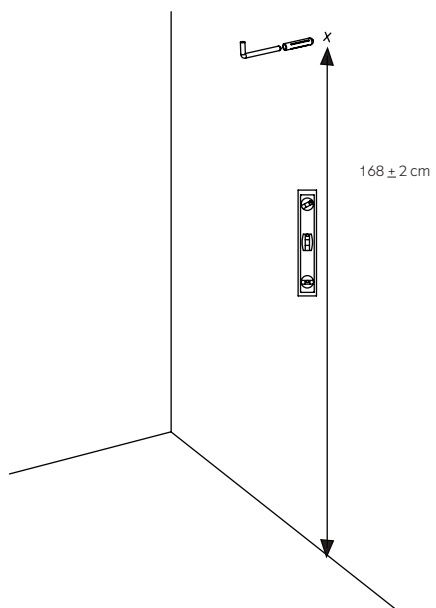

KaschKasch Floor Mirror by KaschKasch

MENU

Components

Top, mounting x 1

Base x 1

Mirror x 1

Screws x 8

Assembly part x 4

Rawplugs x 1

Hook x 1

Allen Key x 1

Exploded View

1

4

5