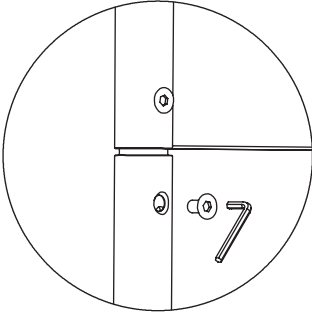

KaschKasch Floor Mirror by KaschKasch

MENU

Components

Top, mounting x 1

Base x 1

Mirror x 1

Screws x 8

Assembly part x 4

Rawplugs x 1

Hook x 1

Allen Key x 1

Exploded View

1

4

5