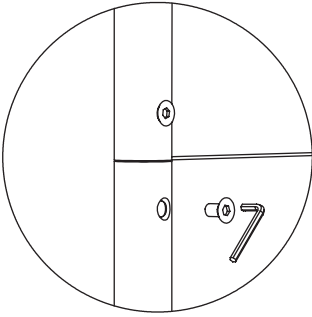

KaschKasch Floor Mirror by KaschKasch

MENU

Components

Top, mounting x 1

Base x 1

Mirror x 1

Screws x 8

Assembly part x 4

Rawplugs x 1

Hook x 1

Allen Key x 1

Exploded View

1

4

5