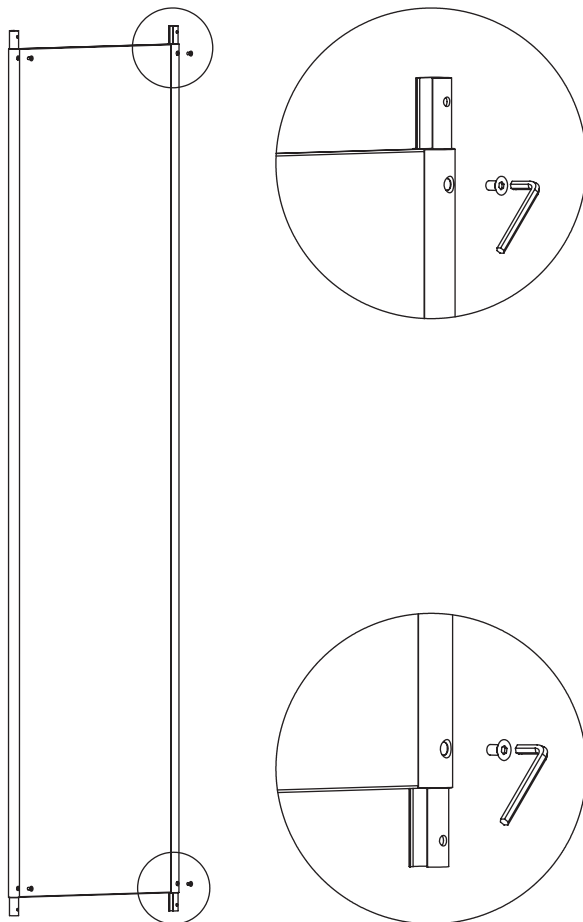

KaschKasch Floor Mirror by KaschKasch

MENU

Components

Top, mounting x 1

Base x 1

Mirror x 1

Screws x 8

Assembly part x 4

Rawplugs x 1

Hook x 1

Allen Key x 1

Exploded View

1

4

5