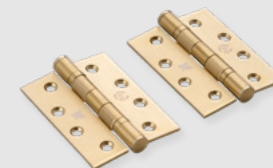

CLOSET BAR / CROSS

finish: steel, brass, smoked bronze, black
sku: UK-CB-760-ST-A, UK-CB-760-BR-A, UK-CB-760-SM-A, UK-CB-760-BL-A

PULL BAR / DOUBLE-SIDED / CROSS

finish: steel, brass, smoked bronze, black
sku: RPB-07277, RPB-05278, RPB-09279, RPB-02280

scale 1:21 (mm)

knurl:

cross

types:

- cabinet pulls
- cabinet knobs
- double-sided pulls
- hooks

finish:

- steel
- brass
- smoked bronze
- black

CABINET HARDWARE

DOOR HANDLE TUBULAR LATCH

57 mm backset, for use with our Door Handles (not fixed).

finish:	sku:
steel	GLL-071161
brass	GLL-051160
gun metal*	GLL-351165
black	GLL-021163

DOOR KNOB TUBULAR LATCH

82 mm backset, for use with our Door Knobs (not fixed).

finish:	sku:
steel	GLL-071167
brass	GLL-051166
gun metal*	GLL-351171
black	GLL-021169

DOOR HINGES / 76 x 51 x 2 MM

finish:	sku:
steel	RHG-071840
brass	RHG-051841
welders black	RHG-591842

DOOR HINGES / 102 x 76 x 3 MM