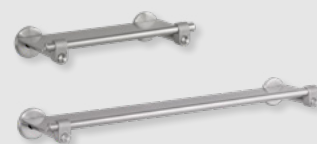

SHELF / CAST

finish: (small)	sku: (small)	sku: (medium)
steel	COMING LATE '24	UBA-071320-01
brass	COMING LATE '24	COMING LATE '24
gun metal*	UMC-352171-01	-
welders black	COMING LATE '24	COMING LATE '24