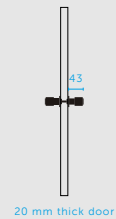

FURNITURE KNOB / DOUBLE-SIDED / CAST

Fits a 6-20 mm door.

finish:	sku:
steel	UFK-071280
brass	COMING LATE '24
aged brass*	UFK-051281
gun metal*	UFK-351282
welders black	UFK-481283

20 mm thick door