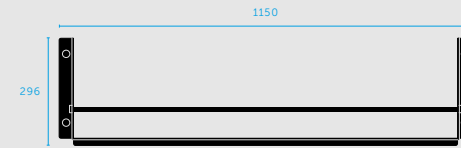

tech:

- max load 30kg