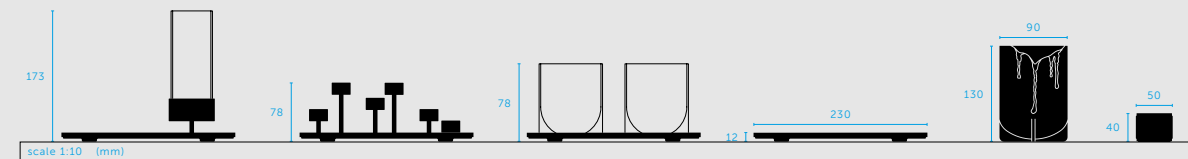

finish: sku:

steel UK-MA-VAS-ST-A*
brass UK-MA-VAS-BR-A

finish: sku:

steel UK-MA-CAN-ST-A*
brass UK-MA-CAN-BR-A

finish: sku:

steel UK-MA-WHI-ST-A*
brass UK-MA-WHI-BR-A

finish: sku:

brass UK-MA-SIM-BR-A

To fit B+P 220g scented candles.

finish: sku:

steel UCH-072958
brass UCH-052959

To fit B+P vessels.

product: (220 g)

road to nowhere USC-021822
columbia road flower market USC-021823
campfire tales USC-021824

product: (75 g)

set of 3

sku:

USC-021822
USC-021823
USC-021824

sku:

USC-021825

finish: sku: (single) sku: (set of 3)

steel RCH-07114* RCH-07116
brass RCH-05115* RCH-05117

*Product will be discontinued when stocks are out.

look:

cross

types:

vases

trays

candle holders

scented candles

finish:

steel

brass