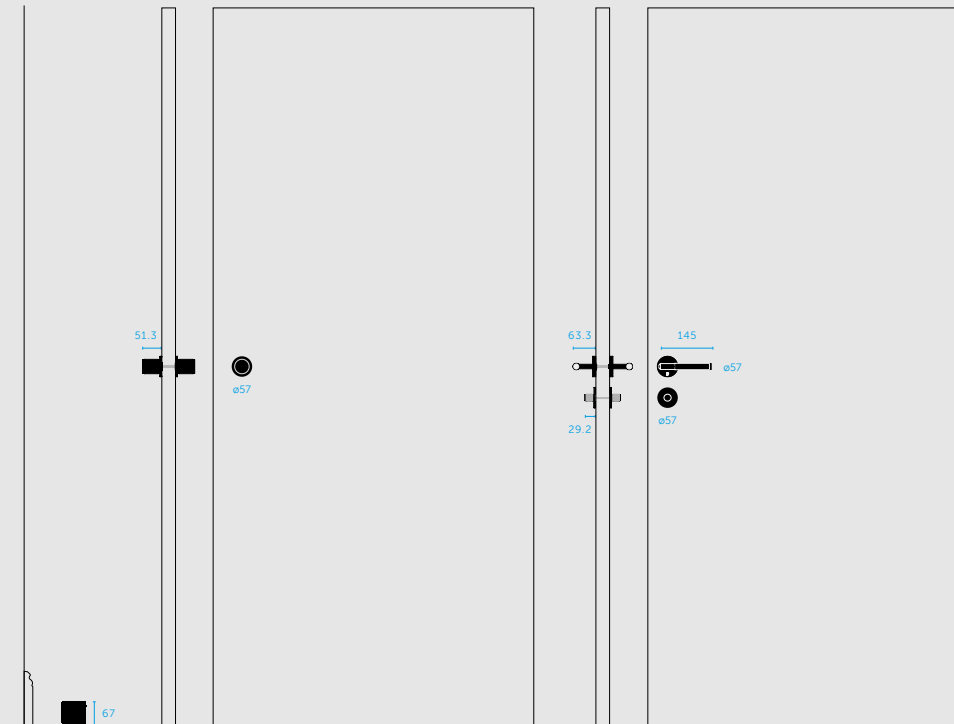

DOOR HANDLE SET / LINEAR

Sprung 38 mm. Sold in pairs.

finish:	sku:
steel	RLH-071034
brass	RLH-051033
welders black	RLH-481032

DOOR HANDLE / FIXED / LINEAR

Fixed door handle. Sold as singles.

finish:	sku:
steel	RLH-071046
brass	RLH-051045
welders black	RLH-481044

THUMBTURN LOCK / LINEAR

finish:	sku:
steel	RLL-071078
brass	RLL-051077
welders black	RLL-481076

DOOR STOP / FREESTANDING / LINEAR

finish:	sku:
steel	UDS-071542
aged brass*	UDS-051543
gun metal*	UDS-351544
welders black	UTB-592554

knurl:

linear

types:

- door lever handles
- door knobs
- thumbturn locks
- door stops

finish:

- steel
- brass
- aged brass
- gun metal
- welders black

DOOR KNOB SET / LINEAR

Unsprung. Sold in pairs.

finish:	sku:
steel	RDK-071054
brass	RDK-051053
gun metal*	RDK-091055
welders black	RDK-481052

DOOR KNOB / DOUBLE-SIDED / LINEAR*

Fixed door knob, double-sided. Sold in pairs.

finish:	sku:
steel*	RDK-071062
brass*	RDK-051061
gun metal*	RDK-091063
welders black*	RDK-481060

DOOR KNOB / SINGLE-SIDED / LINEAR*

Fixed door knob, single-sided. Sold as singles.

finish:	sku:
steel*	RDK-071058
brass*	RDK-051057
gun metal*	RDK-091059
welders black*	RDK-481056

*Product will be discontinued when stocks are out.

*Product will be discontinued when stocks are out.