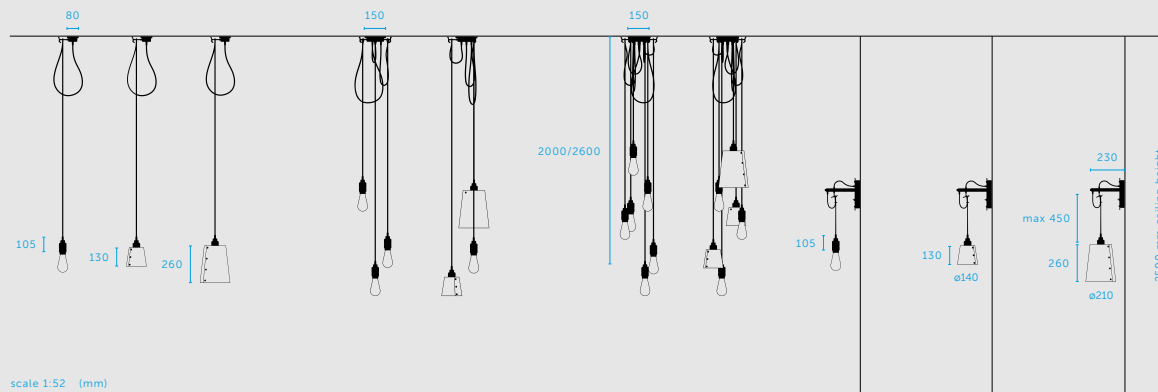

HOOKED 1.0 / LARGE

finish:	sku: (2 m)	sku: (2.6 m)*
stone + steel	RHK-23413	RHK-23417
stone + brass	RHK-25397	RHK-25401
stone + smoked bronze	RHK-24405	RHK-24409
graphite + steel	RHK-19412	RHK-19416
graphite + brass	RHK-18396	RHK-18400
graphite + smoked bronze	RHK-20404	RHK-20408

HOOKED SHADE / SMALL

finish:	sku:
stone	RSH-33257
graphite	RSH-34256

HOOKED SHADE / LARGE

finish:	sku:
stone	RSH-33255
graphite	RSH-34254

*Product will be discontinued when stocks are out.

HOOKED 3.0 / NUDE

finish:	sku: (2 m)	sku: (2.6 m)*
steel	RHK-07310	RHK-07313
brass	RHK-05308	RHK-05311
smoked bronze	RHK-09309	RHK-09312

HOOKED 3.0 / MIX

finish:	sku: (2 m)	sku: (2.6 m)*
stone + steel	RHK-23429	RHK-23431
stone + brass	RHK-25421	RHK-25423
stone + smoked bronze	RHK-24425	RHK-24427
graphite + steel	RHK-19428	RHK-19430
graphite + brass	RHK-18420	RHK-18422
graphite + smoked bronze	RHK-20424	RHK-20426

HOOKED 6.0 / NUDE

finish:	sku: (2 m)	sku: (2.6 m)*
steel	RHK-07316	RHK-07319
brass	RHK-05314	RHK-05317
smoked bronze	RHK-09315	RHK-09318

HOOKED 6.0 / MIX

finish:	sku: (2 m)	sku: (2.6 m)*
stone + steel	RHK-23441	RHK-23443
stone + brass	RHK-25433	RHK-25435
stone + smoked bronze	RHK-24437	RHK-24439
graphite + steel	RHK-19440	RHK-19442
graphite + brass	RHK-18432	RHK-18434
graphite + smoked bronze	RHK-20436	RHK-20438

scale 1:52 (mm)

knurl:

cross

types:

- pendant lights
- wall lights
- chandeliers
- lamp shades

finish:

- steel
- brass
- smoked bronze
- black
- stone
- graphite

tech:

- E27
- 220-240V
- CB/CE certified

detail:

coin screw