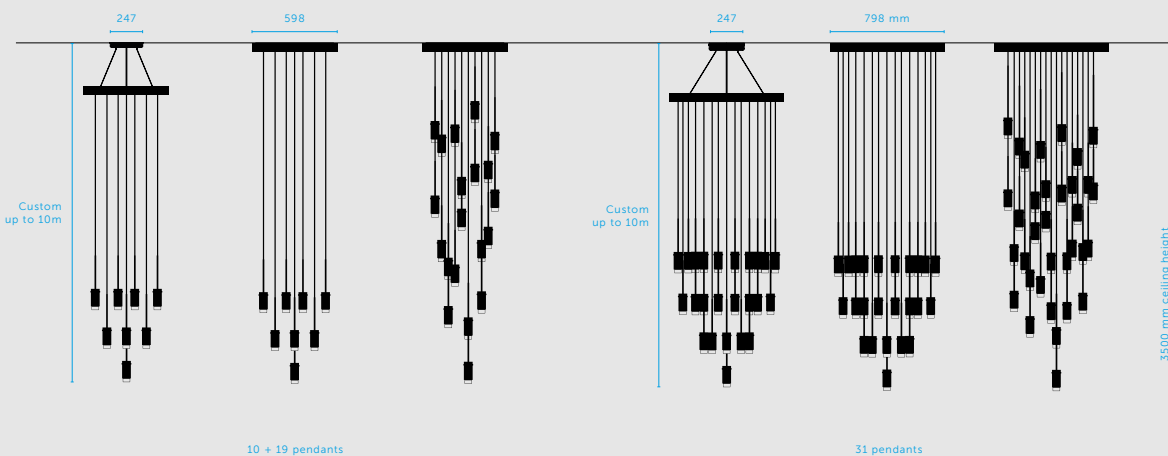

DIRECTORY
CHANDELIERS

Use our online configurator to create your own custom Buster + Punch chandelier in cascade or classic formations. Choose from Exhaust or Heavy Metal pendants, select your finish, then tailor your drop height and mounting preference.

scale 1:52 (mm) B+P Chandeliers can be designed online using our configurator and are made bespoke to your requirements.

types:

- 10 pendants
- 19 pendants
- 31 pendants

formation:

- classic
- cascade

mounting:

- surface
- suspended

DIRECTORY
CHANDELIER / EXHAUST

body finish:
stone
graphite

knurl:

- linear
- or
- cross

detail finish:
steel
burnt steel
brass
gun metal

detail finish:
steel
brass
smoked bronze
black

knurl:

- linear
- cross

finish details:

- steel
- burnt steel
- brass
- gun metal
- smoked bronze
- black

finish body:

- stone
- graphite

tech:

- GU10
- 220-240V
- CB/CE certified
- Class 1 & IP20

detail:

- torx screws
- coin screws

DIRECTORY
CHANDELIER / HEAVY METAL

knurl:

- linear
- or
- cross

finish:
steel
burnt steel
brass
gun metal

finish:
steel
brass
smoked bronze
black

knurl:

- linear
- cross

finish:

- steel
- burnt steel
- brass
- gun metal
- smoked bronze
- matt black

tech:

- E27
- 220-240V
- CB/CE certified
- IP20