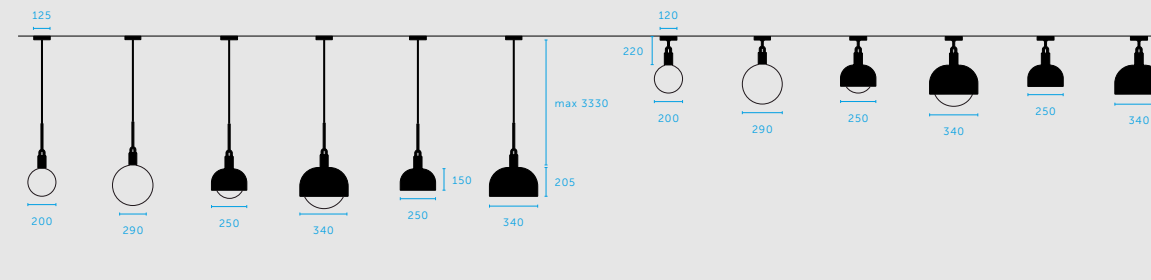

FORKED / GLOBE / LARGE

finish:	sku:
opal	UFG-37762
smoked	UFG-09764

scale 1:52 (mm)

knurl:

linear
cast

types:

pendant lights
ceiling lights
lamp shades

finish: