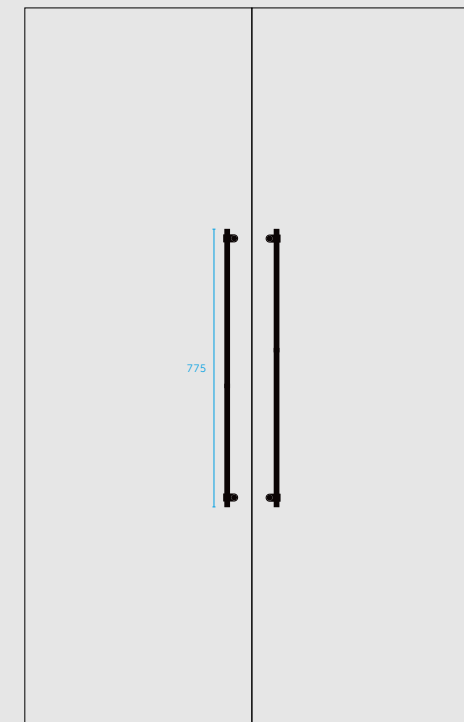

FURNITURE KNOB / CAST

finish:	sku:
steel	UFK-071272
brass	COMING LATE '24
aged brass*	UFK-051273
gun metal*	UFK-351274
welders black	UFK-481275

PULL BAR / CAST

finish:	sku: (small)	sku: (medium)	sku: (large)
steel	UPB-072109	UPB-072113	UPB-072117
brass	COMING LATE '24	COMING LATE '24	COMING LATE '24
aged brass*	UPB-052110	UPB-052114	UPB-052118
gun metal*	UPB-352111	UPB-352115	UPB-352119
welders black	UPB-592112	UPB-592116	UPB-592120

T-BAR / CAST

finish:	sku:
steel	COMING LATE '24
brass	COMING LATE '24
welders black	COMING LATE '24

HOOK / CAST

finish:	sku:
steel	COMING LATE '24
brass	COMING LATE '24
welders black	COMING LATE '24

FURNITURE KNOB / DOUBLE-SIDED / CAST

Fits a 6-20 mm door.

finish:	sku:
steel	UFK-071280
brass	COMING LATE '24
aged brass*	UFK-051281
gun metal*	UFK-351282
welders black	UFK-481283

PULL BAR / DOUBLE-SIDED / CAST

Fits a 12-60 mm door.

finish:	sku:
steel	COMING LATE '24
brass	COMING LATE '24
welders black	COMING LATE '24

CLOSET BAR / CAST

finish:	sku:
steel	UCB-072121
brass	COMING LATE '24
aged brass*	UCB-052122
gun metal*	UCB-352123
welders black	UCB-592124

CLOSET BAR / DOUBLE-SIDED / CAST

finish:	sku:
steel	COMING LATE '24
brass	COMING LATE '24
welders black	COMING LATE '24

775

775

2000 mm closet door