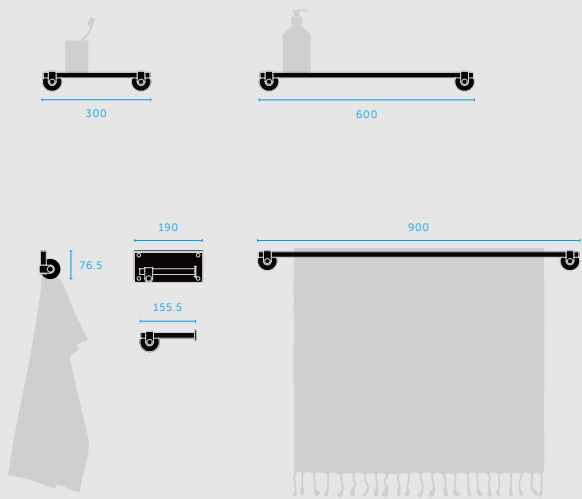

SOAP BOTTLE HOLDER / SINGLE / CAST

Fits B+P body care bottles.

finish:	sku:
steel	USP-071304-01
brass	COMING LATE '24
gun metal*	USP-351306-01
welders black	COMING LATE '24

SOAP BOTTLE HOLDER / DOUBLE / CAST

Fits B+P body care bottles.

finish:	sku:
steel	COMING LATE '24
brass	COMING LATE '24
gun metal*	USP-351314-01
welders black	COMING LATE '24

*Product will be discontinued when stocks are out.

TOILET ROLL HOLDER / CAST

finish:	sku:
steel	UTA-071288-01
brass	COMING LATE '24
gun metal*	UTA-351290-01
welders black	UTA-481291-01

TOILET ROLL HOLDER / SHELF / CAST

finish:	sku:
steel	UTA-072157-01
brass	COMING LATE '24
gun metal*	UTA-352159-01
welders black	COMING LATE '24

HOOK / CAST

finish:	sku:
steel	COMING LATE '24
brass	COMING LATE '24
welders black	COMING LATE '24