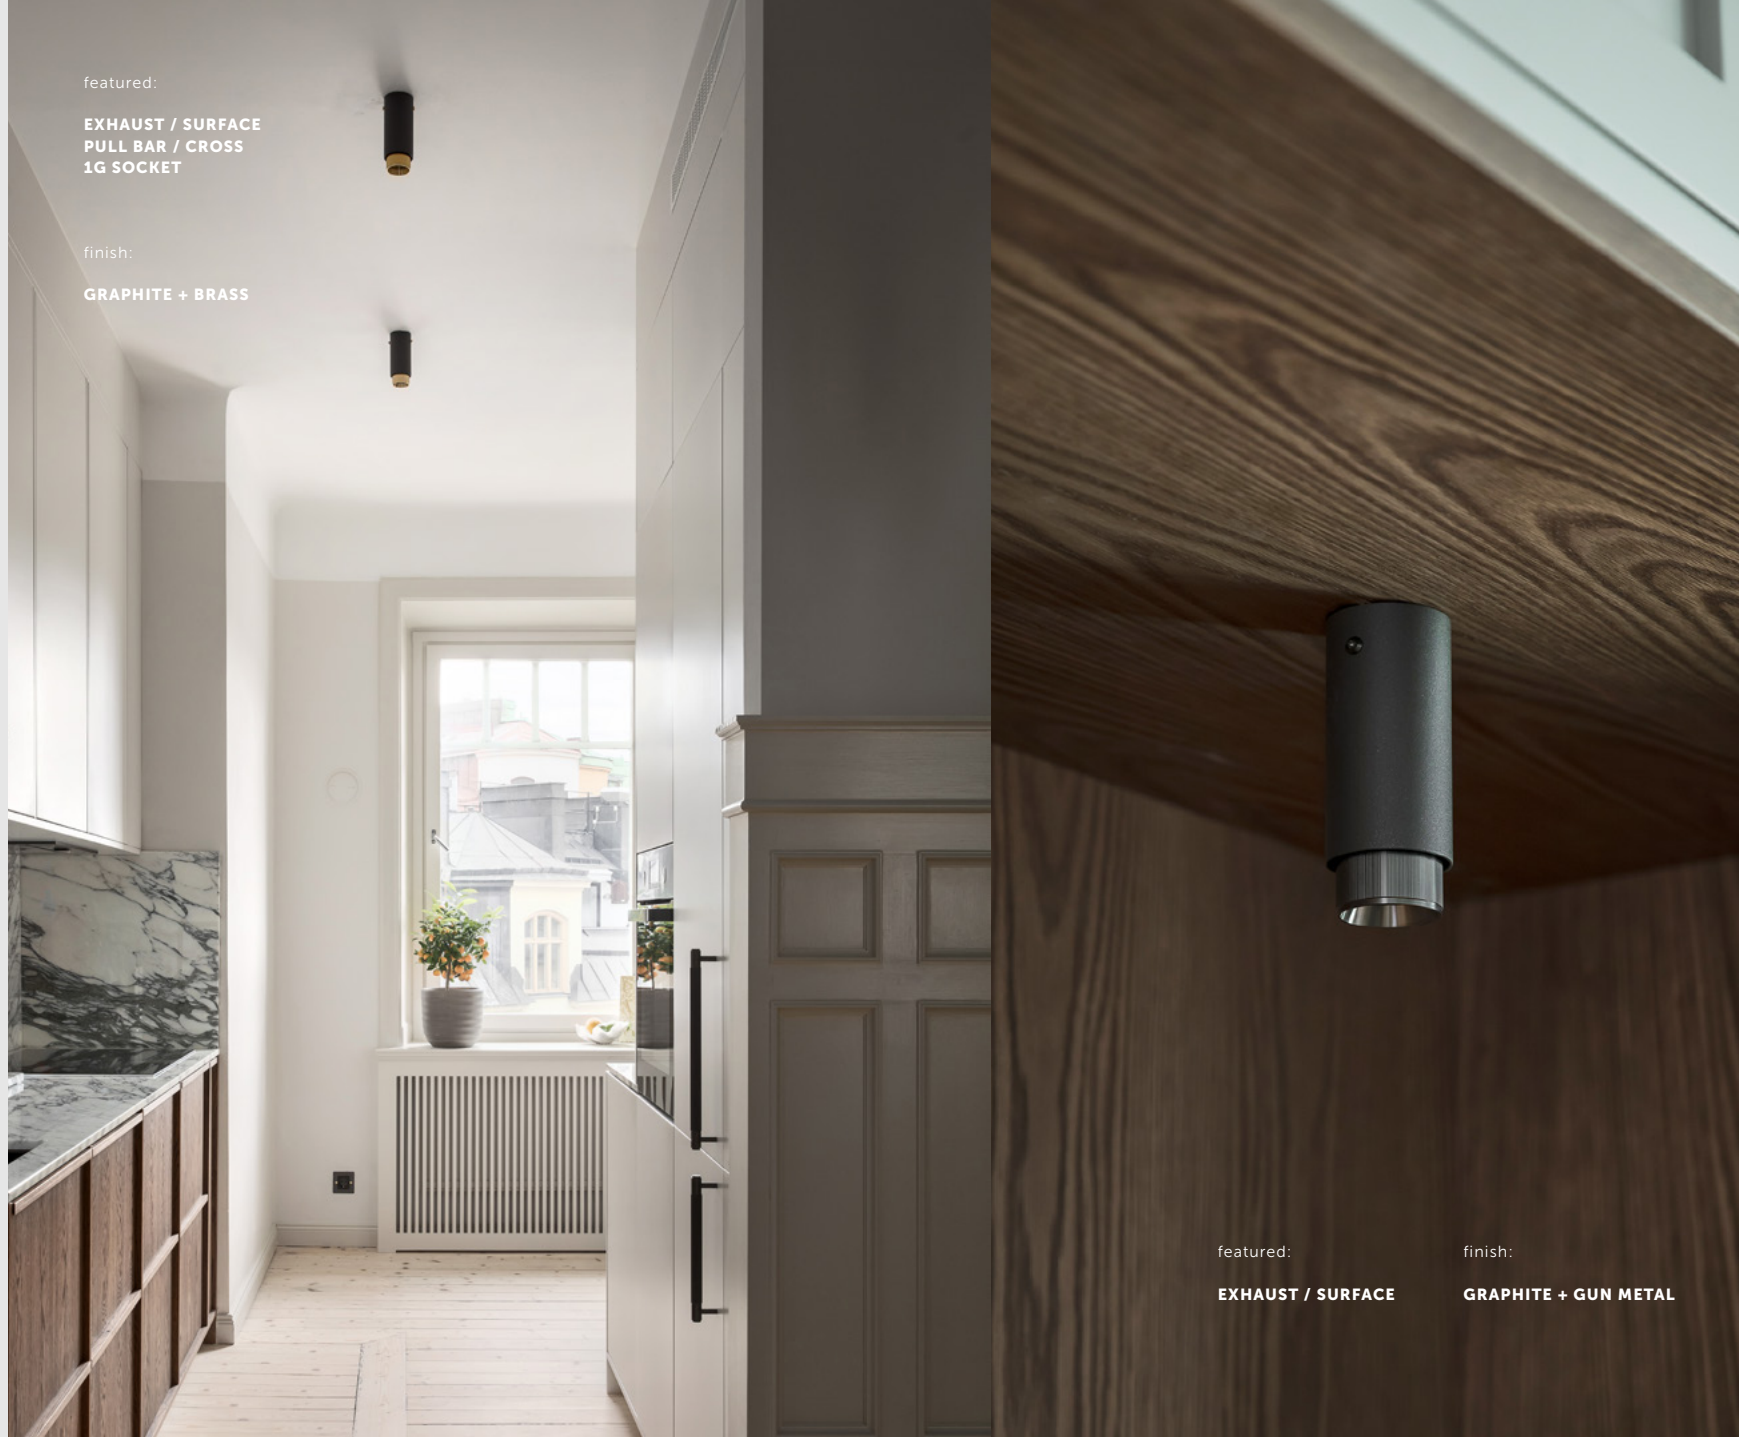

LIGHTING
EXHAUST

Exhaust is a flexible range of spotlights and pendants that bring versatile task lighting to any space, with styling to match. Its solid metal powder coated body is brought to life with functional detailing. The light features a knurled solid metal baffle to direct light, housing a honeycomb structure to reduce glare, and comes in a pendant, surface, spotlight or track light variation.