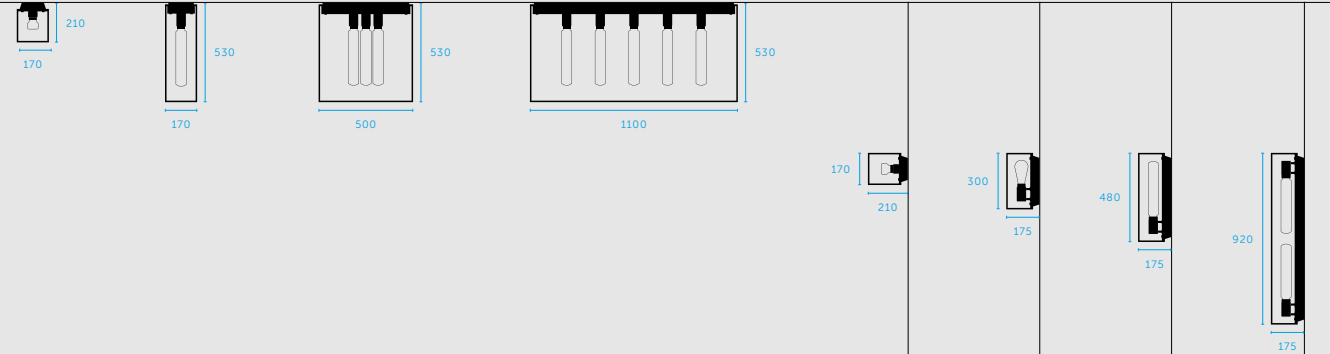

sku: RCA-14266
RCA-023377

CAGED CEILING 5.0

finish: white marble
black marble

sku: RCA-14268
RCA-023379

CAGED CEILING / EXTENSION CAGE

To fit CAGED 4.0 and CAGED 5.0.

legth: 500 mm

sku: RCA-02406