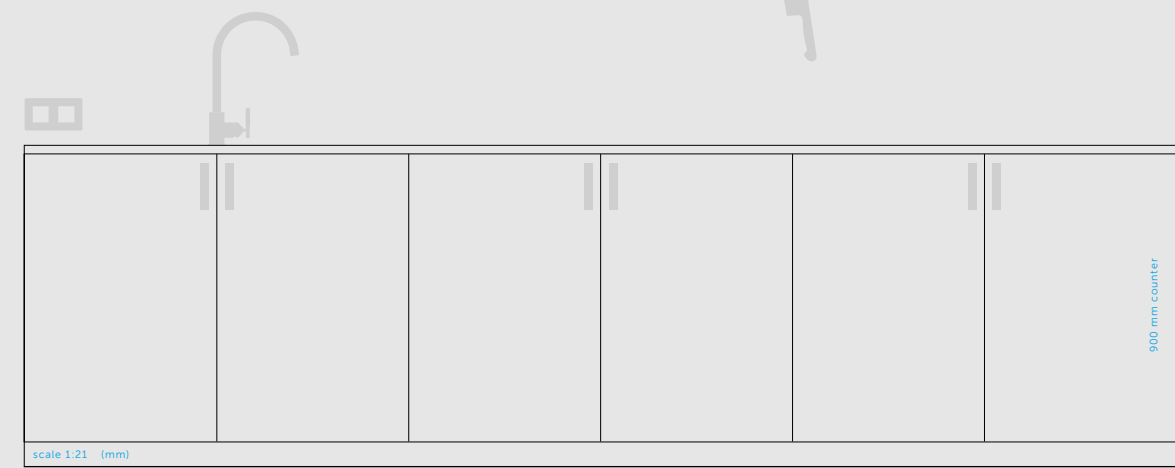

DIRECTORY **KITCHEN / SHELVES**

SHELF / GIRDER

finish:	sku:
stone + steel	USV-231920
stone + brass	USV-251919
stone + gun metal	USV-651921
black + steel	USV-041916
black + brass	USV-061915
black + gun metal	USV-531917

SHELF / HANGER

finish:	sku:
stone + steel	USV-231928
stone + brass	USV-251927
stone + gun metal	USV-651929
black + steel	USV-041924
black + brass	USV-061923
black + gun metal	USV-531925

types:

- girder shelves
- hanger shelves

finish:

- steel
- brass
- gun metal
- stone
- black

detail:

- coin screws

tech:

- max load 30kg