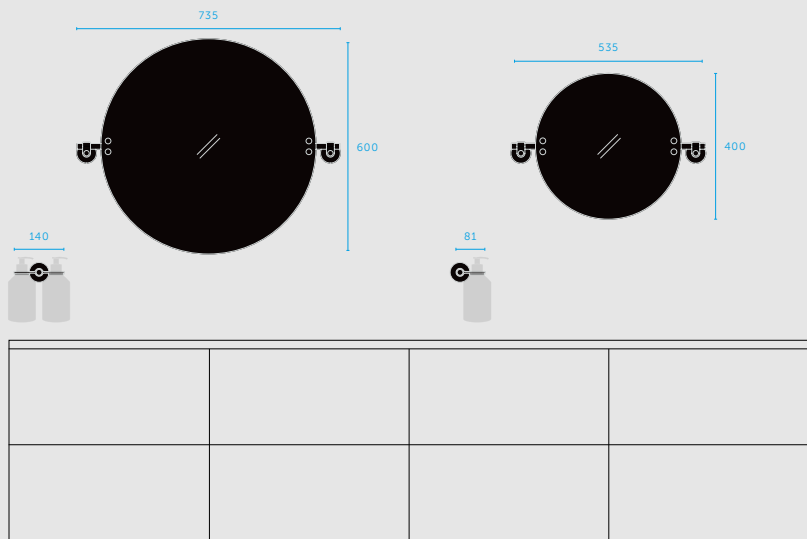

SOAP BOTTLE HOLDER / SINGLE / CAST

Fits B+P body care bottles.

finish:	sku:
steel	USP-071304-01
brass	COMING LATE '24
gun metal*	USP-351306-01
welders black	COMING LATE '24

SOAP BOTTLE HOLDER / DOUBLE / CAST

Fits B+P body care bottles.

finish:	sku:
steel	COMING LATE '24
brass	COMING LATE '24
gun metal*	USP-351314-01
welders black	COMING LATE '24

*Product will be discontinued when stocks are out.

TOILET ROLL HOLDER / CAST

finish:	sku:
steel	UTA-071288-01
brass	COMING LATE '24
gun metal*	UTA-351290-01
welders black	UTA-481291-01

TOILET ROLL HOLDER / SHELF / CAST

finish:	sku:
steel	UTA-072157-01
brass	COMING LATE '24
gun metal*	UTA-352159-01
welders black	COMING LATE '24

HOOK / CAST

finish:	sku:
steel	COMING LATE '24
brass	COMING LATE '24
welders black	COMING LATE '24