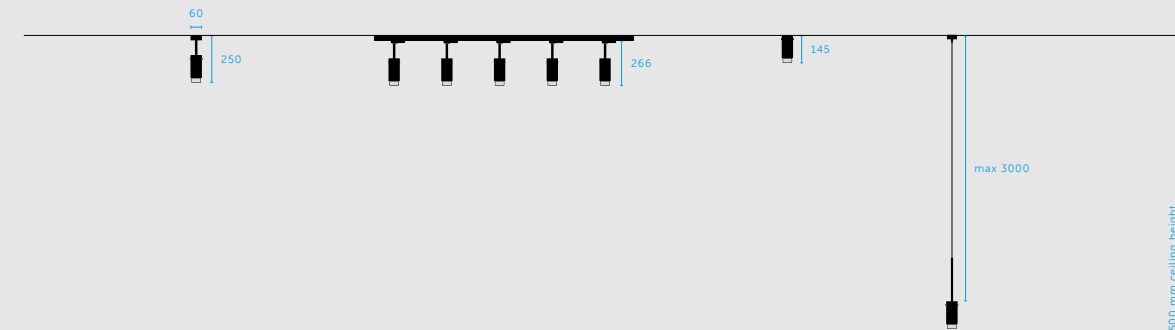

scale 1:40 (mm)

knurl:

- linear
- cross

types:

- spot lights
- track lights
- surface mounted
- pendant lights

finish details:

- steel
- burnt steel
- brass
- gun metal
- smoked bronze
- black

finish body:

- stone
- graphite

tech:

- GU10
- 220-240V
- CB/CE certified
- Class 1 & IP20

detail:

- torx screws
- coin screws