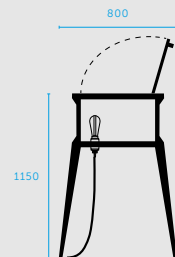

- full grain leather
- brass logo screws

features:

stackable

scale 1:52 (mm)

2500 mm ceiling height

scale 1:52 (mm)

2500 mm ceiling height

FURNITURE
CABINET + DRESSER