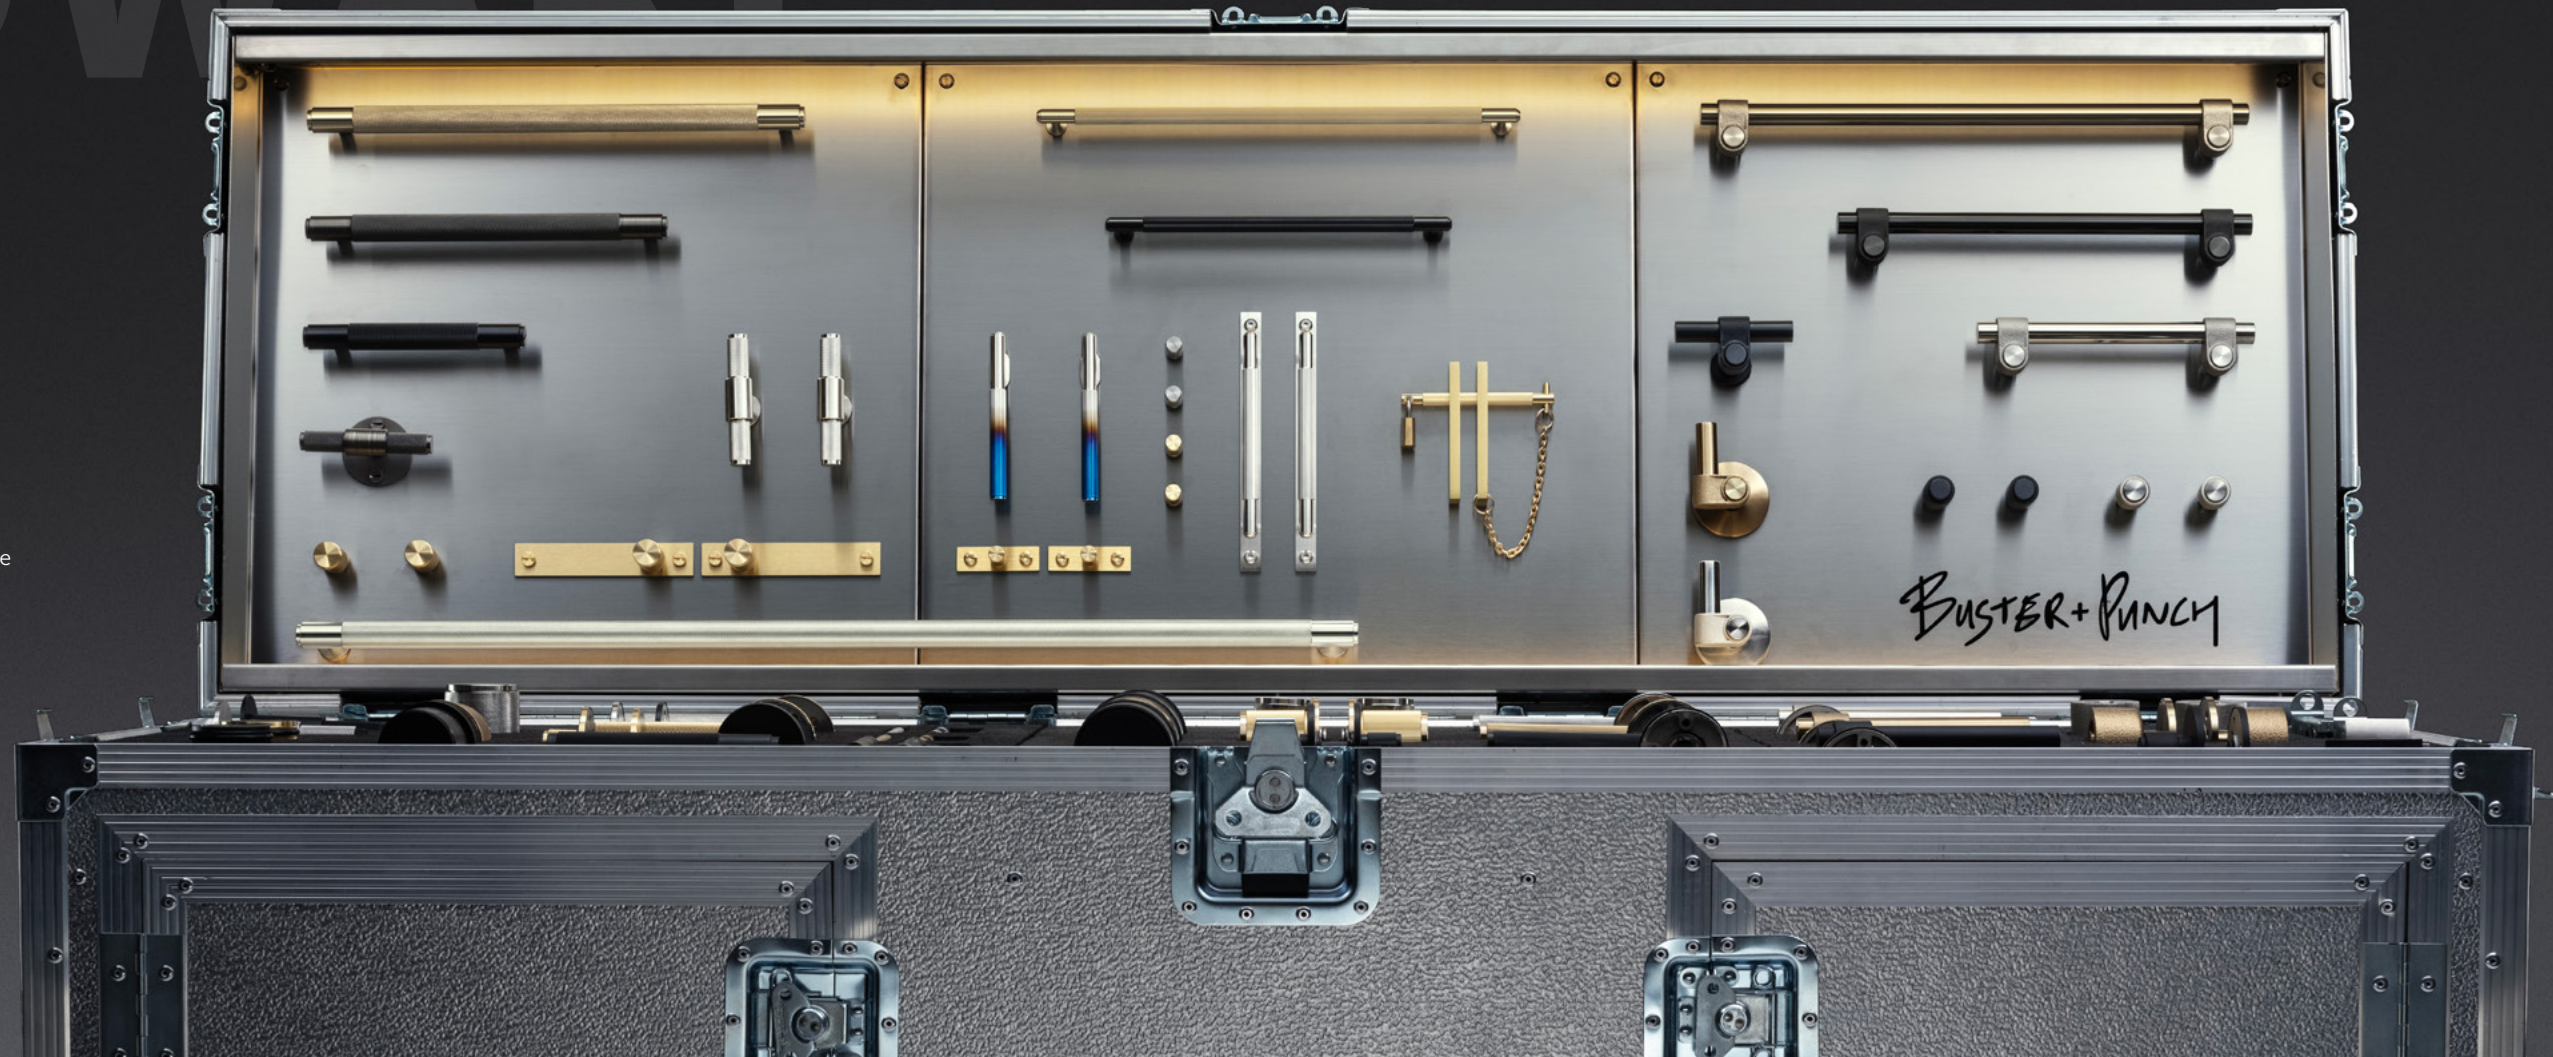

CROSS

Cross is industrial, made from solid metal bar with a cross knurling created using a diamond-tip CNC lathe, it features a solid metal coin screw detail.

LINEAR

Linear has an elegant, long knurl that runs along its slimmed-down solid metal bar and has a tapered torx screw detail.

CAST

Cast is an architectural design where rough-cast elements meet a smooth, hand-polished solid metal bar. Cast pieces are finished with our solid metal spun screws. The nature of the casting process means each piece is totally unique.

CABINET HARDWARE

CABINET HARDWARE

Precision-engineered solid metal cabinet hardware for kitchens, bathrooms and furniture. Create a seamless foundation of detailing with signature B+P looks and finishes.

CABINET HARDWARE

LINEAR

Linear cabinet hardware adds a real sense of elegance and refinement to everything it touches. The collection is made from solid metal bar, with torx screw detailing, and a crisp, diamond-cut linear knurling pattern that catches the light. All refined by hand and packaged for a great unboxing experience. The range includes cabinet knobs, L-bars, pull bars and the striking B+P precious bar.