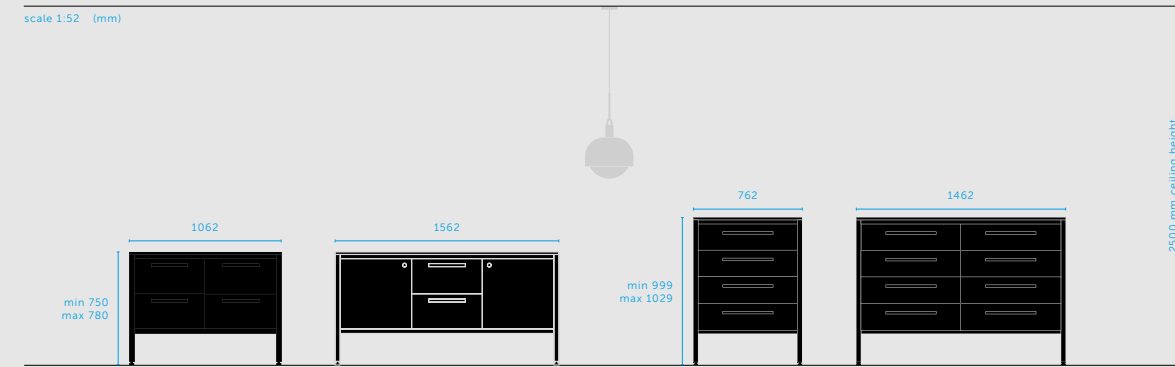

finish: black ash + brass
sku: GDF-742559

DRESSER / DOUBLE

A double black ash dresser, finished with linear pull bar in brass.

finish: black ash + brass
sku: GDF-742560

knurl:

- linear
- cross

types:

- cabinets
- dressers