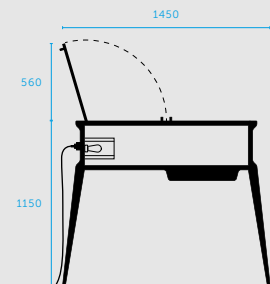

- full grain leather
- brass logo screws

features:

stackable

scale 1:52 (mm)

2500 mm ceiling height

scale 1:52 (mm)

2500 mm ceiling height

FURNITURE
CABINET + DRESSER