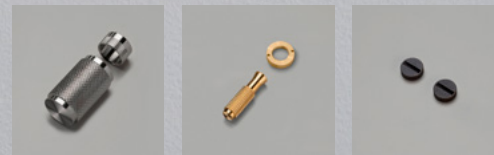

DETAIL KITS