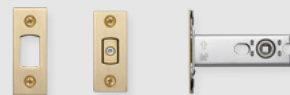

THUMBTURN LOCK DEADBOLT LATCH

57 mm backset, for use with our Thumbturn Locks.

finish:	sku:
steel	GLL-071173
brass	GLL-051172
gun metal*	GLL-351177
black	GLL-021175