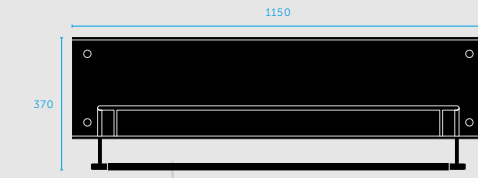

finish:

- steel 
- brass 
- gun metal 
- stone 
- black 

detail:

- coin screws

tech:

- max load 30kg

BATHRO

BATHROOM