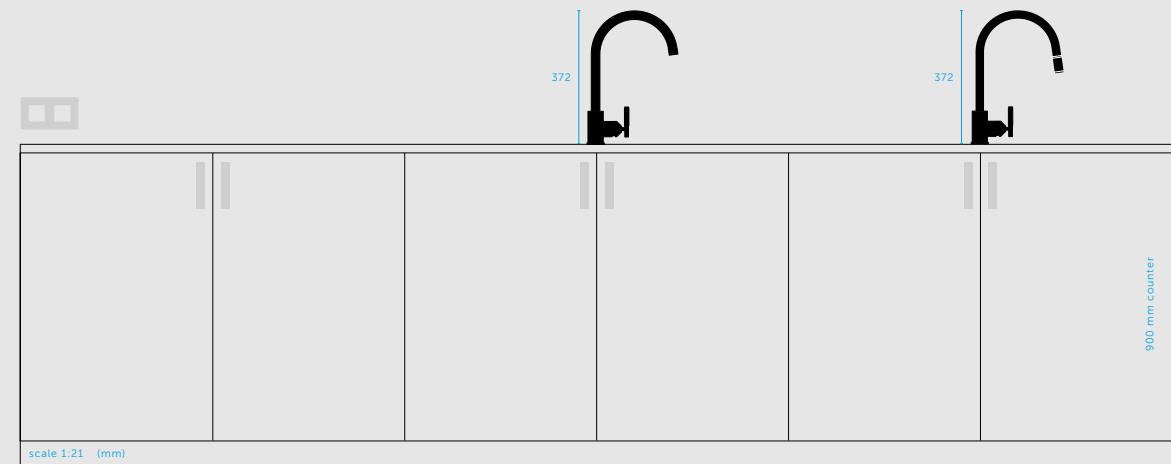

look:

- cast
- linear
- cross

types:

- mixer taps
- pull-out taps

finish:

- steel 
- blond brass 
- gun metal 
- welders black 

detail:

- rough-cast base
- solid metal