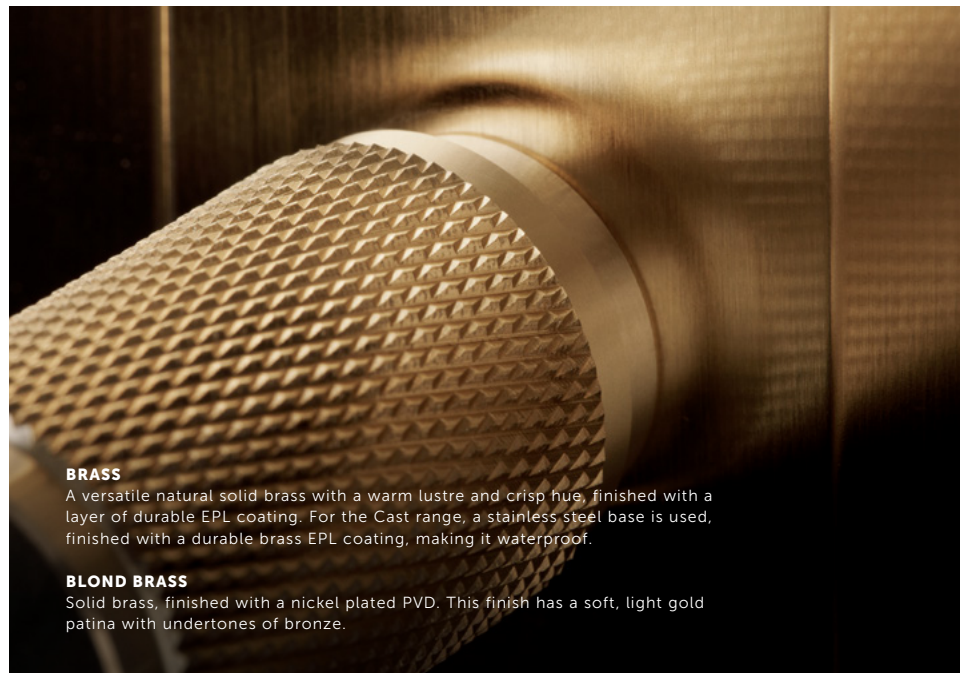

BURNT STEEL

Solid stainless steel exposed to excessive heat and finished with a protective PVD coating to create our unique, durable, burnt steel finish. Check availability for limited inventory or discontinued products.

STEEL

Made from solid stainless steel and refined by hand, this is our most durable finish. It will maintain its crisp appearance for many years, from the moment you take it out of the box.

GUN METAL

Gun Metal is made from solid stainless steel which is then finished in gun metal PVD. This is an exceptionally durable process, and it will retain its elegance and soft lustre for many years. For the Cast range, a stainless steel base is used, finished with a durable gun metal EPL coating to make it waterproof.

FYI In some cases other metal, coating and lacquer combinations may be used, if better suited to a specific function or product. I.e. Taps are made from a brass base finished with either nickel plating, baked on paint coating or PVD coating and in some cases Door Hardware is finished with a more durable PVD.

WELDERS BLACK

Solid stainless steel with a durable PVD coating technique, to create a soft and subtle, charcoal-black finish. For the Cast range, a stainless steel base is used, finished in a durable Welders Black EPL coating making it waterproof.