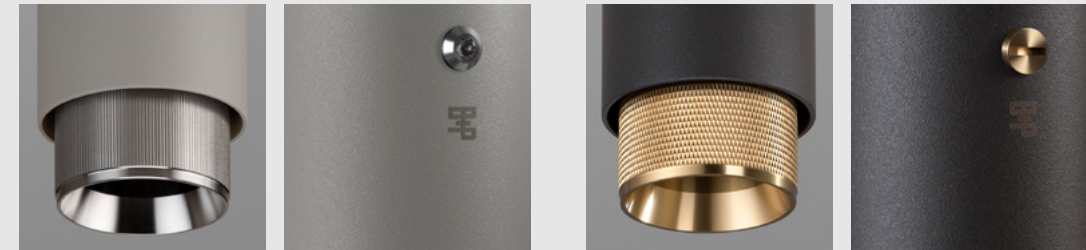

EXHAUST / SPOT

Requires detail kit, see next page.

finish: (body)   **sku:** (body)

stone   RBB-21692
graphite   RBB-17691

EXHAUST / SURFACE

Requires detail kit, see next page.

finish: (body)   **sku:** (body)

stone   RBB-21700
graphite   RBB-17699

EXHAUST / TRACK

Requires detail kit, see next page.

finish: (body)   **sku:** (body)

stone   RSH-21704
graphite   RSH-17703

EXHAUST / PENDANT

Requires detail kit, see next page.

finish: (body)   **sku:** (body)

stone   RBB-21696
graphite   RBB-17695

EXHAUST / DETAIL KIT / LINEAR

Requires Exhaust body, see previous page.

finish:	sku:
burnt steel	RBB-36795
steel	RBB-07686
brass	RBB-05685
gun metal	RBB-35687

EXHAUST / DETAIL KIT / CROSS

Requires Exhaust body, see previous page.

finish:	sku:
steel	UEDK-073523
brass	UEDK-053522
smoked bronze	UEDK-453524
black	UEDK-023534