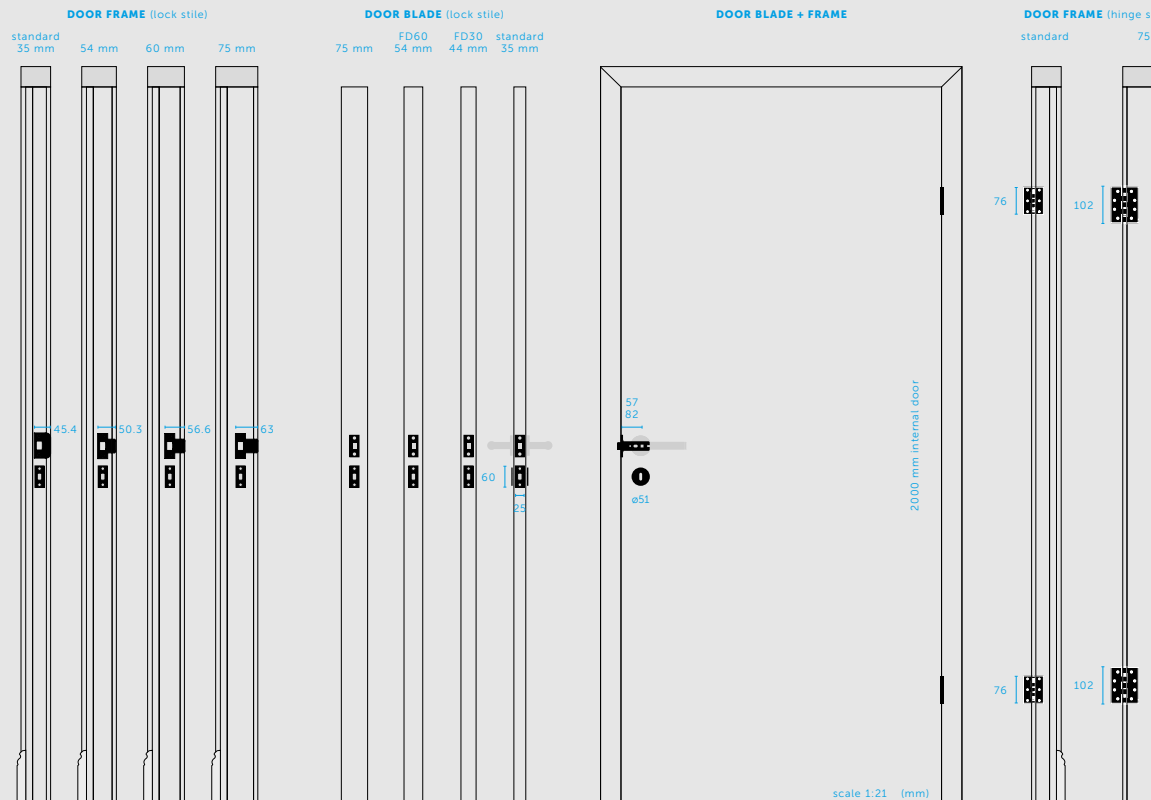

1. **types:**
2. escutcheon plates
   - strike plates
   - hinges
   - latches

1. **finish:**
2. steel
   - brass
   - gun metal
   - smoked bronze
   - welders black
   - black

EURO CYLINDER PLATE / CC 35 MM

Cc 35 mm.

finish:	sku:
steel	UK-CYL-35-ST-A
brass	UK-CYL-35-BR-A
smoked bronze	UK-CYL-35-SM-A
gun metal*	RES-351875
welders black	RES-591874
black	UK-CYL-35-BL-A

EURO CYLINDER PLATE / CC 27 MM

Cc 27 mm (Scandinavia).

finish:	sku:
steel	SW-CYL-27-ST-A
brass	SW-CYL-27-BR-A
smoked bronze	SW-CYL-27-SM-A
gun metal*	SES-351879
welders black	SES-591878
black	SW-CYL-27-BL-A

THUMBTURN LOCK DEADBOLT LATCH

57 mm backset, for use with our Thumbturn Locks.

finish:	sku:
steel	GLL-071173
brass	GLL-051172
gun metal*	GLL-351177
black	GLL-021175

THUMBTURN LOCK DEADBOLT LATCH

82 mm backset, for use with our Thumbturn Locks.

finish:	sku:
steel	GLL-071179
brass	GLL-051178
gun metal*	GLL-351183
black	GLL-021181

STRIKE PLATE KIT / T-SHAPED

Fits a 54 mm door.

finish:	sku:
steel	UDS-071775
brass	UDS-051776
gun metal*	UDS-351780
black	UDS-021778

STRIKE PLATE KIT / T-SHAPED

Fits a 60 mm door.

finish:	sku:
steel	UDS-071781
brass	UDS-051782
gun metal*	UDS-351786
black	UDS-021784

STRIKE PLATE KIT / T-SHAPED

Fits a 75 mm door.

finish:	sku:
steel	UDS-071787
brass	UDS-051788
gun metal*	UDS-351792
black	UDS-021790

STRIKE PLATE KIT / D-SHAPED

Fits a standard door.

finish:	sku:
steel	UDS-071793
brass	UDS-051794
gun metal*	UDS-351798
black	UDS-021796

*Product will be discontinued when stocks are out.