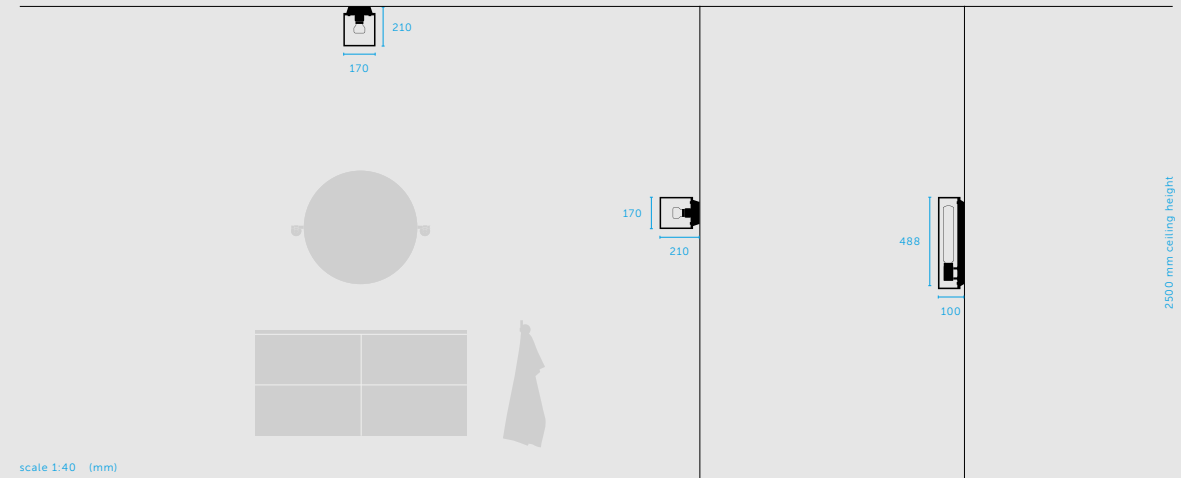

CAGED WET / SMALL

This can also be fitted as a wall light.

finish:	sku:
steel	RCA-02680
brass	RCA-14679
gun metal	RCA-02681

CAGED WET / LARGE

finish:	sku:
steel	RCA-552521
brass	RCA-052523
gun metal	RCA-352522

knurl:

- cross
- cast

types:

- ceiling lights
- wall lights

finish:

- steel
- brass
- gun metal

tech:

- E27
- 220-240V
- CB/CE certified
- IP44

detail:

- coin screws