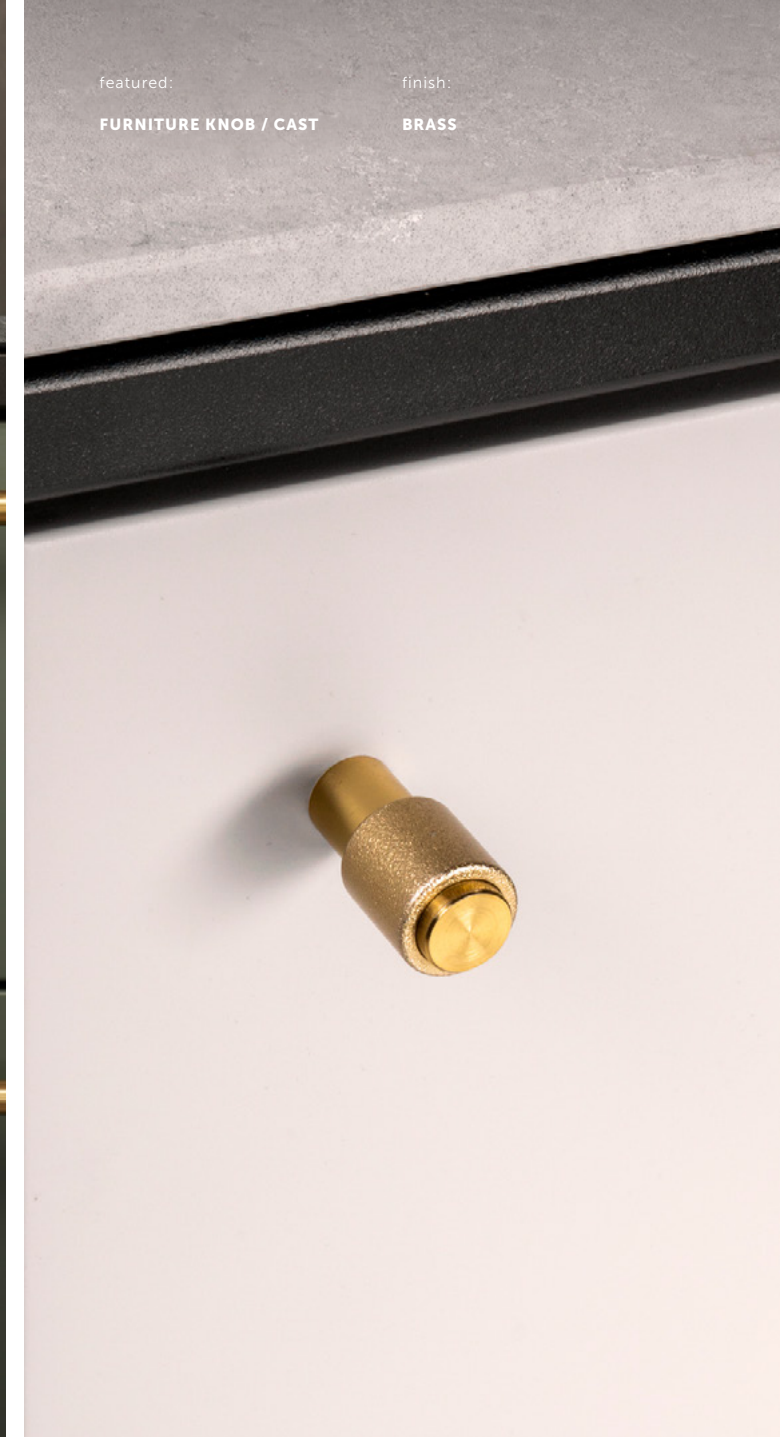

featured:
T-BAR / CAST
PULL BAR / CAST

finish:
STEEL

featured:
PULL BAR / CAST

featured:
FURNITURE KNOB / CAST

finish:
BRASS

FURNITURE KNOB / CAST

finish:	sku:
steel	UFK-071272
brass	COMING LATE '24
aged brass*	UFK-051273
gun metal*	UFK-351274
welders black	UFK-481275