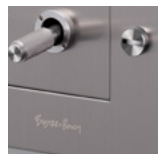

solid metal

logo option**

**Our 1G plates can be selected with or without our etched logo. Plates for 2, 3 + 4G come without a logo.

CUSTOM ELECTRICITY

Use our online configurator to create your own custom switches and sockets, combining different modules, inserts and detail kits. All set against our solid metal backplates and signature coin screws.