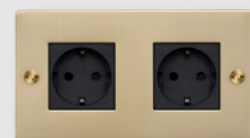

DIRECTORY **SWITCHES + SOCKETS**

1G DIMMER / 250W

250W LED
Retractive

finish:	sku: (no logo)	sku: (logo)
white	CDR-143780	CDR-141974
steel	CDR-073779	CDR-071977
brass	CDR-053777	CDR-051976
smoked bronze	CDR-093778	CDR-091978
black	CDR-023776	CDR-021975

1G TOGGLE SWITCH

On/off
2-Way
10AX

finish:	sku: (no logo)	sku: (logo)
white	CTG-143795	CTK-143457
steel	CTG-073794	CTK-073453
brass	CTG-053792	CTK-053451
smoked bronze	CTG-093793	CTK-453455
black	CTG-023791	CTK-023449

1G DOUBLE TOGGLE SWITCH

On/off
2-Way
10AX

finish:	sku: (no logo)	sku: (logo)
white	CTG-143785	CTG-141969
steel	CTG-073784	CTG-071972
brass	CTG-053782	CTG-051971
smoked bronze	CTG-093783	CTG-091973
black	CTG-023781	CTG-021970

1G SOCKET

Schuko type F
16 AMP

finish:	sku: (no logo)	sku: (logo)
white	CSC-143790	CSK-143447
steel	CSC-073789	CSK-073443
brass	CSC-053787	CSK-053441
smoked bronze	CSC-093788	CSK-453445
black	CSC-023786	CSK-023439

2G SOCKET

Schuko type F
16 AMP

finish:	sku: (2G)
white	CSK-143448
steel	CSK-073444
brass	CSK-053442
smoked bronze	CSK-453446
black	CSK-023440

1G DIMMER / 100W*

100W LED
2-way

finish:	sku: (logo)
white*	CDR-142385
brass*	CDR-052387
smoked bronze*	CDR-092389
black*	CDR-022386

*Product will be discontinued when stocks are out.

knurl:

cross

types:

dimmer switches

toggle switches

plug sockets

data modules

finish:

white

steel

brass

smoked bronze

black

detail:

coin screw

solid metal

logo option**

**Our 1G plates can be selected with or without our etched logo. Plates for 2, 3 + 4G come without a logo.

CUSTOM ELECTRICITY

Use our online configurator to create your own custom switches and sockets, combining different modules, inserts and detail kits. All set against our solid metal backplates and signature coin screws.

WALL PLATES