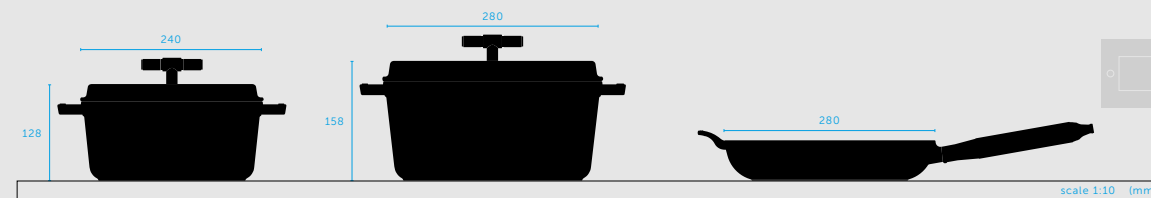

FRYING PAN

28 cm diameter cast iron frying pan.

finish:	sku:
steel handle	UKA-044239
brass handle	UKA-064238

KITCHEN TOWEL

sku:
UKA-014240

scale 1:10 (mm)

look:

cross