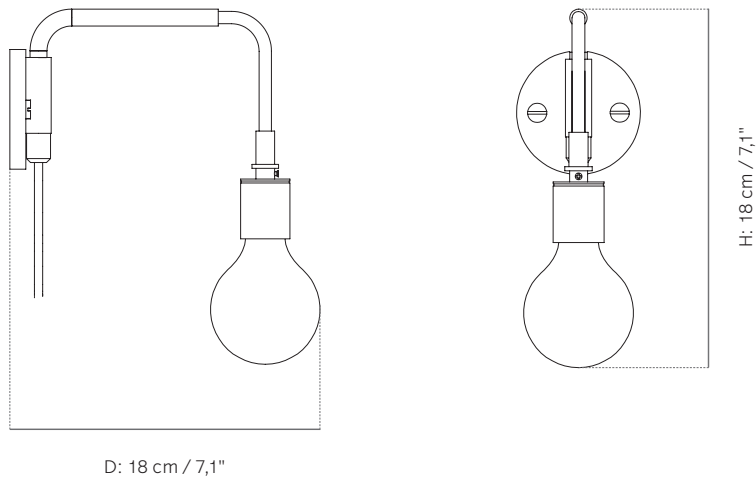

Indoor

Dimensions (cm / in)

H: 18 cm / 7,1"

D: 18 cm / 7,1"

Colours

Brass

Black (RAL 9005)

The Tribeca series is a mix of lamps, pendants and chandeliers, all inspired by the New York City glamour of the late 1930s. The name Tribeca refers to a very popular part of New York in lower West Manhattan, the triangle below Canal Street. The various shapes and designs in the Tribeca series were created in an inspiring creative process where Søren Rose travelled the States, searching for beautiful old lamps and reusable parts to create each unique piece. Collister Table Lamp, forms the latest addition to the series, taking inspiration from the Duane pendant.

Tribeca Series Staple

Technical Specifications

Production Process

The arms and connection parts are made from solid brass or steel rod, the socket is painted ceramic. The brass is not lacquered so the metal will darken and patinate over time.