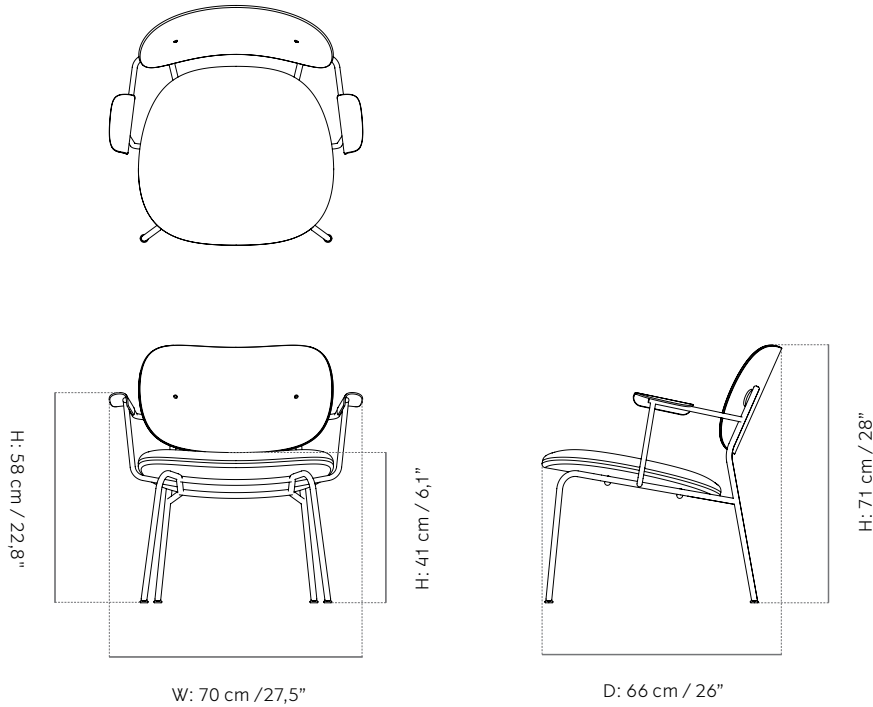

Co Lounge Chair

Technical Specifications

Production Process

Seat, Back- and Armrests: Made from formpressed plywood. Shells are then CNC milled in a 5-axis CNC Machine. Core is Beech veneer, while outer layers are Oak Veneer.

Seat is upholstered with a double foam layer for extra comfort.

Steel Frame: Made from bended and MIG+TIG welded $\varnothing 16 \times 2$ steel tube. Armrests are made from $\varnothing 12$ thread.

Materials

Powder Coated Steel, Plywood, Oak Veneer, Foam (20mm 45N/40kg, 10mm 32N/40kg), Upholstery

Colour Code

Steel Frame: Black (RAL 9005)

Gloss

Gloss 20

Weight item (kg)

TBA

Test

EN1022:2005, L2
EN16139:2013, L2

Certifications

FSC Certified, ENL 14001

Packaging Type

Brown Box

Packaging Measurement (H * W * D)

TBA

Care Instructions

Base, Backrest, Armrest: Use a soft dry cloth to clean. Do not use any cleaners with chemicals or harsh abrasives. Avoid using water.

Upholstered Seat: Should be cleaned according to the recommendations of the textile/leather supplier.