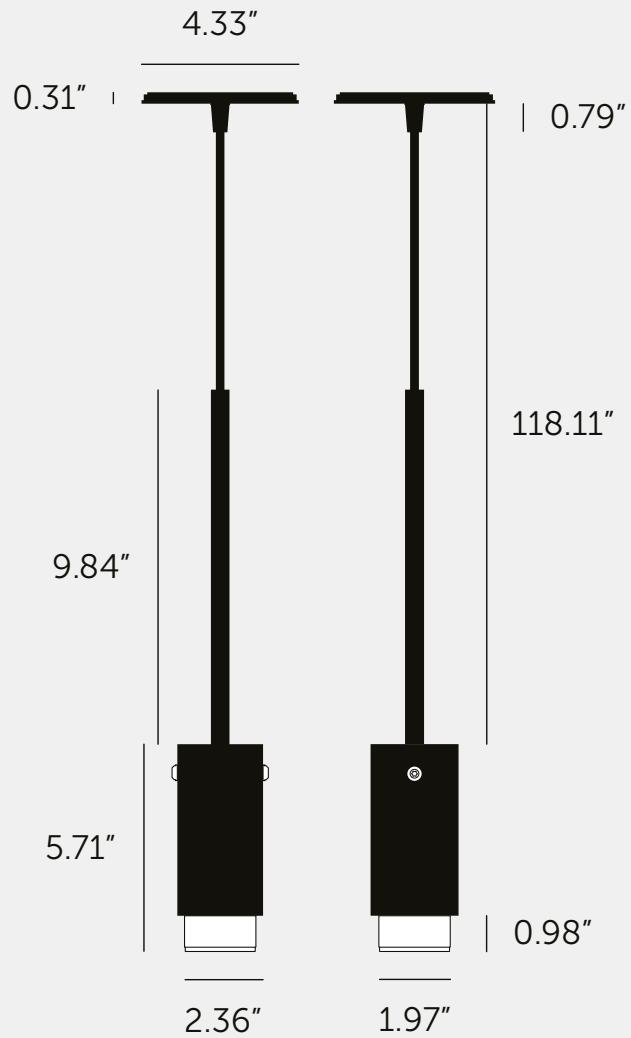

[type. **PENDANT SPOTLIGHT.**]

[info. **MEASUREMENTS.**]

[info. **SPECIFICATIONS.**]

Pendant spotlight

GU10 / 110 - 120 VAC / Dry Locations

Max 1 x 9W LED GU10 bulb

*Bulb sold separately

CB certified / Class 1

[info. **FINISH & SKU NUMBERS.**]

[body. **FINISH.**]

● Graphite

● Stone

[sku.]

NBB-17697

NBB-21698

[detail kit. **FINISH.**]

● Steel

● Burnt Steel

● Brass

● Gun Metal

[sku.]

NBB-07689

NBB-36796

NBB-05688

NBB-35690

[info. **CARE INSTRUCTIONS.**]

Wipe with damp cloth with no loose hairs, avoid using any chemicals. Please note all finishes are prone to aging.

[info. **ALSO INCLUDED.**]

1 x Honeycomb Filter

* The following come in separate boxes:

1 x Baffle*

2 x Torx Screws*

1 pc

1 pc

2 pcs