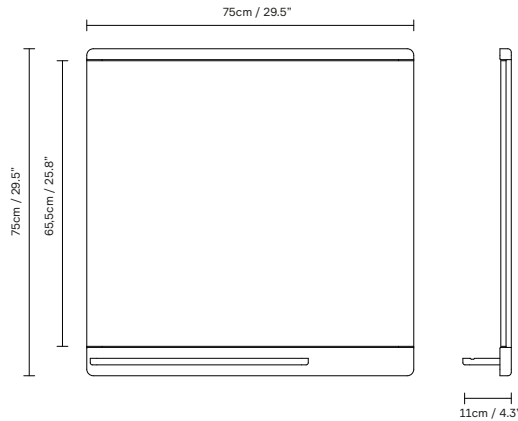

Rim Pinboard

Product Fact Sheet

Rim Pinboard

No. (2420) Rim Pinboard 75 x 75, oak / No. (2421) Rim Pinboard 75 x 75, white oak

Dimensions:

W: 75 cm / 29.5", H: 75 cm / 29.5", D: 11 cm / 4.3

Product description:

The Rim Pinboard is a design element composed of 100% recycled canvas and solid wood.

These two material components result in a natural and warm look, which provide an aesthetically pleasing functional object for the modern living space. The pinboard is an aid in organising and inspiring your daily life by presenting ideas in a modern and welcoming style.