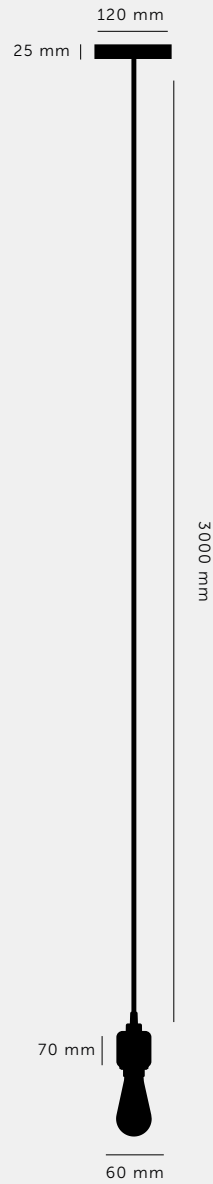

BUSTER + PUNCH

LONDON

[product.]

HEAVY METAL / LINEAR

[type. **PENDANT.**]

[knurl. **LINEAR.**]

[material. **SOLID METAL.**]

A light pendant made from solid metal and featuring our signature, diamond-cut, LINEAR-KNURL pattern. This light has an E27 bulb socket and comes with matt black rubber cord and a matt black metal ceiling rose. The light looks best when teamed up with one of our BUSTER BULBS, sold separately. The pendant is available in BURNT STEEL, GUN METAL and STEEL.

[type. **HEAVY METAL / PENDANT.**]

[info. **MEASUREMENTS.**]

[info. **SPECIFICATIONS.**]

Heavy Metal Pendant

E27 SCREW

220-240V~

IP20

40W MAX

Bulbs sold separately

[info. **FINISH & SKU NUMBERS.**]

[finish.]

[sku.]

 Burnt Steel

RHM-361601

 Gun Metal

RHM-351602

 Steel

RHM-072908

[info. **INCLUDED.**]

1x Linear Heavy Metal Pendant

1x bullnose allen key

[info. **CARE INSTRUCTIONS.**]

Wipe with damp cloth with no loose hairs, avoid using any chemicals. Please note all finishes are prone to aging.