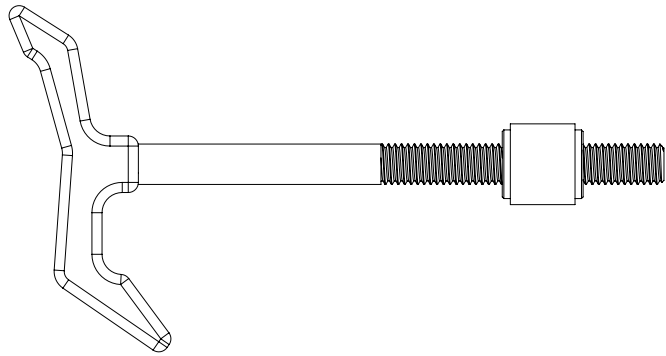

BUSTER+PUNCH
LONDON

THE HOOK
INSTALLATION MANUAL

CONTENTS

	WALL PLUG x1		THE HOOK x1
---	------------------------	---	-----------------------

BUSTERANDPUNCH.COM

1 SCREW HOOK INTO WALL PLUG

[end. **ORDINARY**]