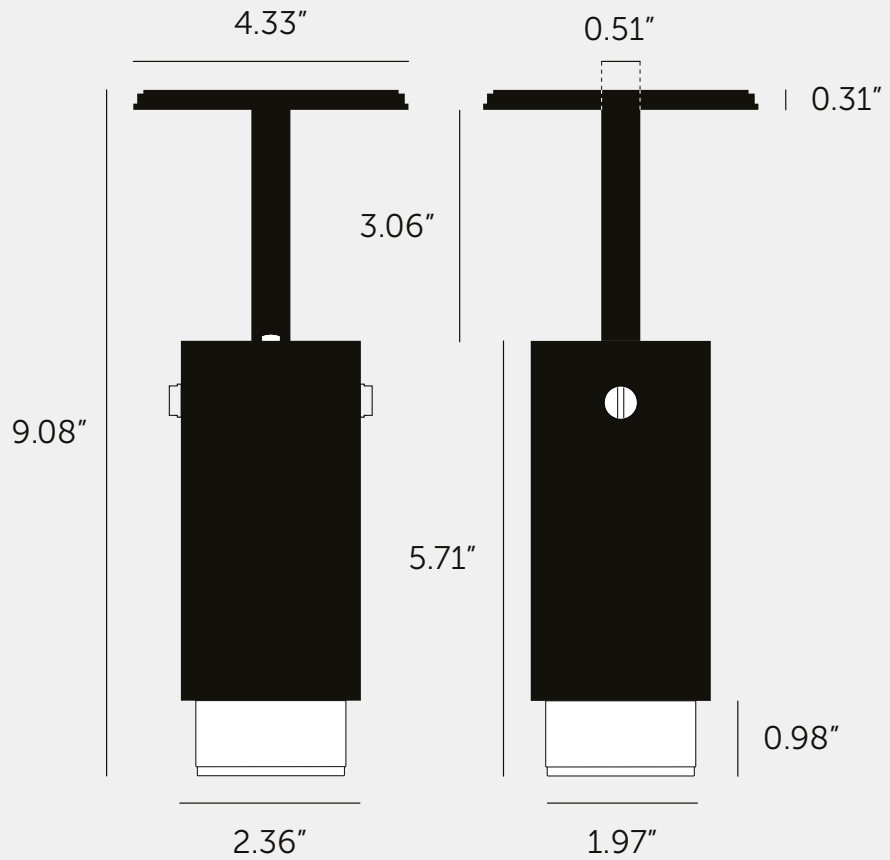

## EXHAUST / SPOT / STONE / CROSS

[ type. **ADJUSTABLE SPOTLIGHT.** ]

[ knurl. **CROSS.** ]

[ detail. **COIN SCREW.** ]

[ region. **UNITED STATES & CANADA.** ]

An adjustable spotlight with a powder coated metal body and solid metal detailing. The spotlight features our signature cross-knurl baffle and machined coin screws, both made from solid metal. The baffle captures light and creates a delicate metallic glow, whilst a honeycomb filter emits a precise, non-glare, directional spotlight. This spotlight fits a GU10 bulb.

[ type. **ADJUSTABLE SPOTLIGHT.** ]

[ info. **MEASUREMENTS.** ]

[ info. **SPECIFICATIONS.** ]

Adjustable spotlight

GU10 / 110-120VAC / Dry locations

Max 1 x 9W LED GU10 bulb

**\*Bulb sold separately**

cULus certified / Class 1