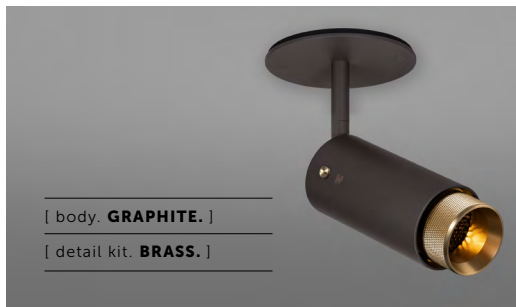

## EXHAUST / SPOT / GRAPHITE / CROSS

[ type. **ADJUSTABLE SPOTLIGHT.** ]

[ knurl. **CROSS.** ]

[ detail. **COIN SCREW.** ]

[ region. **UNITED STATES & CANADA.** ]

An adjustable spotlight with a powder coated metal body and solid metal detailing. The spotlight features our signature cross-knurl baffle and machined coin screws, both made from solid metal. The baffle captures light and creates a delicate metallic glow, whilst a honeycomb filter emits a precise, non-glare, directional spotlight. This spotlight fits a GU10 bulb.

## EXHAUST / SPOT / STONE / CROSS

[ type. **ADJUSTABLE SPOTLIGHT.** ]

[ knurl. **CROSS.** ]

[ detail. **COIN SCREW.** ]

[ region. **UNITED STATES & CANADA.** ]

An adjustable spotlight with a powder coated metal body and solid metal detailing. The spotlight features our signature cross-knurl baffle and machined coin screws, both made from solid metal. The baffle captures light and creates a delicate metallic glow, whilst a honeycomb filter emits a precise, non-glare, directional spotlight. This spotlight fits a GU10 bulb.

[ type. **ADJUSTABLE SPOTLIGHT.** ]

[ info. **MEASUREMENTS.** ]

[ info. **SPECIFICATIONS.** ]

Adjustable spotlight

GU10 / 110-120VAC / Dry locations

Max 1 x 9W LED GU10 bulb

**\*Bulb sold separately**

cULus certified / Class 1