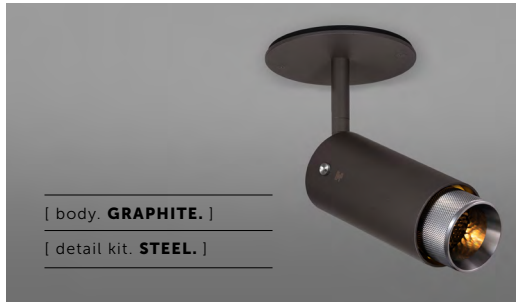

## EXHAUST / SPOT / GRAPHITE / CROSS

[ type. **ADJUSTABLE SPOTLIGHT.** ]

[ knurl. **CROSS.** ]

[ detail. **COIN SCREW.** ]

[ region. **UNITED STATES & CANADA.** ]

An adjustable spotlight with a powder coated metal body and solid metal detailing. The spotlight features our signature cross-knurl baffle and machined coin screws, both made from solid metal. The baffle captures light and creates a delicate metallic glow, whilst a honeycomb filter emits a precise, non-glare, directional spotlight. This spotlight fits a GU10 bulb.

## EXHAUST / SPOT / STONE / CROSS

[ type. **ADJUSTABLE SPOTLIGHT.** ]

[ knurl. **CROSS.** ]

[ detail. **COIN SCREW.** ]

[ region. **UNITED STATES & CANADA.** ]

An adjustable spotlight with a powder coated metal body and solid metal detailing. The spotlight features our signature cross-knurl baffle and machined coin screws, both made from solid metal. The baffle captures light and creates a delicate metallic glow, whilst a honeycomb filter emits a precise, non-glare, directional spotlight. This spotlight fits a GU10 bulb.

[ type. **ADJUSTABLE SPOTLIGHT.** ]

[ info. **MEASUREMENTS.** ]

[ info. **SPECIFICATIONS.** ]

Adjustable spotlight

GU10 / 110-120VAC / Dry locations

Max 1 x 9W LED GU10 bulb

**\*Bulb sold separately**

cULus certified / Class 1