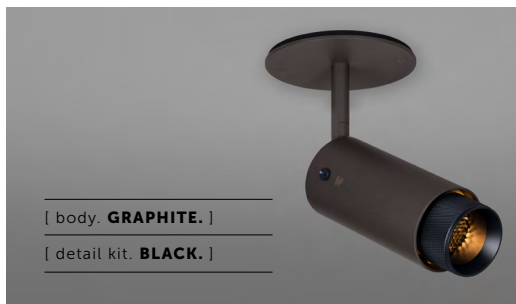

## EXHAUST / SPOT / GRAPHITE / CROSS

[ type. **ADJUSTABLE SPOTLIGHT.** ]

[ knurl. **CROSS.** ]

[ detail. **COIN SCREW.** ]

[ region. **UNITED STATES & CANADA.** ]

An adjustable spotlight with a powder coated metal body and solid metal detailing. The spotlight features our signature cross-knurl baffle and machined coin screws, both made from solid metal. The baffle captures light and creates a delicate metallic glow, whilst a honeycomb filter emits a precise, non-glare, directional spotlight. This spotlight fits a GU10 bulb.

## EXHAUST / SPOT / STONE / CROSS

[ type. **ADJUSTABLE SPOTLIGHT.** ]

[ knurl. **CROSS.** ]

[ detail. **COIN SCREW.** ]

[ region. **UNITED STATES & CANADA.** ]

An adjustable spotlight with a powder coated metal body and solid metal detailing. The spotlight features our signature cross-knurl baffle and machined coin screws, both made from solid metal. The baffle captures light and creates a delicate metallic glow, whilst a honeycomb filter emits a precise, non-glare, directional spotlight. This spotlight fits a GU10 bulb.

[ type. **ADJUSTABLE SPOTLIGHT.** ]

[ info. **MEASUREMENTS.** ]

[ info. **SPECIFICATIONS.** ]

Adjustable spotlight

GU10 / 110-120VAC / Dry locations

Max 1 x 9W LED GU10 bulb

**\*Bulb sold separately**

cULus certified / Class 1