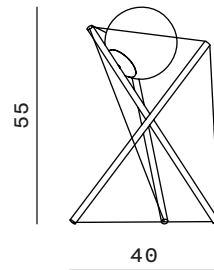

ed057

table lamp

ed057.01 brass

ed057.02 black

ed057.03 chrome

DESCRIPTION

Table lamp with brushed brass, black painted steel or chromed steel structure and frosted light sphere.

ENVIRONMENT

Indoor only

To avoid oxidation of the metal surfaces, do not place in high umidity locations.

Supply: power cord

Cord Length: 1500mm

Weight: 2,5 kg

MATERIALS

Structure: brass with brushed brass finishing / iron with black paint finishing / iron with chrome finishing

ELECTRICAL SPECIFICATIONS

Bulb: E27

Voltage: 230V

Power: max 40W

Color temperature: 2.200° K

Rated useful luminous flux: 160 lm

Nominal lamp life time: 2.000 h

Switching: table switch on cord

Made in Italy

WARNING: FOR INTERIOR USE ONLY!