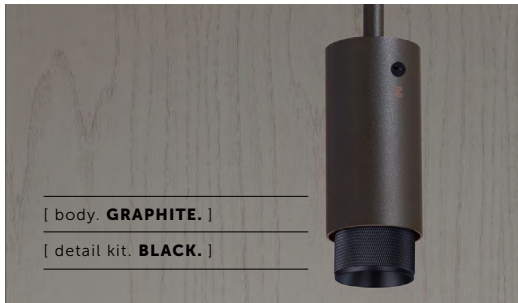

## EXHAUST / PENDANT / GRAPHITE / CROSS

[ type. **PENDANT SPOTLIGHT.** ]

[ knurl. **CROSS.** ]

[ detail. **COIN SCREW.** ]

[ region. **UNITED STATES & CANADA.** ]

A pendant spotlight with a powder coated metal body and solid metal detailing. The pendant features our signature cross-knurl baffle and machined coin screws, both made from solid metal. The baffle captures light and creates a delicate metallic glow, whilst a honeycomb filter emits a precise, non-glare, directional spotlight. This spotlight fits a GU10 bulb.

## EXHAUST / PENDANT / STONE / CROSS

[ type. **PENDANT SPOTLIGHT.** ]

[ knurl. **CROSS.** ]

[ detail. **COIN SCREW.** ]

[ region. **UNITED STATES & CANADA.** ]

A pendant spotlight with a powder coated metal body and solid metal detailing. The pendant features our signature cross-knurl baffle and machined coin screws, both made from solid metal. The baffle captures light and creates a delicate metallic glow, whilst a honeycomb filter emits a precise, non-glare, directional spotlight. This spotlight fits a GU10 bulb.