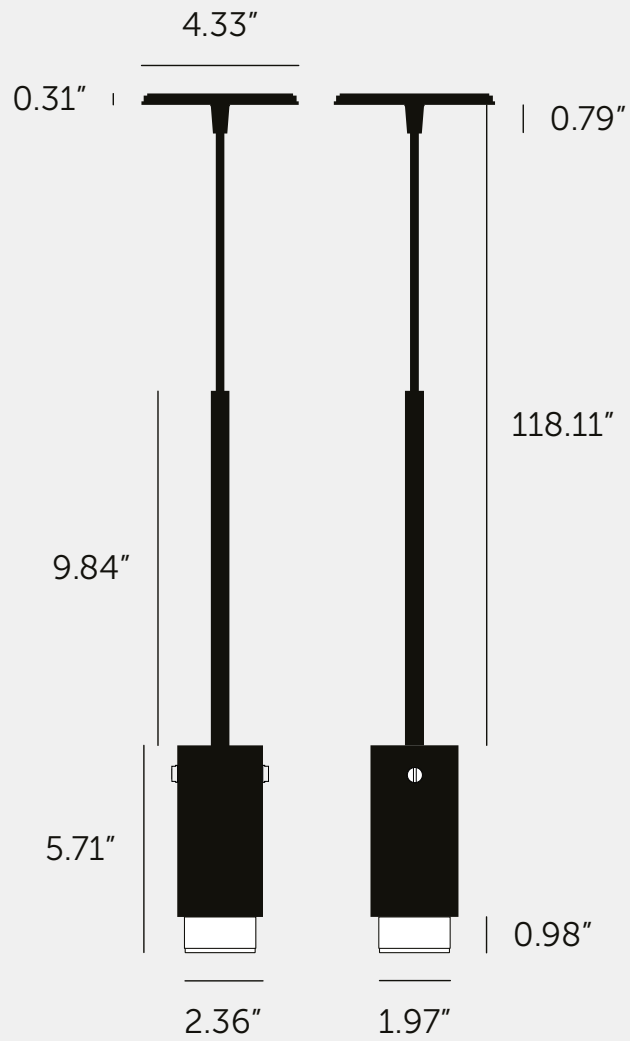

## EXHAUST / PENDANT / STONE / CROSS

[ type. **PENDANT SPOTLIGHT.** ]

[ knurl. **CROSS.** ]

[ detail. **COIN SCREW.** ]

[ region. **UNITED STATES & CANADA.** ]

A pendant spotlight with a powder coated metal body and solid metal detailing. The pendant features our signature cross-knurl baffle and machined coin screws, both made from solid metal. The baffle captures light and creates a delicate metallic glow, whilst a honeycomb filter emits a precise, non-glare, directional spotlight. This spotlight fits a GU10 bulb.

[ type. **PENDANT SPOTLIGHT.** ]

[ info. **MEASUREMENTS.** ]

[ info. **SPECIFICATIONS.** ]

Pendant spotlight

GU10 / 110-120VAC / Dry locations

Max 1 x 9W LED GU10 bulb

**\*Bulb sold separately**

cULus certified / Class 1