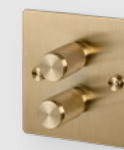

2G DIMMER SWITCH

2-way dimmer
Module included (60-250w)

finish:

white
white + steel
white + brass
steel
steel + brass
brass
smoked bronze
smoked bronze + steel
smoked bronze + brass
black
black + steel
black + brass

sku:

UK-DI-CO-2G-LED-WH-A
UK-DI-CO-2G-LED-WH-ST-A
UK-DI-CO-2G-LED-WH-BR-A
UK-DI-CO-2G-LED-ST-A
UK-DI-CO-2G-LED-ST-BR-A
UK-DI-CO-2G-LED-BR-A
UK-DI-CO-2G-LED-SM-A
UK-DI-CO-2G-LED-SM-ST-A
UK-DI-CO-2G-LED-SM-BR-A
UK-DI-CO-2G-LED-BL-A
UK-DI-CO-2G-LED-BL-ST-A
UK-DI-CO-2G-LED-BL-BR-A