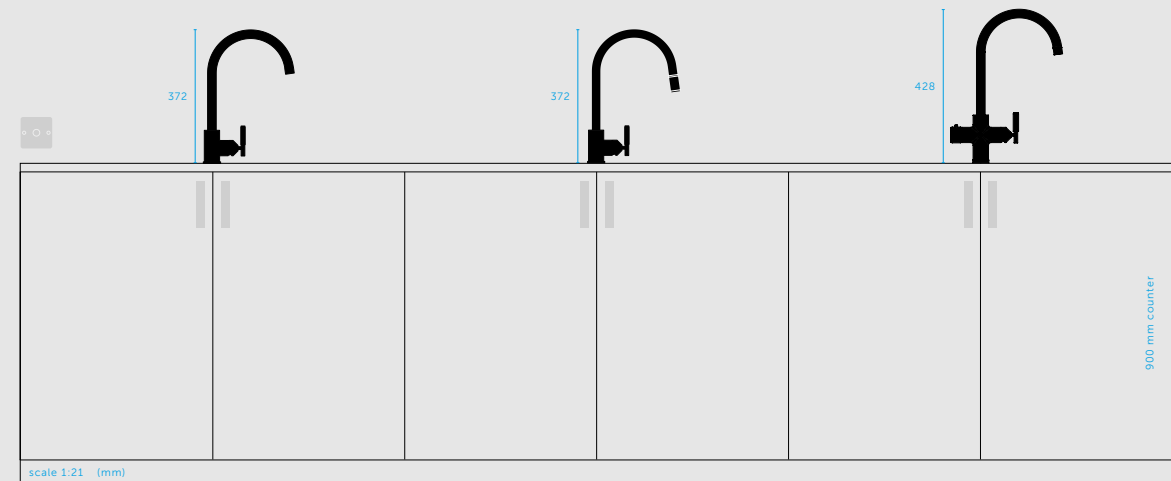

sku: U0-012563

look:

- cast
- linear
- cross

types:

- mixer taps
- pull-out taps
- boiling water taps

finish:

- steel 
- blond brass 
- gun metal 
- welders black 

detail: