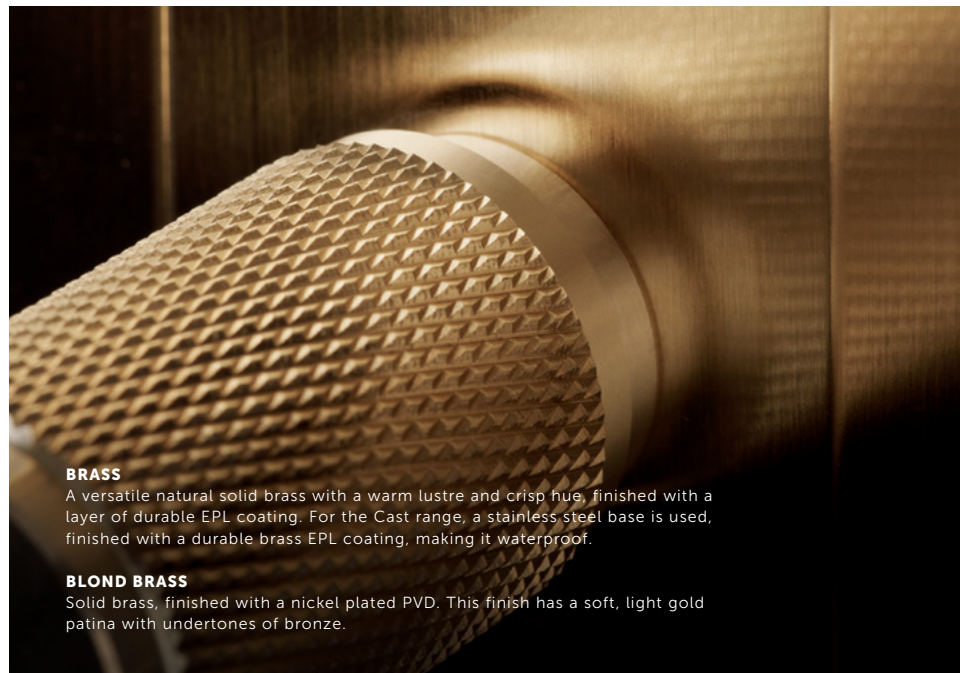

DIRECTORY FINISHES

Check availability for limited inventory or discontinued products.

BURNT STEEL

Solid stainless steel exposed to excessive heat and finished with a protective PVD coating to create our unique, durable, burnt steel finish. Check availability for limited inventory or discontinued products.

STEEL

Made from solid stainless steel and refined by hand, this is our most durable finish. It will maintain its crisp appearance for many years, from the moment you take it out of the box.

GUN METAL

Gun Metal is made from solid stainless steel which is then finished in gun metal PVD. This is an exceptionally durable process, and it will retain its elegance and soft lustre for many years. For the Cast range, a stainless steel base is used, finished with a durable gun metal EPL coating to make it waterproof.

FYI In some cases other metal, coating and lacquer combinations may be used, if better suited to a specific function or product. I.e. Taps are made from a brass base finished with either nickel plating, baked on paint coating or PVD coating and in some cases Door Hardware is finished with a more durable PVD.

WELDERS BLACK

Solid stainless steel with a durable PVD coating technique, to create a soft and subtle, charcoal-black finish. For the Cast range, a stainless steel base is used, finished in a durable Welders Black EPL coating making it waterproof.