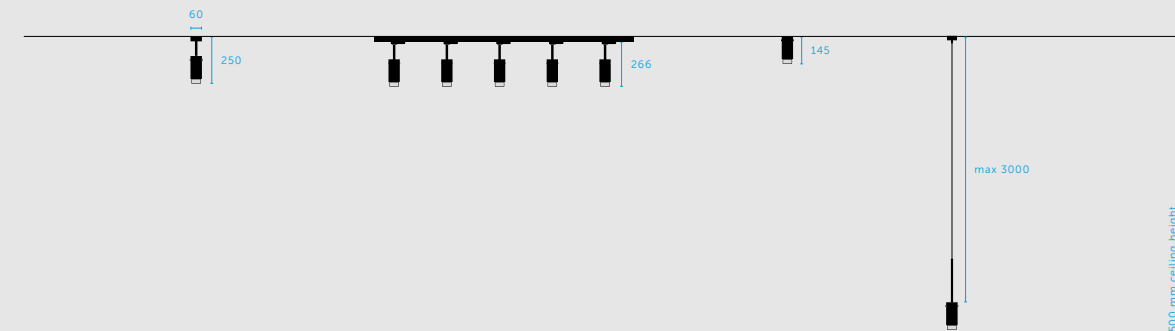

finish:	sku:
steel	UEDK-073523
brass	UEDK-053522
smoked bronze	UEDK-453524
black	UEDK-023534

scale 1:40 (mm)

knurl:

- linear
- cross

types:

- spot lights
- track lights
- surface mounted
- pendant lights

finish details: