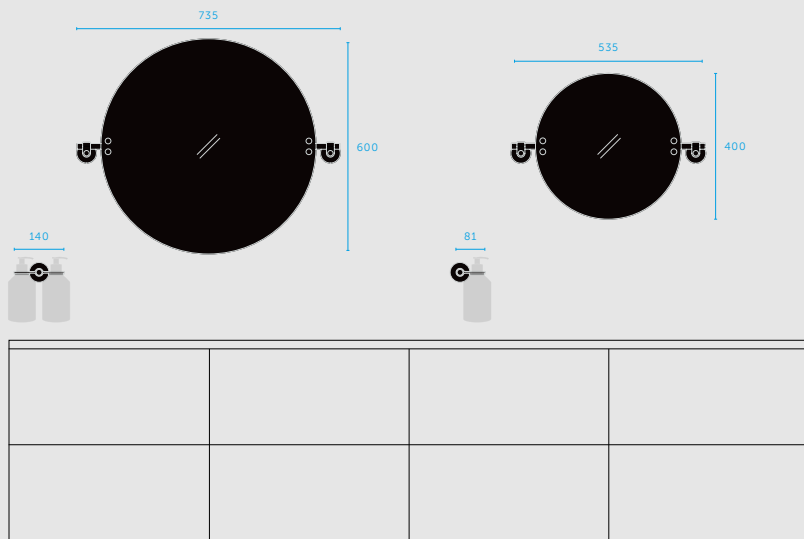

SOAP BOTTLE HOLDER / SINGLE / CAST

Fits B+P body care bottles.

finish:	sku:
steel	USP-071304-01
brass	COMING LATE '24
gun metal*	USP-351306-01
welders black	COMING LATE '24

SOAP BOTTLE HOLDER / DOUBLE / CAST

Fits B+P body care bottles.

finish:	sku:
steel	COMING LATE '24
brass	COMING LATE '24
gun metal*	USP-351314-01
welders black	COMING LATE '24

*Product will be discontinued when stocks are out.

TOILET ROLL HOLDER / CAST

finish:	sku:
steel	UTA-071288-01
brass	COMING LATE '24
gun metal*	UTA-351290-01
welders black	UTA-481291-01

TOILET ROLL HOLDER / SHELF / CAST

finish:	sku:
steel	UTA-072157-01
brass	COMING LATE '24
gun metal*	UTA-352159-01
welders black	COMING LATE '24

HOOK / CAST

finish:	sku:
steel	COMING LATE '24
brass	COMING LATE '24
welders black	COMING LATE '24