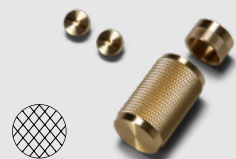

DIRECTORY DETAIL KITS

1G DIMMER DETAIL KIT

finish:	sku:
white	GDK-143735
steel	GDK-073734
brass	GDK-053732
smoked bronze	GDK-093733
black	GDK-023731