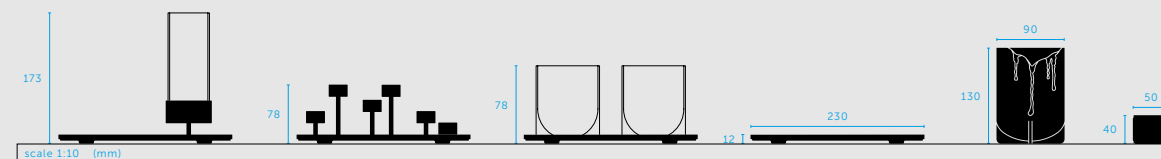

finish: sku:

brass UK-MA-VAS-BR-A

finish: sku:

brass UK-MA-CAN-BR-A

finish: sku:

brass UK-MA-WHI-BR-A

finish: sku:

brass UK-MA-SIM-BR-A

To fit B+P 220g scented candles.

finish: sku:

steel UCH-072958
brass UCH-052959

To fit B+P vessels.

product: (220 g)

road to nowhere USC-021822
columbia road flower market USC-021823
campfire tales USC-021824

product: (75 g)

set of 3

sku:

USC-021822
USC-021823
USC-021824

sku:

USC-021825

finish: sku: (single) sku: (set of 3)

steel - RCH-07116
brass RCH-05115* RCH-05117

*Product will be discontinued when stocks are out.

look:

cross

types:

vases

trays

candle holders

scented candles

finish:

steel

brass