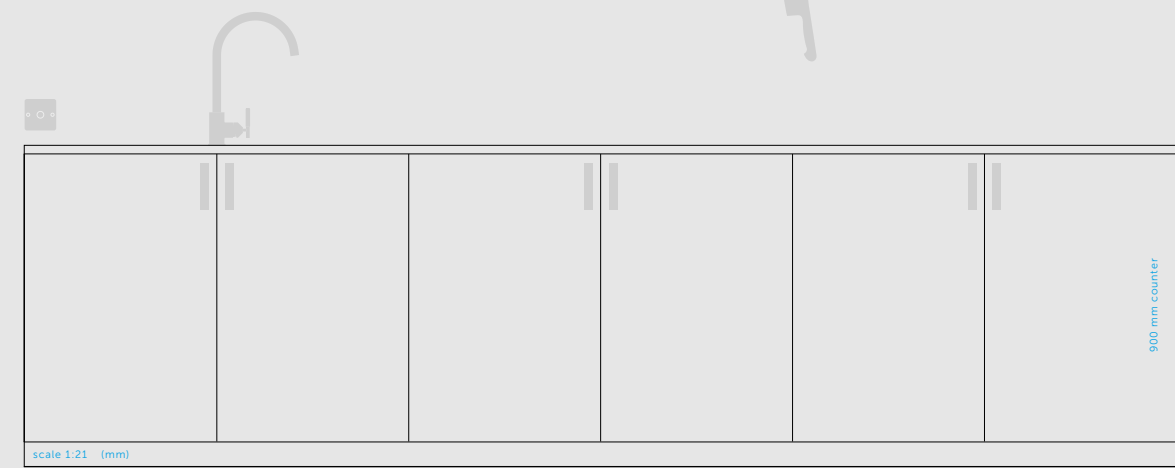

DIRECTORY **KITCHEN / SHELVES**

SHELF / GIRDER

finish:	sku:
stone + steel	USV-231920
stone + brass	USV-251919
stone + gun metal	USV-651921
black + steel	USV-041916
black + brass	USV-061915
black + gun metal	USV-531917

SHELF / HANGER

finish:	sku:
stone + steel	USV-231928
stone + brass	USV-251927
stone + gun metal	USV-651929
black + steel	USV-041924
black + brass	USV-061923
black + gun metal	USV-531925

types:

- girder shelves
- hanger shelves

finish:

- steel
- brass
- gun metal
- stone
- black

detail:

- coin screws

tech:

- max load 30kg