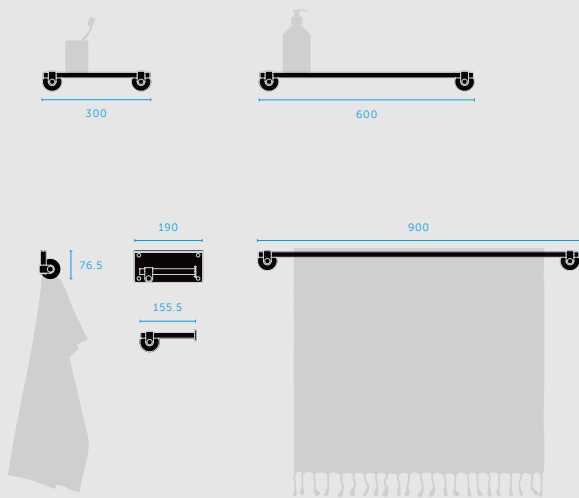

SOAP BOTTLE HOLDER / SINGLE / CAST

Fits B+P body care bottles.

finish:	sku:
steel	USP-071304-01
brass	COMING LATE '24
gun metal*	USP-351306-01
welders black	COMING LATE '24

SOAP BOTTLE HOLDER / DOUBLE / CAST

Fits B+P body care bottles.

finish:	sku:
steel	COMING LATE '24
brass	COMING LATE '24
gun metal*	USP-351314-01
welders black	COMING LATE '24

*Product will be discontinued when stocks are out.

TOILET ROLL HOLDER / CAST

finish:	sku:
steel	UTA-071288-01
brass	COMING LATE '24
gun metal*	UTA-351290-01
welders black	UTA-481291-01

TOILET ROLL HOLDER / SHELF / CAST

finish:	sku:
steel	UTA-072157-01
brass	COMING LATE '24
gun metal*	UTA-352159-01
welders black	COMING LATE '24

HOOK / CAST

finish:	sku:
steel	COMING LATE '24
brass	COMING LATE '24
welders black	COMING LATE '24