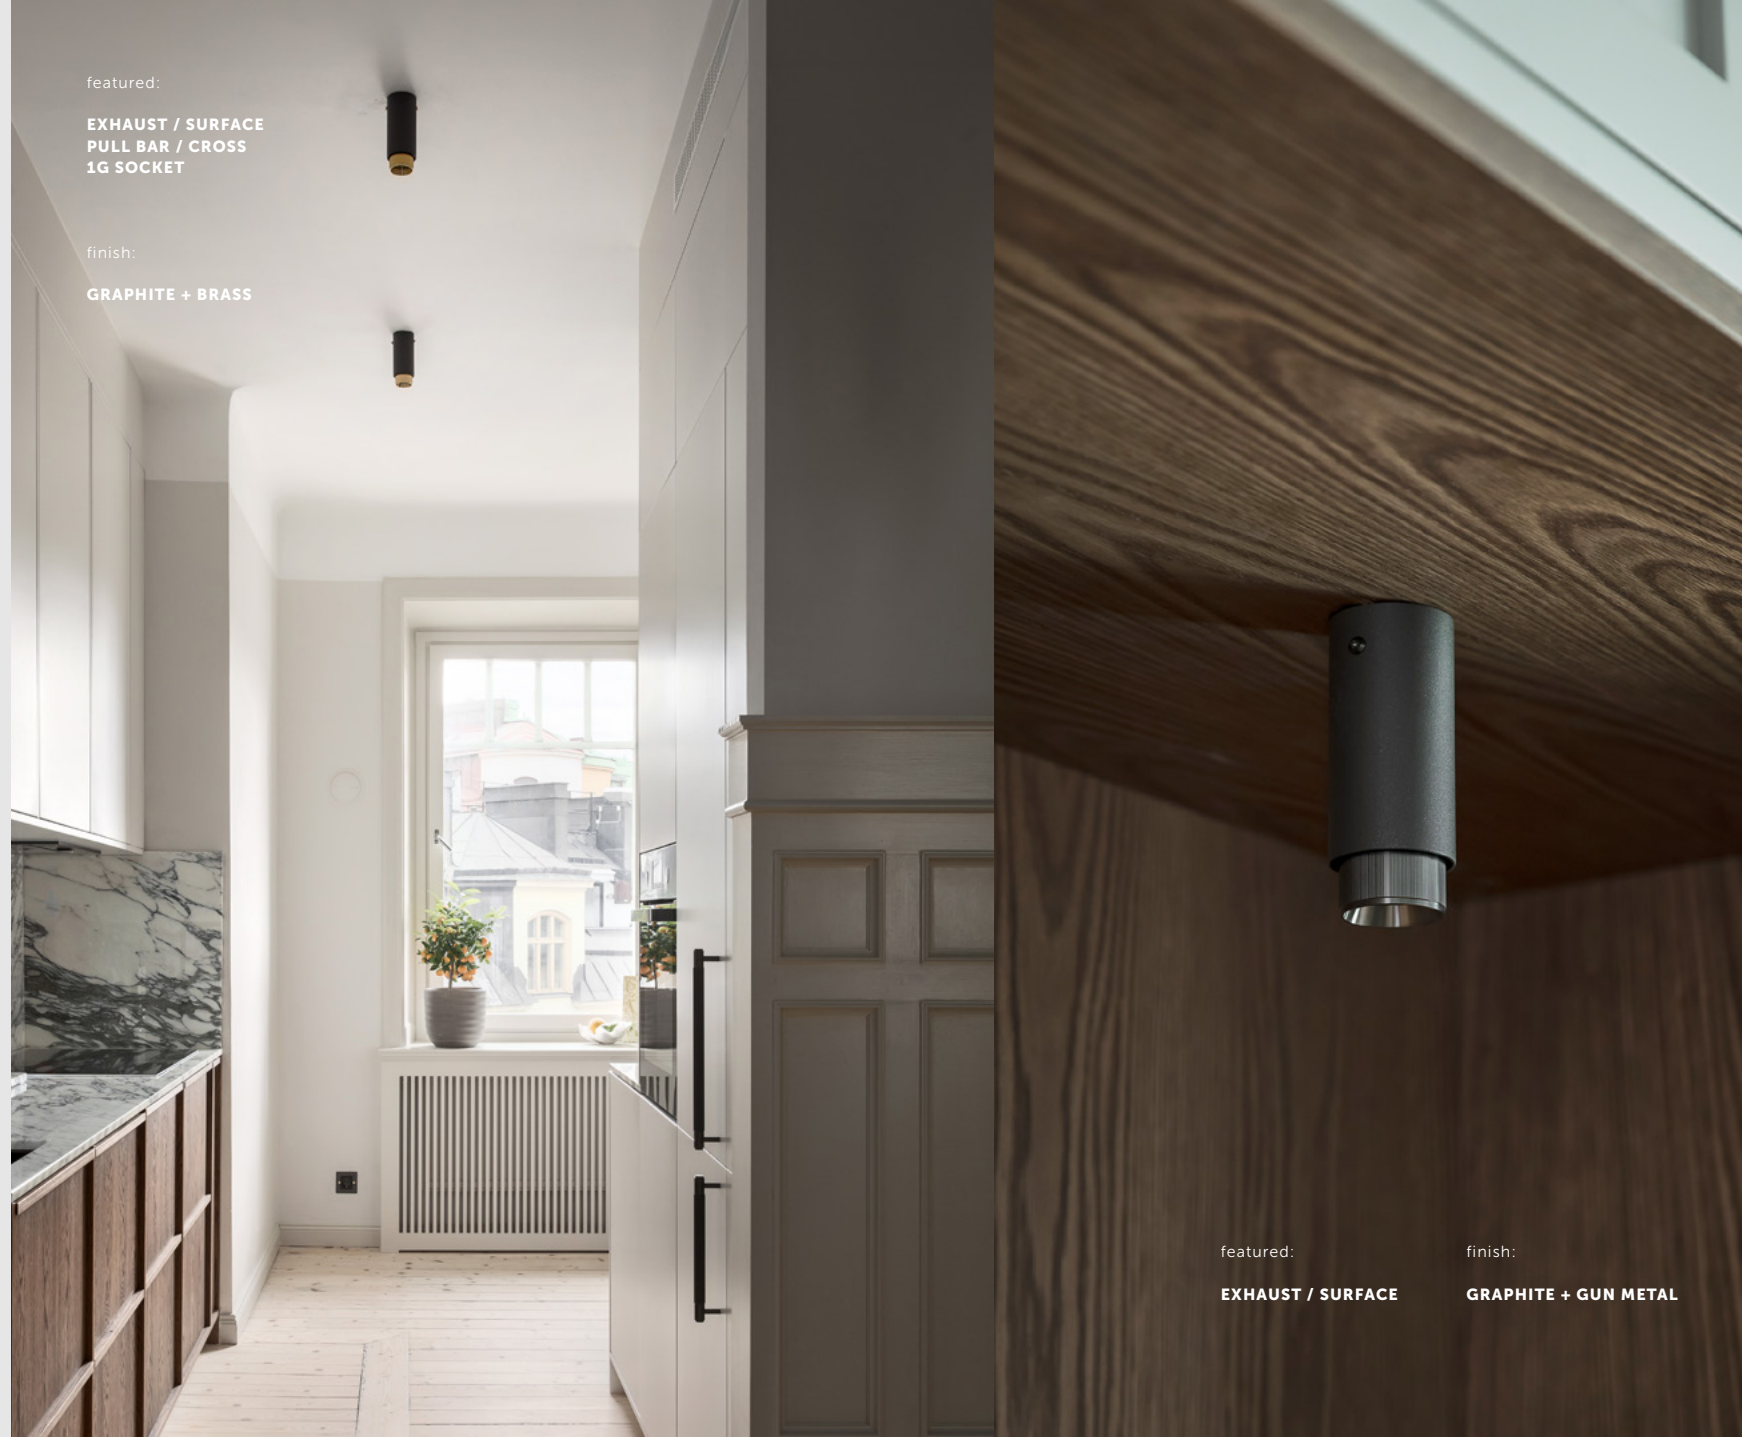

LIGHTING
EXHAUST

Exhaust is a flexible range of spotlights and pendants that bring versatile task lighting to any space, with styling to match. Its solid metal powder coated body is brought to life with functional detailing. The light features a knurled solid metal baffle to direct light, housing a honeycomb structure to reduce glare, and comes in a pendant, surface, spotlight or track light variation.

featured:
**EXHAUST / SURFACE
PULL BAR / CROSS
1G SOCKET**

finish:
GRAPHITE + BRASS

featured:
EXHAUST / SURFACE

finish:
GRAPHITE + GUN METAL