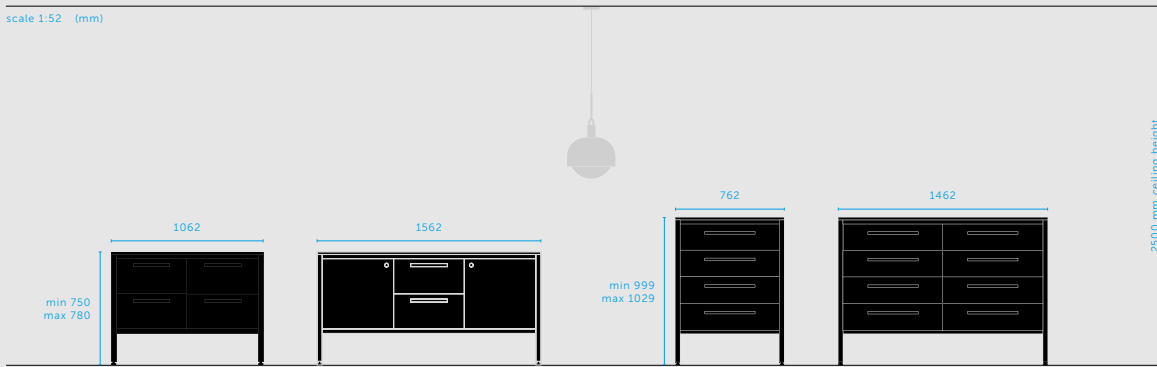

finish: black ash + brass
sku: GDF-742559

DRESSER / DOUBLE

A double black ash dresser, finished with linear pull bar in brass.

finish: black ash + brass
sku: GDF-742560

knurl:

- linear
- cross

types:

- cabinets
- dressers