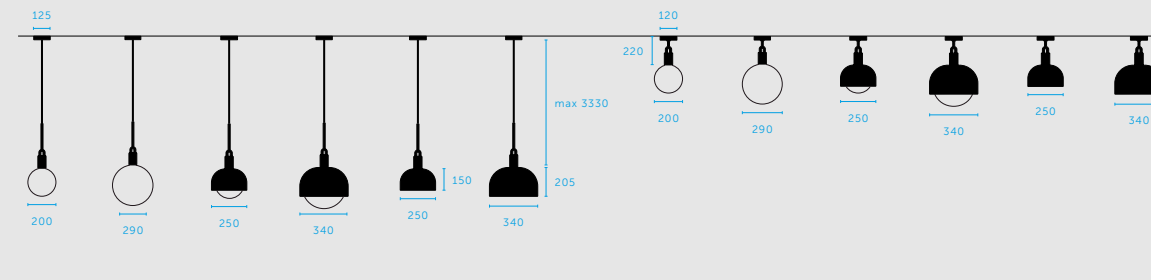

220-240V

CB/CE certified

detail:

cast fork

scale 1:52 (mm)

LIGHTING
HOOKE

A lighting range that opens a sense of dynamic playfulness into an interior, Hooked's precisely machined hook is as functional as it is decorative. Select from wall or pendant options and add shades as you explore different vertical drop heights. Hooked's light fitting is made from solid metal, with diamond-cut cross knurling and a grooved section to allow easy fitting of its shade. In spaces with higher ceilings, explore Hooked's eye-catching chandeliers with bare pendants or pendants with shade combinations.