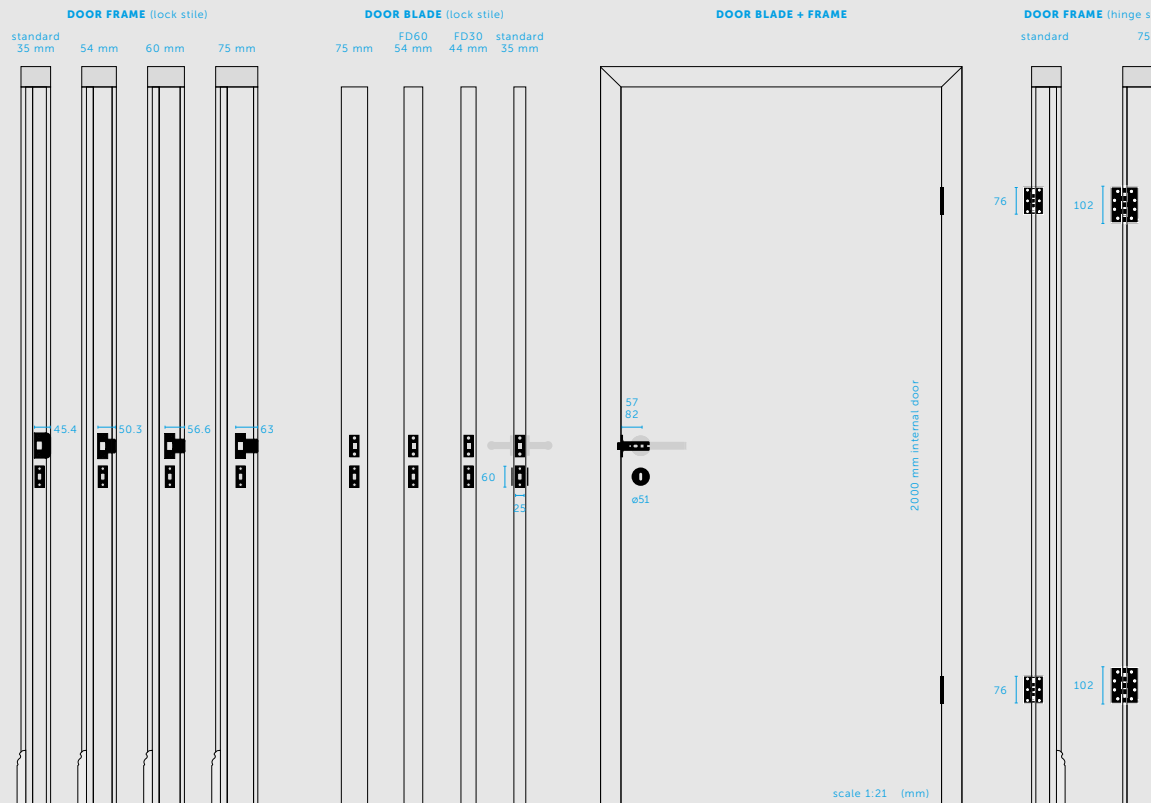

1. **types:**
2. escutcheon plates
   - strike plates
   - hinges
   - latches

1. **finish:**
2. steel
   - brass
   - gun metal
   - smoked bronze
   - welders black
   - black

EURO CYLINDER PLATE / CC 35 MM

Cc 35 mm.

finish:	sku:
steel	UK-CYL-35-ST-A
brass	UK-CYL-35-BR-A
smoked bronze	UK-CYL-35-SM-A
gun metal*	RES-351875
welders black	RES-591874
black	UK-CYL-35-BL-A

EURO CYLINDER PLATE / CC 27 MM

Cc 27 mm (Scandinavia).

finish:	sku:
steel	SW-CYL-27-ST-A
brass	SW-CYL-27-BR-A
smoked bronze	SW-CYL-27-SM-A
welders black	SES-591878
black	SW-CYL-27-BL-A

THUMBTURN LOCK DEADBOLT LATCH

57 mm backset, for use with our Thumbturn Locks.

finish:	sku:
steel	GLL-071173
brass	GLL-051172
gun metal*	GLL-351177
black	GLL-021175

THUMBTURN LOCK DEADBOLT LATCH

82 mm backset, for use with our Thumbturn Locks.

finish:	sku:
steel	GLL-071179
brass	GLL-051178
gun metal*	GLL-351183
black	GLL-021181

STRIKE PLATE KIT / T-SHAPED

Fits a 54 mm door.

finish:	sku:
steel	UDS-071775
brass	UDS-051776
gun metal*	UDS-351780
black	UDS-021778

STRIKE PLATE KIT / T-SHAPED

Fits a 60 mm door.

finish:	sku:
steel	UDS-071781
brass	UDS-051782
gun metal*	UDS-351786
black	UDS-021784

STRIKE PLATE KIT / T-SHAPED

Fits a 75 mm door.

finish:	sku:
steel	UDS-071787
brass	UDS-051788
gun metal*	UDS-351792
black	UDS-021790

STRIKE PLATE KIT / D-SHAPED

Fits a standard door.

finish:	sku:
steel	UDS-071793
brass	UDS-051794
gun metal*	UDS-351798
black	UDS-021796

*Product will be discontinued when stocks are out.