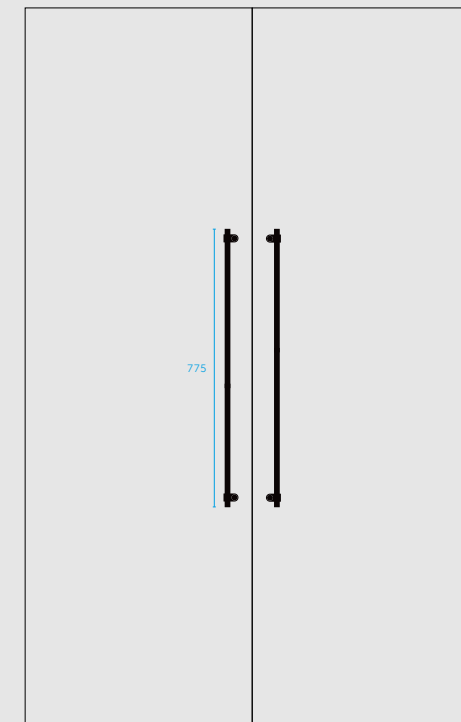

CLOSET BAR / DOUBLE-SIDED / CAST

finish:	sku:
steel	COMING LATE '24
brass	COMING LATE '24
welders black	COMING LATE '24

*Product will be discontinued when stocks are out.

look:

cast

types:

- cabinet pulls
- cabinet knobs
- double-sided pulls
- hooks

finish:

- steel
- brass
- aged brass
- gun metal
- welders black

detail:

- rough-cast knuckles
- solid metal