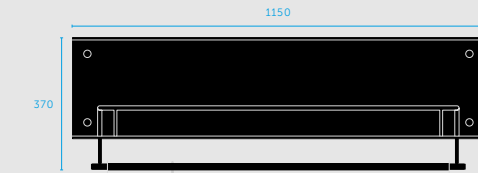

tech:

- max load 30kg