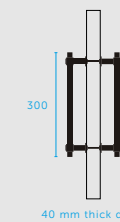

Fits a 6-20 mm door.

finish:	sku:
steel	UFK-071280
brass	COMING LATE '24
aged brass*	UFK-051281
gun metal*	UFK-351282
welders black	UFK-481283

PULL BAR / DOUBLE-SIDED / CAST

Fits a 12-60 mm door.

finish:	sku:
steel	COMING LATE '24
brass	COMING LATE '24
welders black	COMING LATE '24