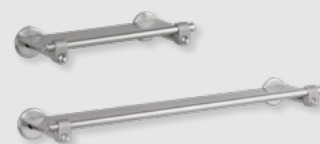

SHELF / CAST

finish: (small)	sku: (small)	sku: (medium)
steel	COMING LATE '24	UBA-071320-01
brass	COMING LATE '24	COMING LATE '24
gun metal*	UMC-352171-01	-
welders black	COMING LATE '24	COMING LATE '24