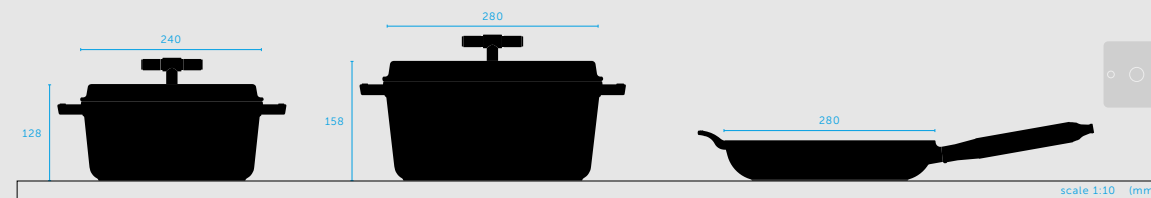

FRYING PAN

28 cm diameter cast iron frying pan.

finish:	sku:
steel handle	UKA-044239
brass handle	UKA-064238

KITCHEN TOWEL

sku:
UKA-014240

look:

cross

types: