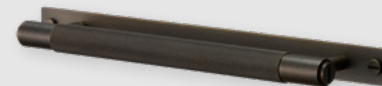

CROSS

Cross is industrial, made from solid metal bar with a cross knurling created using a diamond-tip CNC lathe, it features a solid metal coin screw detail.

LINEAR

Linear has an elegant, long knurl that runs along its slimmed-down solid metal bar and has a tapered torx screw detail.

HOOK / CROSS

finish:	sku:
steel	UK-HKH-ST-A
brass	UK-HKH-BR-A
smoked bronze	UK-HKH-SM-A

scale 1:21 (mm)

PULL BAR / CROSS

finish:	sku: (small)	sku: (medium)	sku: (large)
steel	UK-PB-H-160-ST-A	UK-PB-H-260-ST-A	UK-PB-H-360-ST-A
brass	UK-PB-H-160-BR-A	UK-PB-H-260-BR-A	UK-PB-H-360-BR-A
smoked bronze	UK-PB-H-160-SM-A	UK-PB-H-260-SM-A	UK-PB-H-360-SM-A
black	UK-PB-H-160-BL-A	UK-PB-H-260-BL-A	UK-PB-H-360-BL-A

PULL BAR / PLATE / CROSS

finish:	sku: (small)	sku: (medium)	sku: (large)
steel	UK-PB-HP-160-ST-A	UK-PB-HP-260-ST-A	UK-PB-HP-360-ST-A
brass	UK-PB-HP-160-BR-A	UK-PB-HP-260-BR-A	UK-PB-HP-360-BR-A
smoked bronze	UK-PB-HP-160-SM-A	UK-PB-HP-260-SM-A	UK-PB-HP-360-SM-A
black	UK-PB-HP-160-BL-A	UK-PB-HP-260-BL-A	UK-PB-HP-360-BL-A