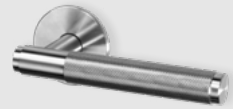

knurl:

linear

types:

cabinet pulls

cabinet knobs

cabinet locks

finish:

steel

featured:
**1G DIMMER
DOOR HANDLE / CROSS
KEY ESCUTHEON**

finish:
BRASS

featured:
**DOOR HANDLE / CROSS
THUMBTURN / CROSS**

finish:
SMOKED BRONZE

DOOR HANDLE SET / CROSS

Sprung 38 mm. Sold in pairs.

finish:	sku:
steel	UK-LH-S-38-ST-A
brass	UK-LH-S-38-BR-A
smoked bronze	UK-LH-S-38-SM-A
black	UK-LH-S-38-BL-A