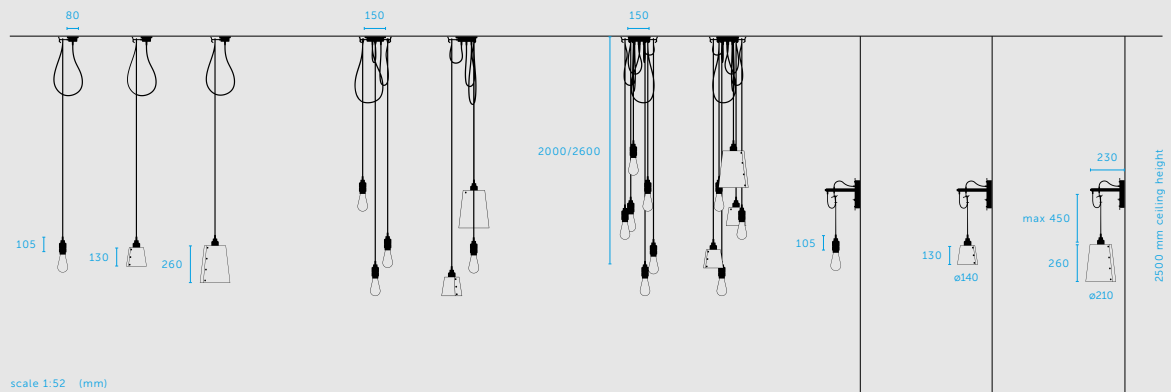

HOOKED 1.0 / LARGE

finish:	sku: (2 m)	sku: (2.6 m)*
stone + steel	RHK-23413	RHK-23417
stone + brass	RHK-25397	RHK-25401
stone + smoked bronze	RHK-24405	RHK-24409
graphite + steel	RHK-19412	RHK-19416
graphite + brass	RHK-18396	RHK-18400
graphite + smoked bronze	RHK-20404	RHK-20408

HOOKED SHADE / SMALL

finish:	sku:
stone	RSH-33257
graphite	RSH-34256

HOOKED SHADE / LARGE

finish:	sku:
stone	RSH-33255
graphite	RSH-34254

*Product will be discontinued when stocks are out.

HOOKED 3.0 / NUDE

finish:	sku: (2 m)	sku: (2.6 m)*
steel	RHK-07310	RHK-07313
brass	RHK-05308	-
smoked bronze	RHK-09309	RHK-09312

HOOKED 6.0 / NUDE

finish:	sku: (2 m)	sku: (2.6 m)*
steel	RHK-07316	RHK-07319
brass	RHK-05314	RHK-05317
smoked bronze	RHK-09315	RHK-09318

HOOKED 3.0 / MIX

finish:	sku: (2 m)	sku: (2.6 m)*
stone + steel	RHK-23429	RHK-23431
stone + brass	RHK-25421	RHK-25423
stone + smoked bronze	RHK-24425	RHK-24427
graphite + steel	RHK-19428	RHK-19430
graphite + brass	RHK-18420	RHK-18422
graphite + smoked bronze	RHK-20424	RHK-20426

HOOKED 6.0 / MIX

finish:	sku: (2 m)	sku: (2.6 m)*
stone + steel	RHK-23441	RHK-23443
stone + brass	RHK-25433	RHK-25435
stone + smoked bronze	RHK-24437	RHK-24439
graphite + steel	RHK-19440	RHK-19442
graphite + brass	RHK-18432	RHK-18434
graphite + smoked bronze	RHK-20436	RHK-20438

scale 1:52 (mm)

knurl:

cross

types:

pendant lights

wall lights

chandeliers

lamp shades

finish:

steel

brass

smoked bronze

black

stone

graphite

tech:

E27

220-240V

CB/CE certified

detail:

coin screw