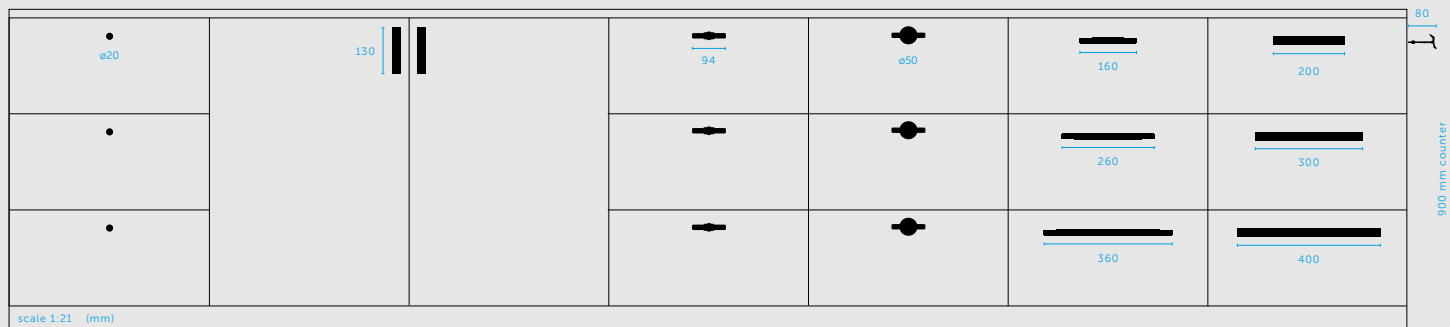

FURNITURE KNOB / CROSS

finish:	sku:
steel	UK-KN-ST-A
brass	UK-KN-BR-A
smoked bronze	UK-KN-SM-A
black	UK-KN-BL-A

T-BAR / CROSS

finish:	sku:
steel	UK-TB-H-ST-C
brass	RTB-054085
smoked bronze	UK-TB-H-SM-C
black	UK-TB-H-BL-C

FURNITURE KNOB / PLATE / CROSS

finish:	sku:
steel	UK-KP-ST-A
brass	UK-KP-BR-A
smoked bronze	UK-KP-SM-A
black	UK-KP-BL-A

T-BAR / PLATE / CROSS

finish:	sku:
steel	UK-TB-HP-ST-C
brass	UK-TB-HP-BR-C
smoked bronze	UK-TB-HP-SM-C
black	UK-TB-HP-BL-C

HOOK / CROSS

finish:	sku:
steel	UK-HKH-ST-A
brass	UK-HKH-BR-A
smoked bronze	UK-HKH-SM-A

scale 1:21 (mm)

PULL BAR / CROSS

finish:	sku: (small)	sku: (medium)	sku: (large)
steel	UK-PB-H-160-ST-A	UK-PB-H-260-ST-A	UK-PB-H-360-ST-A
brass	UK-PB-H-160-BR-A	UK-PB-H-260-BR-A	UK-PB-H-360-BR-A
smoked bronze	UK-PB-H-160-SM-A	UK-PB-H-260-SM-A	UK-PB-H-360-SM-A
black	UK-PB-H-160-BL-A	UK-PB-H-260-BL-A	UK-PB-H-360-BL-A

PULL BAR / PLATE / CROSS

finish:	sku: (small)	sku: (medium)	sku: (large)
steel	UK-PB-HP-160-ST-A	UK-PB-HP-260-ST-A	UK-PB-HP-360-ST-A
brass	UK-PB-HP-160-BR-A	UK-PB-HP-260-BR-A	UK-PB-HP-360-BR-A
smoked bronze	UK-PB-HP-160-SM-A	UK-PB-HP-260-SM-A	UK-PB-HP-360-SM-A
black	UK-PB-HP-160-BL-A	UK-PB-HP-260-BL-A	UK-PB-HP-360-BL-A

CLOSET BAR / CROSS

finish:	sku:
steel	UK-CB-760-ST-A
brass	UK-CB-760-BR-A
smoked bronze	UK-CB-760-SM-A
black	UK-CB-760-BL-A

PULL BAR / DOUBLE-SIDED / CROSS

finish:	sku:
steel	RPB-07277
brass	RPB-05278
smoked bronze	RPB-09279
black	RPB-02280