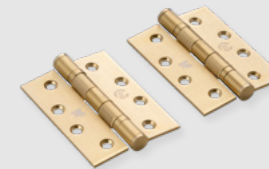

CLOSET BAR / CROSS

finish:	sku:
steel	UK-CB-760-ST-A
brass	UK-CB-760-BR-A
smoked bronze	UK-CB-760-SM-A
black	UK-CB-760-BL-A

PULL BAR / DOUBLE-SIDED / CROSS

finish:	sku:
steel	RPB-07277
brass	RPB-05278
smoked bronze	RPB-09279
black	RPB-02280

57 mm backset, for use with our Door Handles (not fixed).

finish:	sku:
steel	GLL-071161
brass	GLL-051160
black	GLL-021163

DOOR KNOB TUBULAR LATCH

82 mm backset, for use with our Door Knobs (not fixed).

finish:	sku:
steel	GLL-071167
brass	GLL-051166
gun metal*	GLL-351171
black	GLL-021169

DOOR HINGES / 76 x 51 x 2 MM

finish:	sku:
steel	RHG-071840
brass	RHG-051841
welders black	RHG-591842

DOOR HINGES / 102 x 76 x 3 MM

finish:	sku:
steel	RHG-071843
brass	RHG-051844
welders black	RHG-591845

- types:**
- escutcheon plates
 - strike plates
 - hinges
 - latches