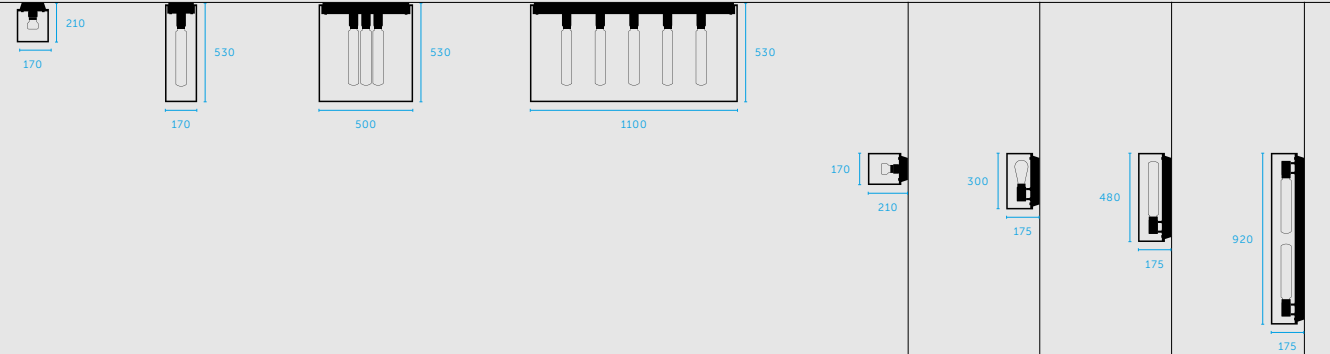

scale 1:40 (mm)

knurl:

cross

types:

ceiling lights

wall lights

finish:

white marble