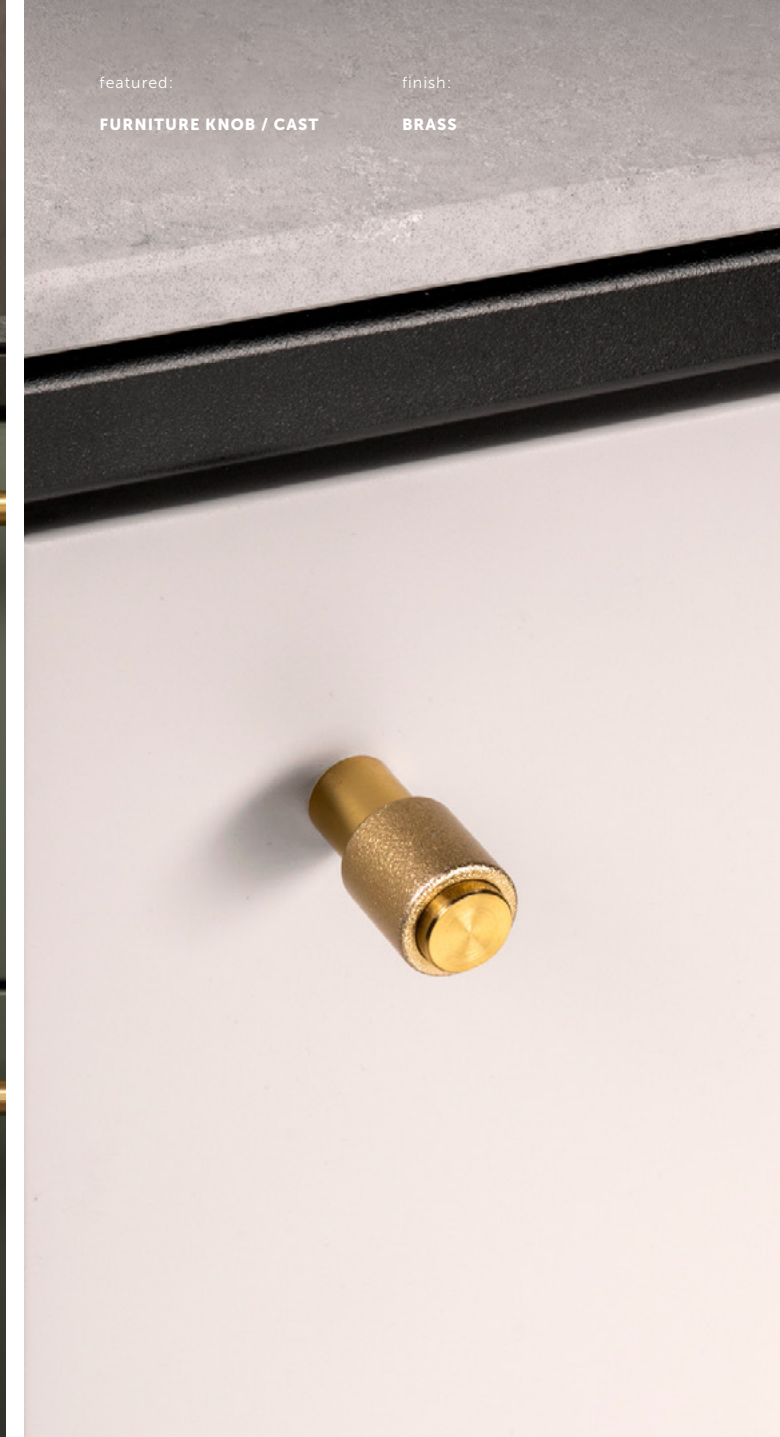

featured:
T-BAR / CAST
PULL BAR / CAST

finish:
STEEL

featured:

PULL BAR / CAST

featured:

FURNITURE KNOB / CAST

finish:

BRASS